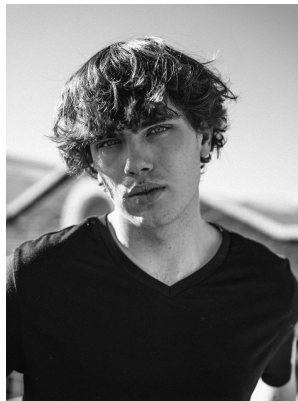

BOSS MODELS

CAPE TOWN

LIAM MC CONNELL

Height: 187cm Chest: 93cm Waist: 79cm Suit: 37 R Shoe: 10 UK Hair: Light Brown Eyes: Blue