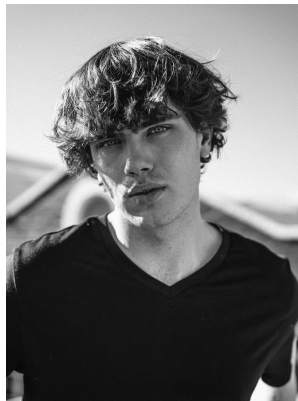

# BOSS MODELS

CAPE TOWN

## LIAM MC CONNELL

Height: 187cm Chest: 93cm Waist: 79cm Suit: 37 R Shoe: 10 UK Hair: Light Brown Eyes: Blue