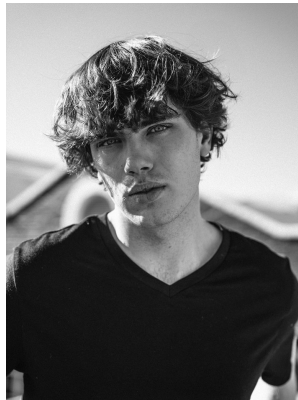

BOSS MODELS

CAPE TOWN

LIAM MC CONNELL

Height: 187cm Chest: 93cm Waist: 79cm Suit: 37 R Shoe: 10 UK Hair: Light Brown Eyes: Blue