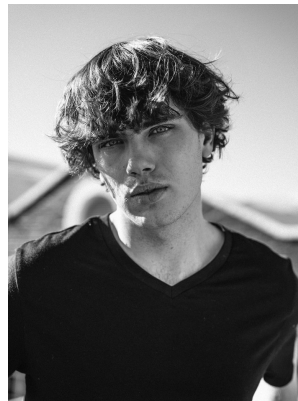

BOSS MODELS

CAPE TOWN

LIAM MC CONNELL

Height: 187cm Chest: 93cm Waist: 79cm Suit: 37 R Shoe: 10 UK Hair: Light Brown Eyes: Blue