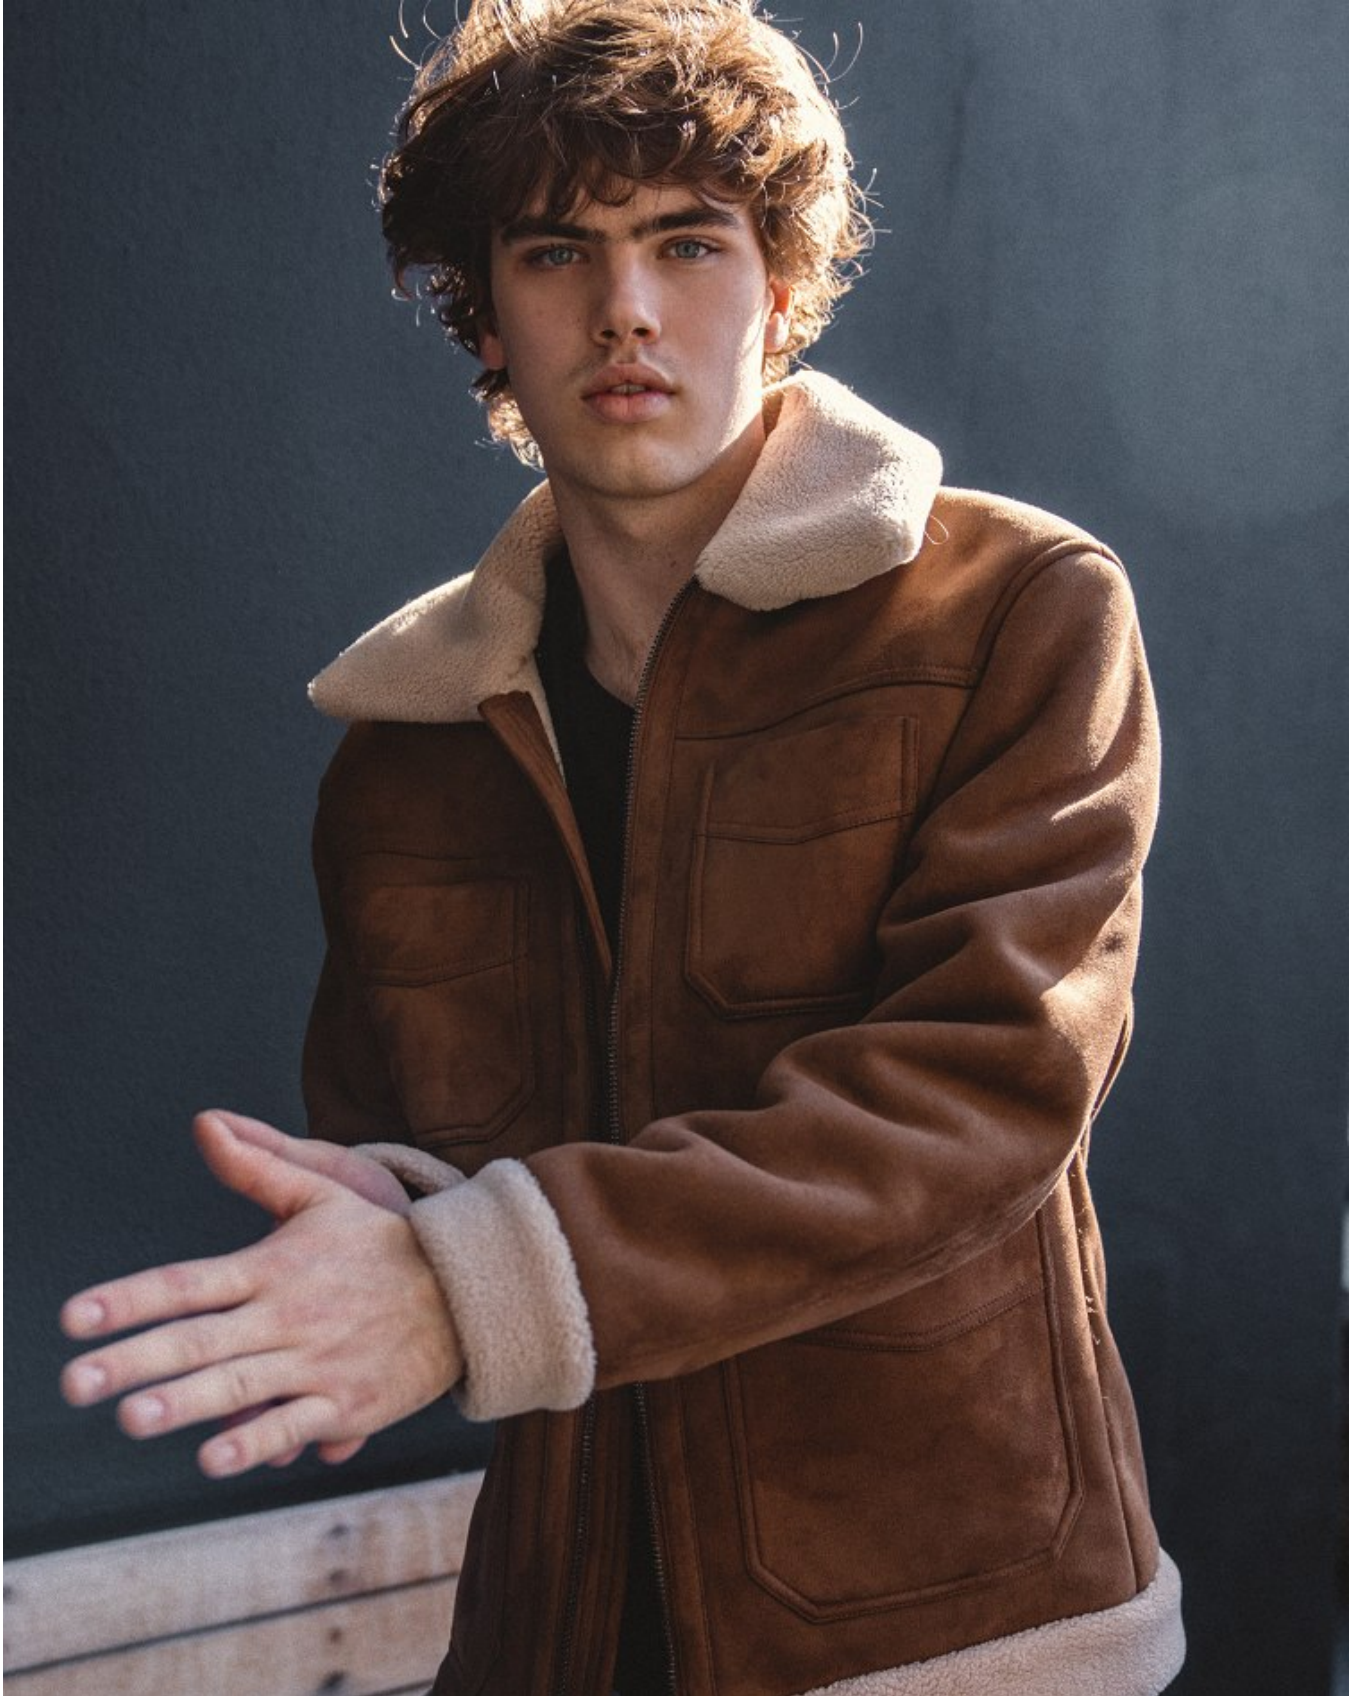

BOSS MODELS

CAPE TOWN

LIAM MC CONNELL

Height: 187cm Chest: 93cm Waist: 79cm Suit: 37 R Shoe: 10 UK Hair: Light Brown Eyes: Blue

BOSS MODELS

CAPE TOWN

LIAM MC CONNELL

Height: 187cm Chest: 93cm Waist: 79cm Suit: 37 R Shoe: 10 UK Hair: Light Brown Eyes: Blue