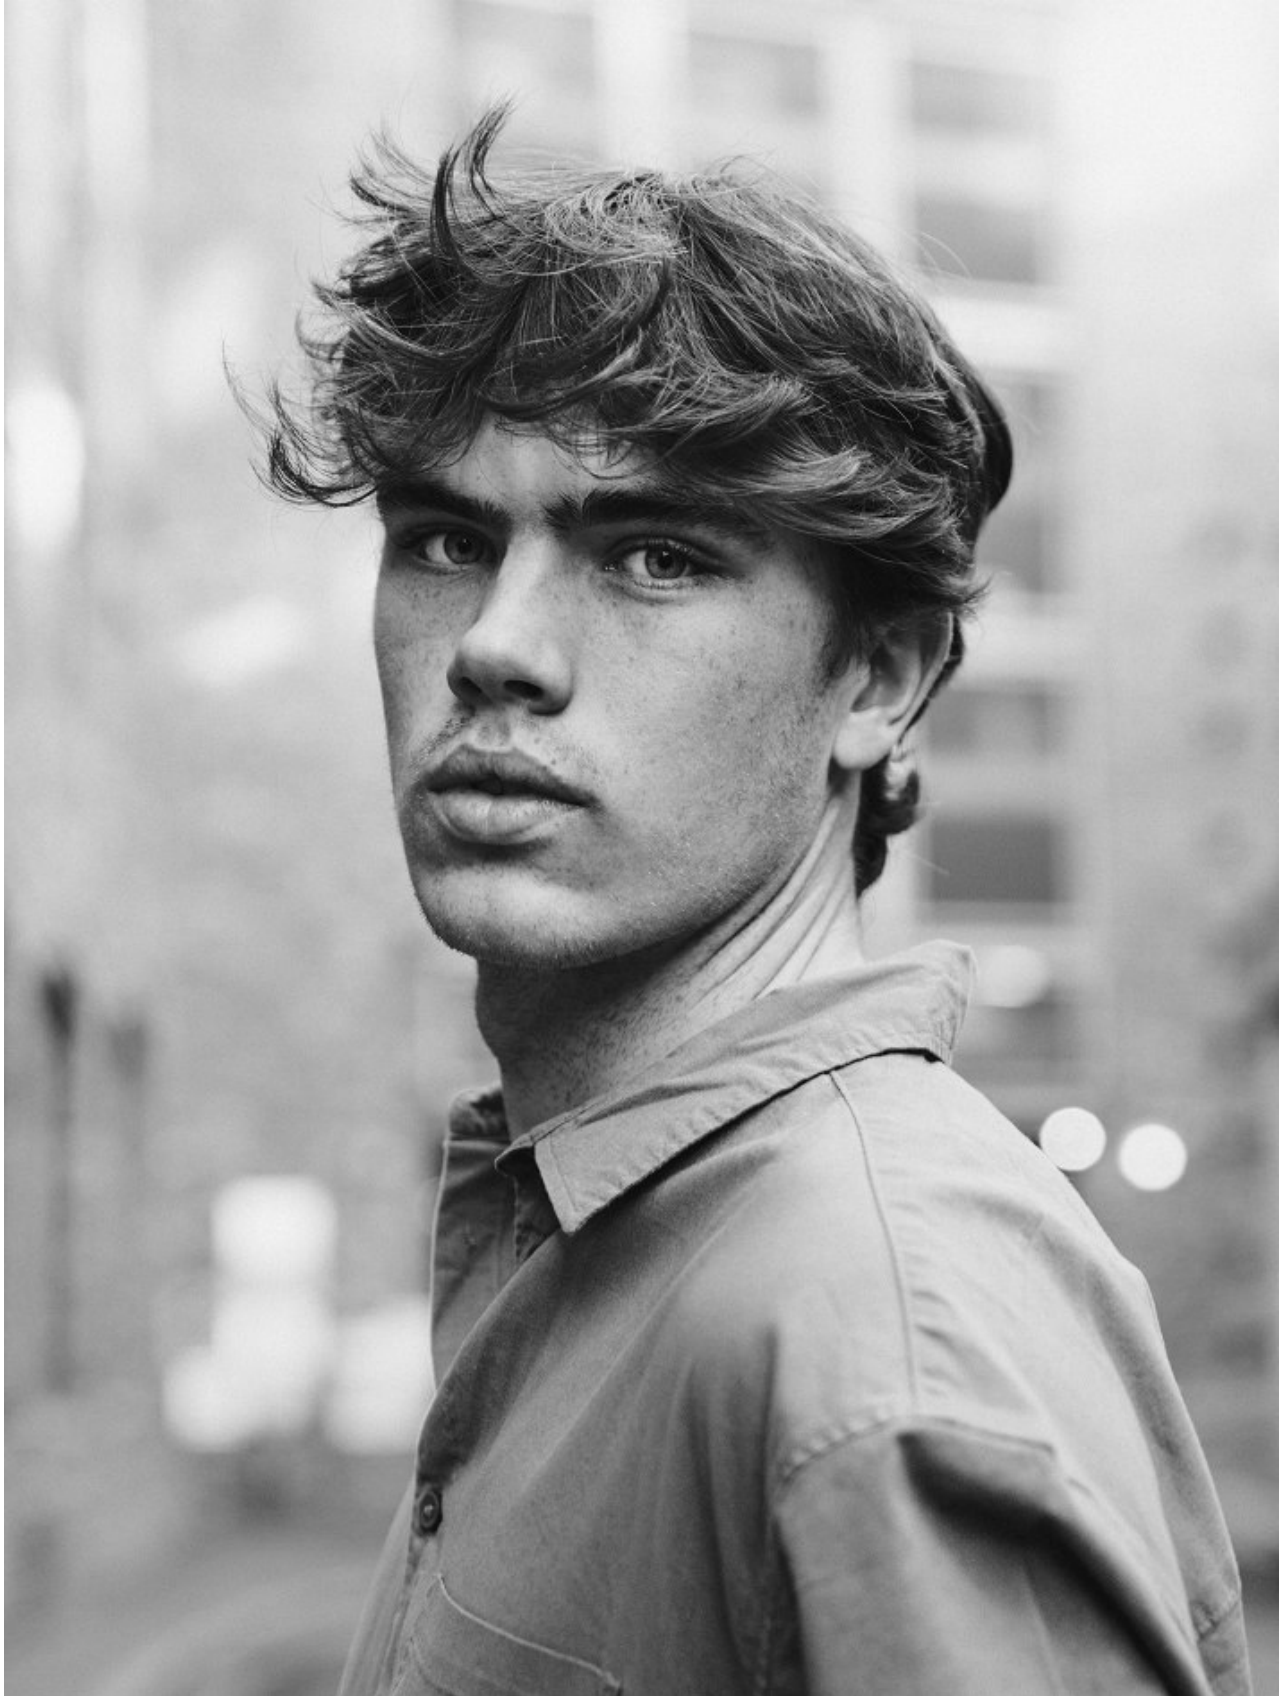

BOSS MODELS

CAPE TOWN

LIAM MC CONNELL

Height: 187cm Chest: 93cm Waist: 79cm Suit: 37 R Shoe: 10 UK Hair: Light Brown Eyes: Blue

BOSS MODELS

CAPE TOWN

LIAM MC CONNELL

Height: 187cm Chest: 93cm Waist: 79cm Suit: 37 R Shoe: 10 UK Hair: Light Brown Eyes: Blue