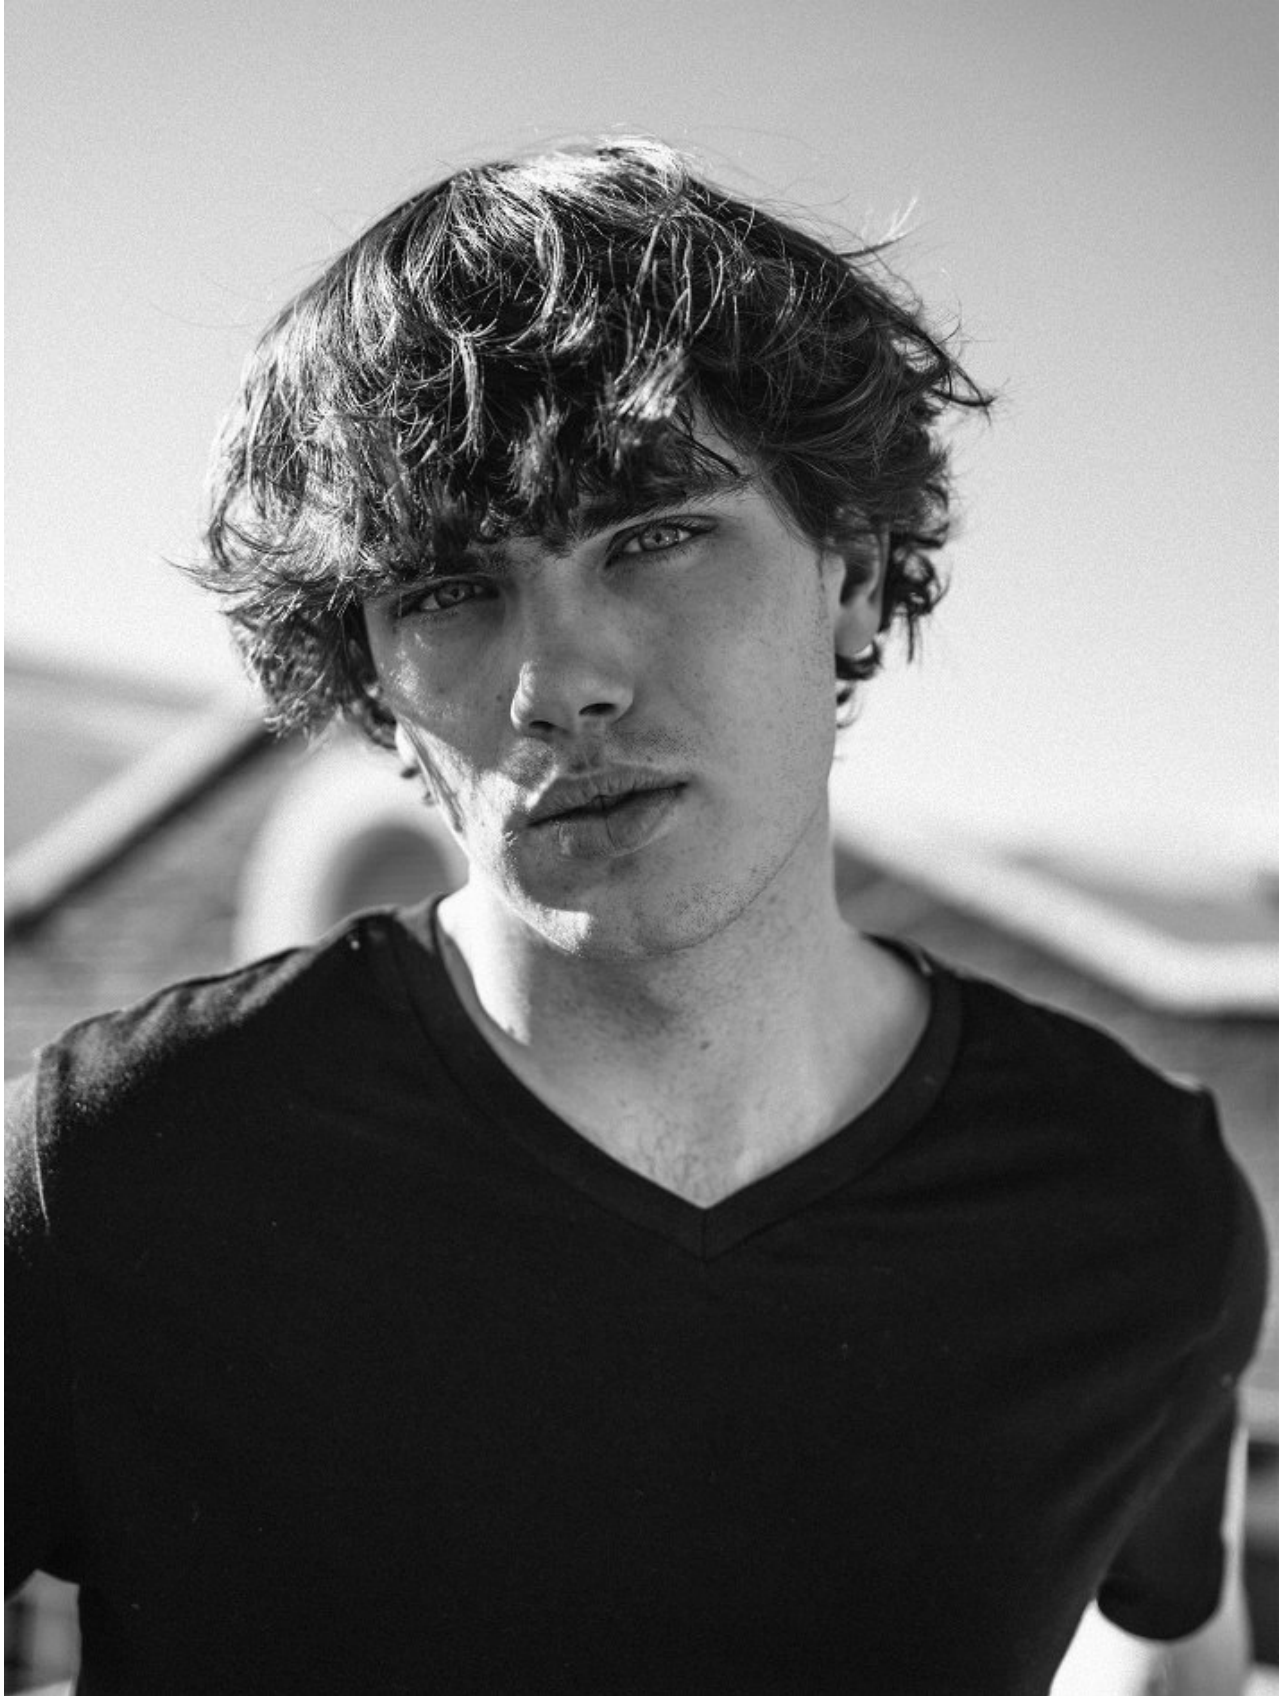

LIAM MC CONNELL

BOSS MODELS

CAPE TOWN

LIAM MC CONNELL

Height: 187cm Chest: 93cm Waist: 79cm Suit: 37 R Shoe: 10 UK Hair: Light Brown Eyes: Blue