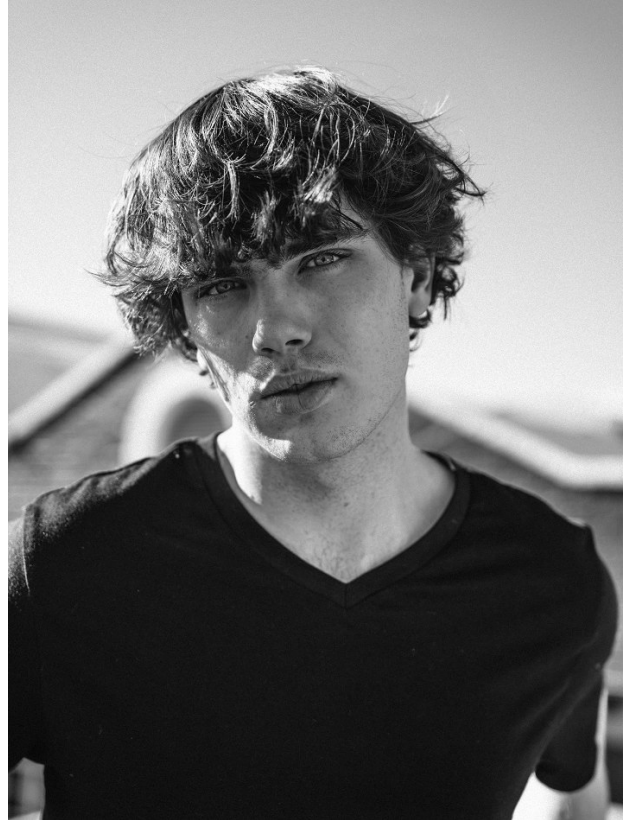

BOSS MODELS

CAPE TOWN

LIAM MC CONNELL

Height: 187cm Chest: 93cm Waist: 79cm Suit: 37 R Shoe: 10 UK Hair: Light Brown Eyes: Blue

BOSS MODELS

CAPE TOWN

LIAM MC CONNELL

Height: 187cm Chest: 93cm Waist: 79cm Suit: 37 R Shoe: 10 UK Hair: Light Brown Eyes: Blue

BOSS MODELS

CAPE TOWN

LIAM MC CONNELL

Height: 187cm Chest: 93cm Waist: 79cm Suit: 37 R Shoe: 10 UK Hair: Light Brown Eyes: Blue