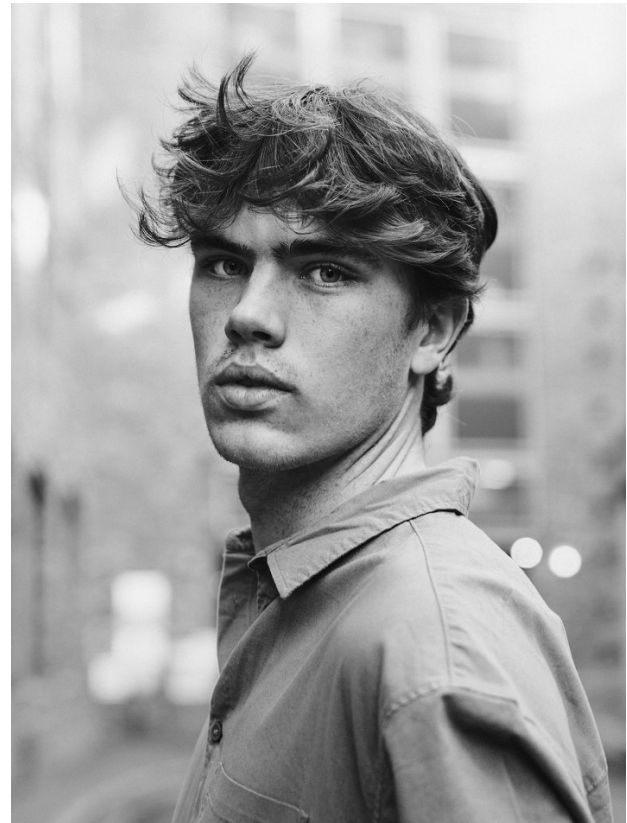

BOSS MODELS

CAPE TOWN

LIAM MC CONNELL

Height: 187cm Chest: 93cm Waist: 79cm Suit: 37 R Shoe: 10 UK Hair: Light Brown Eyes: Blue

BOSS MODELS

CAPE TOWN

LIAM MC CONNELL

Height: 187cm Chest: 93cm Waist: 79cm Suit: 37 R Shoe: 10 UK Hair: Light Brown Eyes: Blue

BOSS MODELS

CAPE TOWN

LIAM MC CONNELL

Height: 187cm Chest: 93cm Waist: 79cm Suit: 37 R Shoe: 10 UK Hair: Light Brown Eyes: Blue