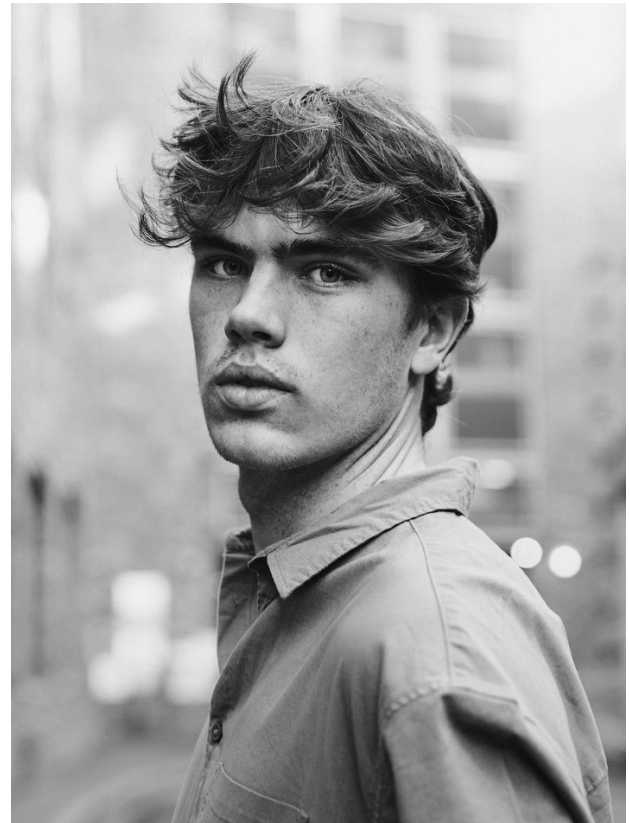

BOSS MODELS

CAPE TOWN

LIAM MC CONNELL

Height: 187cm Chest: 93cm Waist: 79cm Suit: 37 R Shoe: 10 UK Hair: Light Brown Eyes: Blue

BOSS MODELS

CAPE TOWN

LIAM MC CONNELL

Height: 187cm Chest: 93cm Waist: 79cm Suit: 37 R Shoe: 10 UK Hair: Light Brown Eyes: Blue

BOSS MODELS

CAPE TOWN

LIAM MC CONNELL

Height: 187cm Chest: 93cm Waist: 79cm Suit: 37 R Shoe: 10 UK Hair: Light Brown Eyes: Blue