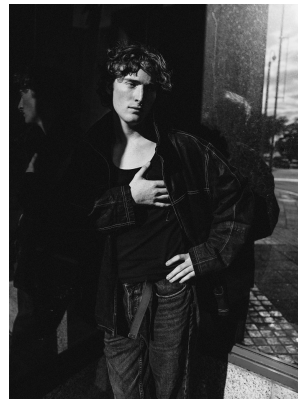

BOSS MODELS

CAPE TOWN

THOMAS STERN

Height: 183cm Chest: 97cm Waist: 80cm Suit: 38 R Shoe: 10 UK Hair: Red Eyes: Blue