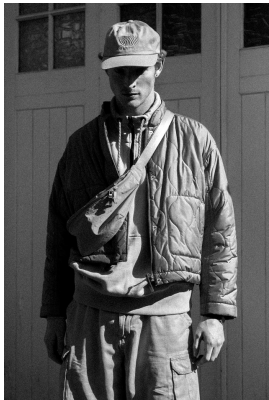

BOSS MODELS

CAPE TOWN

THOMAS STERN

Height: 183cm Chest: 97cm Waist: 80cm Suit: 38 R Shoe: 10 UK Hair: Red Eyes: Blue

BOSS MODELS

CAPE TOWN

THOMAS STERN

Height: 183cm Chest: 97cm Waist: 80cm Suit: 38 R Shoe: 10 UK Hair: Red Eyes: Blue