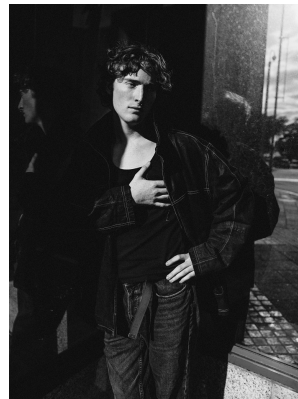

BOSS MODELS

CAPE TOWN

THOMAS STERN

Height: 183cm Chest: 97cm Waist: 80cm Suit: 38 R Shoe: 10 UK Hair: Red Eyes: Blue

BOSS MODELS

CAPE TOWN

THOMAS STERN

Height: 183cm Chest: 97cm Waist: 80cm Suit: 38 R Shoe: 10 UK Hair: Red Eyes: Blue