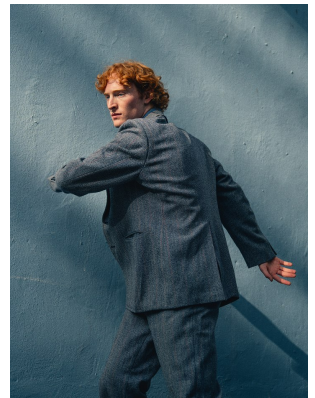

BOSS MODELS

CAPE TOWN

THOMAS STERN

Height: 183cm Chest: 97cm Waist: 80cm Suit: 38 R Shoe: 10 UK Hair: Red Eyes: Blue

BOSS MODELS

CAPE TOWN

THOMAS STERN

Height: 183cm Chest: 97cm Waist: 80cm Suit: 38 R Shoe: 10 UK Hair: Red Eyes: Blue