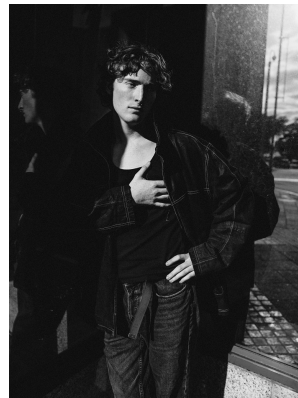

BOSS MODELS

CAPE TOWN

THOMAS STERN

Height: 183cm Chest: 97cm Waist: 80cm Suit: 38 R Shoe: 10 UK Hair: Red Eyes: Blue

BOSS MODELS

CAPE TOWN

THOMAS STERN

Height: 183cm Chest: 97cm Waist: 80cm Suit: 38 R Shoe: 10 UK Hair: Red Eyes: Blue