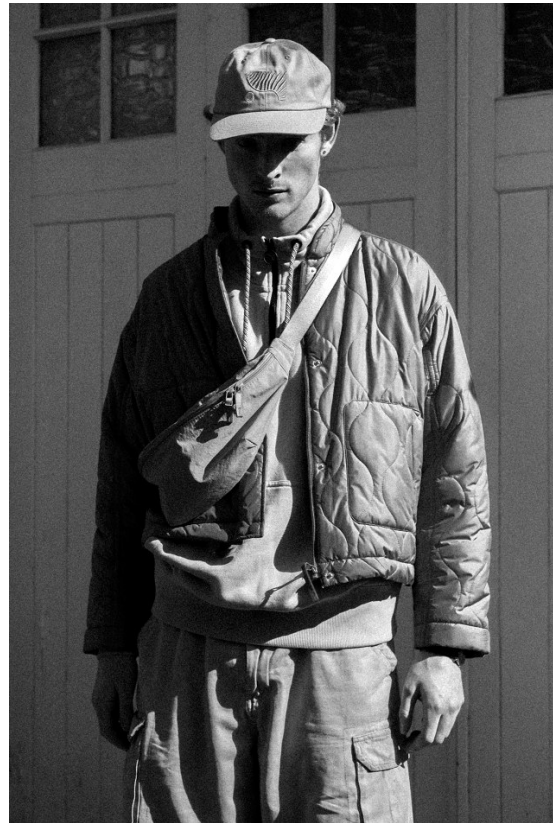

# BOSS MODELS

CAPE TOWN

THOMAS STERN

Height: 184cm Chest: 97cm Waist: 80cm Suit: 38 R Shoe: 10 UK Hair: Red Eyes: Blue