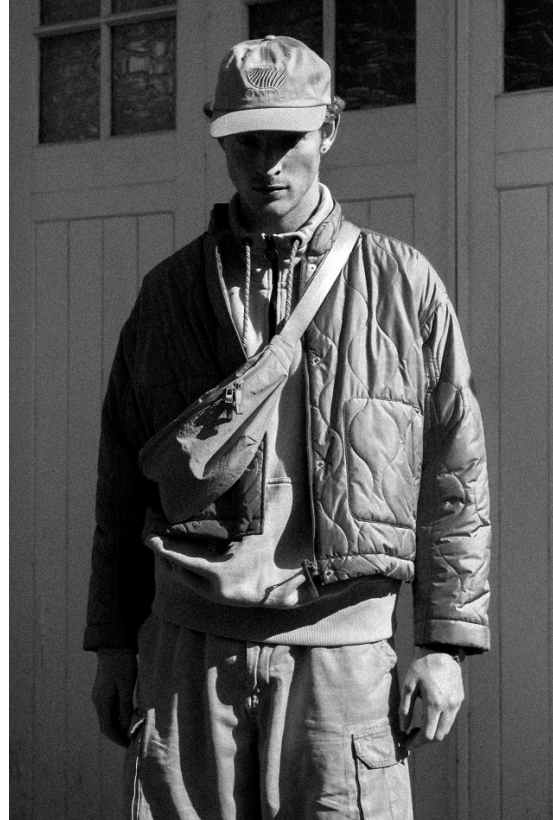

# BOSS MODELS

CAPE TOWN

THOMAS STERN

Height: 183cm Chest: 97cm Waist: 80cm Suit: 38 R Shoe: 10 UK Hair: Red Eyes: Blue