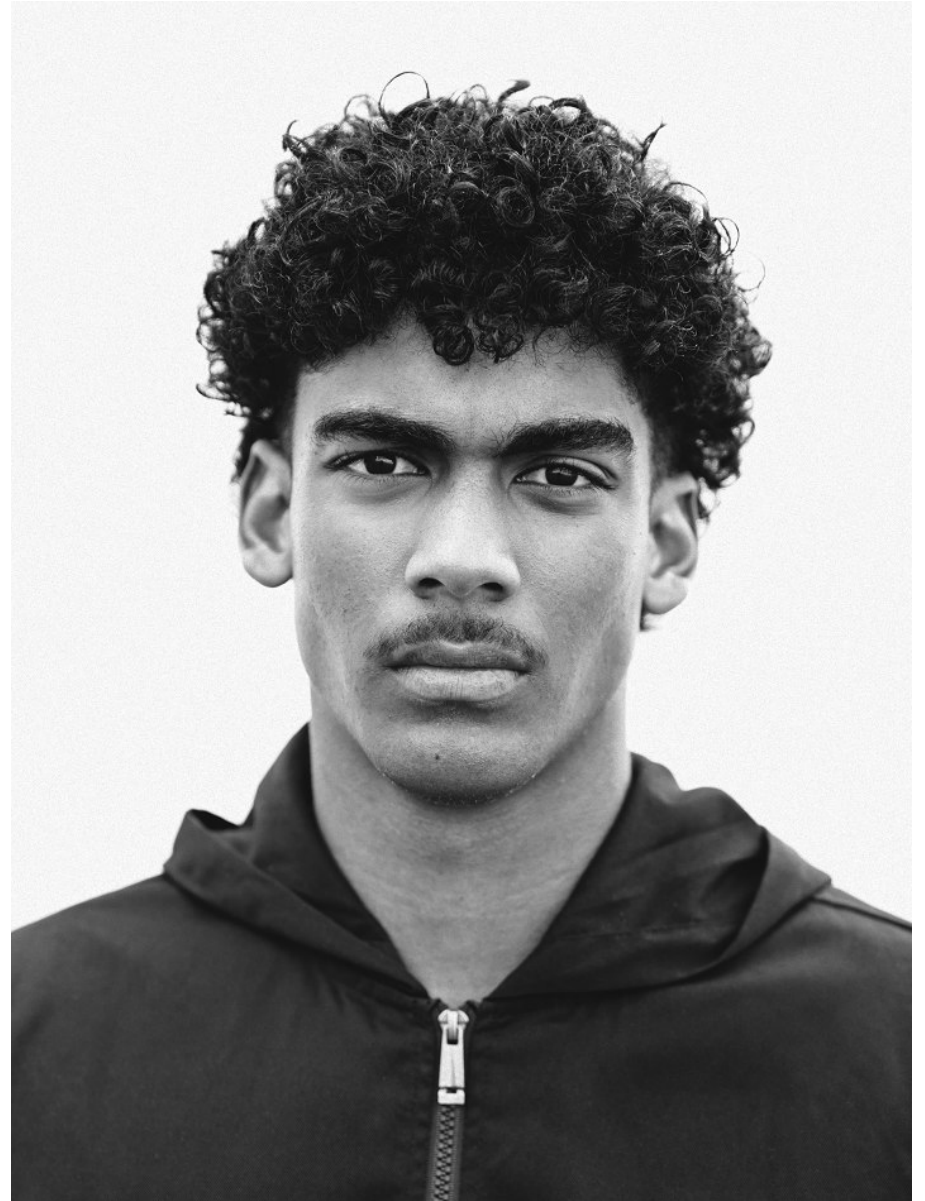

BOSS MODELS

CAPE TOWN

WILLIAM ARNOLD

Height: 191cm Chest: 100cm Waist: 80cm Suit: L Shoe: 11 UK Hair: Black Eyes: Brown