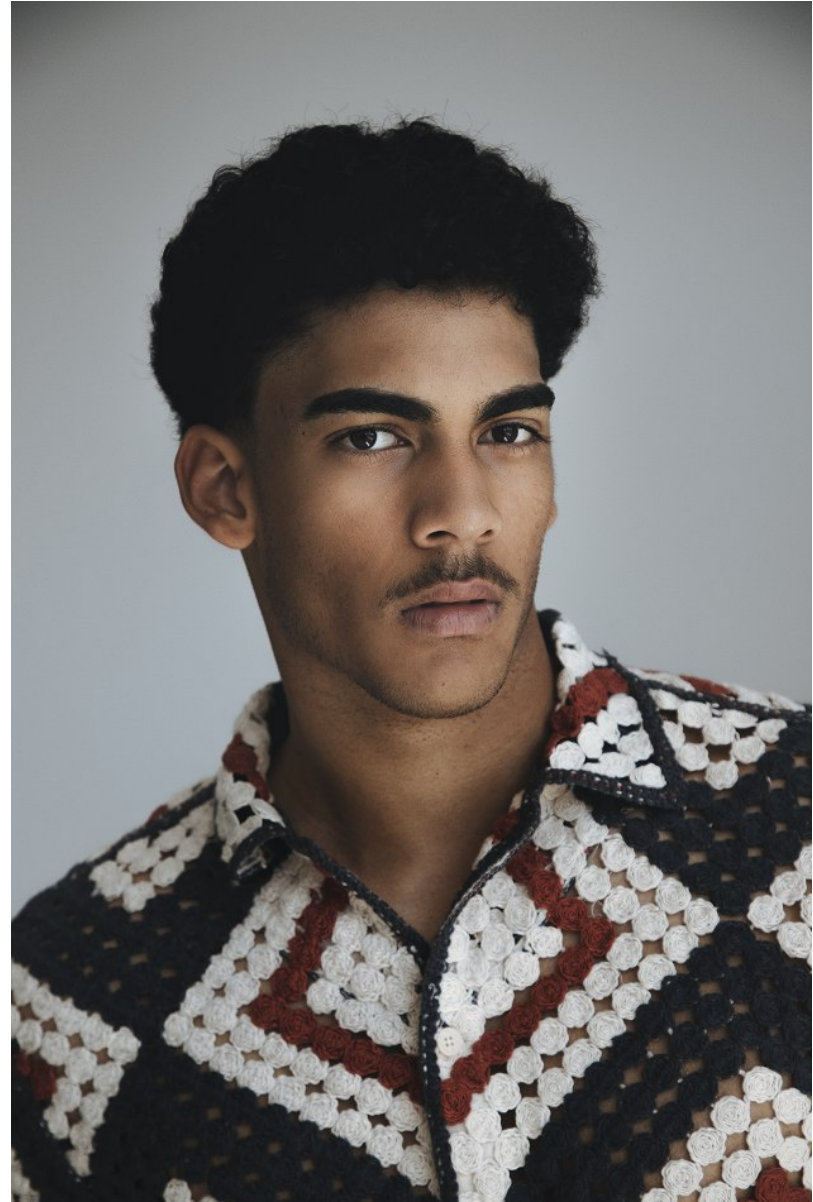

BOSS MODELS

CAPE TOWN

WILLIAM ARNOLD

Height: 191cm Chest: 100cm Waist: 80cm Suit: L Shoe: 11 UK Hair: Black Eyes: Brown

BOSS MODELS

CAPE TOWN

WILLIAM ARNOLD

Height: 191cm Chest: 100cm Waist: 80cm Suit: L Shoe: 11 UK Hair: Black Eyes: Brown