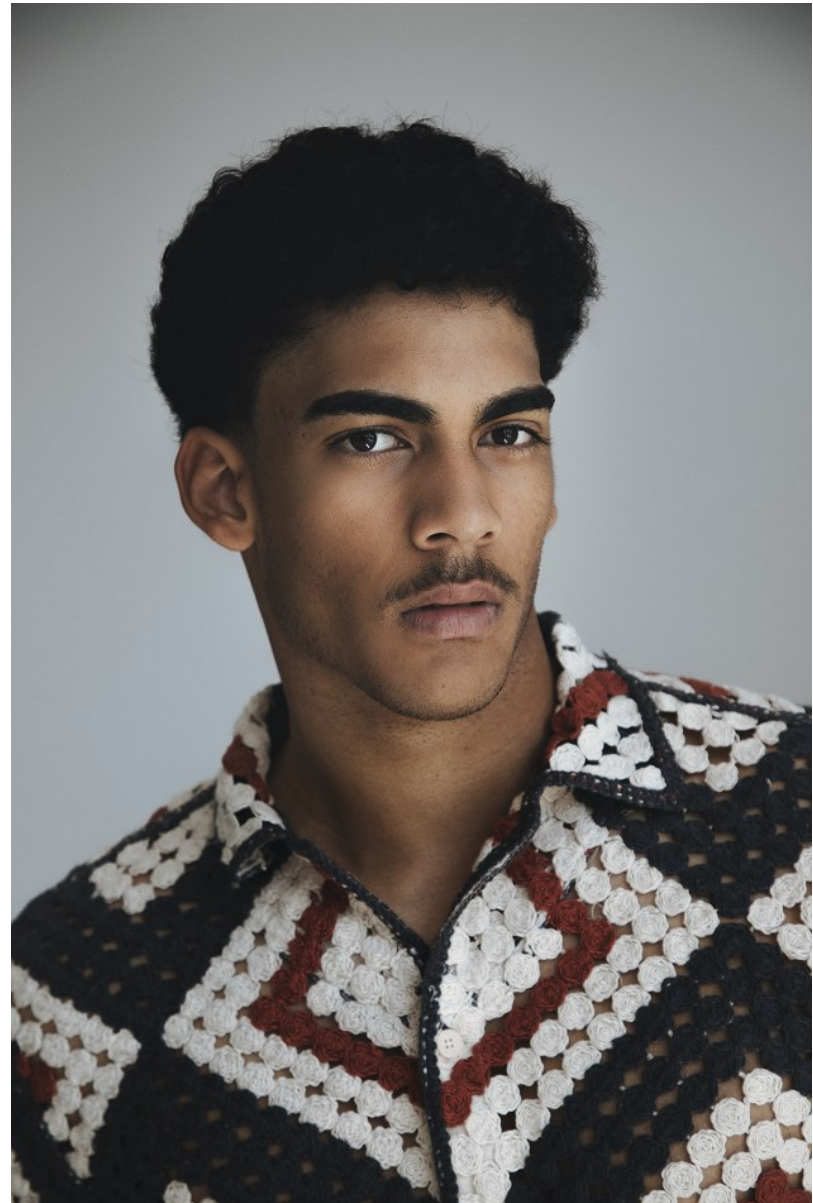

# BOSS MODELS

CAPE TOWN

WILLIAM ARNOLD

Height: 191cm Chest: 100cm Waist: 80cm Suit: L Shoe: 11 UK Hair: Black Eyes: Brown