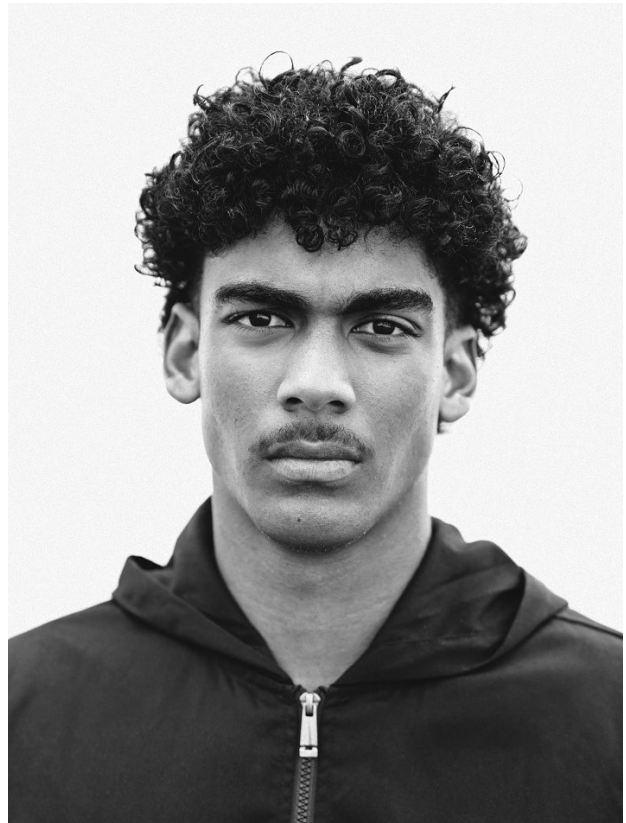

BOSS MODELS

CAPE TOWN

WILLIAM ARNOLD

Height: 191cm Chest: 100cm Waist: 80cm Suit: L Shoe: 11 UK Hair: Black Eyes: Brown

BOSS MODELS

CAPE TOWN

WILLIAM ARNOLD

Height: 191cm Chest: 100cm Waist: 80cm Suit: L Shoe: 11 UK Hair: Black Eyes: Brown

BOSS MODELS

CAPE TOWN

WILLIAM ARNOLD

Height: 191cm Chest: 100cm Waist: 80cm Suit: L Shoe: 11 UK Hair: Black Eyes: Brown