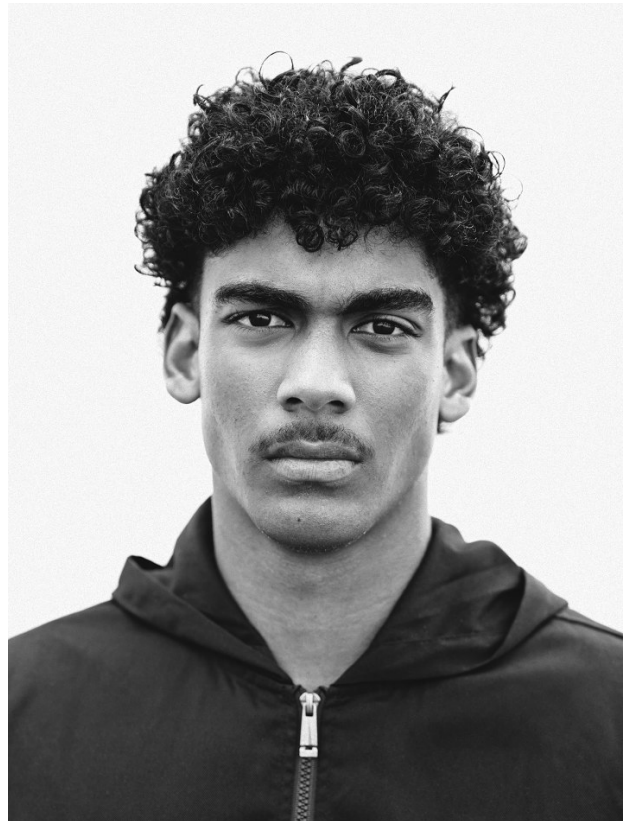

# BOSS MODELS

CAPE TOWN

WILLIAM ARNOLD

Height: 191cm Chest: 100cm Waist: 80cm Suit: L Shoe: 11 UK Hair: Black Eyes: Brown