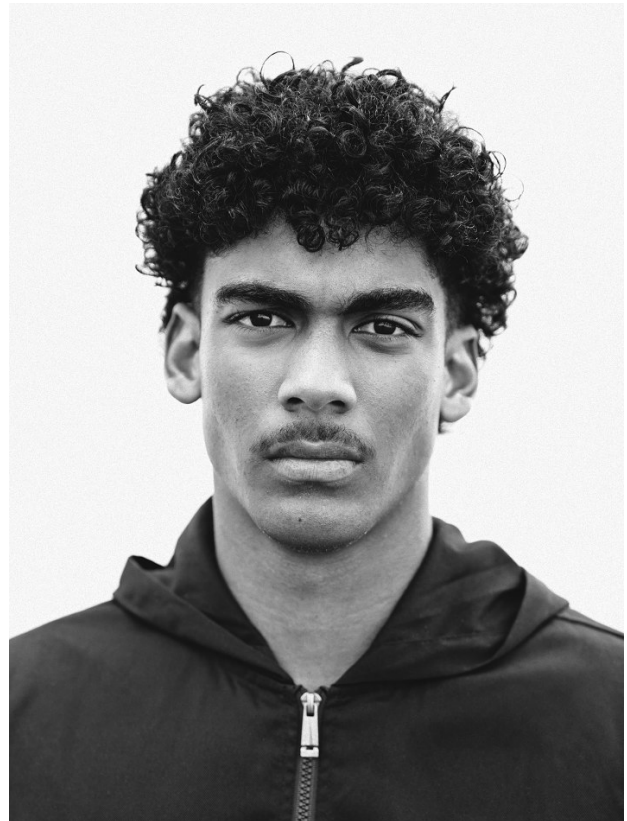

BOSS MODELS

CAPE TOWN

WILLIAM ARNOLD

Height: 191cm Chest: 100cm Waist: 80cm Suit: L Shoe: 11 UK Hair: Black Eyes: Brown

BOSS MODELS

CAPE TOWN

WILLIAM ARNOLD

Height: 191cm Chest: 100cm Waist: 80cm Suit: L Shoe: 11 UK Hair: Black Eyes: Brown

BOSS MODELS

CAPE TOWN

WILLIAM ARNOLD

Height: 191cm Chest: 100cm Waist: 80cm Suit: L Shoe: 11 UK Hair: Black Eyes: Brown