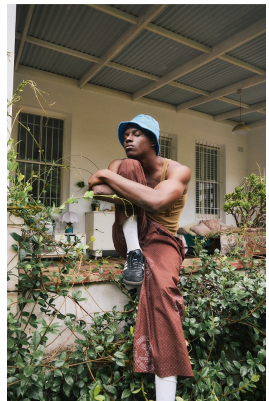

BOSS MODELS

CAPE TOWN

WILSON ARINZE

Height: 189cm Chest: 104cm Waist: 82cm Suit: 41 L Shoe: 11 UK Hair: Black Eyes: Brown