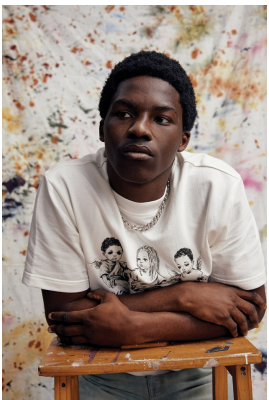

BOSS MODELS

CAPE TOWN

WILSON ARINZE

Height: 189cm Chest: 104cm Waist: 82cm Suit: 41 L Shoe: 11 UK Hair: Black Eyes: Brown