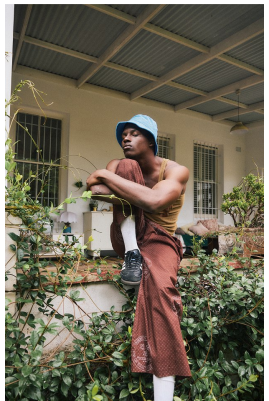

BOSS MODELS

CAPE TOWN

WILSON ARINZE

Height: 189cm Chest: 104cm Waist: 82cm Suit: 41 L Shoe: 11 UK Hair: Black Eyes: Brown