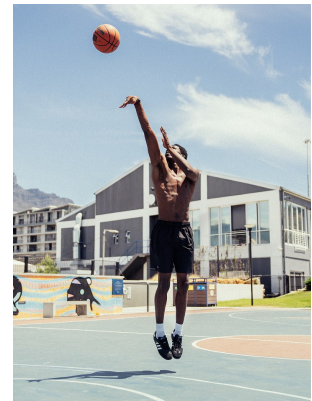

BOSS MODELS

CAPE TOWN

WILSON ARINZE

Height: 189cm Chest: 104cm Waist: 82cm Suit: 41 L Shoe: 11 UK Hair: Black Eyes: Brown