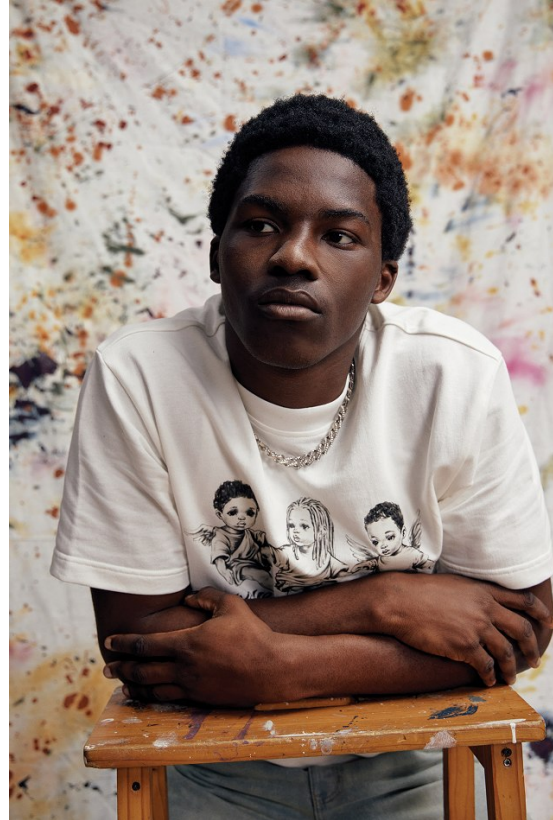

BOSS MODELS

CAPE TOWN

WILSON ARINZE

Height: 189cm Chest: 104cm Waist: 82cm Suit: 41 L Shoe: 11 UK Hair: Black Eyes: Brown

BOSS MODELS

CAPE TOWN

WILSON ARINZE

Height: 189cm Chest: 104cm Waist: 82cm Suit: 41 L Shoe: 11 UK Hair: Black Eyes: Brown

BOSS MODELS

CAPE TOWN

WILSON ARINZE

Height: 189cm Chest: 104cm Waist: 82cm Suit: 41 L Shoe: 11 UK Hair: Black Eyes: Brown