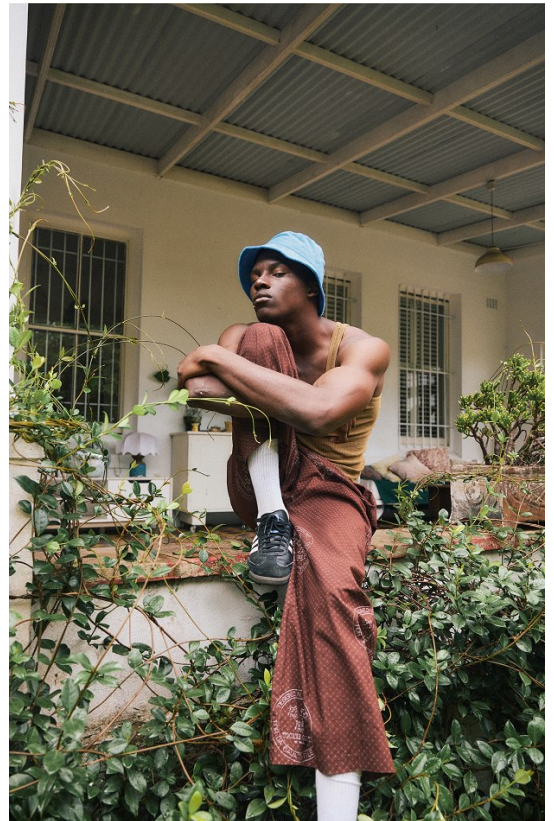

BOSS MODELS

CAPE TOWN

WILSON ARINZE

Height: 189cm Chest: 104cm Waist: 82cm Suit: 41 L Shoe: 11 UK Hair: Black Eyes: Brown

BOSS MODELS

CAPE TOWN

WILSON ARINZE

Height: 189cm Chest: 104cm Waist: 82cm Suit: 41 L Shoe: 11 UK Hair: Black Eyes: Brown

BOSS MODELS

CAPE TOWN

WILSON ARINZE

Height: 189cm Chest: 104cm Waist: 82cm Suit: 41 L Shoe: 11 UK Hair: Black Eyes: Brown