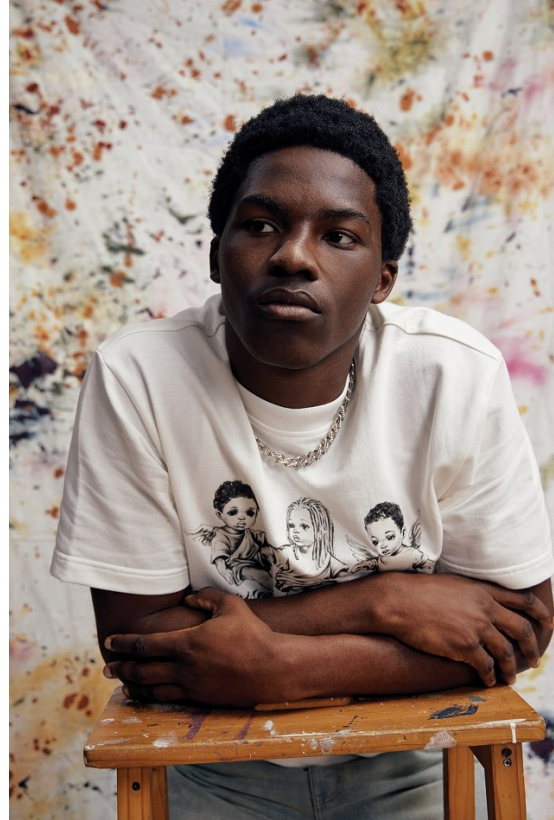

BOSS MODELS

CAPE TOWN

WILSON ARINZE

Height: 189cm Chest: 104cm Waist: 82cm Suit: 41 L Shoe: 11 UK Hair: Black Eyes: Brown

BOSS MODELS

CAPE TOWN

WILSON ARINZE

Height: 189cm Chest: 104cm Waist: 82cm Suit: 41 L Shoe: 11 UK Hair: Black Eyes: Brown

BOSS MODELS

CAPE TOWN

WILSON ARINZE

Height: 189cm Chest: 104cm Waist: 82cm Suit: 41 L Shoe: 11 UK Hair: Black Eyes: Brown