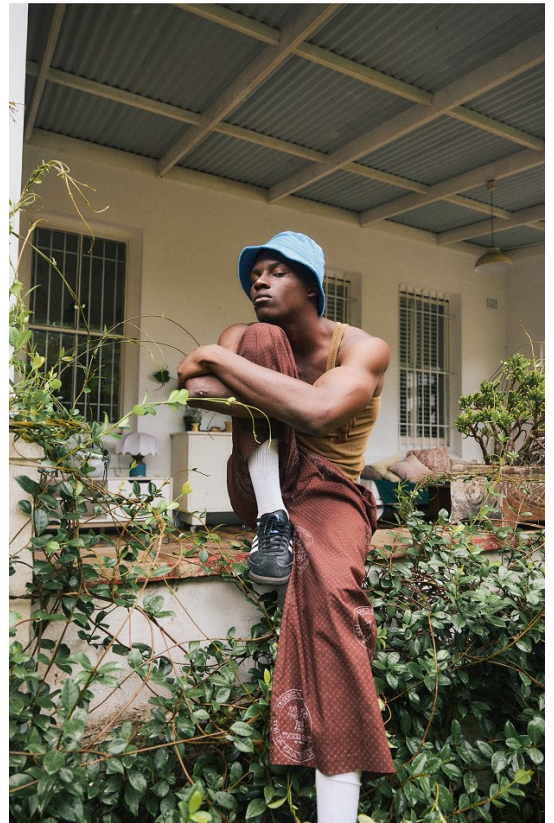

# BOSS MODELS

CAPE TOWN

WILSON ARINZE

Height: 189cm Chest: 104cm Waist: 82cm Suit: 41 L Shoe: 11 UK Hair: Black Eyes: Brown