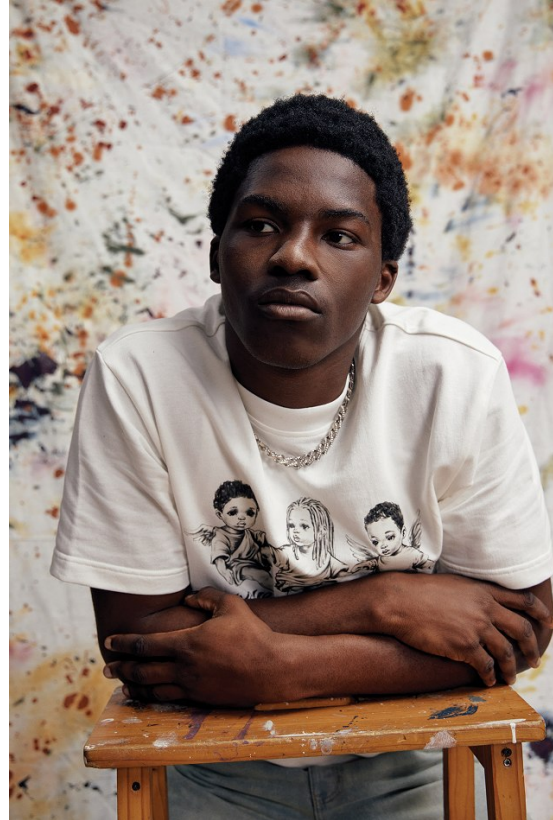

# BOSS MODELS

CAPE TOWN

WILSON ARINZE

Height: 189cm Chest: 104cm Waist: 82cm Suit: 41 L Shoe: 11 UK Hair: Black Eyes: Brown