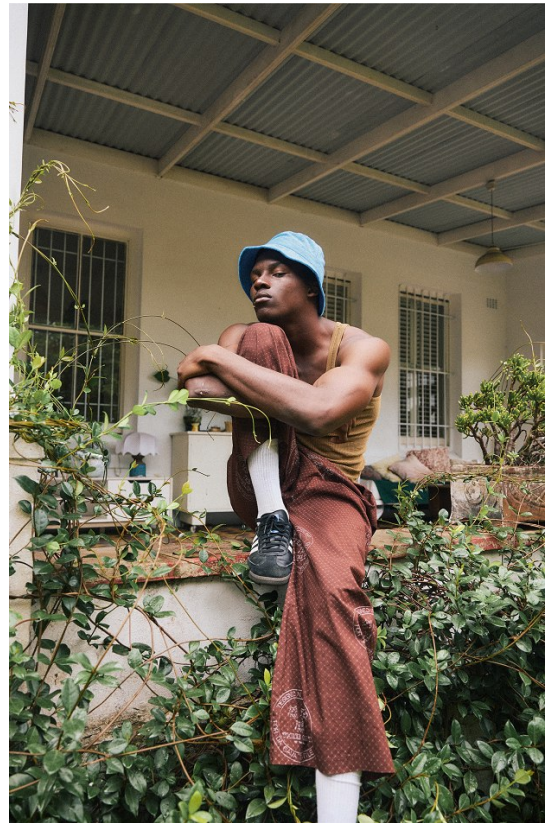

BOSS MODELS

CAPE TOWN

WILSON ARINZE

Height: 189cm Chest: 104cm Waist: 82cm Suit: 41 L Shoe: 11 UK Hair: Black Eyes: Brown

BOSS MODELS

CAPE TOWN

WILSON ARINZE

Height: 189cm Chest: 104cm Waist: 82cm Suit: 41 L Shoe: 11 UK Hair: Black Eyes: Brown

BOSS MODELS

CAPE TOWN

WILSON ARINZE

Height: 189cm Chest: 104cm Waist: 82cm Suit: 41 L Shoe: 11 UK Hair: Black Eyes: Brown