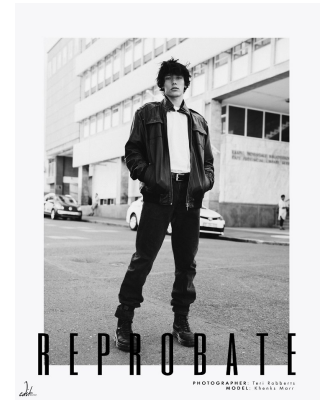

BOSS MODELS

CAPE TOWN

KHENKS MARR

Height: 185cm Chest: 94cm Waist: 72cm Suit: 38 R Shoe: 10 UK Hair: Black Eyes: Green/Grey

BOSS MODELS

CAPE TOWN

KHENKS MARR

Height: 185cm Chest: 94cm Waist: 72cm Suit: 38 R Shoe: 10 UK Hair: Black Eyes: Green/Grey