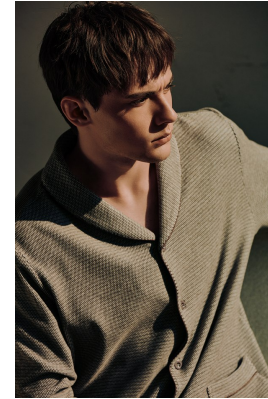

BOSS MODELS

CAPE TOWN

KHENKS MARR

Height: 185cm Chest: 94cm Waist: 72cm Suit: 38 R Shoe: 10 UK Hair: Black Eyes: Green/Grey

BOSS MODELS

CAPE TOWN

KHENKS MARR

Height: 185cm Chest: 94cm Waist: 72cm Suit: 38 R Shoe: 10 UK Hair: Black Eyes: Green/Grey