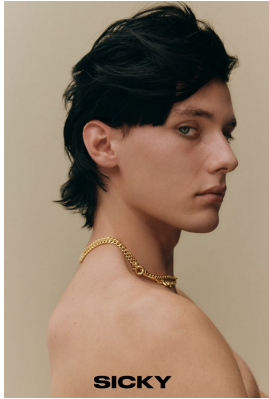

BOSS MODELS

CAPE TOWN

KHENKS MARR

Height: 185cm Chest: 94cm Waist: 72cm Suit: 38 R Shoe: 10 UK Hair: Black Eyes: Green/Grey

BOSS MODELS

CAPE TOWN

KHENKS MARR

Height: 185cm Chest: 94cm Waist: 72cm Suit: 38 R Shoe: 10 UK Hair: Black Eyes: Green/Grey