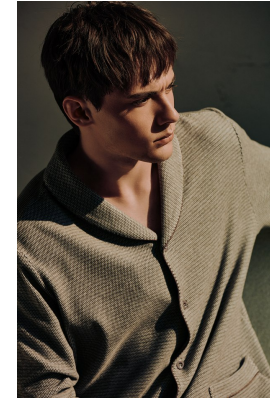

BOSS MODELS

CAPE TOWN

KHENKS MARR

Height: 185cm Chest: 94cm Waist: 72cm Suit: 38 R Shoe: 10 UK Hair: Black Eyes: Green/Grey

BOSS MODELS

CAPE TOWN

KHENKS MARR

Height: 185cm Chest: 94cm Waist: 72cm Suit: 38 R Shoe: 10 UK Hair: Black Eyes: Green/Grey