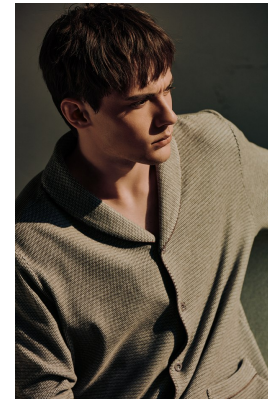

BOSS MODELS

CAPE TOWN

KHENKS MARR

Height: 185cm Chest: 94cm Waist: 72cm Suit: 38 R Shoe: 10 UK Hair: Black Eyes: Green/Grey

BOSS MODELS

CAPE TOWN

KHENKS MARR

Height: 185cm Chest: 94cm Waist: 72cm Suit: 38 R Shoe: 10 UK Hair: Black Eyes: Green/Grey