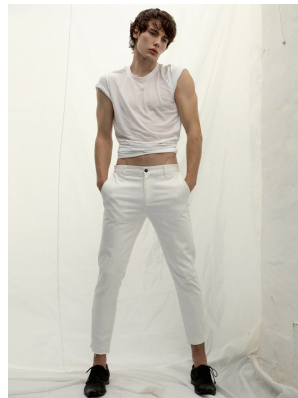

BOSS MODELS

CAPE TOWN

KHENKS MARR

Height: 185cm Chest: 94cm Waist: 72cm Suit: 38 R Shoe: 10 UK Hair: Black Eyes: Green/Grey

BOSS MODELS

CAPE TOWN

KHENKS MARR

Height: 185cm Chest: 94cm Waist: 72cm Suit: 38 R Shoe: 10 UK Hair: Black Eyes: Green/Grey