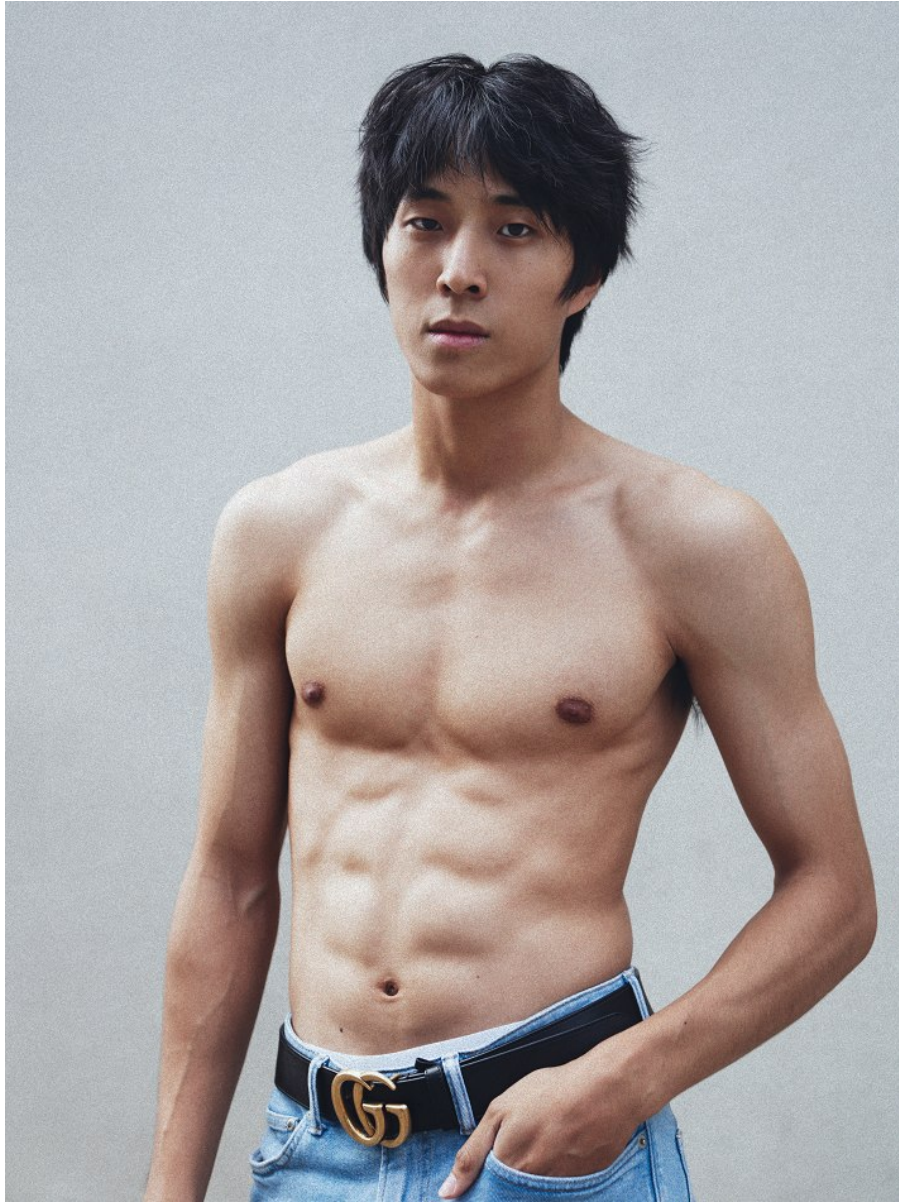

BOSS MODELS

CAPE TOWN

MUZI LI

Height: 183cm Chest: 96cm Waist: 77cm Suit: 38 R Shoe: 9.5 UK Hair: Black Eyes: Brown

BOSS MODELS

CAPE TOWN

MUZI LI

Height: 183cm Chest: 96cm Waist: 77cm Suit: 38 R Shoe: 9.5 UK Hair: Black Eyes: Brown

BOSS MODELS

CAPE TOWN

MUZI LI

Height: 183cm Chest: 96cm Waist: 77cm Suit: 38 R Shoe: 9.5 UK Hair: Black Eyes: Brown