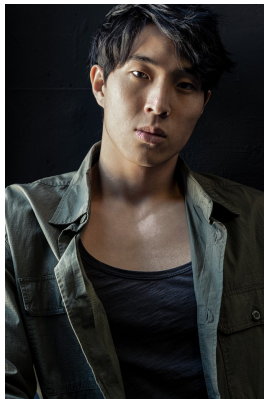

# BOSS MODELS

CAPE TOWN

MUZI LI

Height: 183cm Chest: 96cm Waist: 77cm Suit: 38 R Shoe: 9.5 UK Hair: Black Eyes: Brown

# BOSS MODELS

CAPE TOWN

## MUZI LI

Height: 183cm Chest: 96cm Waist: 77cm Suit: 38 R Shoe: 9.5 UK Hair: Black Eyes: Brown