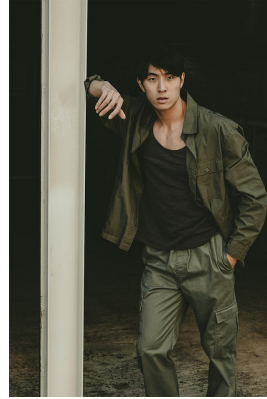

# BOSS MODELS

CAPE TOWN

MUZI LI

Height: 183cm Chest: 96cm Waist: 77cm Suit: 38 R Shoe: 9.5 UK Hair: Black Eyes: Brown

# BOSS MODELS

CAPE TOWN

## MUZI LI

Height: 183cm Chest: 96cm Waist: 77cm Suit: 38 R Shoe: 9.5 UK Hair: Black Eyes: Brown