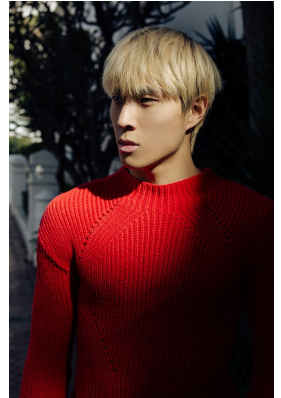

BOSS MODELS

CAPE TOWN

MUZI LI

Height: 183cm Chest: 96cm Waist: 77cm Suit: 38 R Shoe: 9.5 UK Hair: Black Eyes: Brown

BOSS MODELS

CAPE TOWN

MUZI LI

Height: 183cm Chest: 96cm Waist: 77cm Suit: 38 R Shoe: 9.5 UK Hair: Black Eyes: Brown