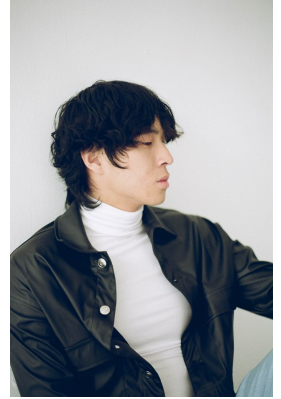

BOSS MODELS

CAPE TOWN

MUZI LI

Height: 183cm Chest: 96cm Waist: 77cm Suit: 38 R Shoe: 9.5 UK Hair: Black Eyes: Brown

BOSS MODELS

CAPE TOWN

MUZI LI

Height: 183cm Chest: 96cm Waist: 77cm Suit: 38 R Shoe: 9.5 UK Hair: Black Eyes: Brown