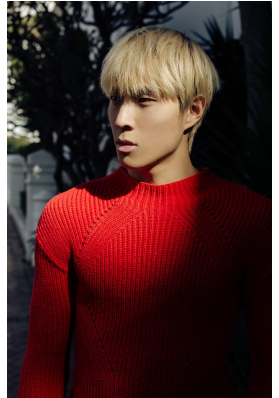

# BOSS MODELS

CAPE TOWN

MUZI LI

Height: 183cm Chest: 96cm Waist: 77cm Suit: 38 R Shoe: 9.5 UK Hair: Black Eyes: Brown

# BOSS MODELS

CAPE TOWN