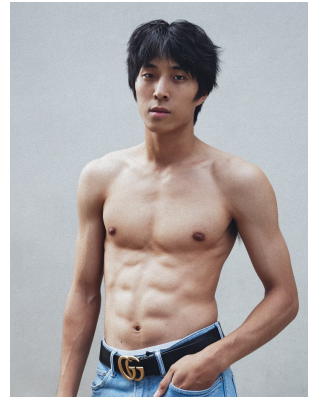

# BOSS MODELS

CAPE TOWN

MUZI LI

Height: 183cm Chest: 96cm Waist: 77cm Suit: 38 R Shoe: 9.5 UK Hair: Black Eyes: Brown

# BOSS MODELS

CAPE TOWN

## MUZI LI

Height: 183cm Chest: 96cm Waist: 77cm Suit: 38 R Shoe: 9.5 UK Hair: Black Eyes: Brown