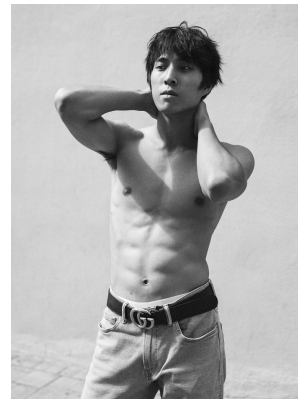

BOSS MODELS

CAPE TOWN

MUZI LI

Height: 183cm Chest: 96cm Waist: 77cm Suit: 38 R Shoe: 9.5 UK Hair: Black Eyes: Brown

BOSS MODELS

CAPE TOWN

MUZI LI

Height: 183cm Chest: 96cm Waist: 77cm Suit: 38 R Shoe: 9.5 UK Hair: Black Eyes: Brown