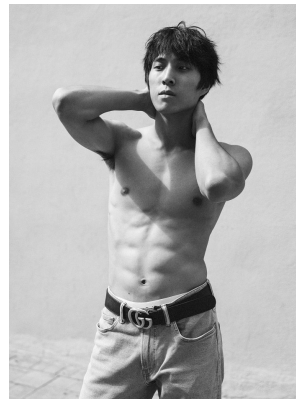

# BOSS MODELS

CAPE TOWN

MUZI LI

Height: 183cm Chest: 96cm Waist: 77cm Suit: 38 R Shoe: 9.5 UK Hair: Black Eyes: Brown

# BOSS MODELS

CAPE TOWN

## MUZI LI

Height: 183cm Chest: 96cm Waist: 77cm Suit: 38 R Shoe: 9.5 UK Hair: Black Eyes: Brown