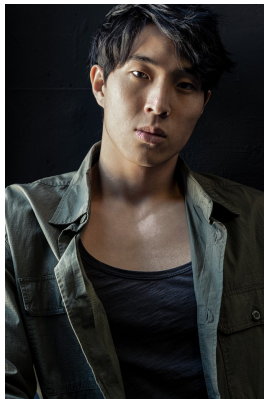

BOSS MODELS

CAPE TOWN

MUZI LI

Height: 183cm Chest: 96cm Waist: 77cm Suit: 38 R Shoe: 9.5 UK Hair: Black Eyes: Brown

BOSS MODELS

CAPE TOWN

MUZI LI

Height: 183cm Chest: 96cm Waist: 77cm Suit: 38 R Shoe: 9.5 UK Hair: Black Eyes: Brown