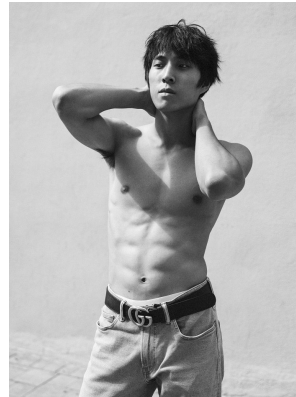

# BOSS MODELS

CAPE TOWN

MUZI LI

Height: 183cm Chest: 96cm Waist: 77cm Suit: 38 R Shoe: 9.5 UK Hair: Black Eyes: Brown

# BOSS MODELS

CAPE TOWN

## MUZI LI

Height: 183cm Chest: 96cm Waist: 77cm Suit: 38 R Shoe: 9.5 UK Hair: Black Eyes: Brown