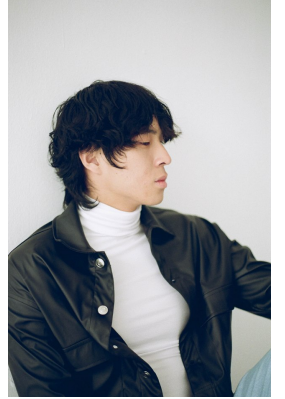

# BOSS MODELS

CAPE TOWN

MUZI LI

Height: 183cm Chest: 96cm Waist: 77cm Suit: 38 R Shoe: 9.5 UK Hair: Black Eyes: Brown

# BOSS MODELS

CAPE TOWN