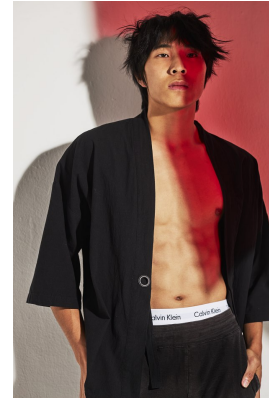

BOSS MODELS

CAPE TOWN

MUZI LI

Height: 183cm Chest: 96cm Waist: 77cm Suit: 38 R Shoe: 9.5 UK Hair: Black Eyes: Brown

BOSS MODELS

CAPE TOWN

MUZI LI

Height: 183cm Chest: 96cm Waist: 77cm Suit: 38 R Shoe: 9.5 UK Hair: Black Eyes: Brown