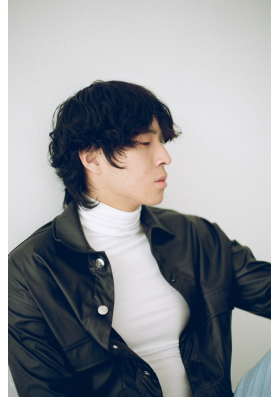

# BOSS MODELS

CAPE TOWN

MUZI LI

Height: 183cm Chest: 96cm Waist: 77cm Suit: 38 R Shoe: 9.5 UK Hair: Black Eyes: Brown

# BOSS MODELS

CAPE TOWN