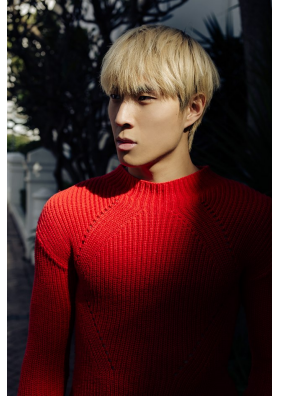

# BOSS MODELS

CAPE TOWN

MUZI LI

Height: 183cm Chest: 96cm Waist: 77cm Suit: 38 R Shoe: 9.5 UK Hair: Black Eyes: Brown

# BOSS MODELS

CAPE TOWN