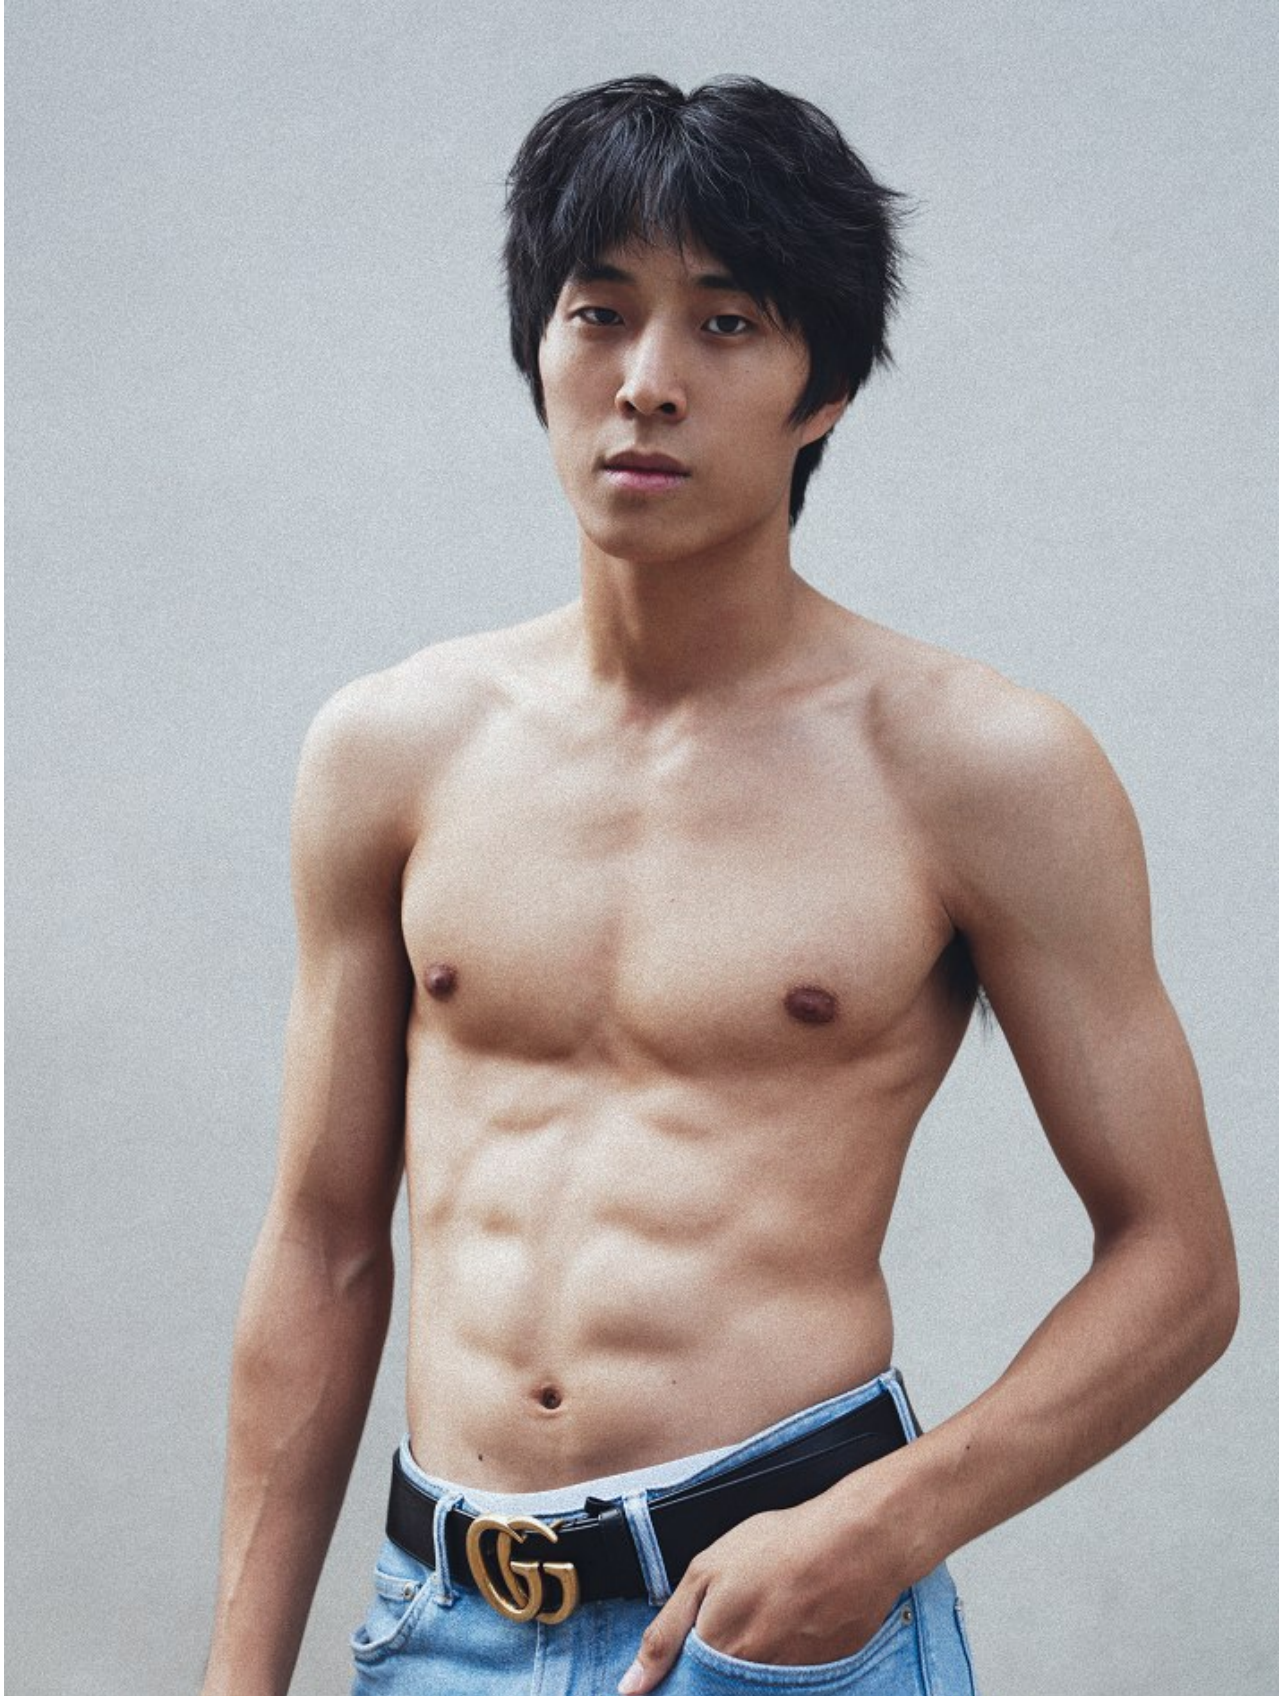

BOSS MODELS

CAPE TOWN

MUZI LI

Height: 183cm Chest: 96cm Waist: 77cm Suit: 38 R Shoe: 9.5 UK Hair: Black Eyes: Brown

BOSS MODELS

CAPE TOWN

MUZI LI

Height: 183cm Chest: 96cm Waist: 77cm Suit: 38 R Shoe: 9.5 UK Hair: Black Eyes: Brown