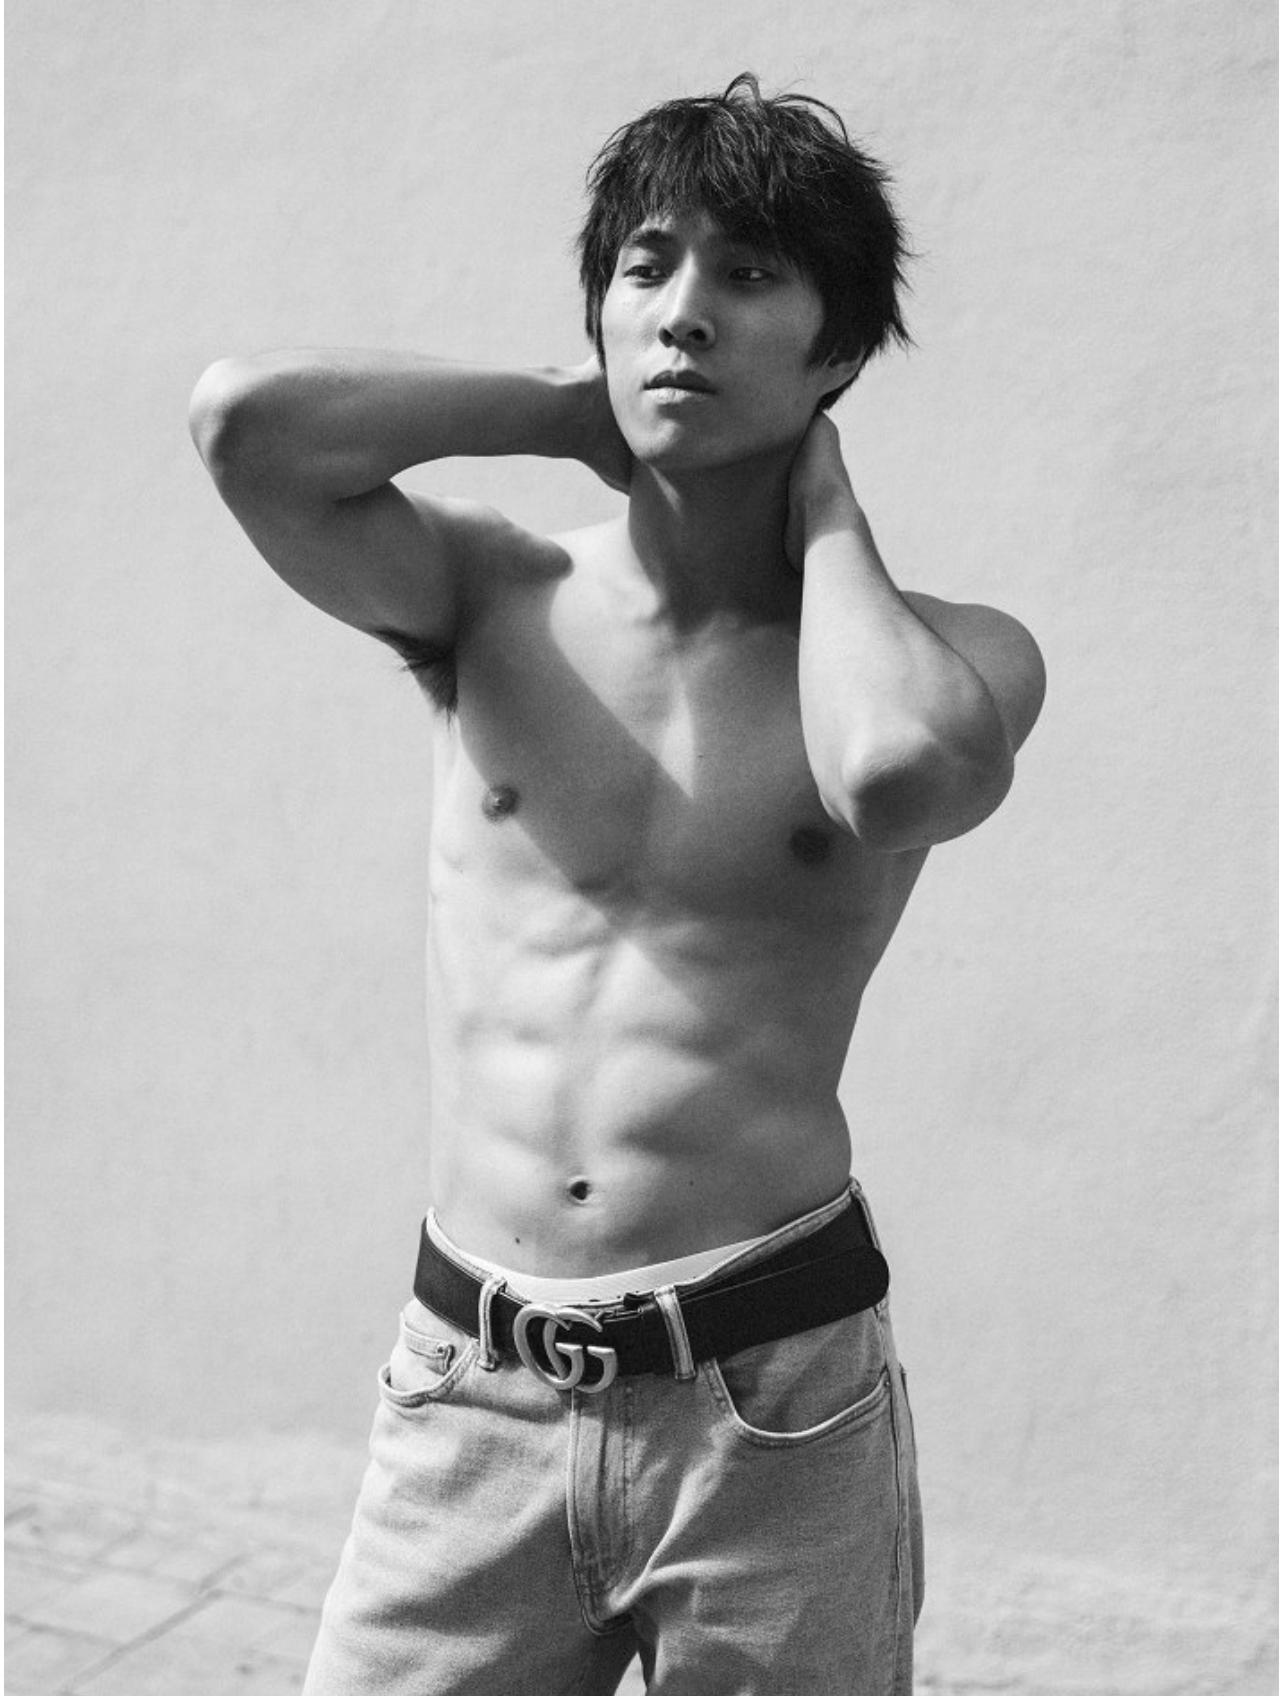

MUZI LI

BOSS MODELS

CAPE TOWN

MUZI LI

Height: 183cm Chest: 96cm Waist: 77cm Suit: 38 R Shoe: 9.5 UK Hair: Black Eyes: Brown