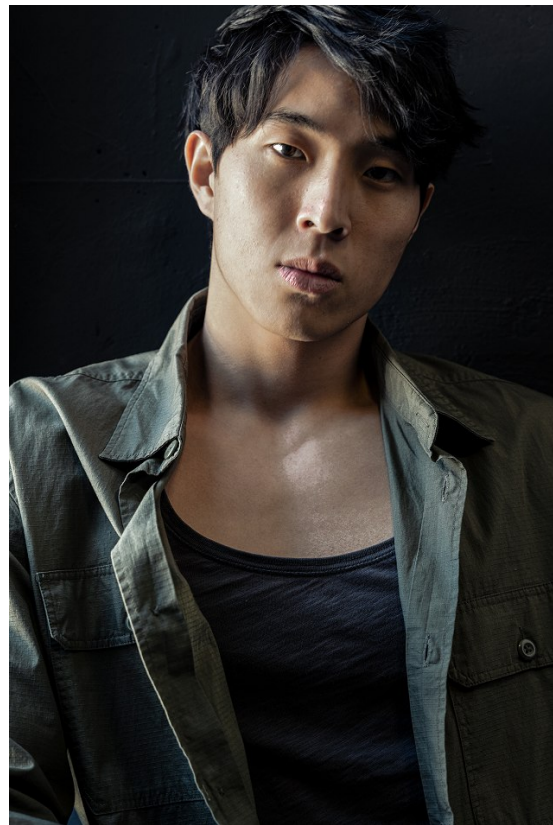

BOSS MODELS

CAPE TOWN

MUZI LI

Height: 183cm Chest: 96cm Waist: 77cm Suit: 38 R Shoe: 9.5 UK Hair: Black Eyes: Brown

BOSS MODELS

CAPE TOWN

MUZI LI

Height: 183cm Chest: 96cm Waist: 77cm Suit: 38 R Shoe: 9.5 UK Hair: Black Eyes: Brown