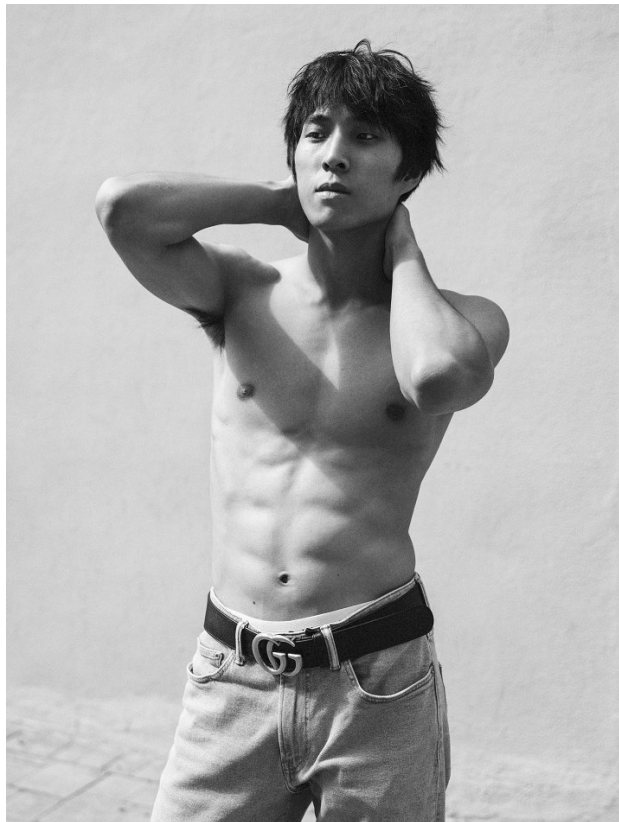

BOSS MODELS

CAPE TOWN

MUZI LI

Height: 183cm Chest: 96cm Waist: 77cm Suit: 38 R Shoe: 9.5 UK Hair: Black Eyes: Brown

BOSS MODELS

CAPE TOWN

MUZI LI

Height: 183cm Chest: 96cm Waist: 77cm Suit: 38 R Shoe: 9.5 UK Hair: Black Eyes: Brown