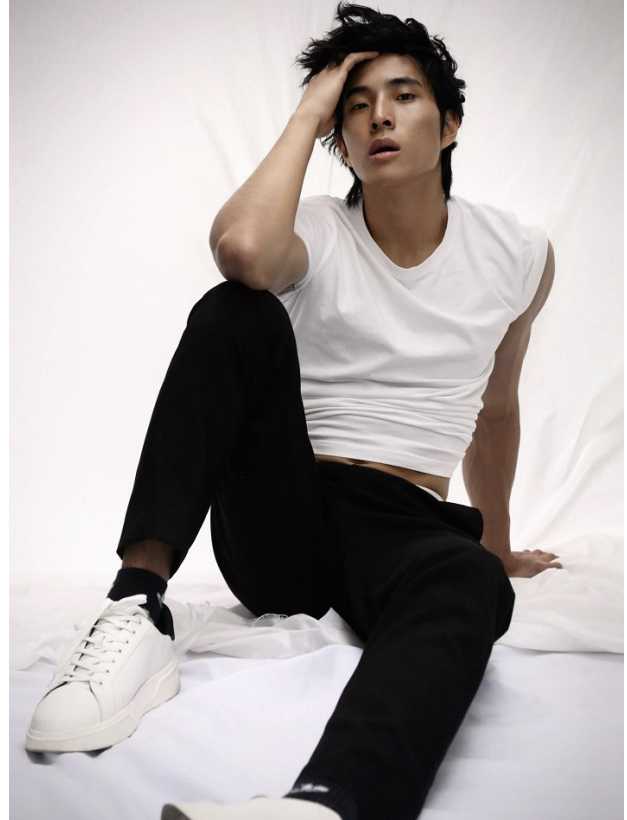

BOSS MODELS

CAPE TOWN

MUZI LI

Height: 183cm Chest: 96cm Waist: 77cm Suit: 38 R Shoe: 9.5 UK Hair: Black Eyes: Brown

BOSS MODELS

CAPE TOWN

MUZI LI

Height: 183cm Chest: 96cm Waist: 77cm Suit: 38 R Shoe: 9.5 UK Hair: Black Eyes: Brown