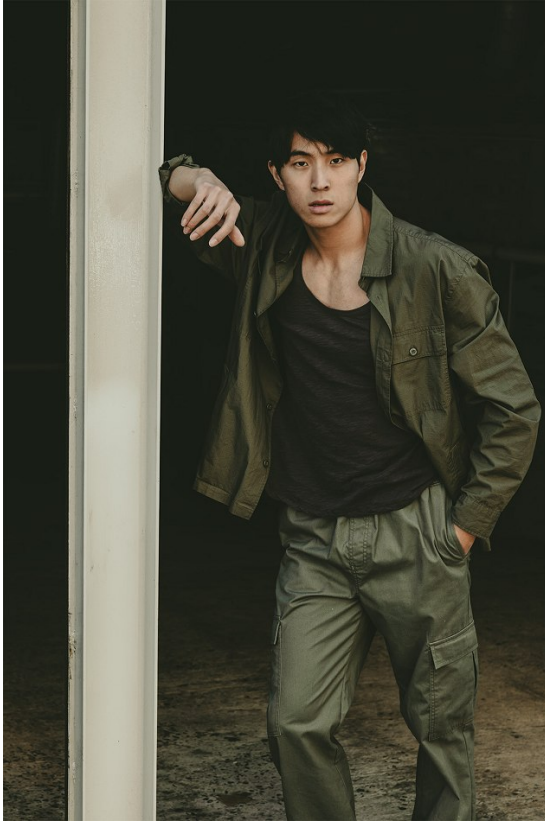

BOSS MODELS

CAPE TOWN

MUZI LI

Height: 183cm Chest: 96cm Waist: 77cm Suit: 38 R Shoe: 9.5 UK Hair: Black Eyes: Brown

BOSS MODELS

CAPE TOWN

MUZI LI

Height: 183cm Chest: 96cm Waist: 77cm Suit: 38 R Shoe: 9.5 UK Hair: Black Eyes: Brown