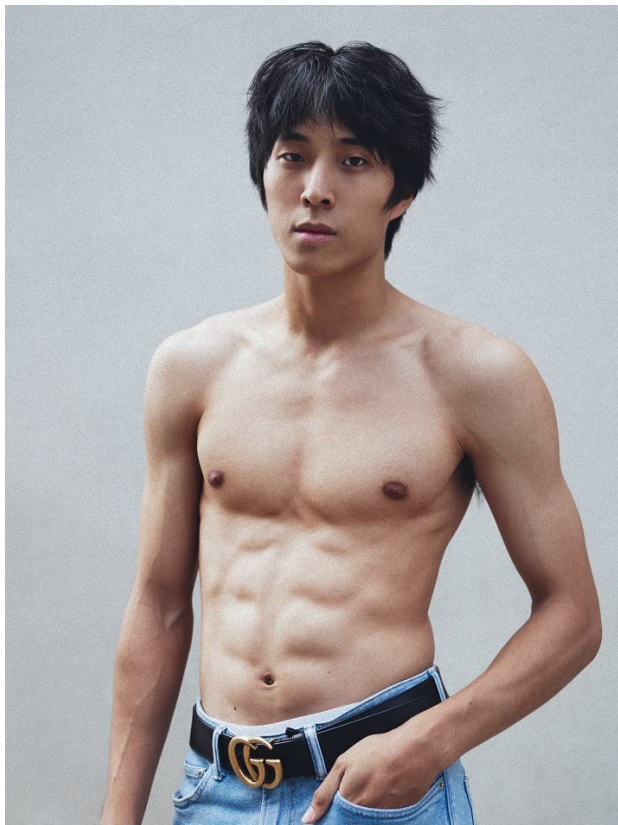

BOSS MODELS

CAPE TOWN

MUZI LI

Height: 183cm Chest: 96cm Waist: 77cm Suit: 38 R Shoe: 9.5 UK Hair: Black Eyes: Brown

BOSS MODELS

CAPE TOWN

MUZI LI

Height: 183cm Chest: 96cm Waist: 77cm Suit: 38 R Shoe: 9.5 UK Hair: Black Eyes: Brown