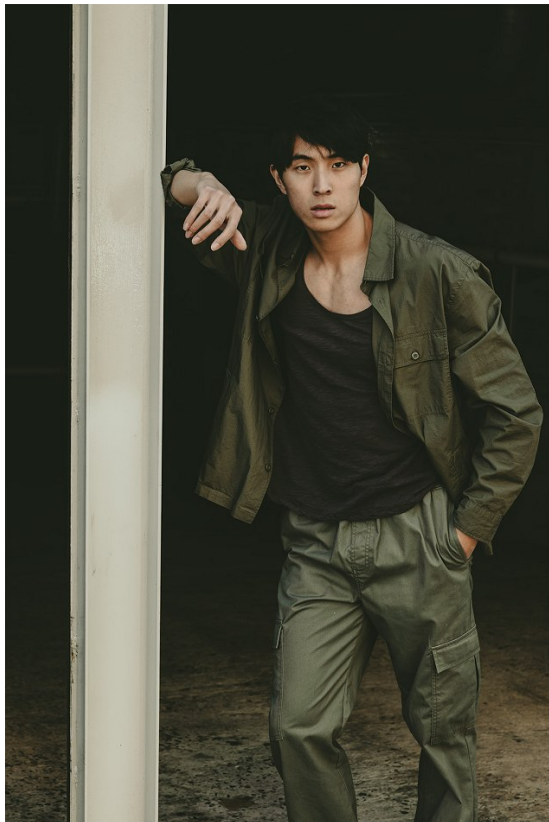

BOSS MODELS

CAPE TOWN

MUZI LI

Height: 183cm Chest: 96cm Waist: 77cm Suit: 38 R Shoe: 9.5 UK Hair: Black Eyes: Brown

BOSS MODELS

CAPE TOWN

MUZI LI

Height: 183cm Chest: 96cm Waist: 77cm Suit: 38 R Shoe: 9.5 UK Hair: Black Eyes: Brown