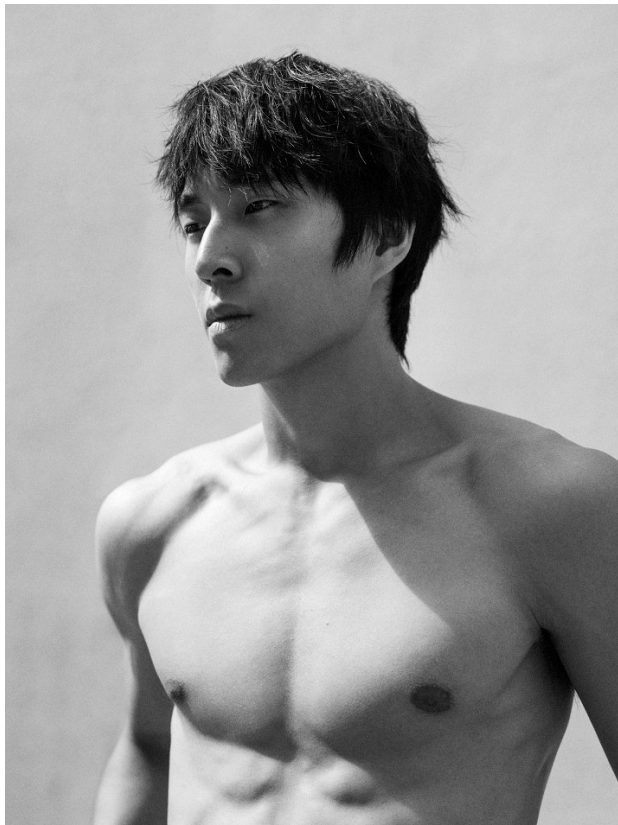

BOSS MODELS

CAPE TOWN

MUZI LI

Height: 183cm Chest: 96cm Waist: 77cm Suit: 38 R Shoe: 9.5 UK Hair: Black Eyes: Brown

BOSS MODELS

CAPE TOWN

MUZI LI

Height: 183cm Chest: 96cm Waist: 77cm Suit: 38 R Shoe: 9.5 UK Hair: Black Eyes: Brown