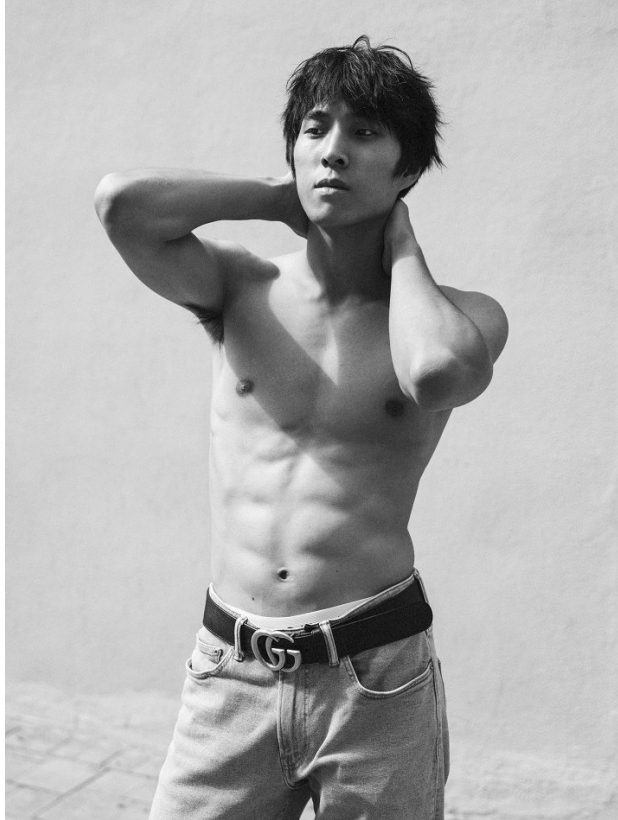

BOSS MODELS

CAPE TOWN

MUZI LI

Height: 183cm Chest: 96cm Waist: 77cm Suit: 38 R Shoe: 9.5 UK Hair: Black Eyes: Brown

BOSS MODELS

CAPE TOWN

MUZI LI

Height: 183cm Chest: 96cm Waist: 77cm Suit: 38 R Shoe: 9.5 UK Hair: Black Eyes: Brown