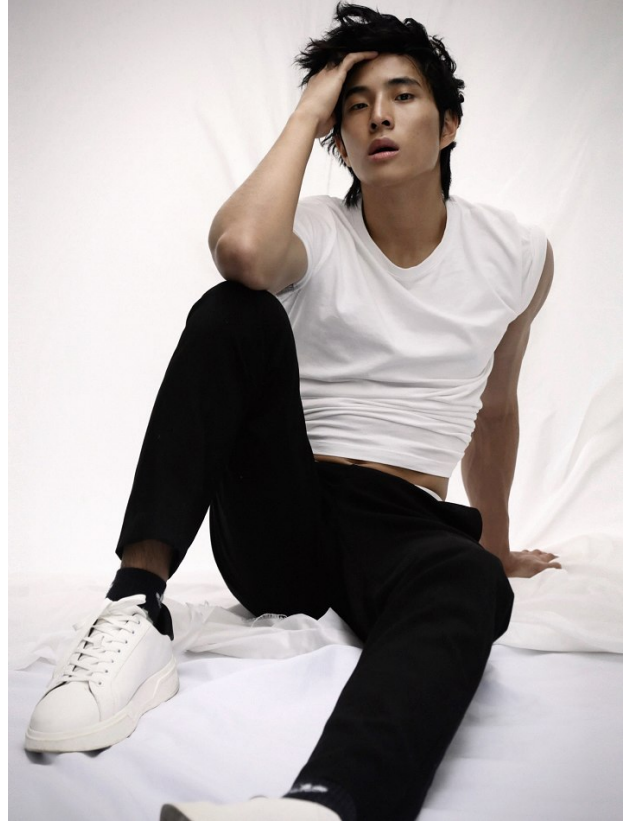

BOSS MODELS

CAPE TOWN

MUZI LI

Height: 183cm Chest: 96cm Waist: 77cm Suit: 38 R Shoe: 9.5 UK Hair: Black Eyes: Brown

BOSS MODELS

CAPE TOWN

MUZI LI

Height: 183cm Chest: 96cm Waist: 77cm Suit: 38 R Shoe: 9.5 UK Hair: Black Eyes: Brown