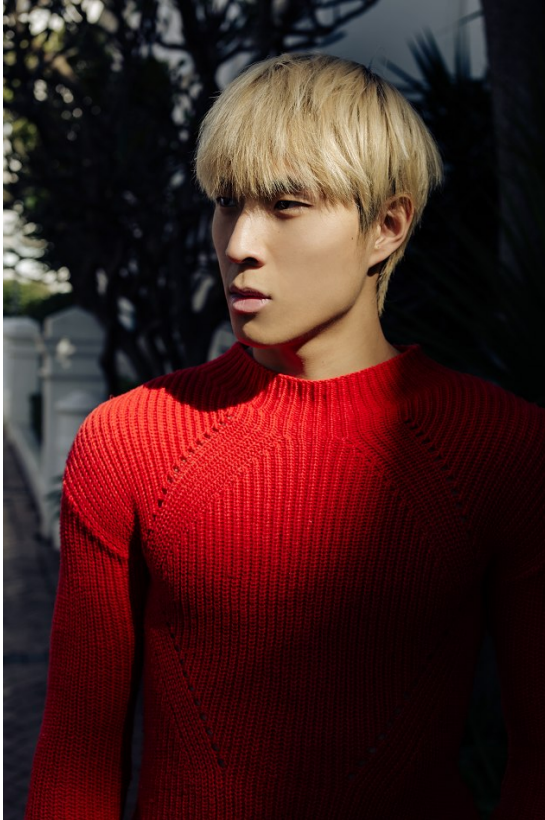

BOSS MODELS

CAPE TOWN

MUZI LI

Height: 183cm Chest: 96cm Waist: 77cm Suit: 38 R Shoe: 9.5 UK Hair: Black Eyes: Brown

BOSS MODELS

CAPE TOWN

MUZI LI

Height: 183cm Chest: 96cm Waist: 77cm Suit: 38 R Shoe: 9.5 UK Hair: Black Eyes: Brown