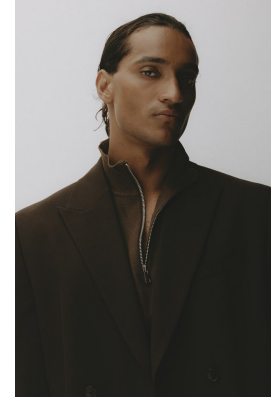

BOSS MODELS

CAPE TOWN

JADEN HOEDEMAKER

Height: 181cm Chest: 99cm Waist: 76cm Suit: 40 R Shoe: 10 UK Hair: Brown Eyes: Brown

BOSS MODELS

CAPE TOWN

JADEN HOEDEMAKER

Height: 181cm Chest: 99cm Waist: 76cm Suit: 40 R Shoe: 10 UK Hair: Brown Eyes: Brown

BOSS MODELS

CAPE TOWN

JADEN HOEDEMAKER

Height: 181cm Chest: 99cm Waist: 76cm Suit: 40 R Shoe: 10 UK Hair: Brown Eyes: Brown