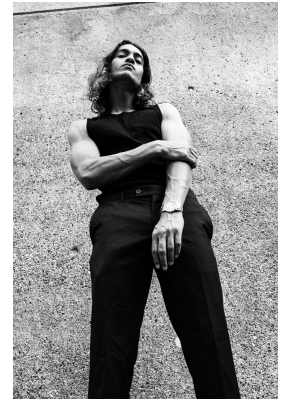

# BOSS MODELS

CAPE TOWN

## JADEN HOEDEMAEKER

Height: 181cm Chest: 99cm Waist: 79cm Suit: 40 R Shoe: 10 UK Hair: Brown Eyes: Brown