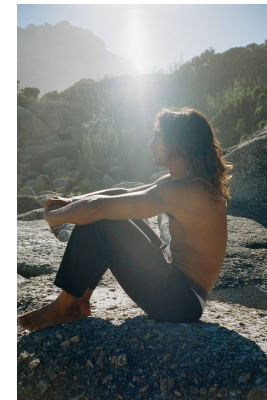

BOSS MODELS

CAPE TOWN

JADEN HOEDEMAKER

Height: 181cm Chest: 99cm Waist: 79cm Suit: 40 R Shoe: 10 UK Hair: Brown Eyes: Brown