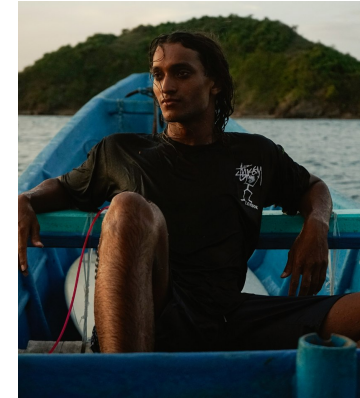

BOSS MODELS

CAPE TOWN

JADEN HOEDEMAKER

Height: 181cm Chest: 99cm Waist: 76cm Suit: 40 R Shoe: 10 UK Hair: Brown Eyes: Brown

BOSS MODELS

CAPE TOWN

JADEN HOEDEMAKER

Height: 181cm Chest: 99cm Waist: 76cm Suit: 40 R Shoe: 10 UK Hair: Brown Eyes: Brown

BOSS MODELS

CAPE TOWN

JADEN HOEDEMAKER

Height: 181cm Chest: 99cm Waist: 76cm Suit: 40 R Shoe: 10 UK Hair: Brown Eyes: Brown