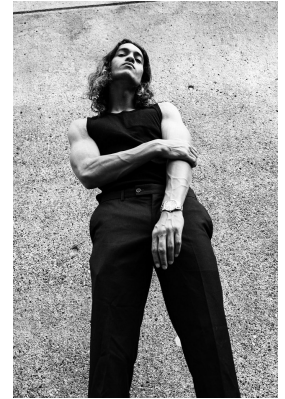

BOSS MODELS

CAPE TOWN

JADEN HOEDEMAKER

Height: 181cm Chest: 99cm Waist: 76cm Suit: 40 R Shoe: 10 UK Hair: Brown Eyes: Brown

BOSS MODELS

CAPE TOWN

JADEN HOEDEMAKER

Height: 181cm Chest: 99cm Waist: 76cm Suit: 40 R Shoe: 10 UK Hair: Brown Eyes: Brown

BOSS MODELS

CAPE TOWN

JADEN HOEDEMAKER

Height: 181cm Chest: 99cm Waist: 76cm Suit: 40 R Shoe: 10 UK Hair: Brown Eyes: Brown