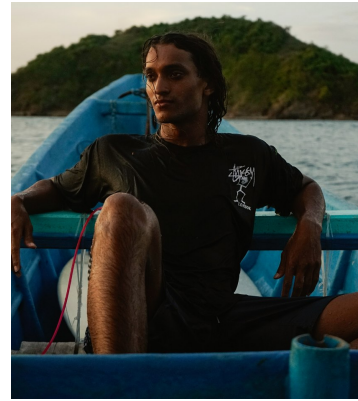

# BOSS MODELS

CAPE TOWN

## JADEN HOEDEMAKER

Height: 181cm Chest: 102cm Waist: 79cm Suit: 40 R Shoe: 10 UK Hair: Brown Eyes: Brown

# BOSS MODELS

CAPE TOWN

JADEN HOEDEMAKER

Height: 181cm Chest: 102cm Waist: 79cm Suit: 40 R Shoe: 10 UK Hair: Brown Eyes: Brown