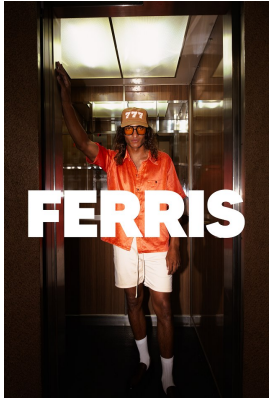

# BOSS MODELS

CAPE TOWN

## JADEN HOEDEMAEKER

Height: 181cm Chest: 99cm Waist: 79cm Suit: 40 R Shoe: 10 UK Hair: Brown Eyes: Brown