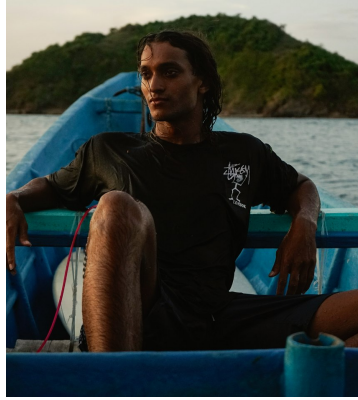

# BOSS MODELS

CAPE TOWN

## JADEN HOEDEMAKER

Height: 181cm Chest: 99cm Waist: 79cm Suit: 40 R Shoe: 10 UK Hair: Brown Eyes: Brown