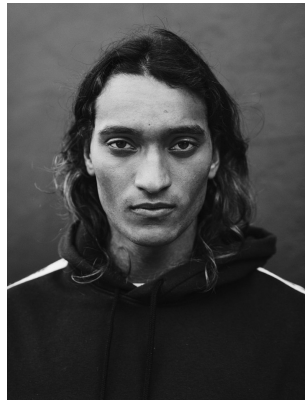

# BOSS MODELS

CAPE TOWN

## JADEN HOEDEMAKER

Height: 181cm Chest: 102cm Waist: 79cm Suit: 40 R Shoe: 10 UK Hair: Brown Eyes: Brown

# BOSS MODELS

CAPE TOWN

JADEN HOEDEMAKER

Height: 181cm Chest: 102cm Waist: 79cm Suit: 40 R Shoe: 10 UK Hair: Brown Eyes: Brown