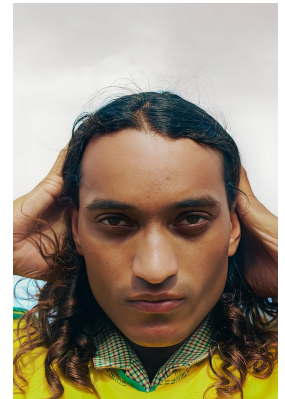

BOSS MODELS

CAPE TOWN

JADEN HOEDEMAKER

Height: 181cm Chest: 99cm Waist: 76cm Suit: 40 R Shoe: 10 UK Hair: Brown Eyes: Brown

BOSS MODELS

CAPE TOWN

JADEN HOEDEMAKER

Height: 181cm Chest: 99cm Waist: 76cm Suit: 40 R Shoe: 10 UK Hair: Brown Eyes: Brown

BOSS MODELS

CAPE TOWN

JADEN HOEDEMAKER

Height: 181cm Chest: 99cm Waist: 76cm Suit: 40 R Shoe: 10 UK Hair: Brown Eyes: Brown