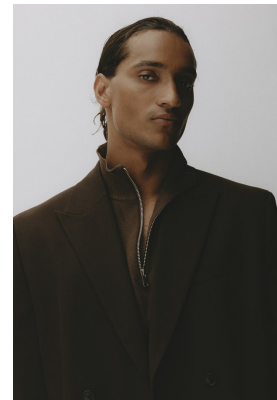

# BOSS MODELS

CAPE TOWN

## JADEN HOEDEMAKER

Height: 181cm Chest: 102cm Waist: 79cm Suit: 40 R Shoe: 10 UK Hair: Brown Eyes: Brown

# BOSS MODELS

CAPE TOWN

JADEN HOEDEMAKER

Height: 181cm Chest: 102cm Waist: 79cm Suit: 40 R Shoe: 10 UK Hair: Brown Eyes: Brown