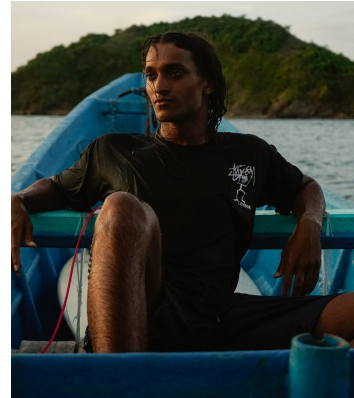

# BOSS MODELS

CAPE TOWN

## JADEN HOEDEMAEKER

Height: 181cm Chest: 99cm Waist: 79cm Suit: 40 R Shoe: 10 UK Hair: Brown Eyes: Brown