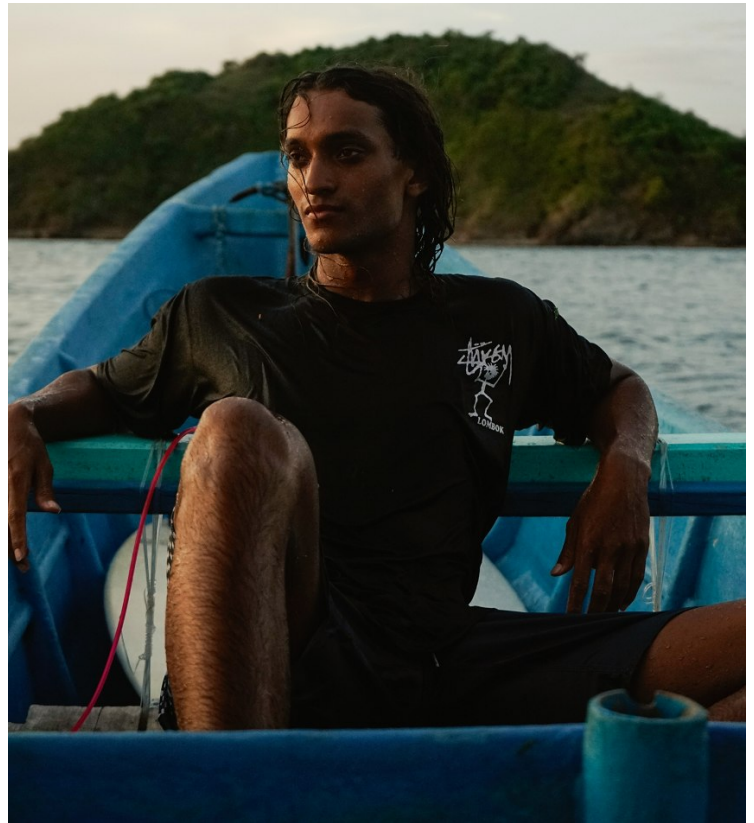

BOSS MODELS

CAPE TOWN

JADEN HOEDEMAKER

Height: 181cm Chest: 99cm Waist: 76cm Suit: 40 R Shoe: 10 UK Hair: Brown Eyes: Brown