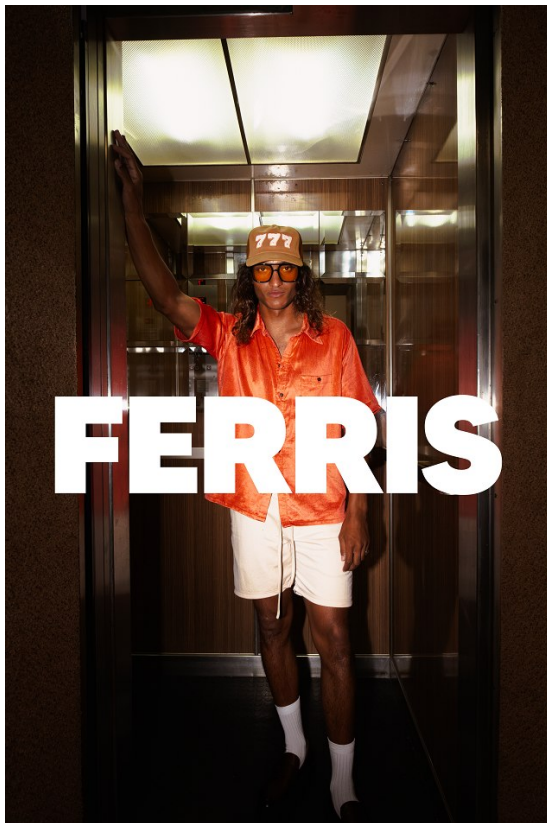

BOSS MODELS

CAPE TOWN

JADEN HOEDEMAKER

Height: 181cm Chest: 102cm Waist: 79cm Suit: 40 R Shoe: 10 UK Hair: Brown Eyes: Brown

BOSS MODELS

CAPE TOWN

JADEN HOEDEMAKER

Height: 181cm Chest: 102cm Waist: 79cm Suit: 40 R Shoe: 10 UK Hair: Brown Eyes: Brown