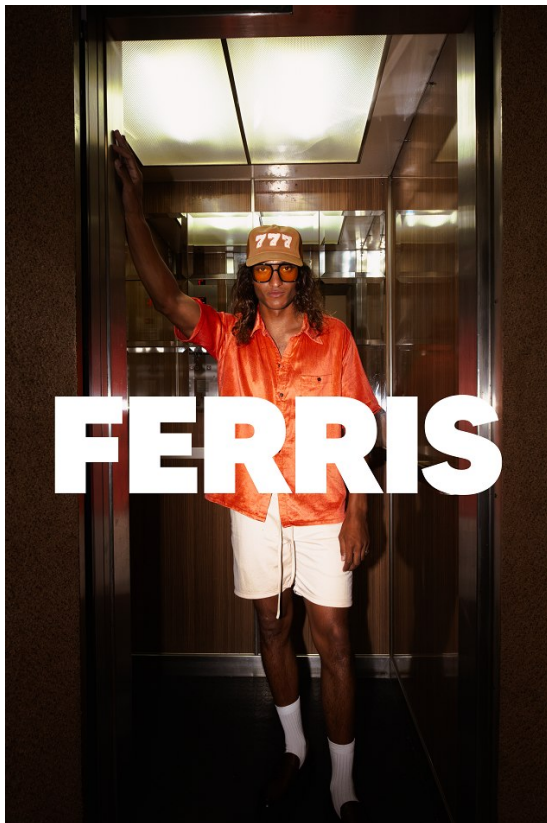

# BOSS MODELS

CAPE TOWN

JADEN HOEDEMAKER

Height: 181cm Chest: 99cm Waist: 76cm Suit: 40 R Shoe: 10 UK Hair: Brown Eyes: Brown