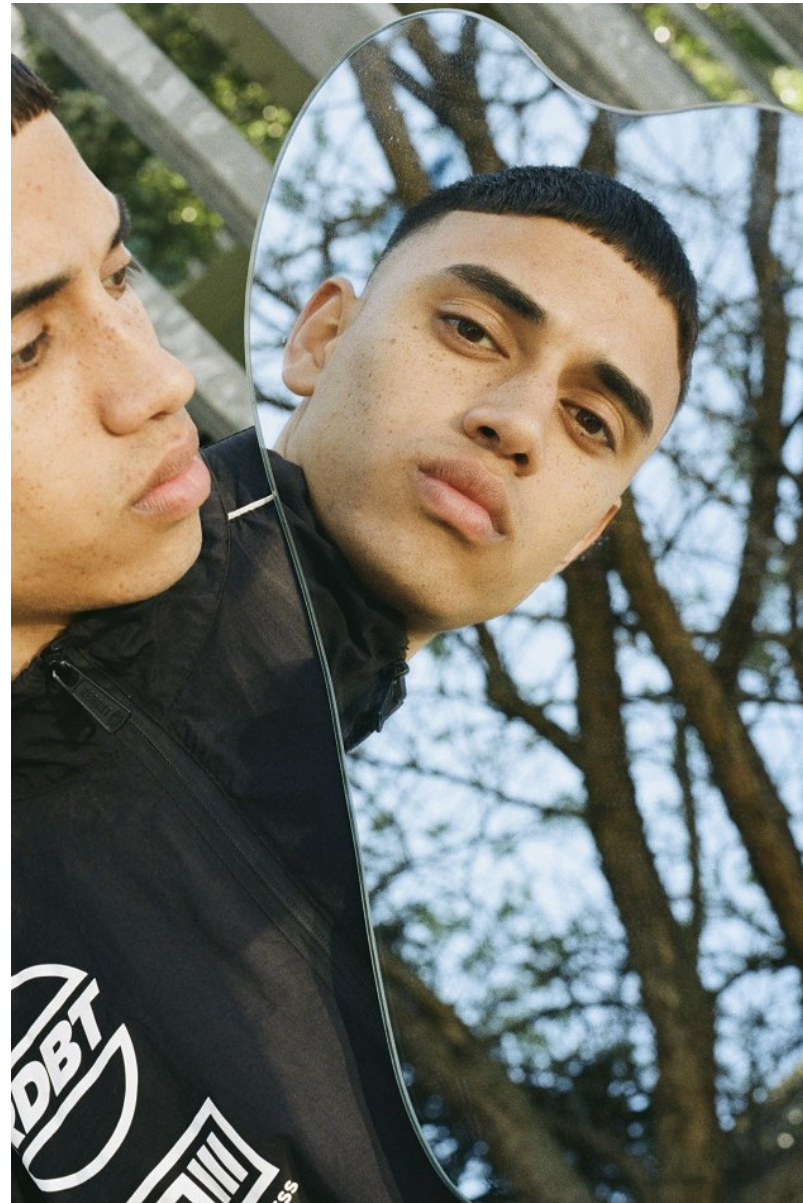

BOSS MODELS

CAPE TOWN

BRAD BIEGNAAR

Height: 188cm Chest: 92cm Waist: 70cm Suit: 36 R Shoe: 10 UK Hair: Black Eyes: Brown

BOSS MODELS

CAPE TOWN

BRAD BIEGNAAR

Height: 188cm Chest: 92cm Waist: 70cm Suit: 36 R Shoe: 10 UK Hair: Black Eyes: Brown

BOSS MODELS

CAPE TOWN

Dossier | MAN

GAME- CHANGING

Get your sweat on in style

When it comes to active wear, it's all about comfortable and adaptable layers—items that are easily pulled on and off, depending on the environment. Pieces that are flexible, sweat-wicking and look as good during sweat sessions as they do when you're cooling down sipping that protein shake.

197

BRAD BIEGNAAR

Height: 188cm Chest: 92cm Waist: 70cm Suit: 36 R Shoe: 10 UK Hair: Black Eyes: Brown

BOSS MODELS

CAPE TOWN

BRAD BIEGNAAR

Height: 188cm Chest: 92cm Waist: 70cm Suit: 36 R Shoe: 10 UK Hair: Black Eyes: Brown