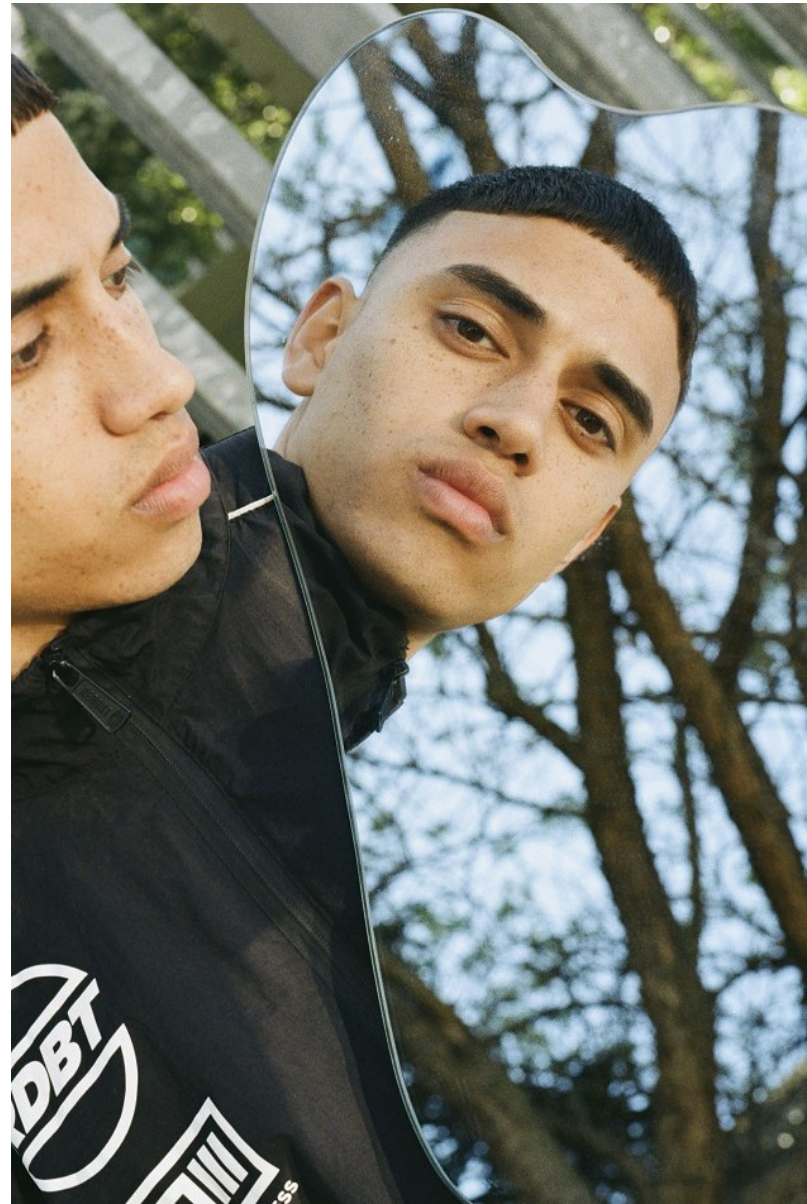

# BOSS MODELS

CAPE TOWN

**BRAD BIEGNAAR**

Height: 188cm Chest: 91cm Waist: 68cm Suit: 36 R Shoe: 10 UK Hair: Black Eyes: Brown

# BOSS MODELS

CAPE TOWN

BRAD BIEGNAAR

Height: 188cm Chest: 91cm Waist: 68cm Suit: 36 R Shoe: 10 UK Hair: Black Eyes: Brown

# BOSS MODELS

CAPE TOWN

Dossier | MAN