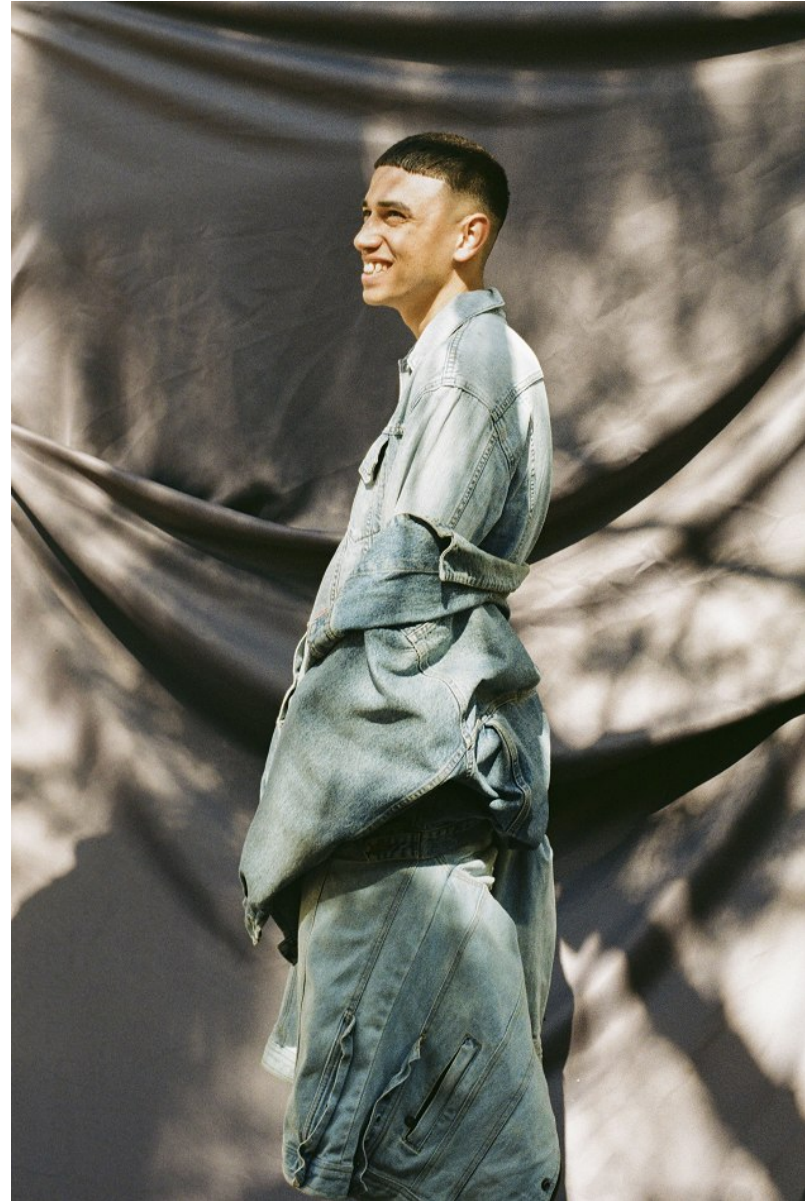

BOSS MODELS

CAPE TOWN

BRAD BIEGNAAR

Height: 188cm Chest: 92cm Waist: 70cm Suit: 36 R Shoe: 10 UK Hair: Black Eyes: Brown