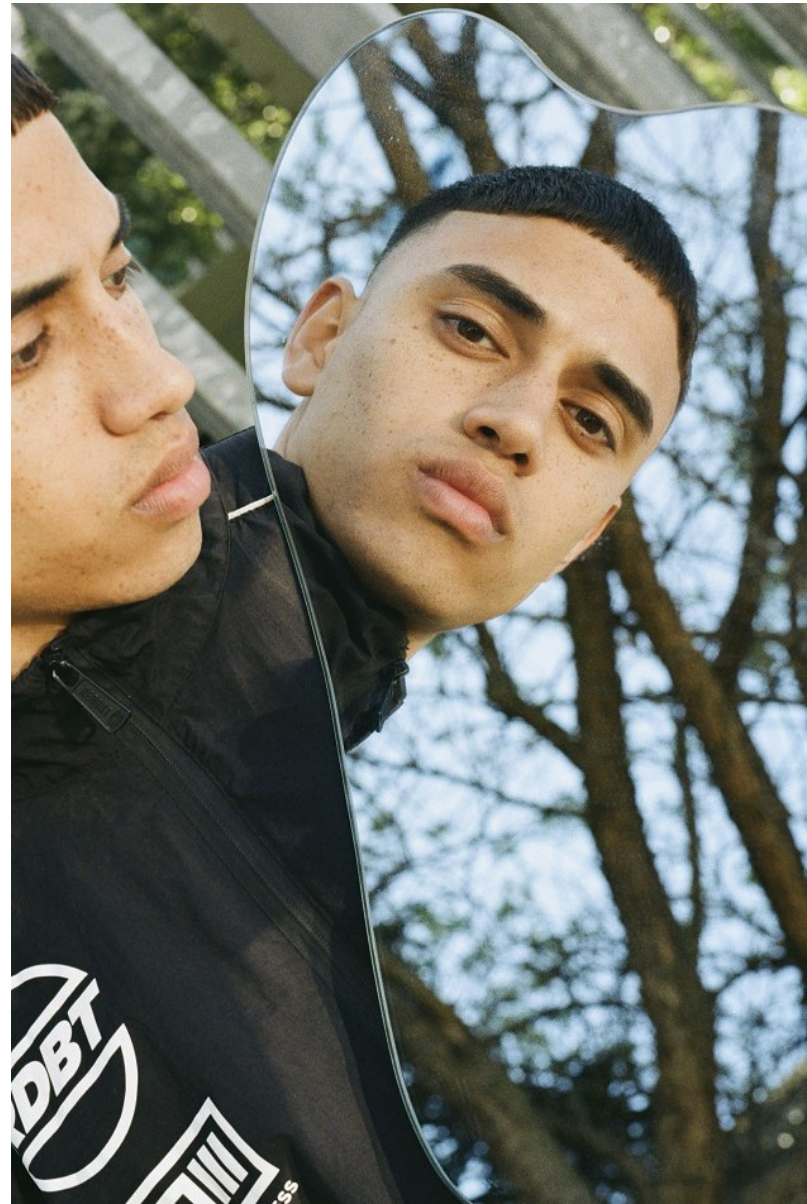

BOSS MODELS

CAPE TOWN

BRAD BIEGNAAR

Height: 188cm Chest: 91cm Waist: 68cm Suit: 36 R Shoe: 10 UK Hair: Black Eyes: Brown

BOSS MODELS

CAPE TOWN

BRAD BIEGNAAR

Height: 188cm Chest: 91cm Waist: 68cm Suit: 36 R Shoe: 10 UK Hair: Black Eyes: Brown

BOSS MODELS

CAPE TOWN

Dossier | MAN

GAME- CHANGING

Get your sweat on in style

When it comes to active wear, it's all about comfortable and adaptable layers—items that are easily pulled on and off, depending on the environment. Pieces that are flexible, sweat-wicking and look as good during sweat sessions as they do when you're cooling down sipping that protein shake.

197

BRAD BIEGNAAR

Height: 188cm Chest: 91cm Waist: 68cm Suit: 36 R Shoe: 10 UK Hair: Black Eyes: Brown

BOSS MODELS

CAPE TOWN

BRAD BIEGNAAR

Height: 188cm Chest: 91cm Waist: 68cm Suit: 36 R Shoe: 10 UK Hair: Black Eyes: Brown