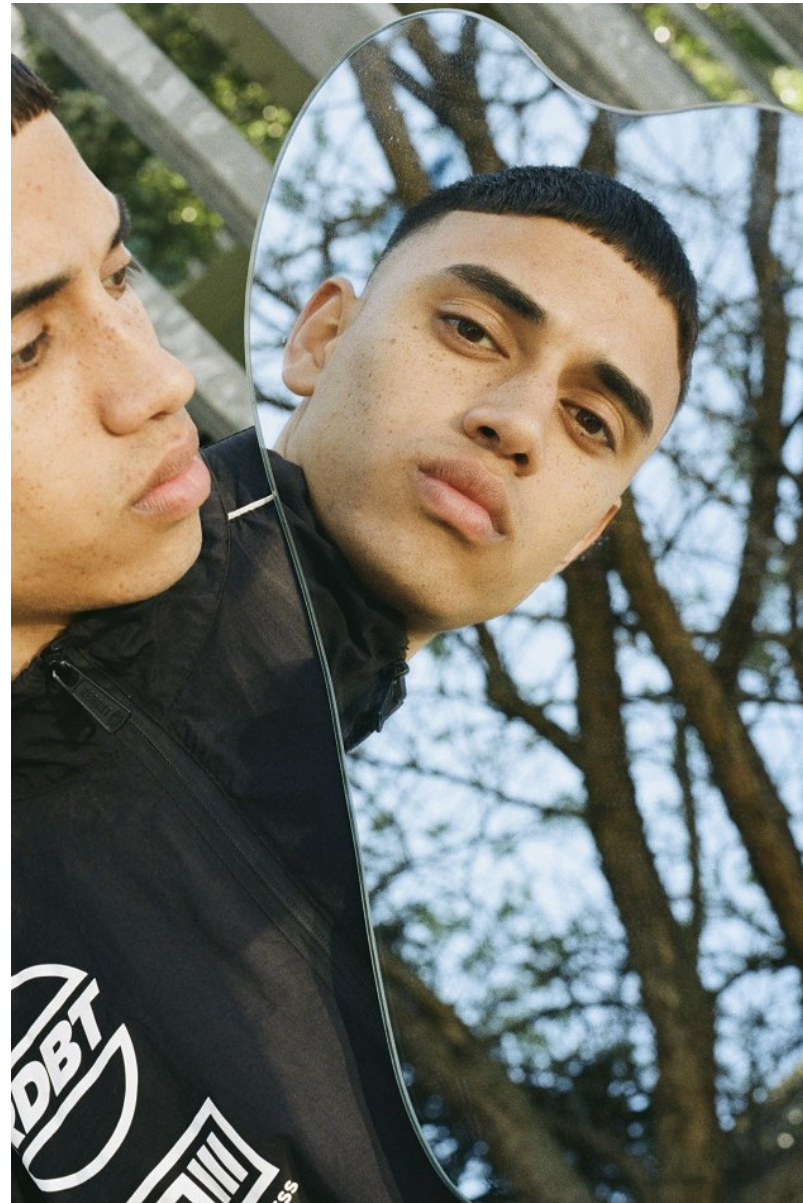

# BOSS MODELS

CAPE TOWN

**BRAD BIEGNAAR**

Height: 188cm Chest: 92cm Waist: 70cm Suit: 36 R Shoe: 10 UK Hair: Black Eyes: Brown

# BOSS MODELS

CAPE TOWN

BRAD BIEGNAAR

Height: 188cm Chest: 92cm Waist: 70cm Suit: 36 R Shoe: 10 UK Hair: Black Eyes: Brown

# BOSS MODELS

CAPE TOWN

Dossier | MAN