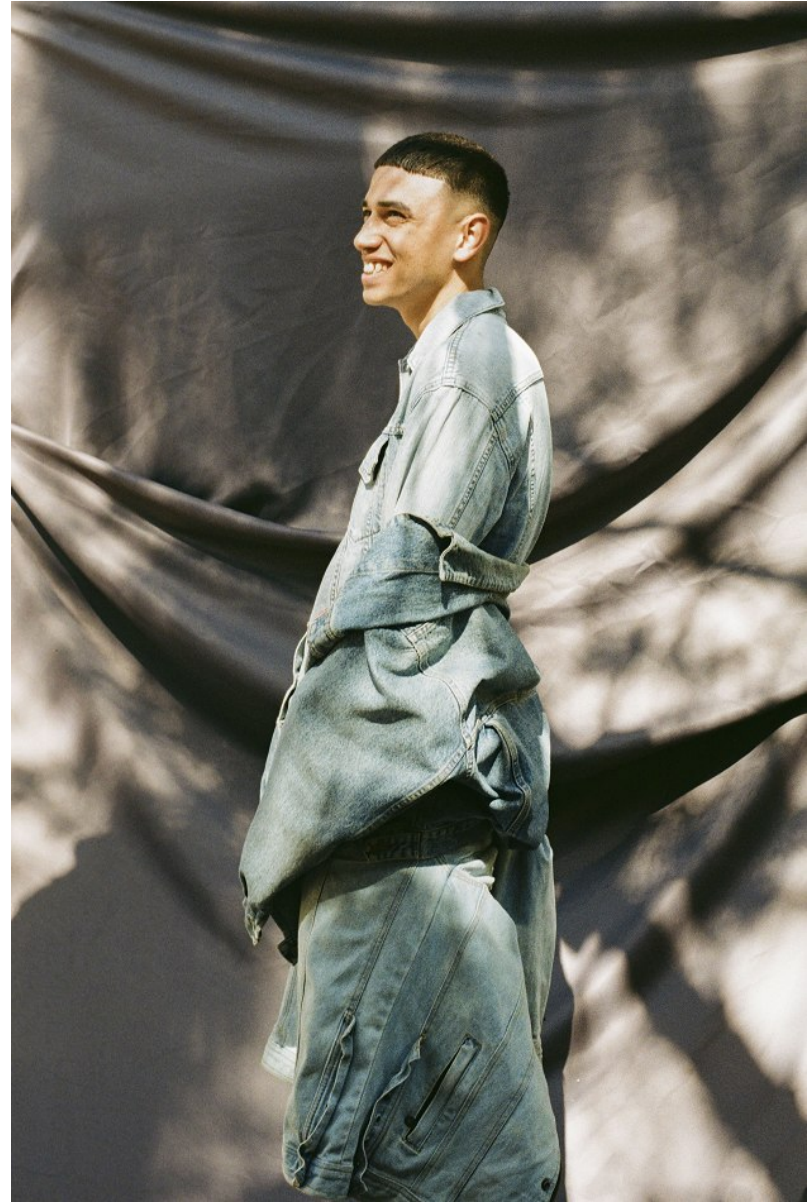

BOSS MODELS

CAPE TOWN

BRAD BIEGNAAR

Height: 188cm Chest: 91cm Waist: 68cm Suit: 36 R Shoe: 10 UK Hair: Black Eyes: Brown