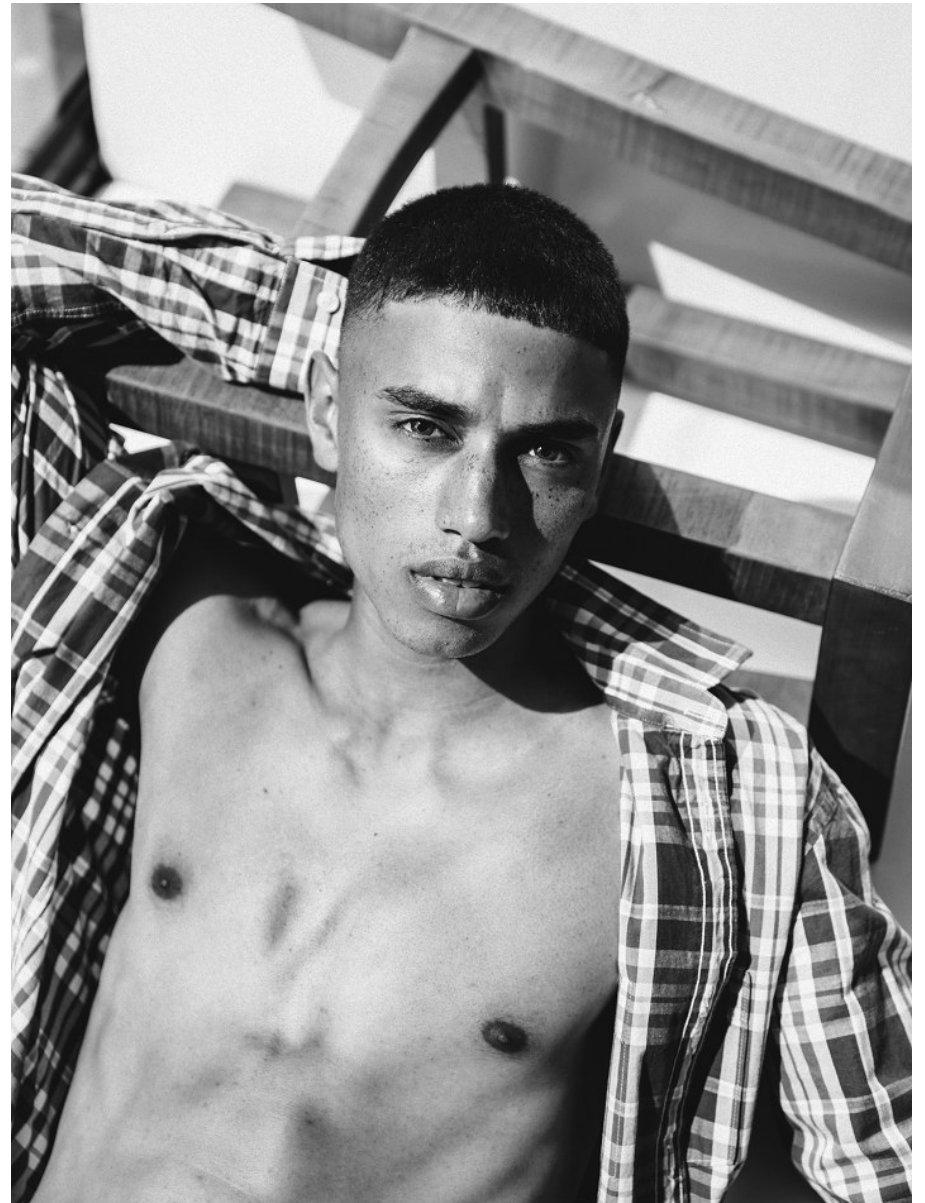

BOSS MODELS

CAPE TOWN

BRAD BIEGNAAR

Height: 188cm Chest: 92cm Waist: 70cm Suit: 36 R Shoe: 10 UK Hair: Black Eyes: Brown