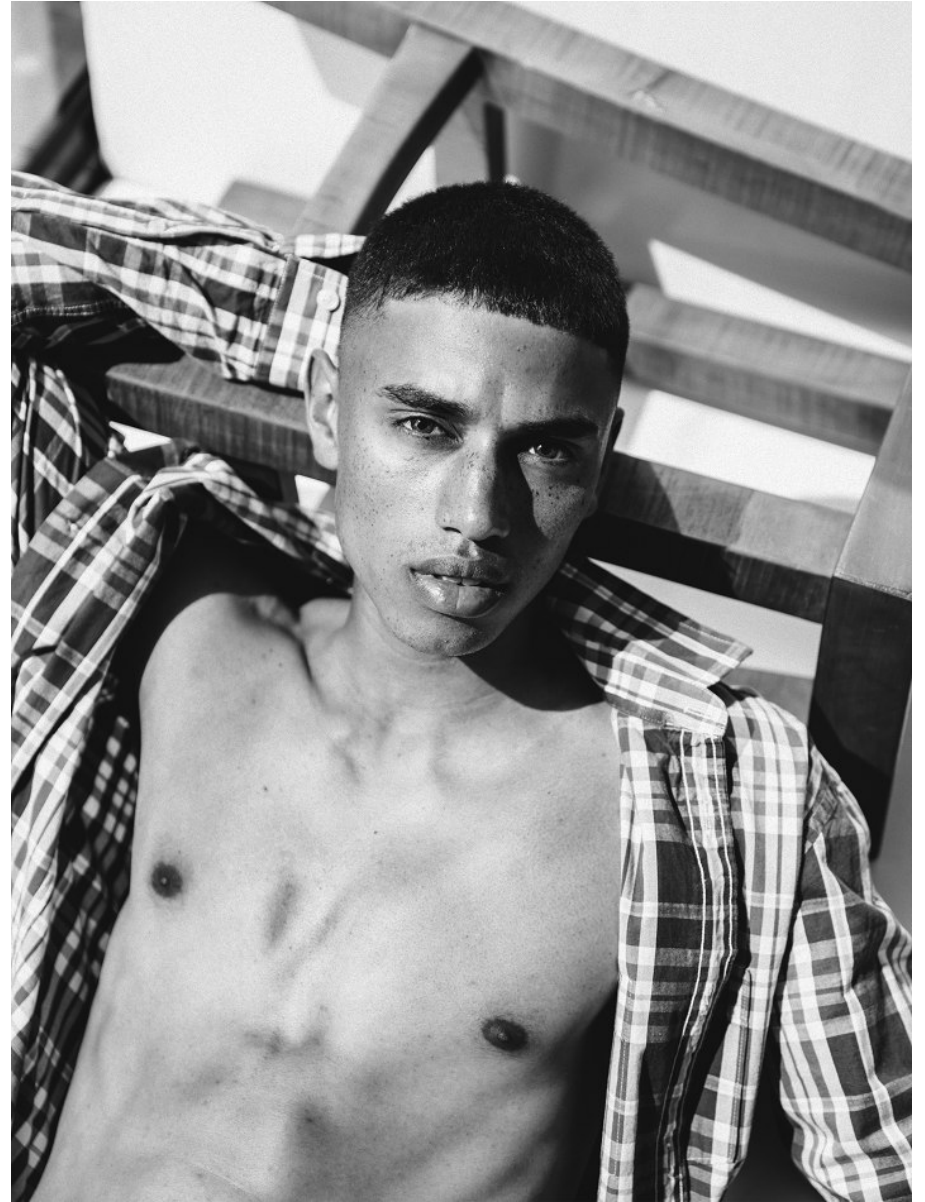

BOSS MODELS

CAPE TOWN

BRAD BIEGNAAR

Height: 188cm Chest: 91cm Waist: 68cm Suit: 36 R Shoe: 10 UK Hair: Black Eyes: Brown