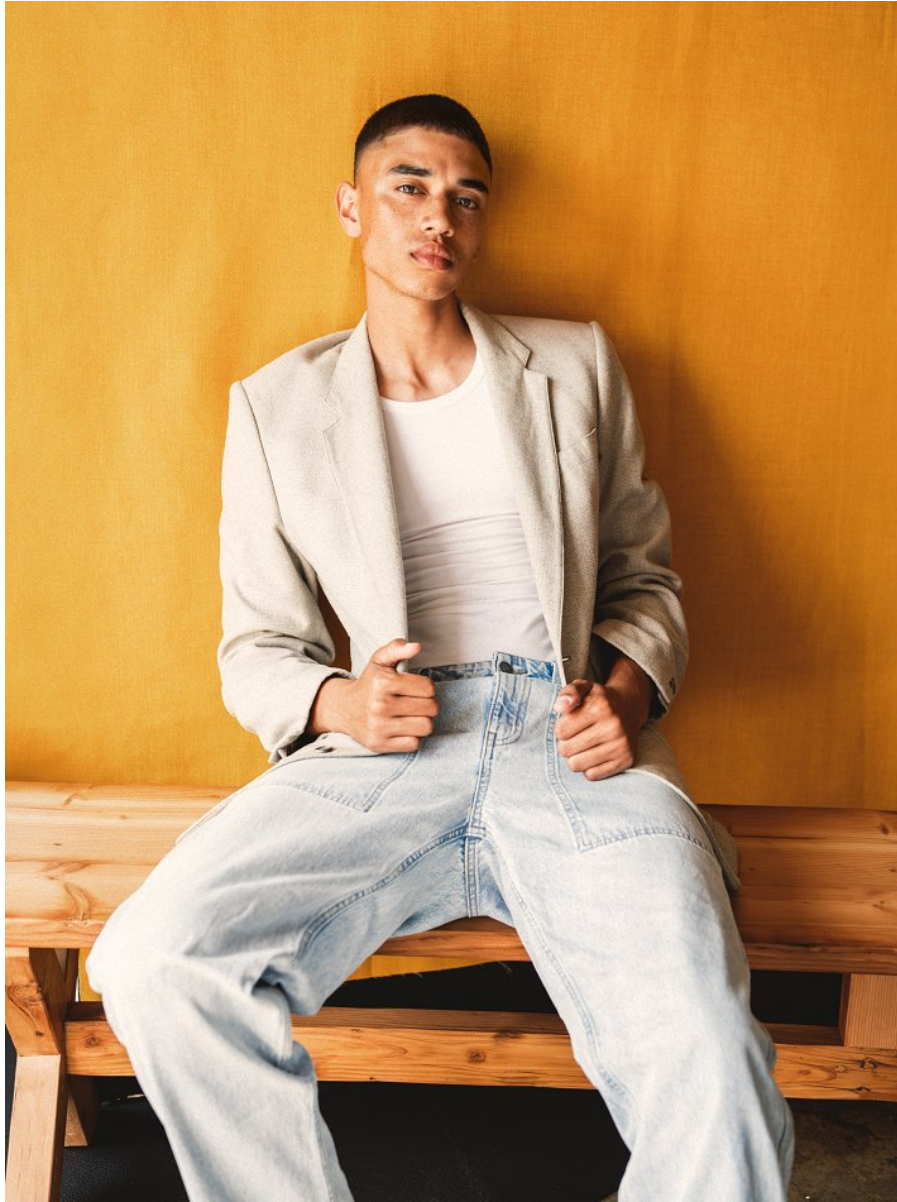

BOSS MODELS

CAPE TOWN

BRAD BIEGNAAR

Height: 188cm Chest: 91cm Waist: 68cm Suit: 36 R Shoe: 10 UK Hair: Black Eyes: Brown