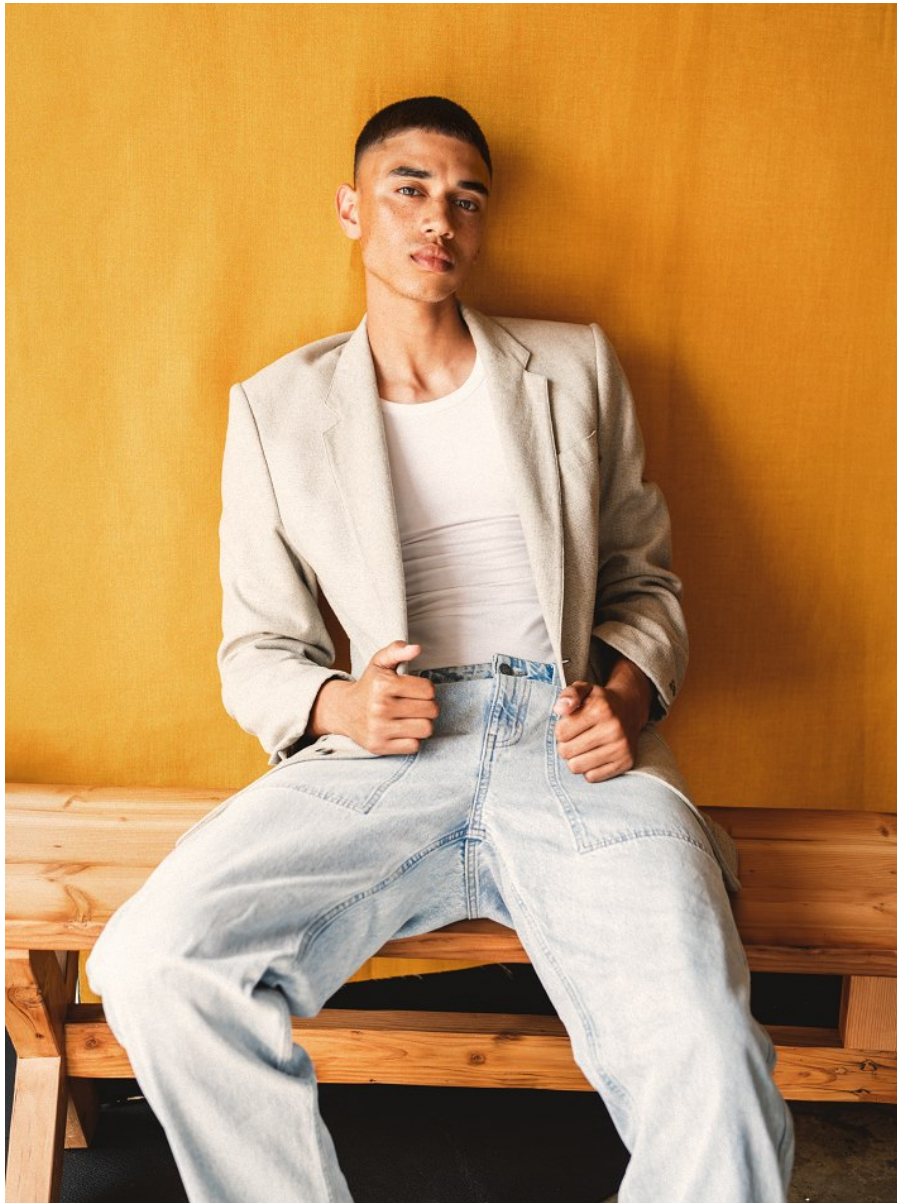

BOSS MODELS

CAPE TOWN

BRAD BIEGNAAR

Height: 188cm Chest: 92cm Waist: 70cm Suit: 36 R Shoe: 10 UK Hair: Black Eyes: Brown