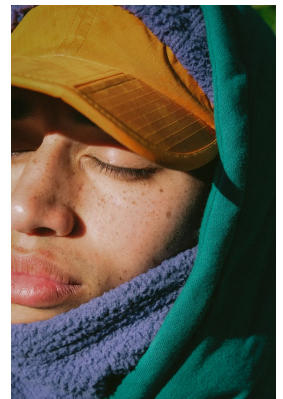

BOSS MODELS

CAPE TOWN

BRAD BIEGNAAR

Height: 188cm Chest: 92cm Waist: 70cm Suit: 36 R Shoe: 10 UK Hair: Black Eyes: Brown