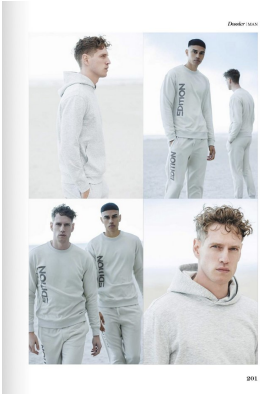

BOSS MODELS

CAPE TOWN

BRAD BIEGNAAR

Height: 188cm Chest: 92cm Waist: 70cm Suit: 36 R Shoe: 10 UK Hair: Black Eyes: Brown

BOSS MODELS

CAPE TOWN

BRAD BIEGNAAR

Height: 188cm Chest: 92cm Waist: 70cm Suit: 36 R Shoe: 10 UK Hair: Black Eyes: Brown