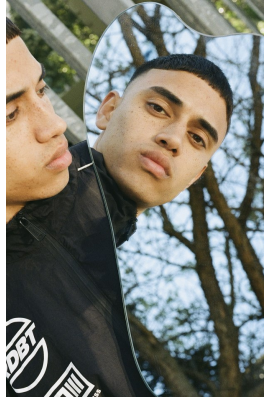

BOSS MODELS

CAPE TOWN

BRAD BIEGNAAR

Height: 188cm Chest: 91cm Waist: 68cm Suit: 36 R Shoe: 10 UK Hair: Black Eyes: Brown

BOSS MODELS

CAPE TOWN

BRAD BIEGNAAR

Height: 188cm Chest: 91cm Waist: 68cm Suit: 36 R Shoe: 10 UK Hair: Black Eyes: Brown