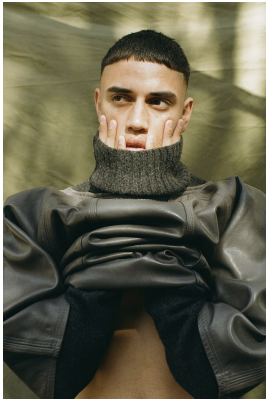

BOSS MODELS

CAPE TOWN

BRAD BIEGNAAR

Height: 188cm Chest: 91cm Waist: 68cm Suit: 36 R Shoe: 10 UK Hair: Black Eyes: Brown

BOSS MODELS

CAPE TOWN

BRAD BIEGNAAR

Height: 188cm Chest: 91cm Waist: 68cm Suit: 36 R Shoe: 10 UK Hair: Black Eyes: Brown