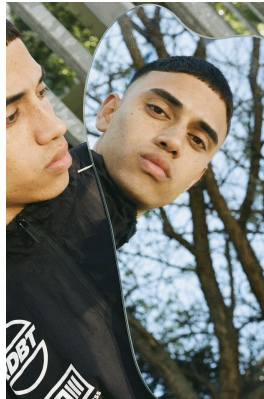

BOSS MODELS

CAPE TOWN

BRAD BIEGNAAR

Height: 188cm Chest: 91cm Waist: 68cm Suit: 36 R Shoe: 10 UK Hair: Black Eyes: Brown

BOSS MODELS

CAPE TOWN

BRAD BIEGNAAR

Height: 188cm Chest: 91cm Waist: 68cm Suit: 36 R Shoe: 10 UK Hair: Black Eyes: Brown