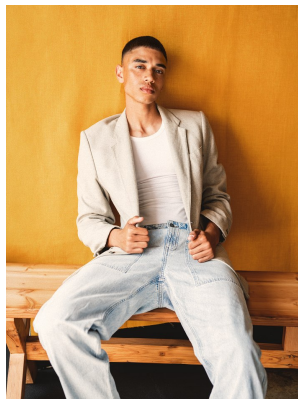

BOSS MODELS

CAPE TOWN

BRAD BIEGNAAR

Height: 188cm Chest: 91cm Waist: 68cm Suit: 36 R Shoe: 10 UK Hair: Black Eyes: Brown

BOSS MODELS

CAPE TOWN

BRAD BIEGNAAR

Height: 188cm Chest: 91cm Waist: 68cm Suit: 36 R Shoe: 10 UK Hair: Black Eyes: Brown