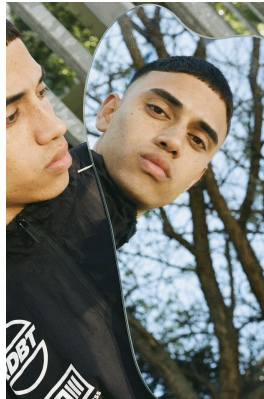

BOSS MODELS

CAPE TOWN

BRAD BIEGNAAR

Height: 188cm Chest: 92cm Waist: 70cm Suit: 36 R Shoe: 10 UK Hair: Black Eyes: Brown

BOSS MODELS

CAPE TOWN

BRAD BIEGNAAR

Height: 188cm Chest: 92cm Waist: 70cm Suit: 36 R Shoe: 10 UK Hair: Black Eyes: Brown