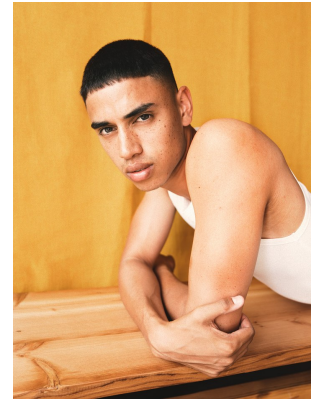

BOSS MODELS

CAPE TOWN

BRAD BIEGNAAR

Height: 188cm Chest: 92cm Waist: 70cm Suit: 36 R Shoe: 10 UK Hair: Black Eyes: Brown

BOSS MODELS

CAPE TOWN

BRAD BIEGNAAR

Height: 188cm Chest: 92cm Waist: 70cm Suit: 36 R Shoe: 10 UK Hair: Black Eyes: Brown