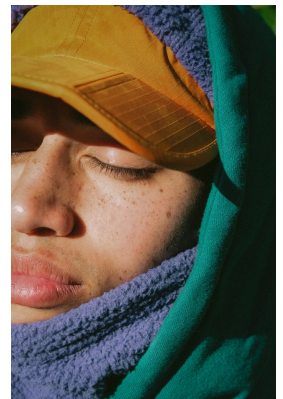

BOSS MODELS

CAPE TOWN

BRAD BIEGNAAR

Height: 188cm Chest: 92cm Waist: 70cm Suit: 36 R Shoe: 10 UK Hair: Black Eyes: Brown

BOSS MODELS

CAPE TOWN

BRAD BIEGNAAR

Height: 188cm Chest: 92cm Waist: 70cm Suit: 36 R Shoe: 10 UK Hair: Black Eyes: Brown