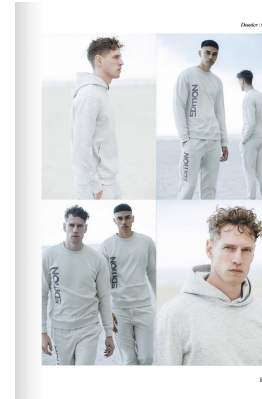

BOSS MODELS

CAPE TOWN

BRAD BIEGNAAR

Height: 188cm Chest: 91cm Waist: 68cm Suit: 36 R Shoe: 10 UK Hair: Black Eyes: Brown

BOSS MODELS

CAPE TOWN

BRAD BIEGNAAR

Height: 188cm Chest: 91cm Waist: 68cm Suit: 36 R Shoe: 10 UK Hair: Black Eyes: Brown