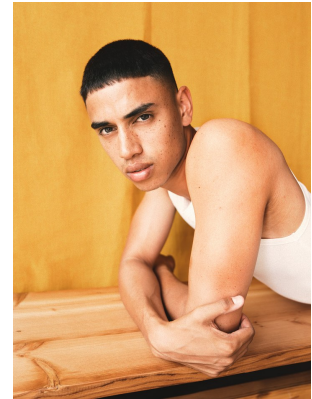

# BOSS MODELS

CAPE TOWN

## BRAD BIEGNAAR

Height: 188cm Chest: 92cm Waist: 70cm Suit: 36 R Shoe: 10 UK Hair: Black Eyes: Brown