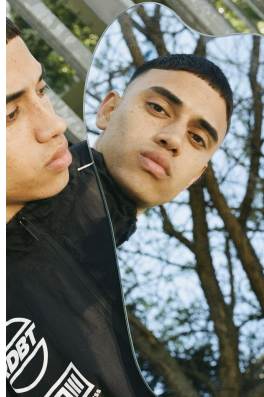

BOSS MODELS

CAPE TOWN

BRAD BIEGNAAR

Height: 188cm Chest: 92cm Waist: 70cm Suit: 36 R Shoe: 10 UK Hair: Black Eyes: Brown

BOSS MODELS

CAPE TOWN

BRAD BIEGNAAR

Height: 188cm Chest: 92cm Waist: 70cm Suit: 36 R Shoe: 10 UK Hair: Black Eyes: Brown