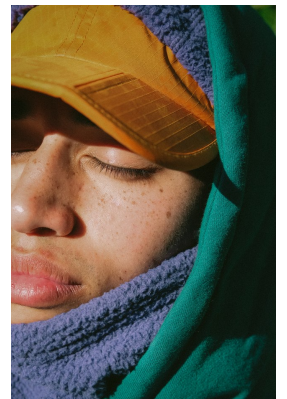

BOSS MODELS

CAPE TOWN

BRAD BIEGNAAR

Height: 188cm Chest: 92cm Waist: 70cm Suit: 36 R Shoe: 10 UK Hair: Black Eyes: Brown

BOSS MODELS

CAPE TOWN

BRAD BIEGNAAR

Height: 188cm Chest: 92cm Waist: 70cm Suit: 36 R Shoe: 10 UK Hair: Black Eyes: Brown