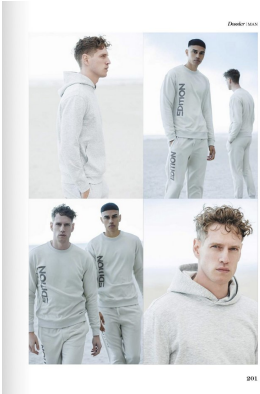

BOSS MODELS

CAPE TOWN

BRAD BIEGNAAR

Height: 188cm Chest: 92cm Waist: 70cm Suit: 36 R Shoe: 10 UK Hair: Black Eyes: Brown