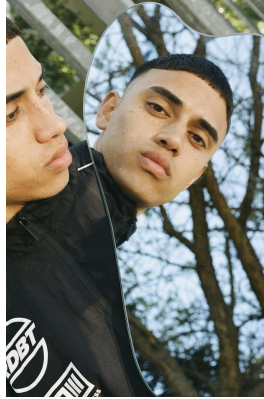

# BOSS MODELS

CAPE TOWN

## BRAD BIEGNAAR

Height: 188cm Chest: 92cm Waist: 70cm Suit: 36 R Shoe: 10 UK Hair: Black Eyes: Brown