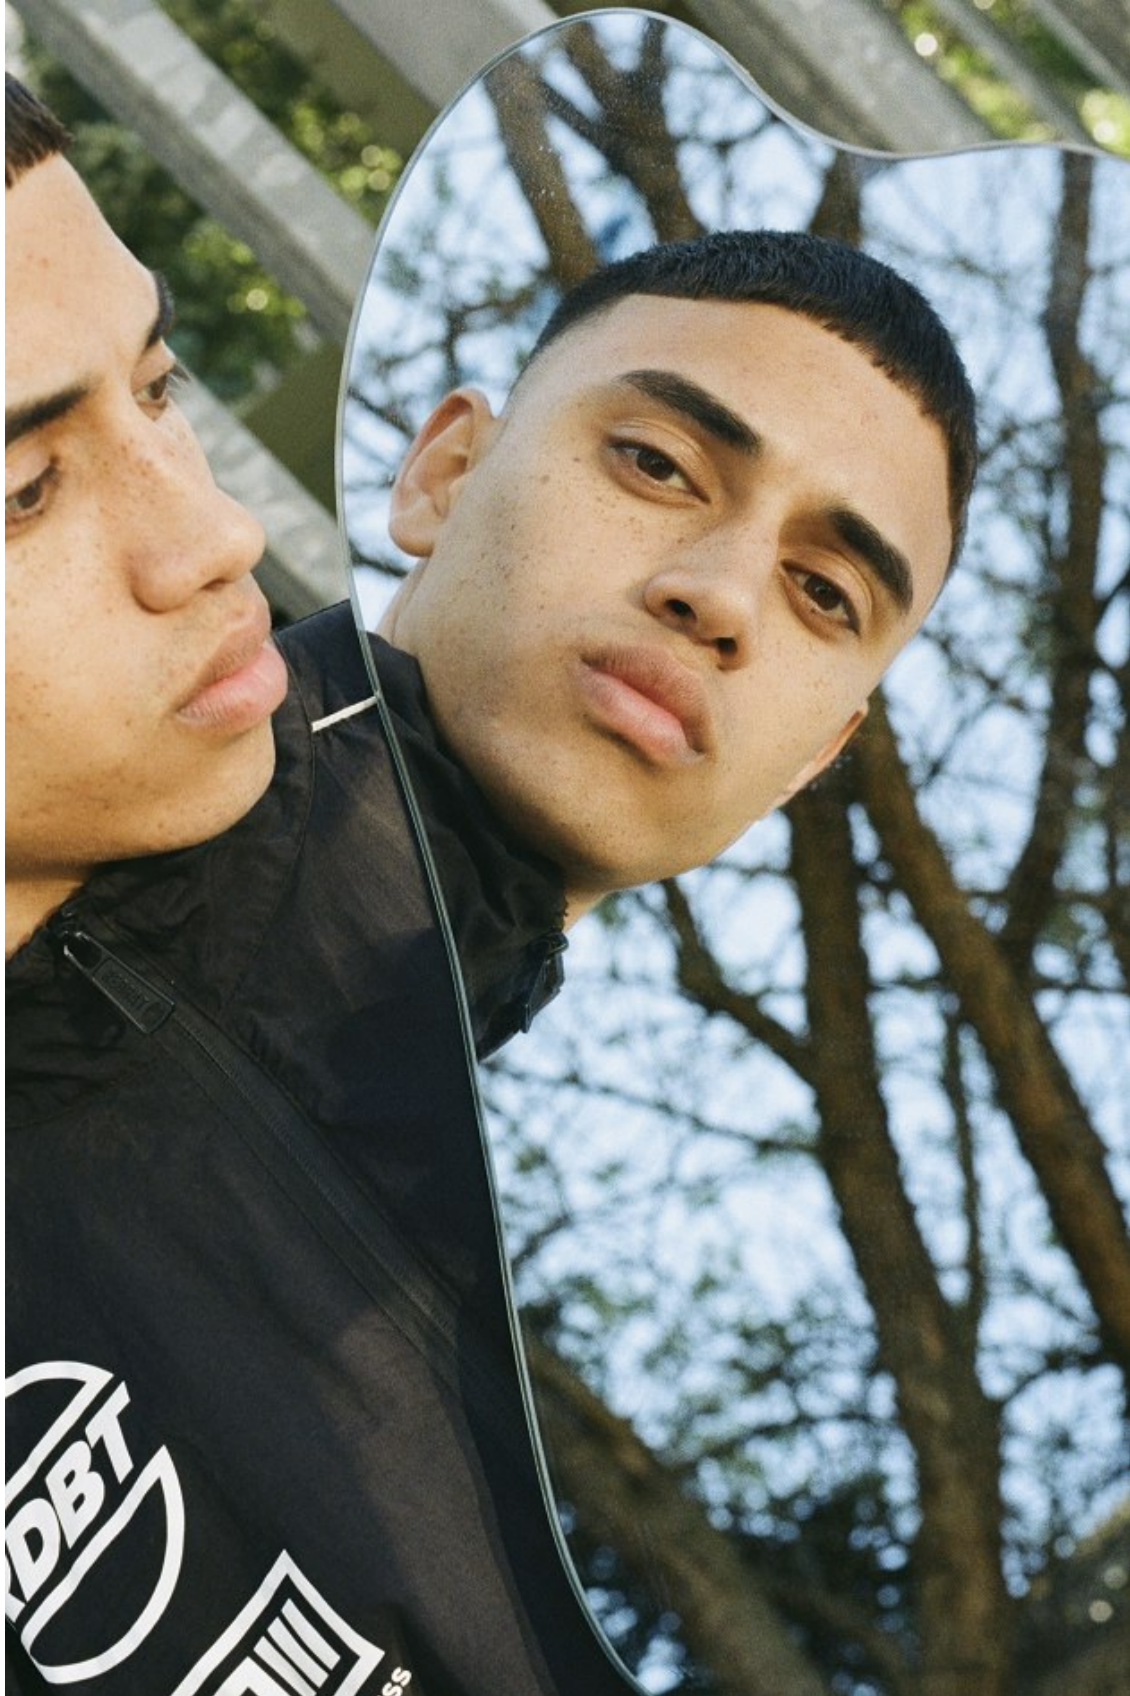

# BOSS MODELS

CAPE TOWN

**BRAD BIEGNAAR**

Height: 188cm Chest: 92cm Waist: 70cm Suit: 36 R Shoe: 10 UK Hair: Black Eyes: Brown

# BOSS MODELS

CAPE TOWN

BRAD BIEGNAAR

Height: 188cm Chest: 92cm Waist: 70cm Suit: 36 R Shoe: 10 UK Hair: Black Eyes: Brown