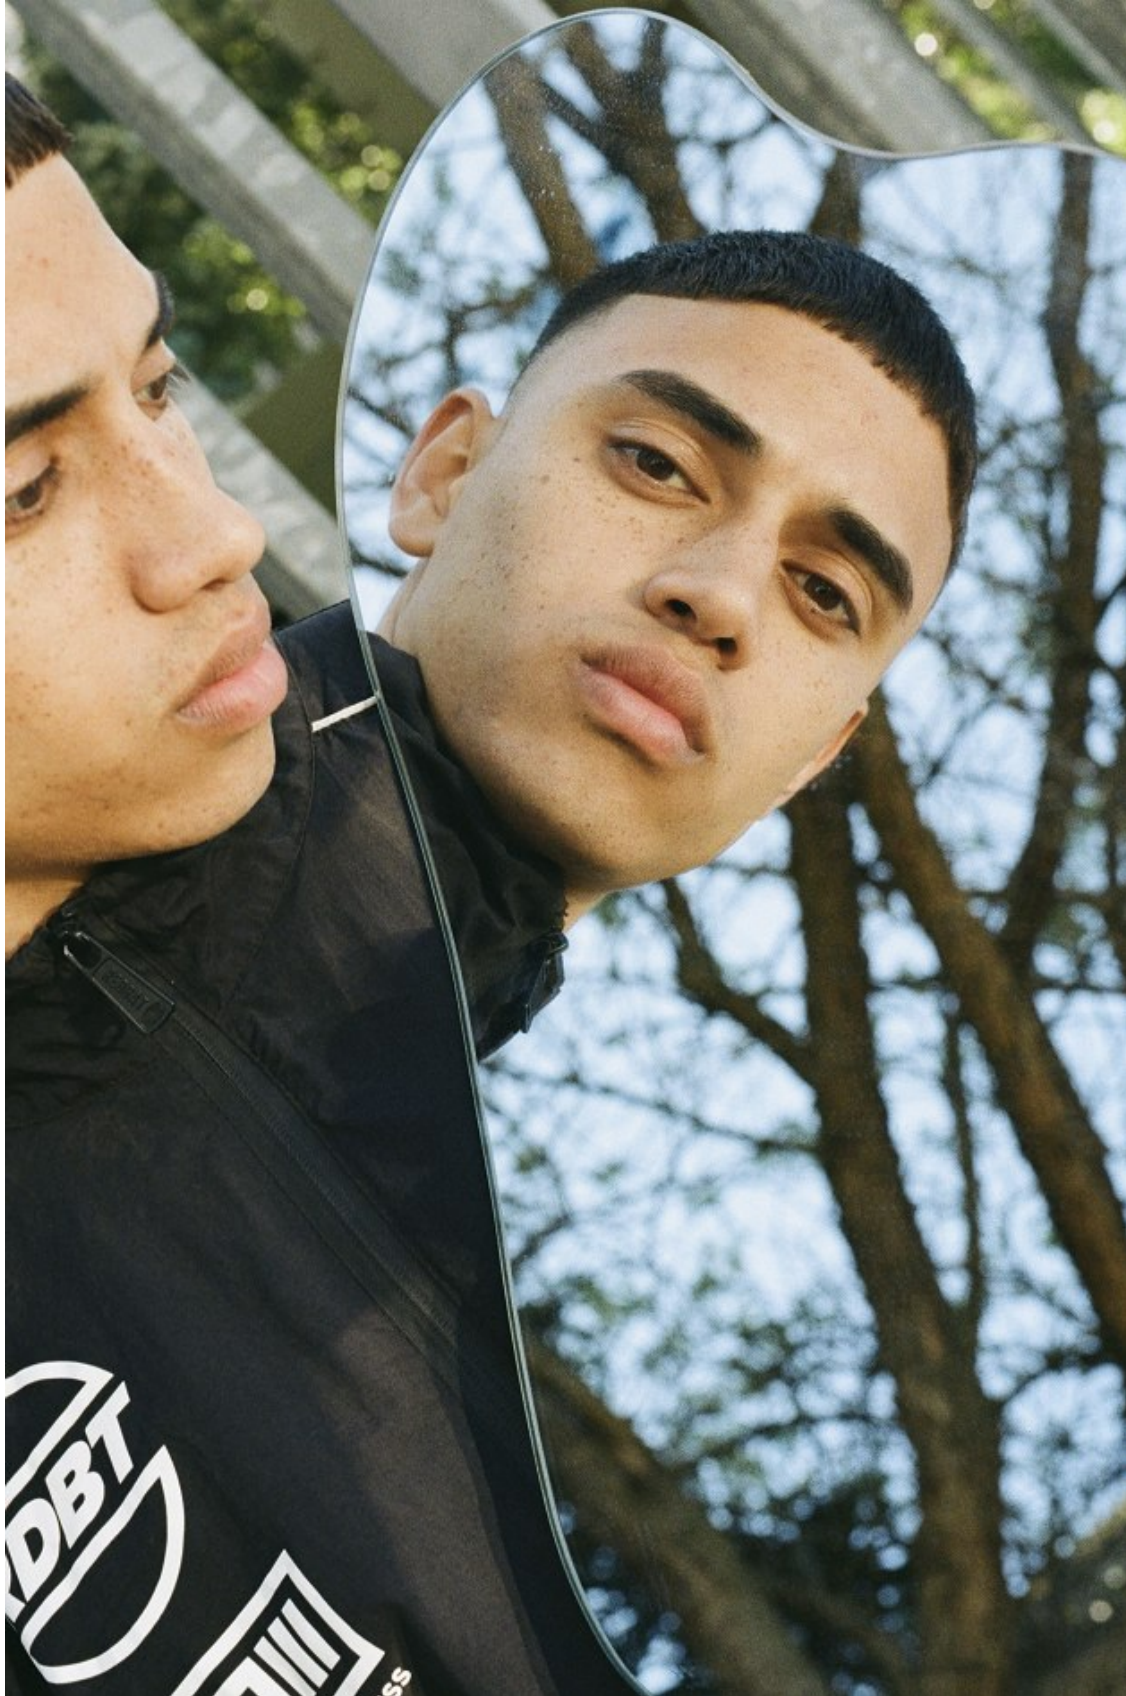

BOSS MODELS

CAPE TOWN

BRAD BIEGNAAR

Height: 188cm Chest: 91cm Waist: 68cm Suit: 36 R Shoe: 10 UK Hair: Black Eyes: Brown

BOSS MODELS

CAPE TOWN

BRAD BIEGNAAR

Height: 188cm Chest: 91cm Waist: 68cm Suit: 36 R Shoe: 10 UK Hair: Black Eyes: Brown

BOSS MODELS

CAPE TOWN

BRAD BIEGNAAR

Height: 188cm Chest: 91cm Waist: 68cm Suit: 36 R Shoe: 10 UK Hair: Black Eyes: Brown

BOSS MODELS

CAPE TOWN

Dossier | MAN

GAME- CHANGING

Get your sweat on in style

When it comes to active wear, it's all about comfortable and adaptable layers—items that are easily pulled on and off, depending on the environment. Pieces that are flexible, sweat-wicking and look as good during sweat sessions as they do when you're cooling down sipping that protein shake.

197

BRAD BIEGNAAR

Height: 188cm Chest: 91cm Waist: 68cm Suit: 36 R Shoe: 10 UK Hair: Black Eyes: Brown

BOSS MODELS

CAPE TOWN

BRAD BIEGNAAR

Height: 188cm Chest: 91cm Waist: 68cm Suit: 36 R Shoe: 10 UK Hair: Black Eyes: Brown