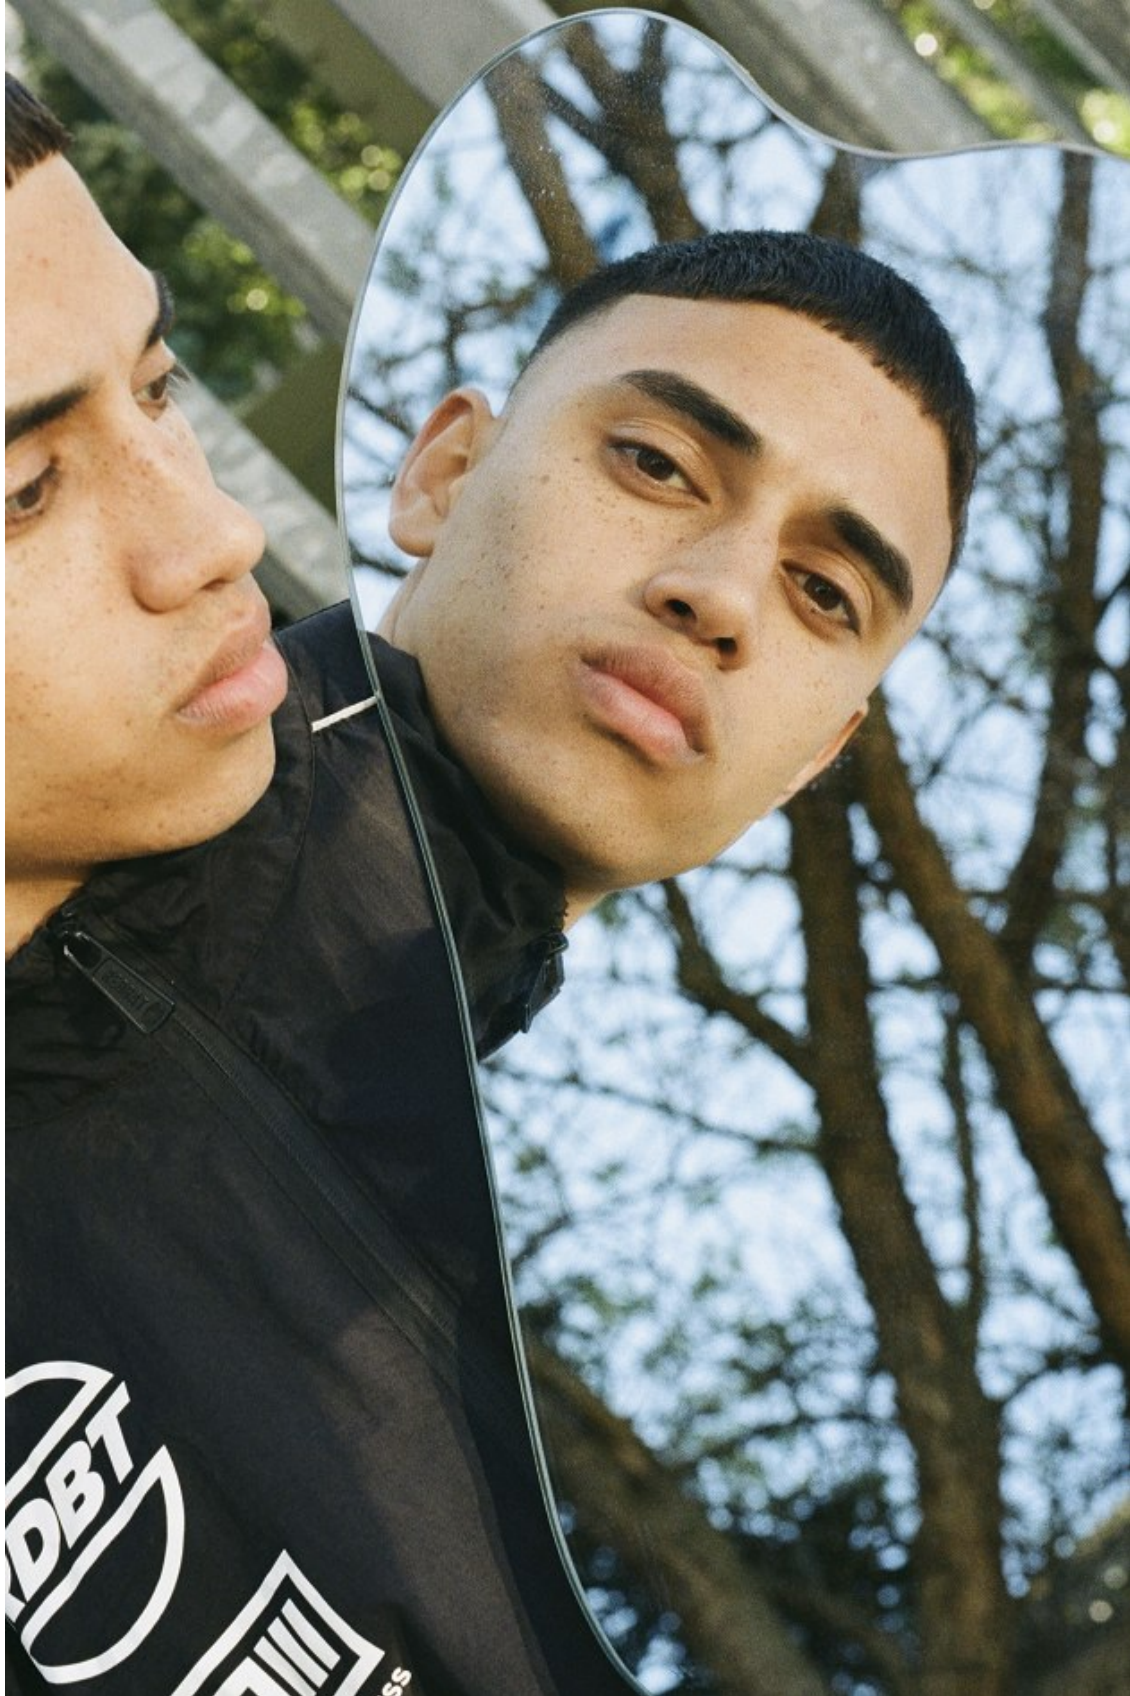

BOSS MODELS

CAPE TOWN

BRAD BIEGNAAR

Height: 188cm Chest: 92cm Waist: 70cm Suit: 36 R Shoe: 10 UK Hair: Black Eyes: Brown

BOSS MODELS

CAPE TOWN

BRAD BIEGNAAR

Height: 188cm Chest: 92cm Waist: 70cm Suit: 36 R Shoe: 10 UK Hair: Black Eyes: Brown

BOSS MODELS

CAPE TOWN

BRAD BIEGNAAR

Height: 188cm Chest: 92cm Waist: 70cm Suit: 36 R Shoe: 10 UK Hair: Black Eyes: Brown

BOSS MODELS

CAPE TOWN

Dossier | MAN

GAME- CHANGING

Get your sweat on in style

When it comes to active wear, it's all about comfortable and adaptable layers—items that are easily pulled on and off, depending on the environment. Pieces that are flexible, sweat-wicking and look as good during sweat sessions as they do when you're cooling down sipping that protein shake.

197

BRAD BIEGNAAR

Height: 188cm Chest: 92cm Waist: 70cm Suit: 36 R Shoe: 10 UK Hair: Black Eyes: Brown

BOSS MODELS

CAPE TOWN

BRAD BIEGNAAR

Height: 188cm Chest: 92cm Waist: 70cm Suit: 36 R Shoe: 10 UK Hair: Black Eyes: Brown