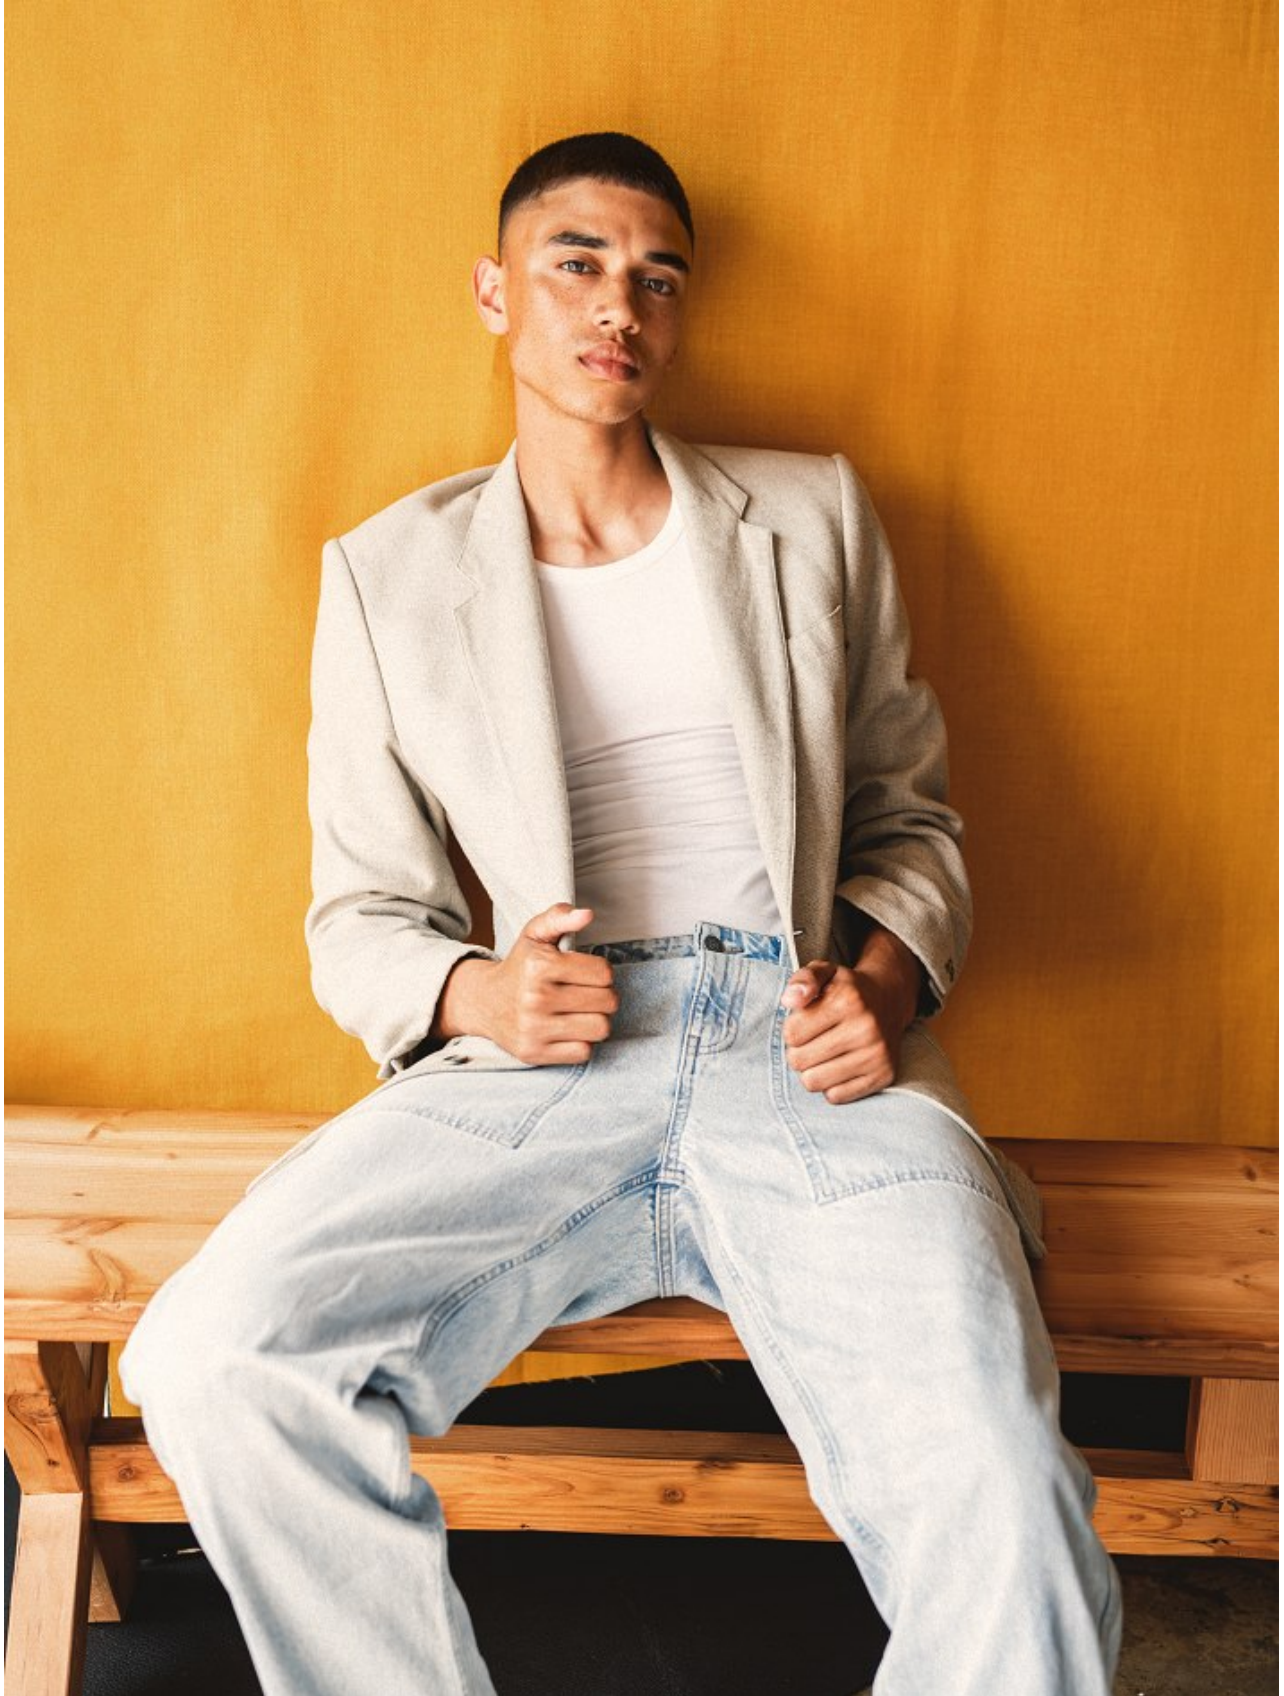

BOSS MODELS

CAPE TOWN

BRAD BIEGNAAR

Height: 188cm Chest: 91cm Waist: 68cm Suit: 36 R Shoe: 10 UK Hair: Black Eyes: Brown