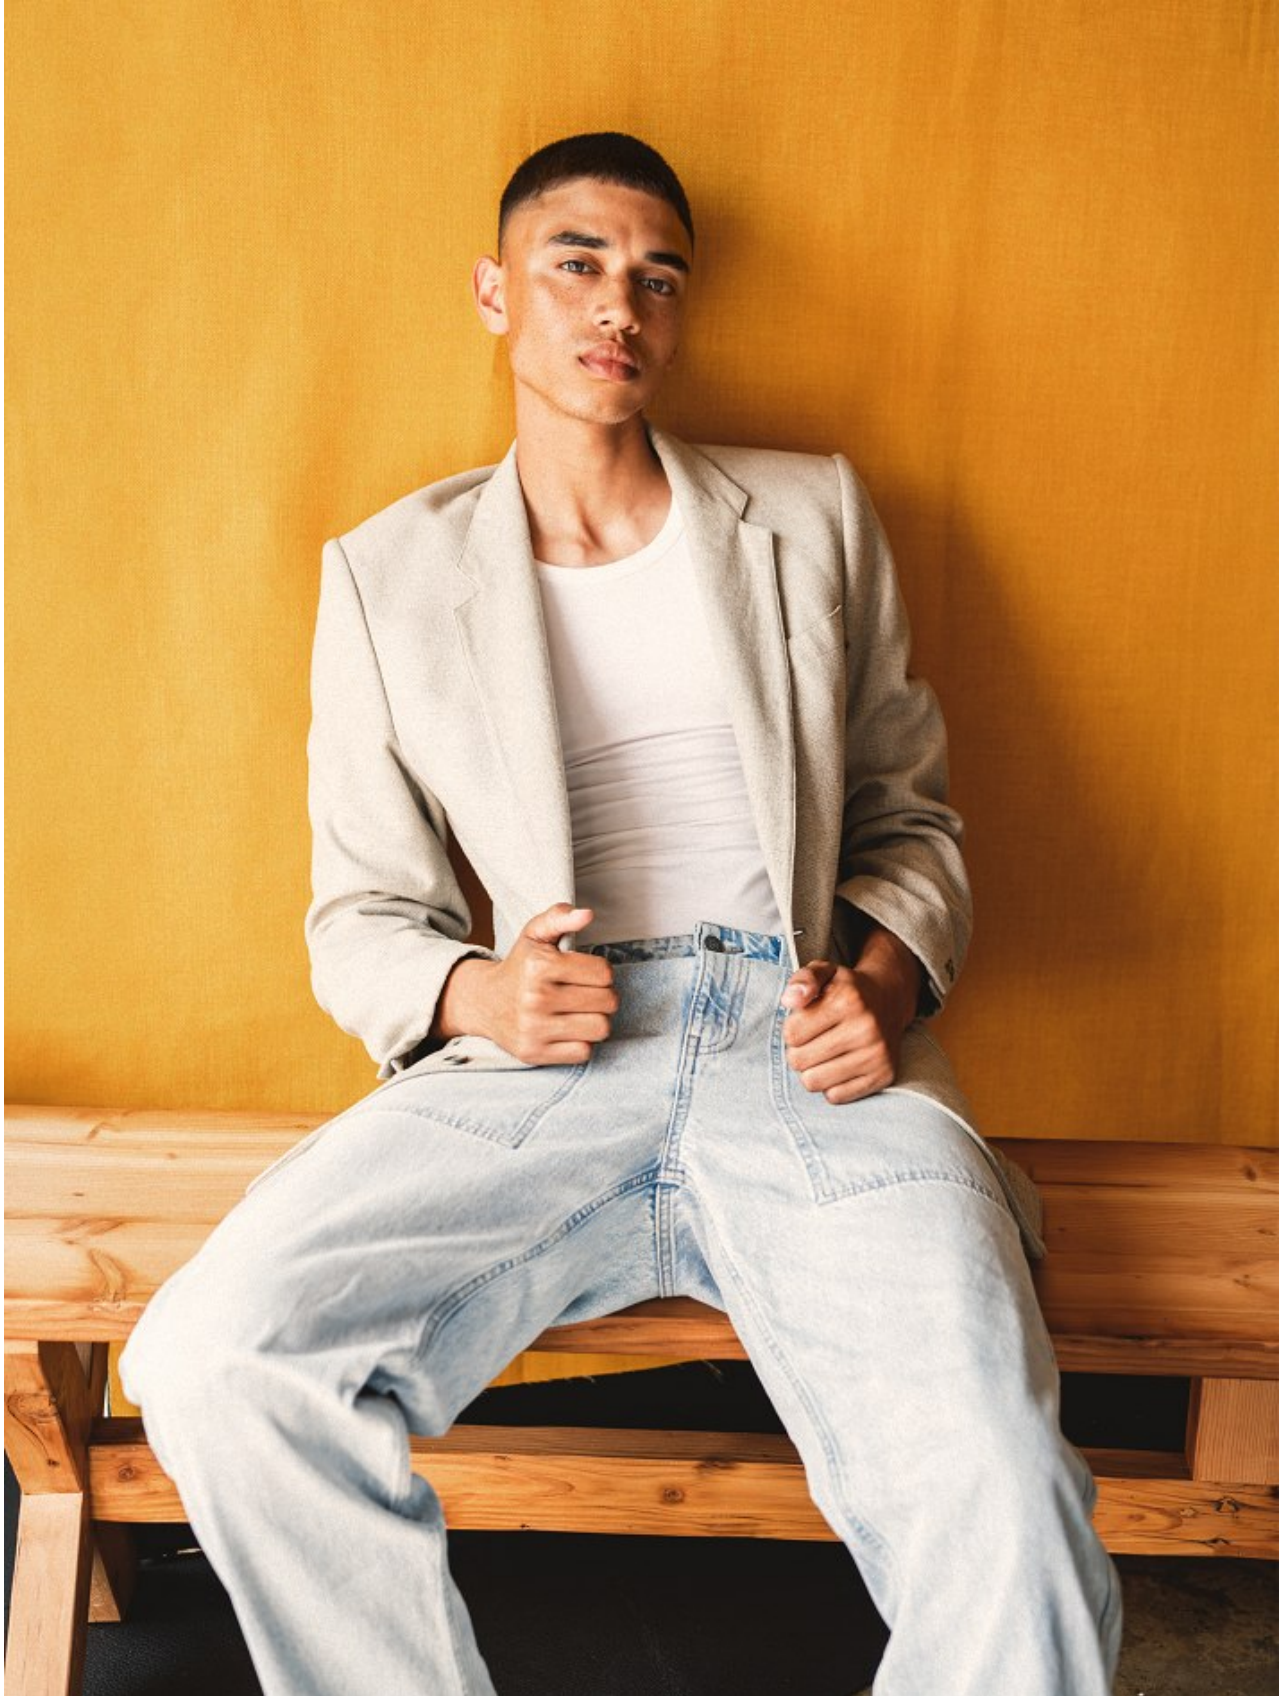

BOSS MODELS

CAPE TOWN

BRAD BIEGNAAR

Height: 188cm Chest: 92cm Waist: 70cm Suit: 36 R Shoe: 10 UK Hair: Black Eyes: Brown