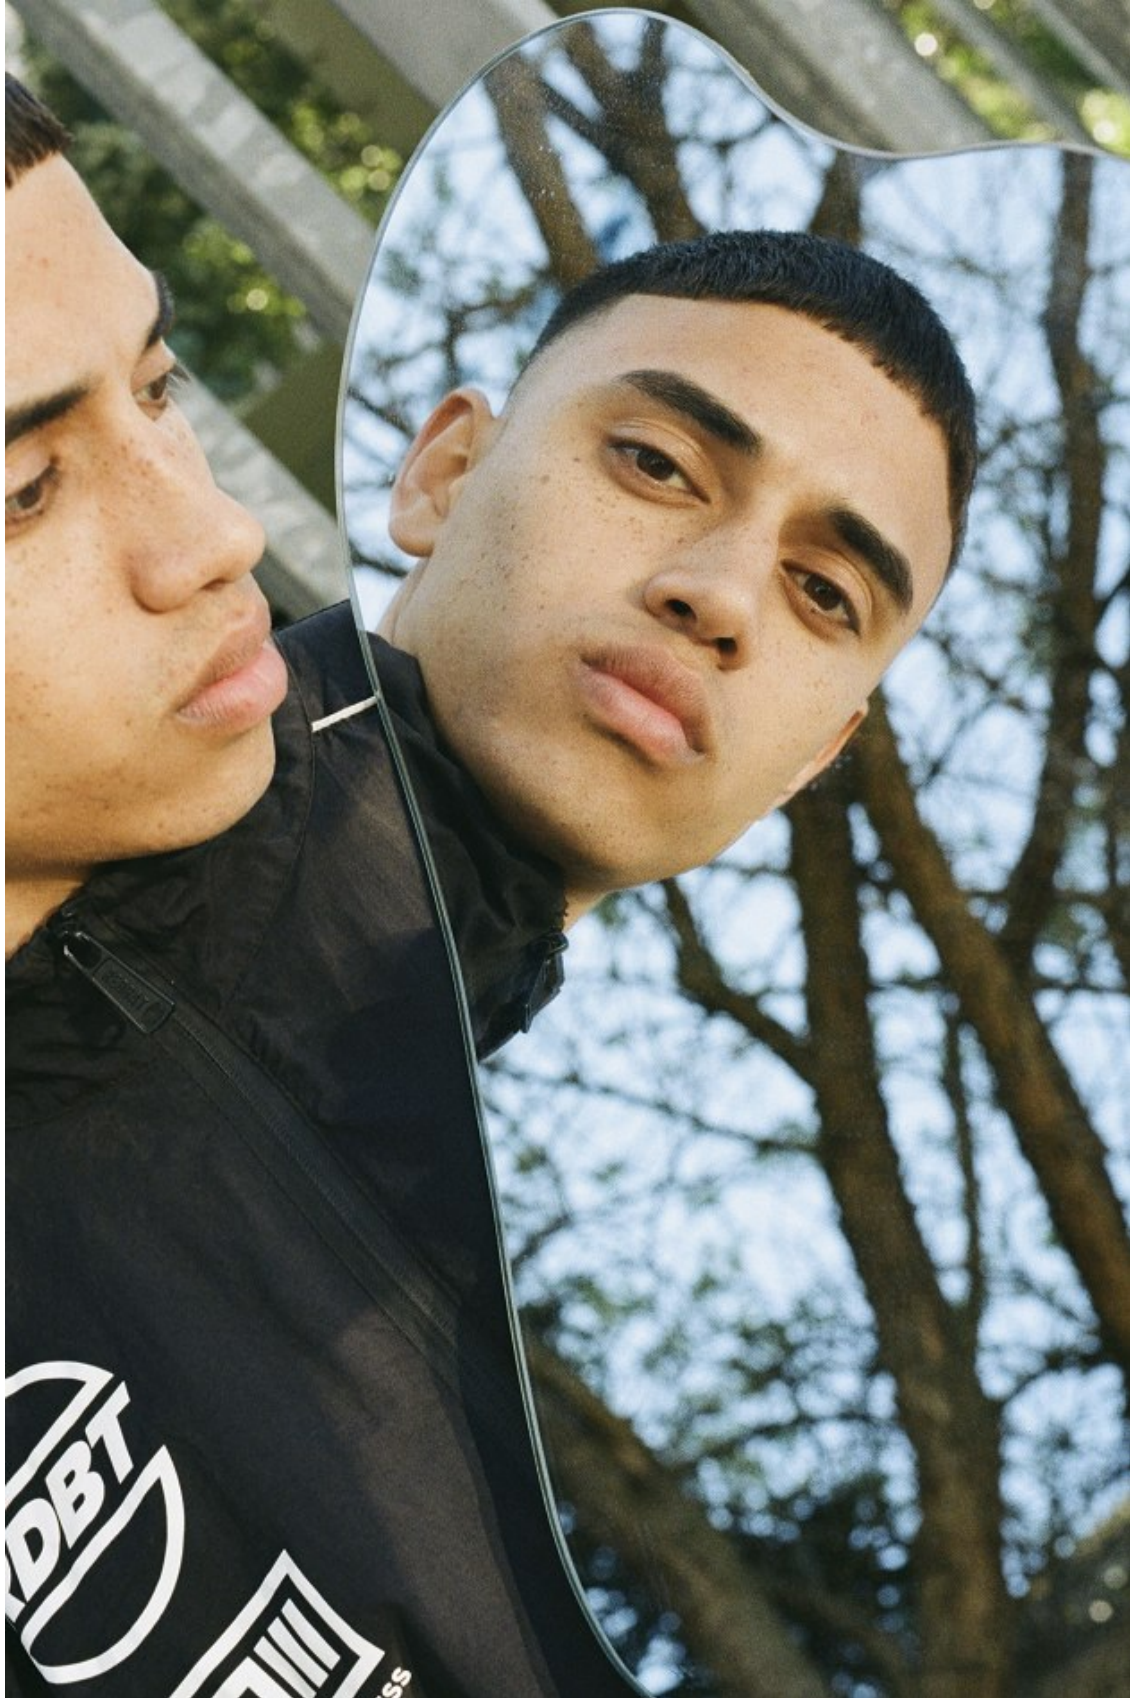

BOSS MODELS

CAPE TOWN

BRAD BIEGNAAR

Height: 188cm Chest: 91cm Waist: 68cm Suit: 36 R Shoe: 10 UK Hair: Black Eyes: Brown

BOSS MODELS

CAPE TOWN

BRAD BIEGNAAR

Height: 188cm Chest: 91cm Waist: 68cm Suit: 36 R Shoe: 10 UK Hair: Black Eyes: Brown

BOSS MODELS

CAPE TOWN

BRAD BIEGNAAR

Height: 188cm Chest: 91cm Waist: 68cm Suit: 36 R Shoe: 10 UK Hair: Black Eyes: Brown

BOSS MODELS

CAPE TOWN

Dossier | MAN

GAME- CHANGING

Get your sweat on in style

When it comes to active wear, it's all about comfortable and adaptable layers—items that are easily pulled on and off, depending on the environment. Pieces that are flexible, sweat-wicking and look as good during sweat sessions as they do when you're cooling down sipping that protein shake.

197

BRAD BIEGNAAR

Height: 188cm Chest: 91cm Waist: 68cm Suit: 36 R Shoe: 10 UK Hair: Black Eyes: Brown

BOSS MODELS

CAPE TOWN

BRAD BIEGNAAR

Height: 188cm Chest: 91cm Waist: 68cm Suit: 36 R Shoe: 10 UK Hair: Black Eyes: Brown