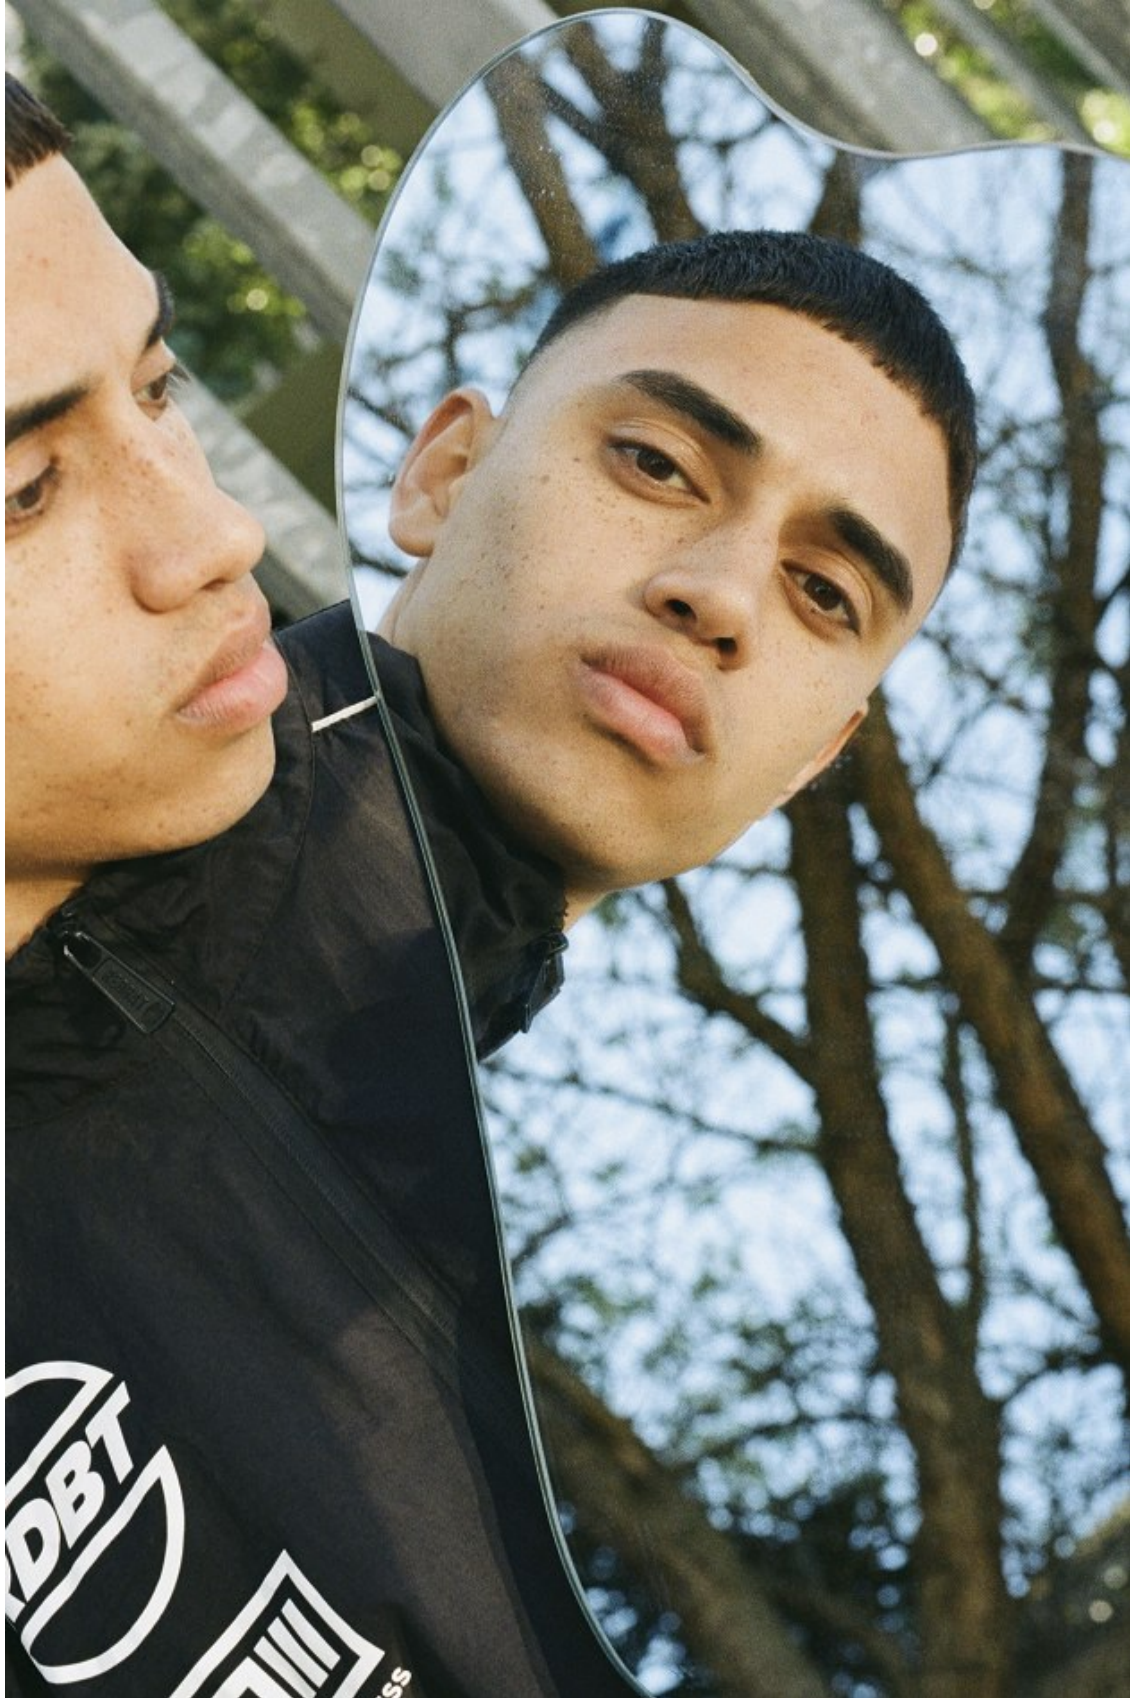

BOSS MODELS

CAPE TOWN

BRAD BIEGNAAR

Height: 188cm Chest: 92cm Waist: 70cm Suit: 36 R Shoe: 10 UK Hair: Black Eyes: Brown

BOSS MODELS

CAPE TOWN

BRAD BIEGNAAR

Height: 188cm Chest: 92cm Waist: 70cm Suit: 36 R Shoe: 10 UK Hair: Black Eyes: Brown

BOSS MODELS

CAPE TOWN

BRAD BIEGNAAR

Height: 188cm Chest: 92cm Waist: 70cm Suit: 36 R Shoe: 10 UK Hair: Black Eyes: Brown

BOSS MODELS

CAPE TOWN

Dossier | MAN

GAME- CHANGING

Get your sweat on in style

When it comes to active wear, it's all about comfortable and adaptable layers—items that are easily pulled on and off, depending on the environment. Pieces that are flexible, sweat-wicking and look as good during sweat sessions as they do when you're cooling down sipping that protein shake.

197

BRAD BIEGNAAR

Height: 188cm Chest: 92cm Waist: 70cm Suit: 36 R Shoe: 10 UK Hair: Black Eyes: Brown

BOSS MODELS

CAPE TOWN

BRAD BIEGNAAR

Height: 188cm Chest: 92cm Waist: 70cm Suit: 36 R Shoe: 10 UK Hair: Black Eyes: Brown