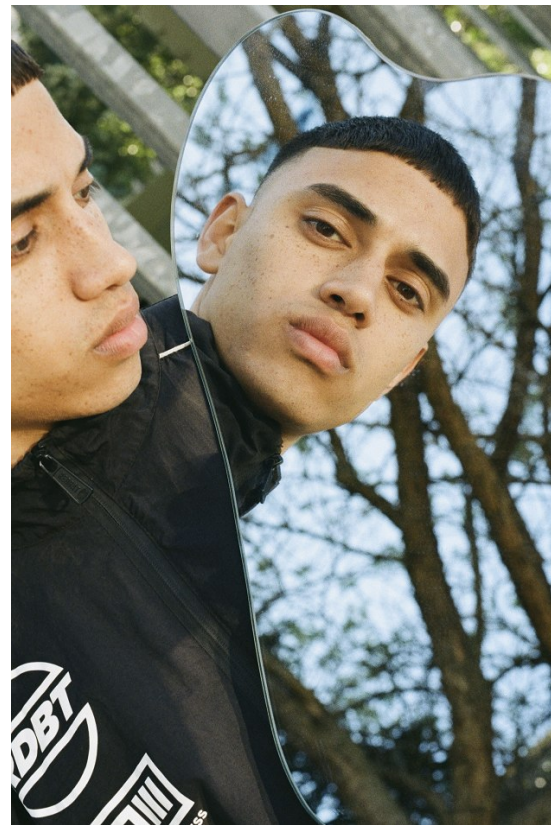

BOSS MODELS

CAPE TOWN

BRAD BIEGNAAR

Height: 188cm Chest: 91cm Waist: 68cm Suit: 36 R Shoe: 10 UK Hair: Black Eyes: Brown

BOSS MODELS

CAPE TOWN

BRAD BIEGNAAR

Height: 188cm Chest: 91cm Waist: 68cm Suit: 36 R Shoe: 10 UK Hair: Black Eyes: Brown