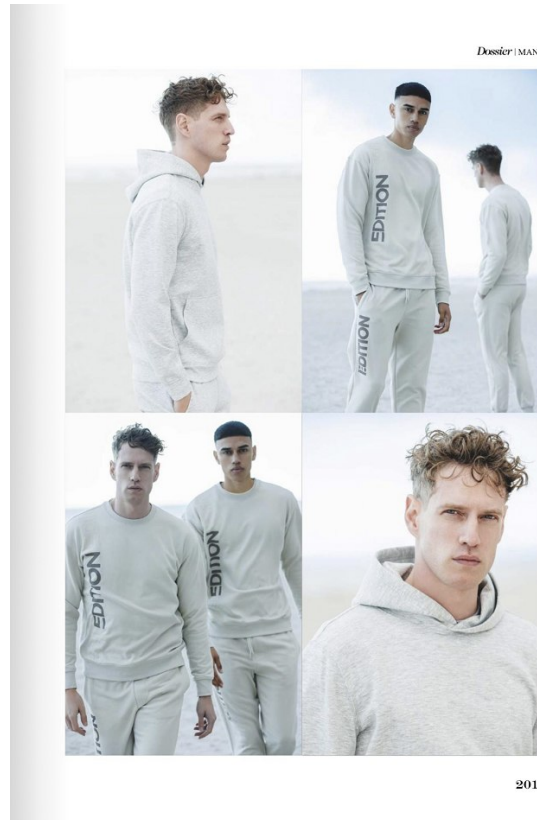

BRAD BIEGNAAR

BOSS MODELS

CAPE TOWN

Height: 188cm Chest: 91cm Waist: 68cm Suit: 36 R Shoe: 10 UK Hair: Black Eyes: Brown