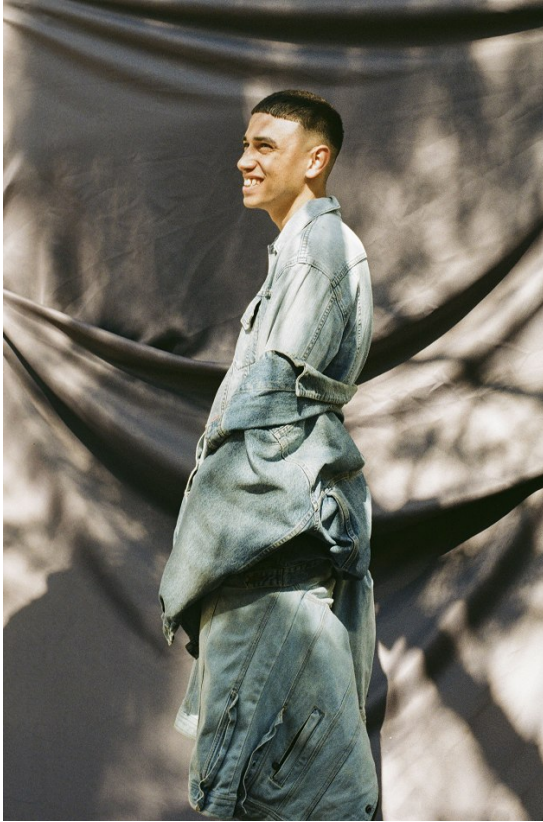

BOSS MODELS

CAPE TOWN

BRAD BIEGNAAR

Height: 188cm Chest: 91cm Waist: 68cm Suit: 36 R Shoe: 10 UK Hair: Black Eyes: Brown