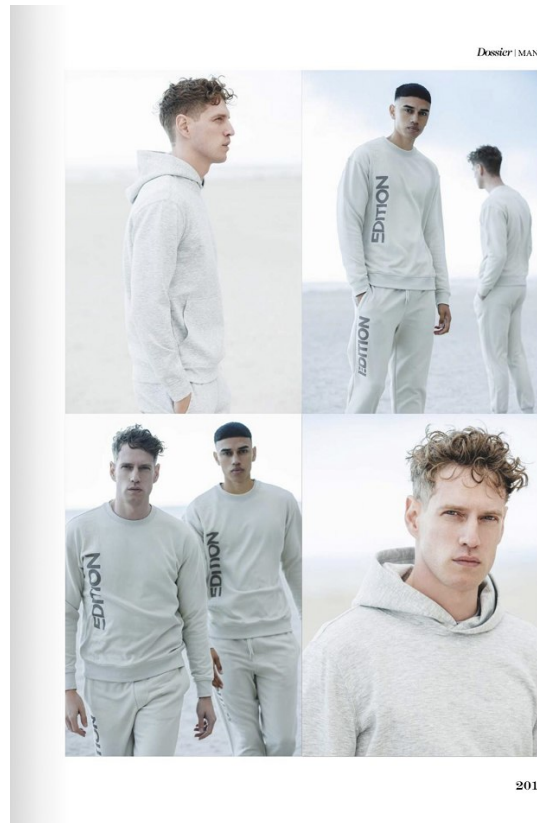

BOSS MODELS

CAPE TOWN

BRAD BIEGNAAR

Height: 188cm Chest: 92cm Waist: 70cm Suit: 36 R Shoe: 10 UK Hair: Black Eyes: Brown