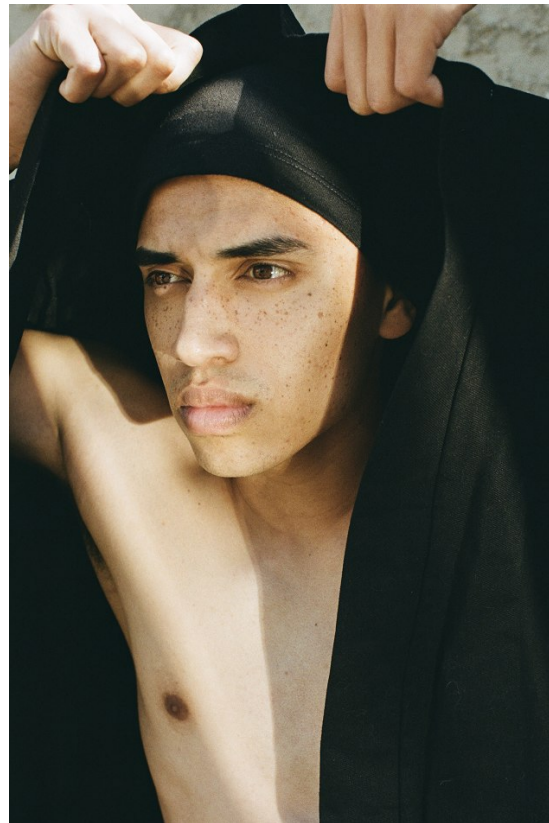

BOSS MODELS

CAPE TOWN

BRAD BIEGNAAR

Height: 188cm Chest: 92cm Waist: 70cm Suit: 36 R Shoe: 10 UK Hair: Black Eyes: Brown