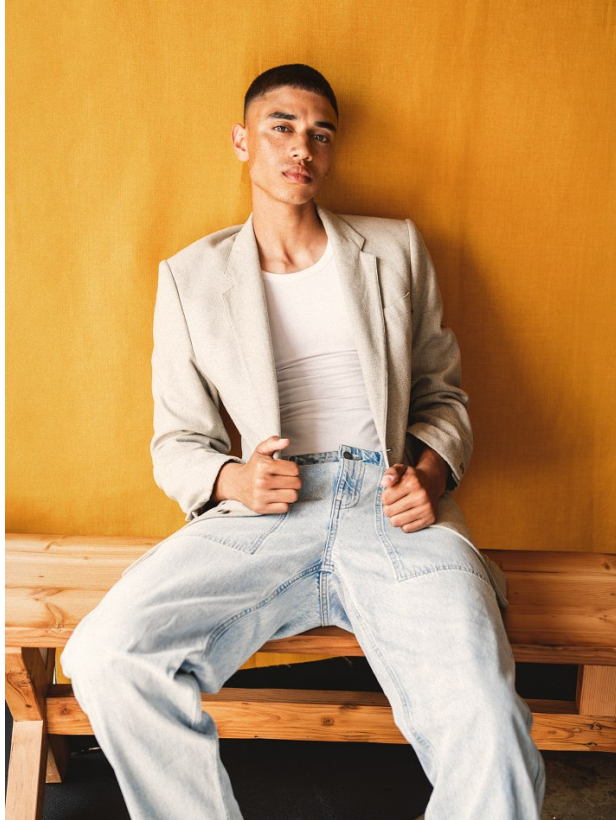

BRAD BIEGNAAR

BOSS MODELS

CAPE TOWN

Height: 188cm Chest: 91cm Waist: 68cm Suit: 36 R Shoe: 10 UK Hair: Black Eyes: Brown