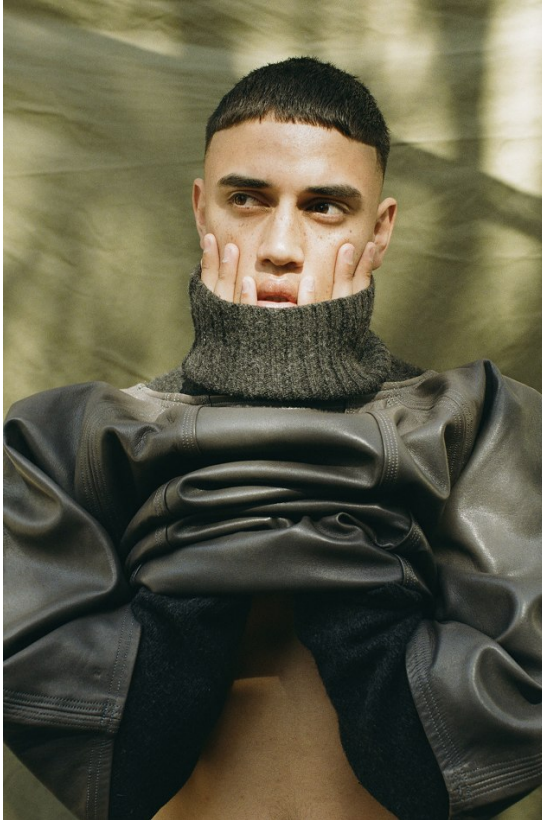

BOSS MODELS

CAPE TOWN

BRAD BIEGNAAR

Height: 188cm Chest: 91cm Waist: 68cm Suit: 36 R Shoe: 10 UK Hair: Black Eyes: Brown

BOSS MODELS

CAPE TOWN

BRAD BIEGNAAR

Height: 188cm Chest: 91cm Waist: 68cm Suit: 36 R Shoe: 10 UK Hair: Black Eyes: Brown