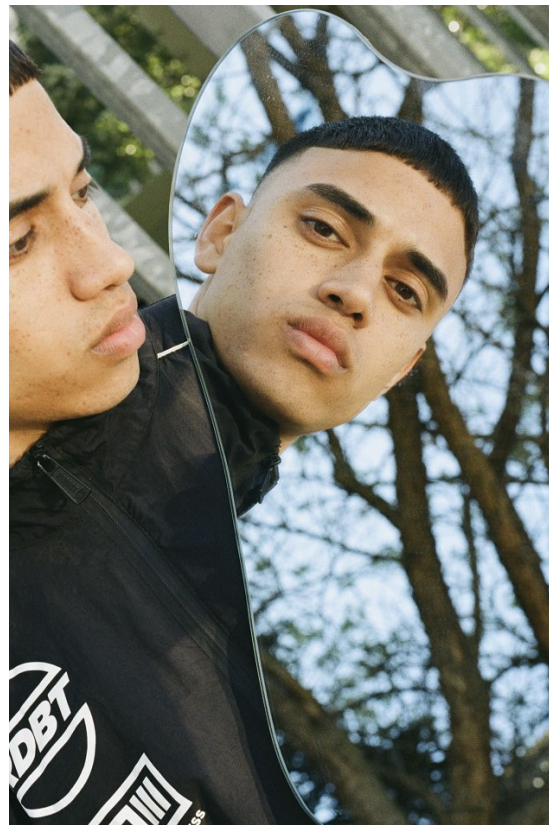

# BOSS MODELS

CAPE TOWN

**BRAD BIEGNAAR**

Height: 188cm Chest: 91cm Waist: 68cm Suit: 36 R Shoe: 10 UK Hair: Black Eyes: Brown