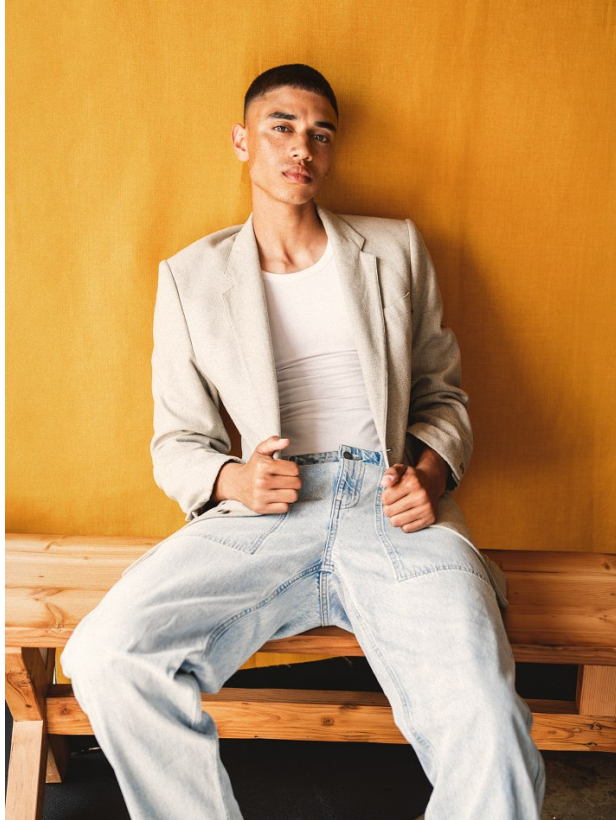

BOSS MODELS

CAPE TOWN

BRAD BIEGNAAR

Height: 188cm Chest: 91cm Waist: 68cm Suit: 36 R Shoe: 10 UK Hair: Black Eyes: Brown

BOSS MODELS

CAPE TOWN

BRAD BIEGNAAR

Height: 188cm Chest: 91cm Waist: 68cm Suit: 36 R Shoe: 10 UK Hair: Black Eyes: Brown