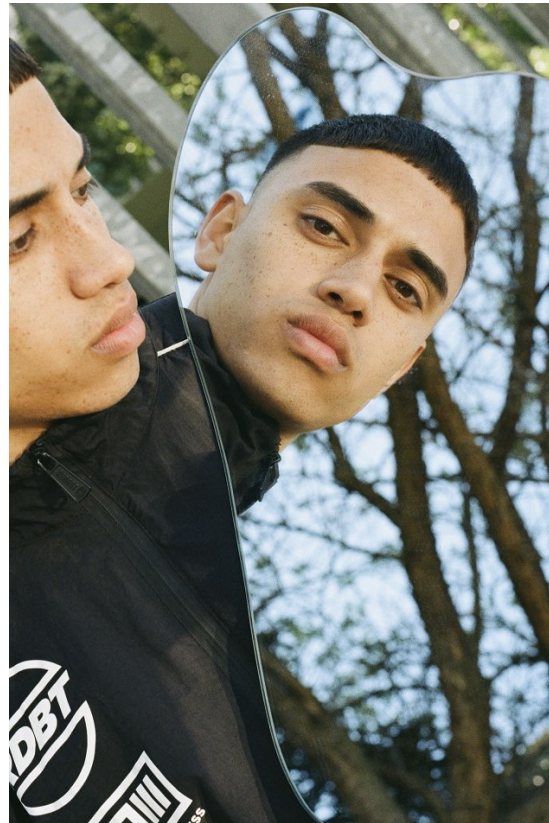

BOSS MODELS

CAPE TOWN

BRAD BIEGNAAR

Height: 188cm Chest: 92cm Waist: 70cm Suit: 36 R Shoe: 10 UK Hair: Black Eyes: Brown

BOSS MODELS

CAPE TOWN

BRAD BIEGNAAR

Height: 188cm Chest: 92cm Waist: 70cm Suit: 36 R Shoe: 10 UK Hair: Black Eyes: Brown