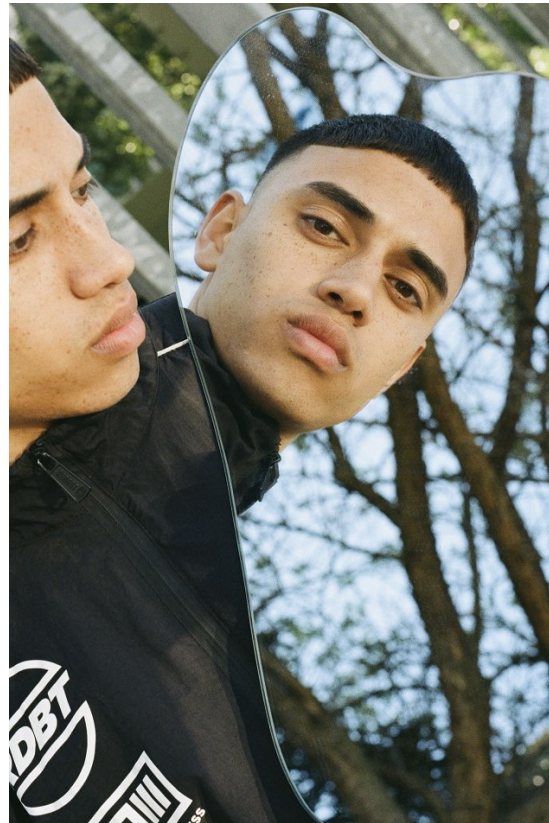

# BOSS MODELS

CAPE TOWN

**BRAD BIEGNAAR**

Height: 188cm Chest: 92cm Waist: 70cm Suit: 36 R Shoe: 10 UK Hair: Black Eyes: Brown

# BOSS MODELS

CAPE TOWN

BRAD BIEGNAAR

Height: 188cm Chest: 92cm Waist: 70cm Suit: 36 R Shoe: 10 UK Hair: Black Eyes: Brown