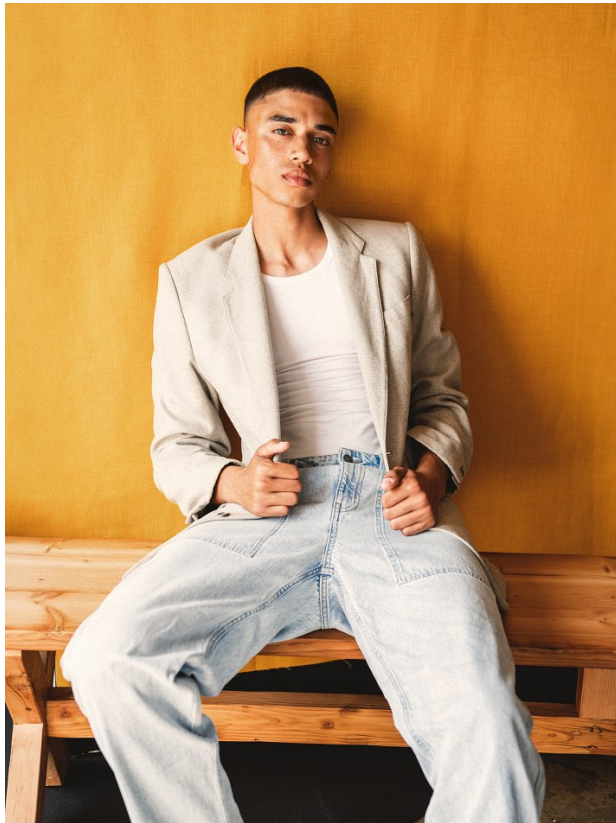

# BOSS MODELS

CAPE TOWN

**BRAD BIEGNAAR**

Height: 188cm Chest: 92cm Waist: 70cm Suit: 36 R Shoe: 10 UK Hair: Black Eyes: Brown