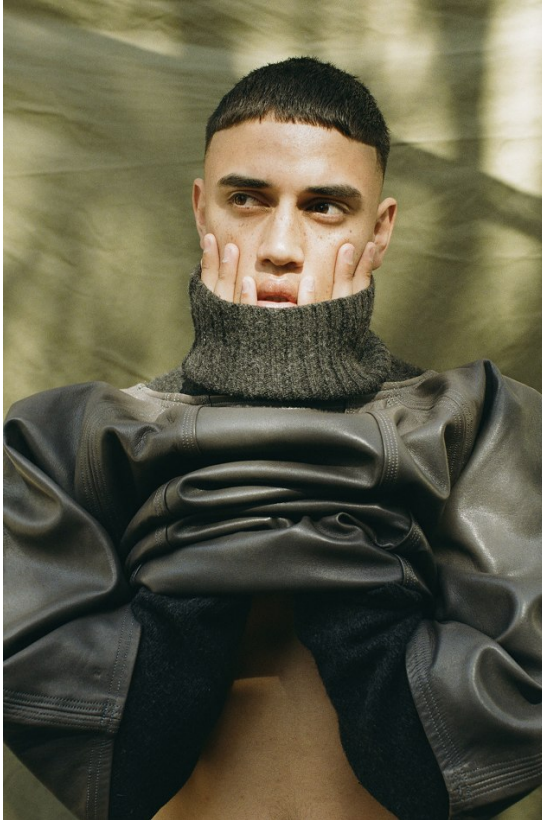

BRAD BIEGNAAR

BOSS MODELS

CAPE TOWN

Height: 188cm Chest: 91cm Waist: 68cm Suit: 36 R Shoe: 10 UK Hair: Black Eyes: Brown