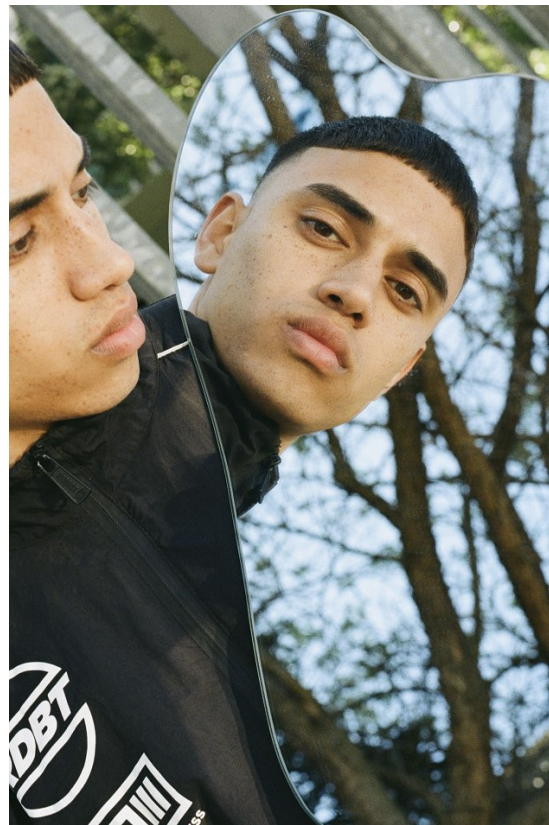

# BOSS MODELS

CAPE TOWN

**BRAD BIEGNAAR**

Height: 188cm Chest: 92cm Waist: 70cm Suit: 36 R Shoe: 10 UK Hair: Black Eyes: Brown