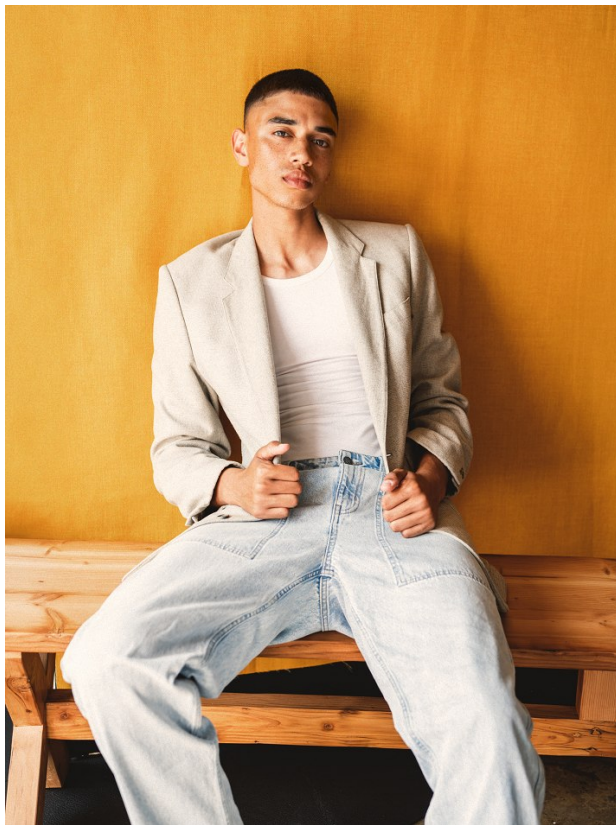

BOSS MODELS

CAPE TOWN

BRAD BIEGNAAR

Height: 188cm Chest: 92cm Waist: 70cm Suit: 36 R Shoe: 10 UK Hair: Black Eyes: Brown