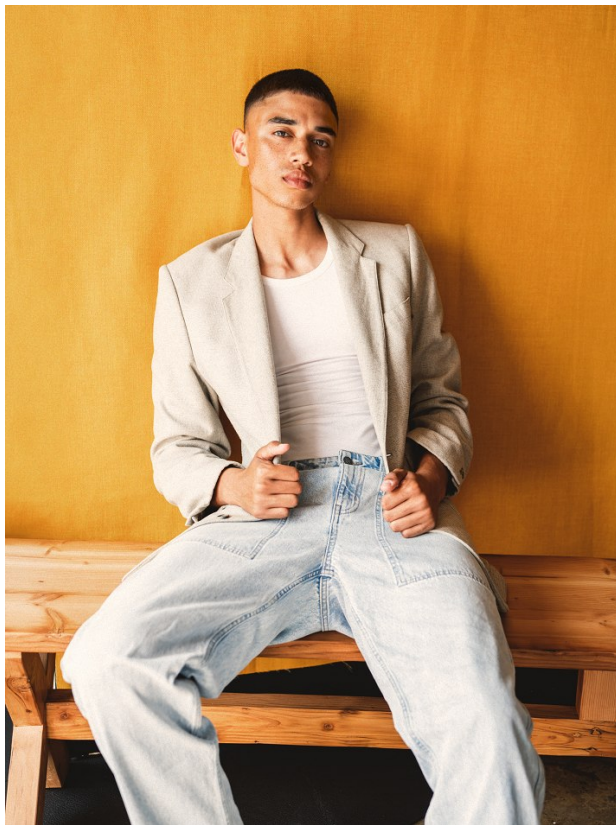

# BOSS MODELS

CAPE TOWN

**BRAD BIEGNAAR**

Height: 188cm Chest: 92cm Waist: 70cm Suit: 36 R Shoe: 10 UK Hair: Black Eyes: Brown