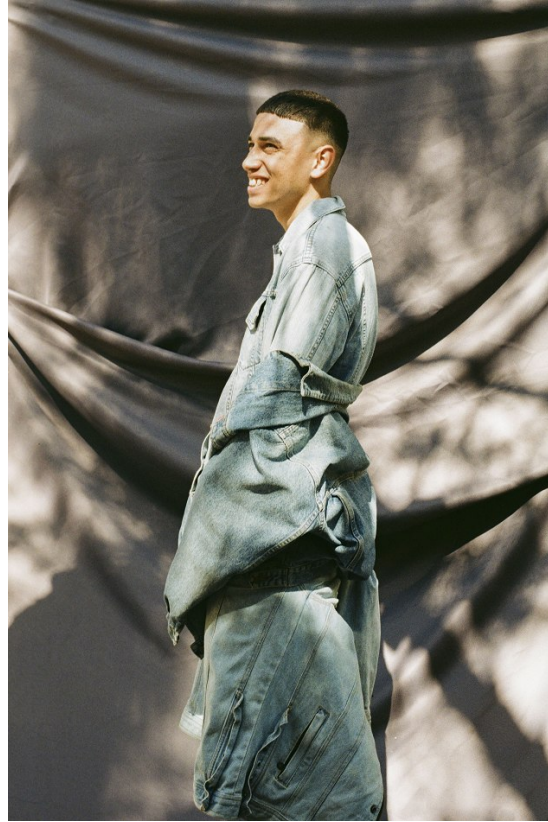

BOSS MODELS

CAPE TOWN

BRAD BIEGNAAR

Height: 188cm Chest: 92cm Waist: 70cm Suit: 36 R Shoe: 10 UK Hair: Black Eyes: Brown