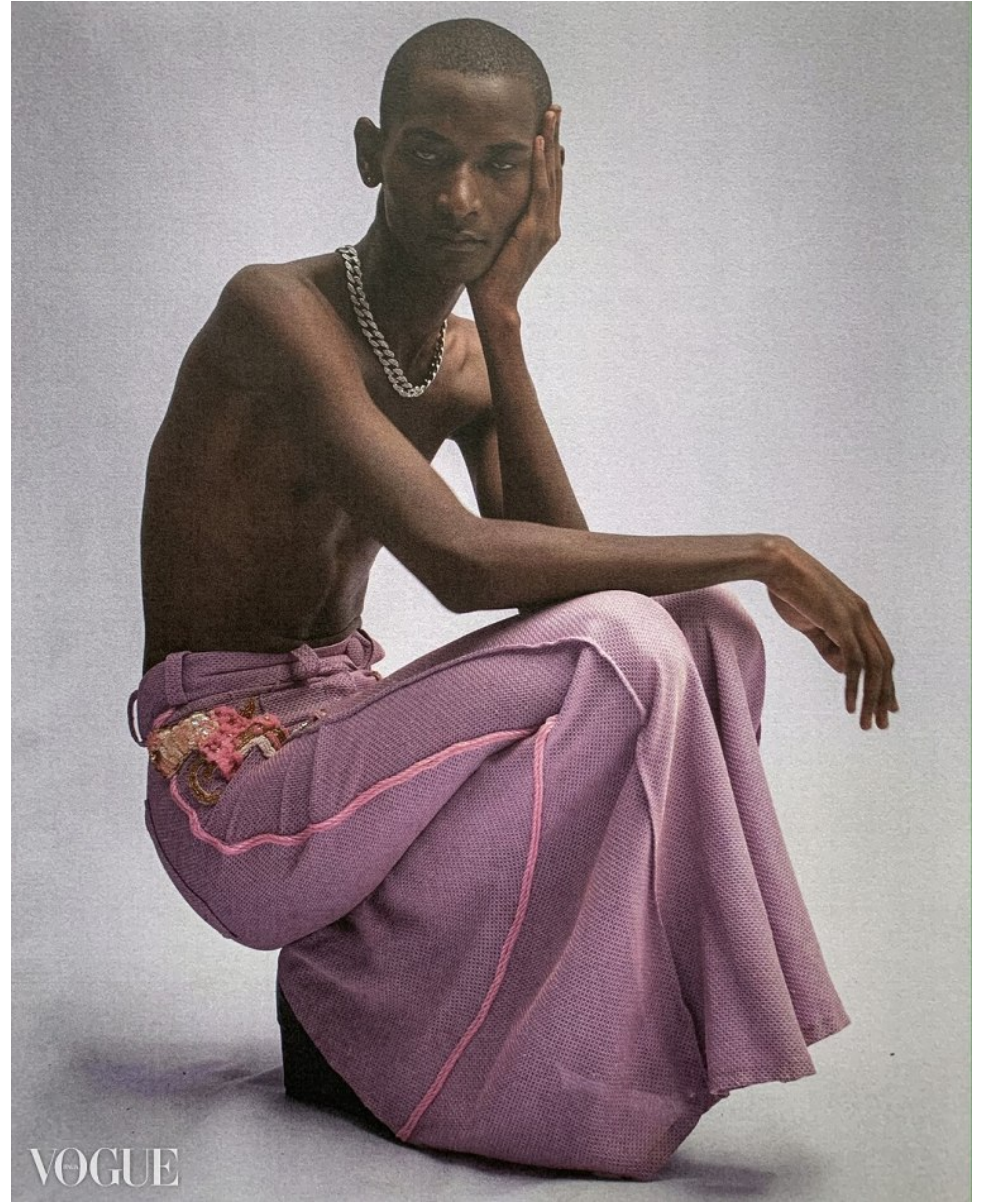

BOSS MODELS

CAPE TOWN

THAPELO MOFOKENG

Height: 185cm Chest: 85cm Waist: 70cm Suit: 33 Shoe: 9.5 UK Hair: Black Eyes: Brown

BOSS MODELS

CAPE TOWN

THAPELO MOFOKENG

Height: 185cm Chest: 85cm Waist: 70cm Suit: 33 Shoe: 9.5 UK Hair: Black Eyes: Brown