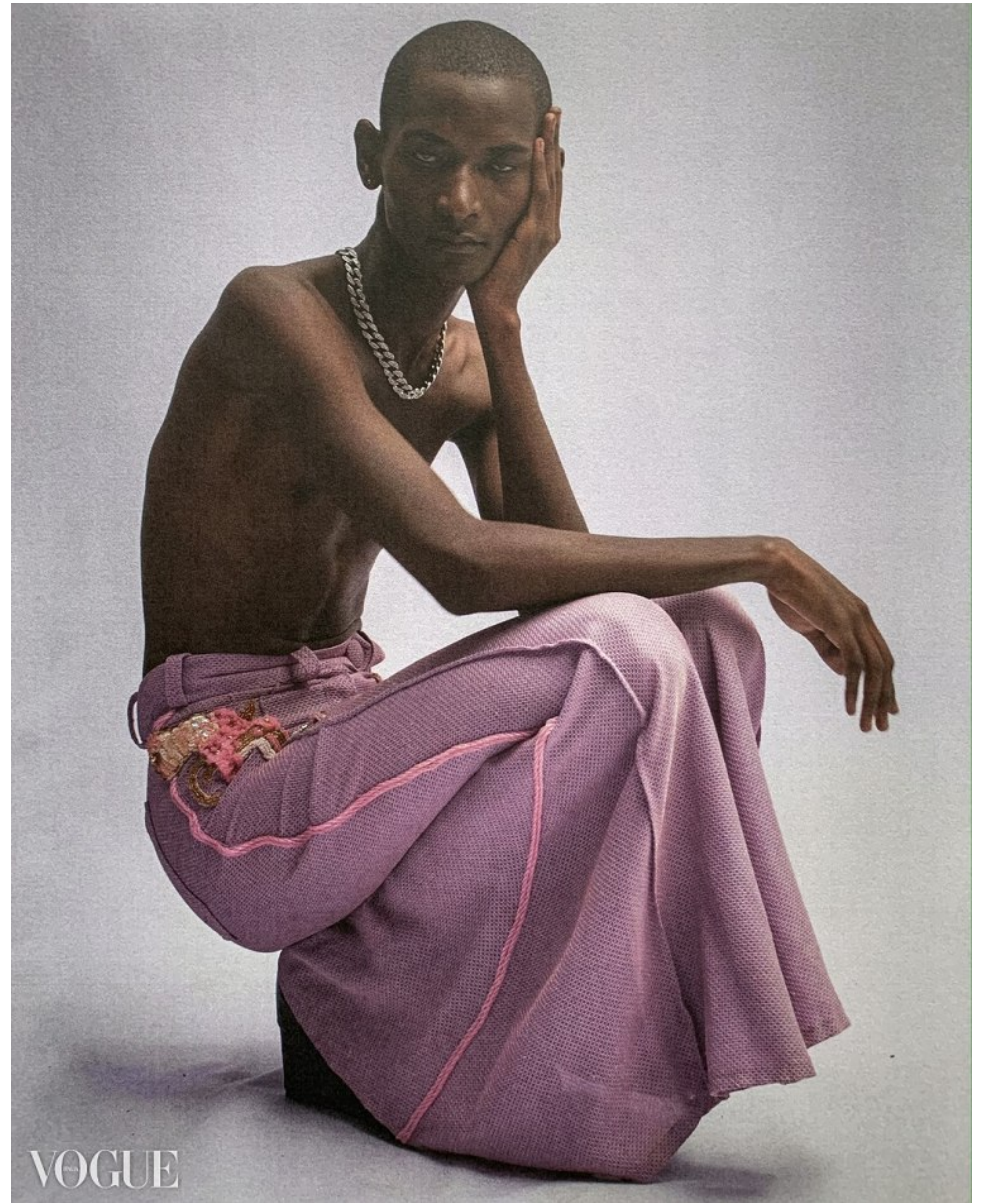

BOSS MODELS

CAPE TOWN

THAPELO MOFOKENG

Height: 185cm Chest: 85cm Waist: 70cm Suit: 33 Shoe: 9.5 UK Hair: Black Eyes: Brown

BOSS MODELS

CAPE TOWN

THAPELO MOFOKENG

Height: 185cm Chest: 85cm Waist: 70cm Suit: 33 Shoe: 9.5 UK Hair: Black Eyes: Brown