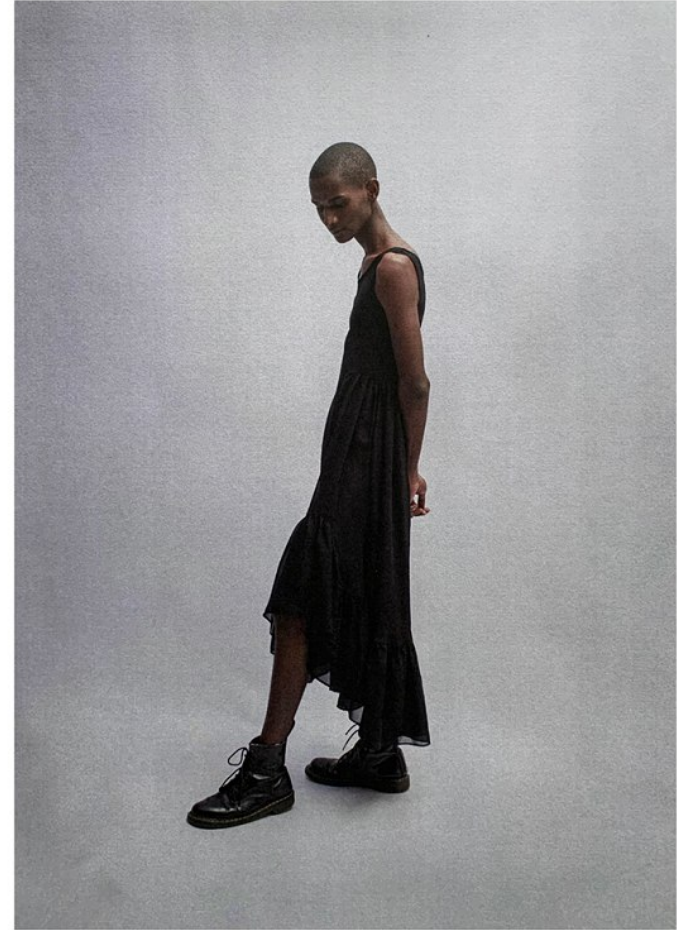

BOSS MODELS

CAPE TOWN

THAPELO MOFOKENG

Height: 185cm Chest: 85cm Waist: 70cm Suit: 33 Shoe: 9.5 UK Hair: Black Eyes: Brown