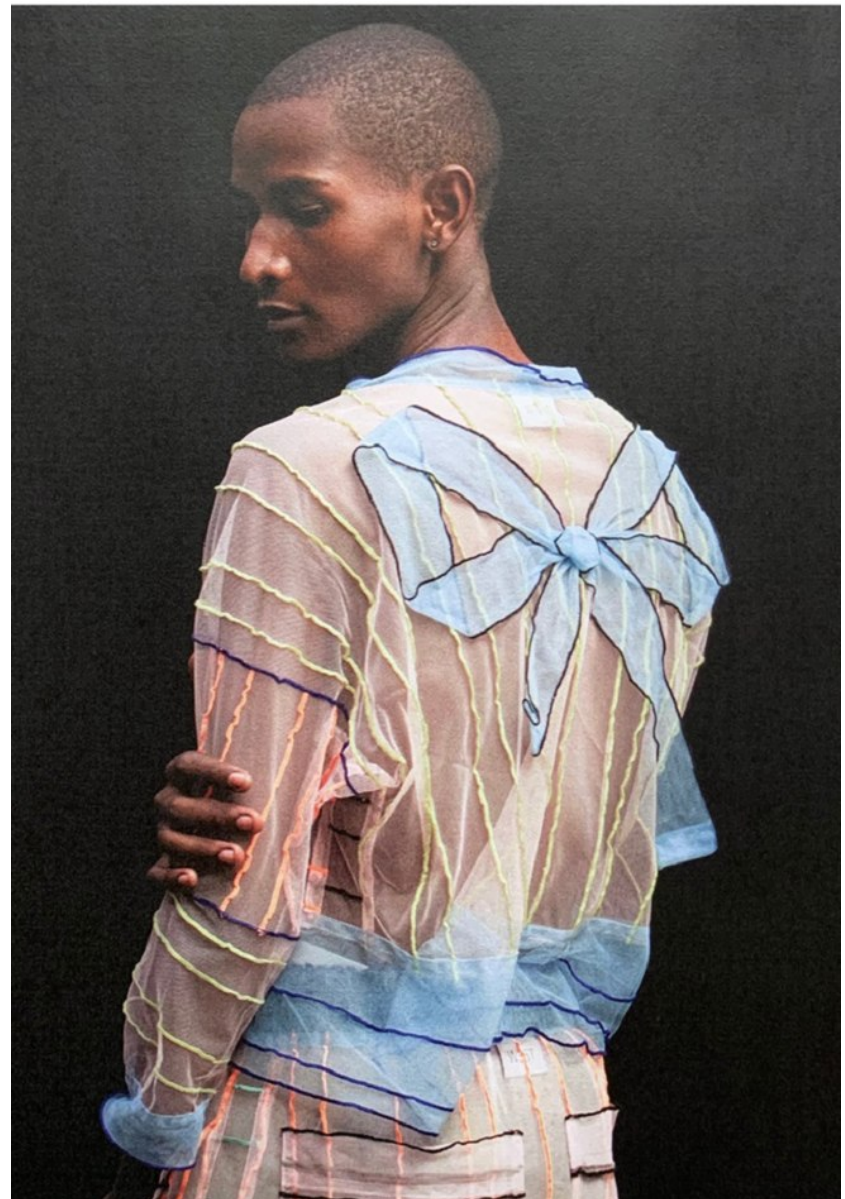

BOSS MODELS

CAPE TOWN

THAPELO MOFOKENG

Height: 185cm Chest: 85cm Waist: 70cm Suit: 33 Shoe: 9.5 UK Hair: Black Eyes: Brown