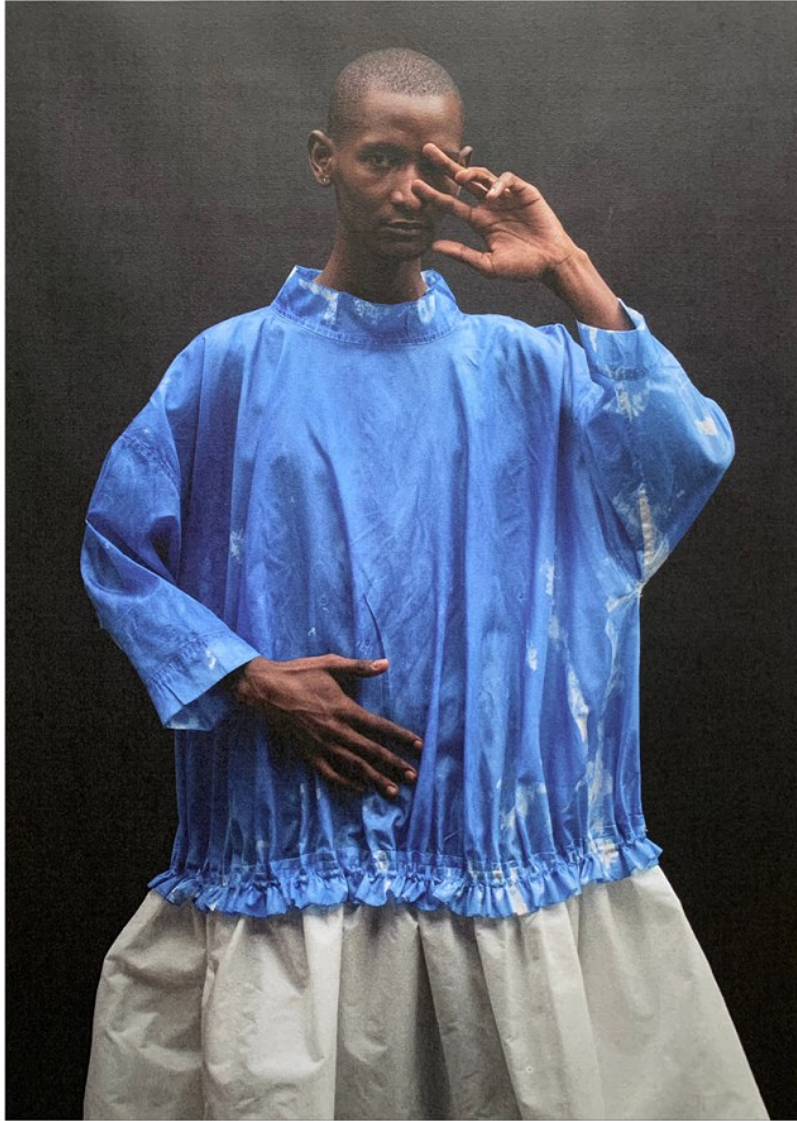

THAPELO MOFOKENG

BOSS MODELS

CAPE TOWN

THAPELO MOFOKENG

Height: 185cm Chest: 85cm Waist: 70cm Suit: 33 Shoe: 9.5 UK Hair: Black Eyes: Brown