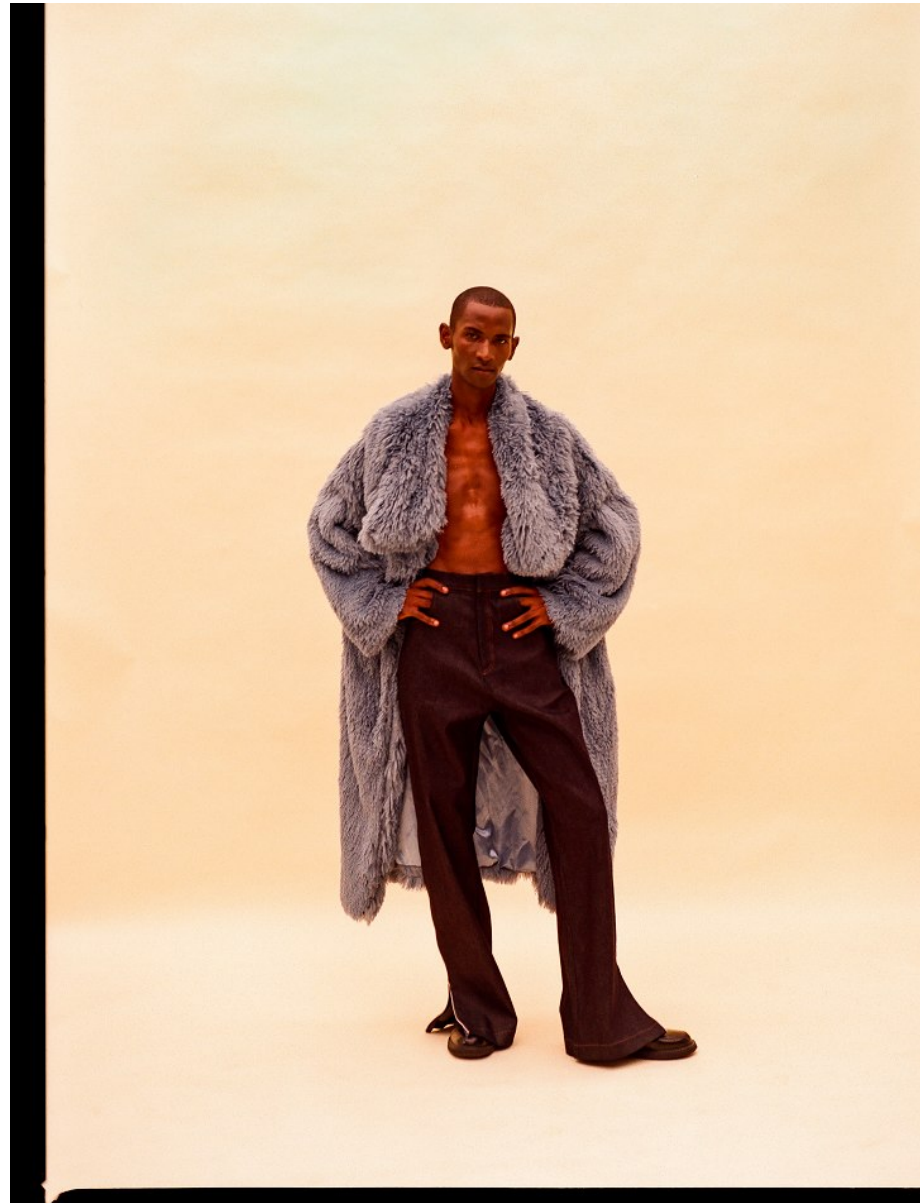

THAPELO MOFOKENG

BOSS MODELS

CAPE TOWN

THAPELO MOFOKENG

Height: 185cm Chest: 85cm Waist: 70cm Suit: 33 Shoe: 9.5 UK Hair: Black Eyes: Brown