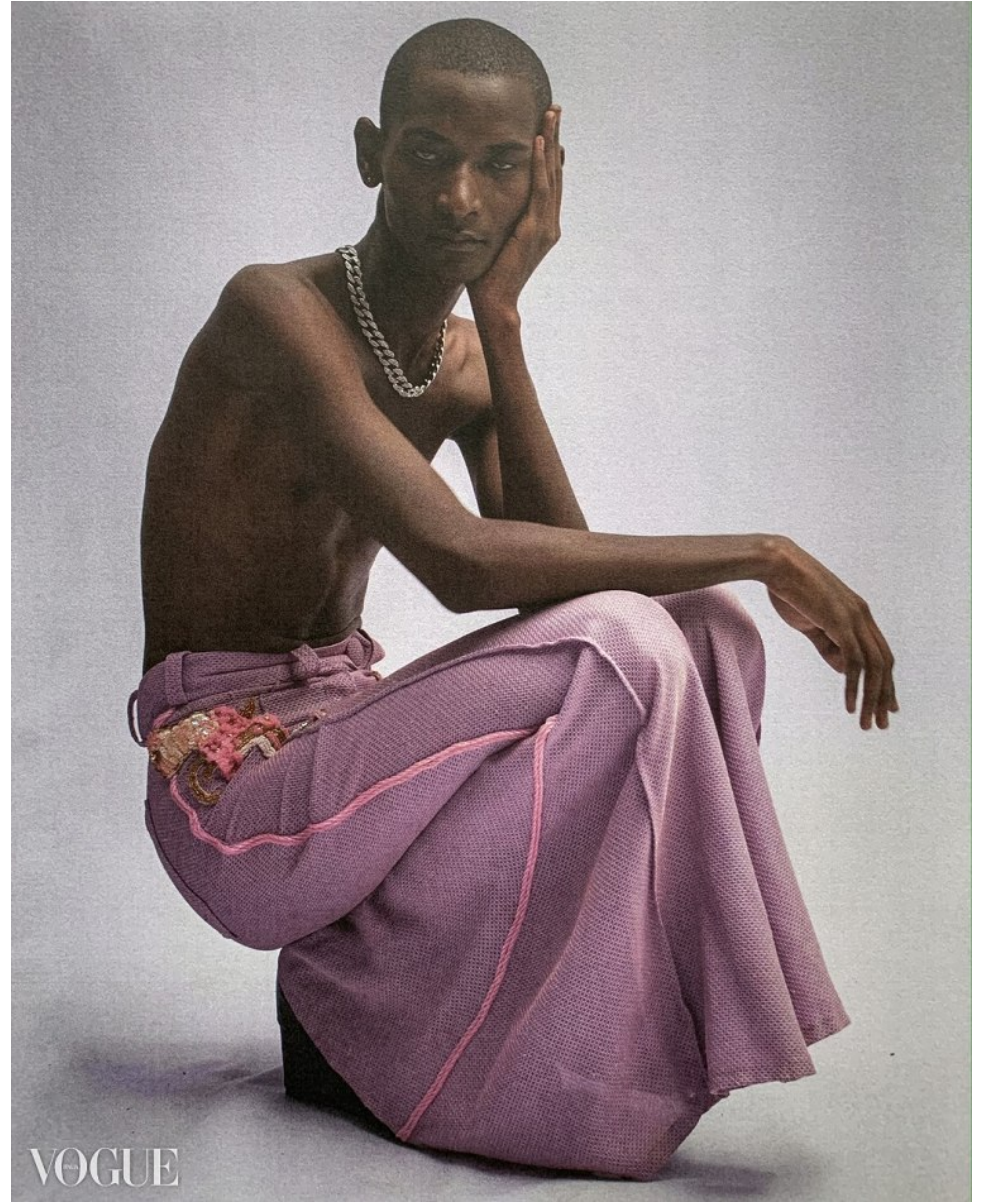

BOSS MODELS

CAPE TOWN

THAPELO MOFOKENG

Height: 185cm Chest: 85cm Waist: 70cm Suit: 33 Shoe: 9.5 UK Hair: Black Eyes: Brown