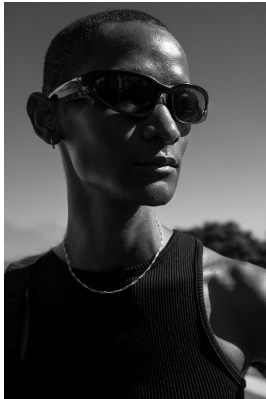

# BOSS MODELS

CAPE TOWN

THAPELO MOFOKENG

Height: 185cm Chest: 88cm Waist: 68cm Suit: 33 Shoe: 9.5 UK Hair: Black Eyes: Brown

# BOSS MODELS

CAPE TOWN