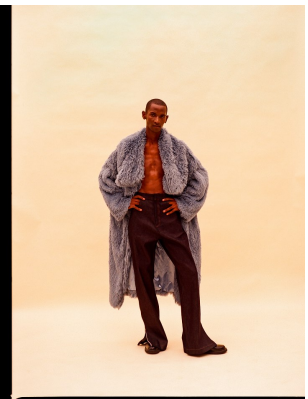

# BOSS MODELS

CAPE TOWN

## THAPELO MOFOKENG

Height: 185cm Chest: 85cm Waist: 70cm Suit: 33 Shoe: 9.5 UK Hair: Black Eyes: Brown