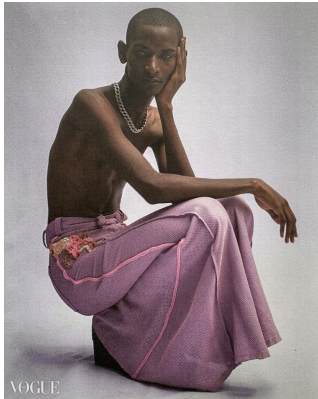

BOSS MODELS

CAPE TOWN

THAPELO MOFOKENG

Height: 185cm Chest: 88cm Waist: 68cm Suit: 33 Shoe: 9.5 UK Hair: Black Eyes: Brown