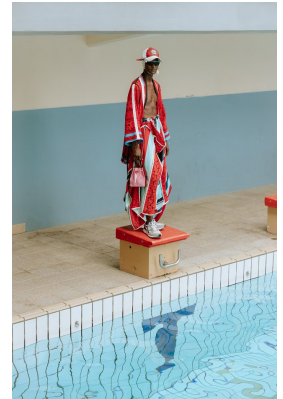

# BOSS MODELS

CAPE TOWN

## THAPELO MOFOKENG

Height: 185cm Chest: 85cm Waist: 70cm Suit: 33 Shoe: 9.5 UK Hair: Black Eyes: Brown