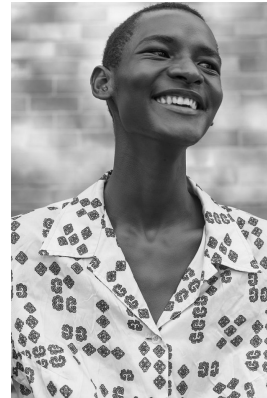

# BOSS MODELS

CAPE TOWN

## THAPELO MOFOKENG

Height: 185cm Chest: 85cm Waist: 70cm Suit: 33 Shoe: 9.5 UK Hair: Black Eyes: Brown