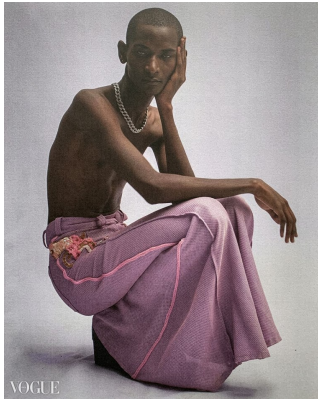

BOSS MODELS

CAPE TOWN

THAPELO MOFOKENG

Height: 185cm Chest: 85cm Waist: 70cm Suit: 33 Shoe: 9.5 UK Hair: Black Eyes: Brown

BOSS MODELS

CAPE TOWN

THAPELO MOFOKENG

Height: 185cm Chest: 85cm Waist: 70cm Suit: 33 Shoe: 9.5 UK Hair: Black Eyes: Brown

BOSS MODELS

CAPE TOWN

THAPELO MOFOKENG

Height: 185cm Chest: 85cm Waist: 70cm Suit: 33 Shoe: 9.5 UK Hair: Black Eyes: Brown