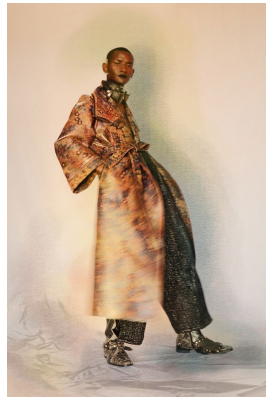

BOSS MODELS

CAPE TOWN

THAPELO MOFOKENG

Height: 185cm Chest: 85cm Waist: 70cm Suit: 33 Shoe: 9.5 UK Hair: Black Eyes: Brown

BOSS MODELS

CAPE TOWN

THAPELO MOFOKENG

Height: 185cm Chest: 85cm Waist: 70cm Suit: 33 Shoe: 9.5 UK Hair: Black Eyes: Brown

BOSS MODELS

CAPE TOWN

THAPELO MOFOKENG

Height: 185cm Chest: 85cm Waist: 70cm Suit: 33 Shoe: 9.5 UK Hair: Black Eyes: Brown