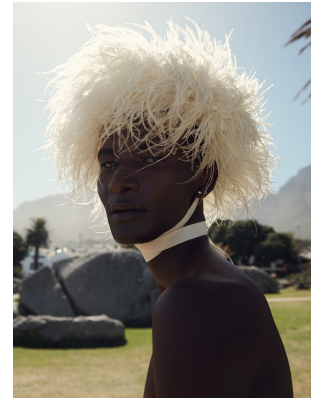

BOSS MODELS

CAPE TOWN

THAPELO MOFOKENG

Height: 185cm Chest: 85cm Waist: 70cm Suit: 33 Shoe: 9.5 UK Hair: Black Eyes: Brown

BOSS MODELS

CAPE TOWN

THAPELO MOFOKENG

Height: 185cm Chest: 85cm Waist: 70cm Suit: 33 Shoe: 9.5 UK Hair: Black Eyes: Brown

BOSS MODELS

CAPE TOWN

THAPELO MOFOKENG

Height: 185cm Chest: 85cm Waist: 70cm Suit: 33 Shoe: 9.5 UK Hair: Black Eyes: Brown