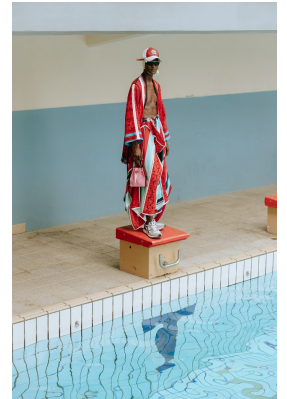

BOSS MODELS

CAPE TOWN

THAPELO MOFOKENG

Height: 185cm Chest: 85cm Waist: 70cm Suit: 33 Shoe: 9.5 UK Hair: Black Eyes: Brown

BOSS MODELS

CAPE TOWN

THAPELO MOFOKENG

Height: 185cm Chest: 85cm Waist: 70cm Suit: 33 Shoe: 9.5 UK Hair: Black Eyes: Brown

BOSS MODELS

CAPE TOWN

THAPELO MOFOKENG

Height: 185cm Chest: 85cm Waist: 70cm Suit: 33 Shoe: 9.5 UK Hair: Black Eyes: Brown