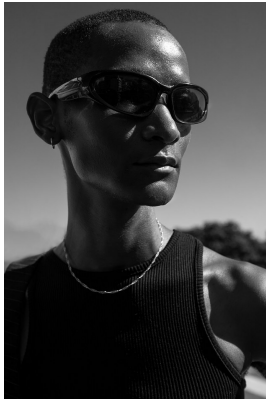

# BOSS MODELS

CAPE TOWN

## THAPELO MOFOKENG

Height: 185cm Chest: 85cm Waist: 70cm Suit: 33 Shoe: 9.5 UK Hair: Black Eyes: Brown