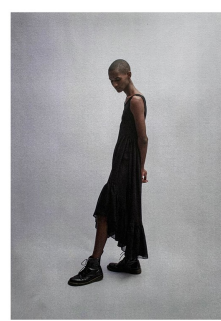

# BOSS MODELS

CAPE TOWN

THAPELO MOFOKENG

Height: 185cm Chest: 88cm Waist: 68cm Suit: 33 Shoe: 9.5 UK Hair: Black Eyes: Brown

# BOSS MODELS

CAPE TOWN

## THAPELO MOFOKENG

Height: 185cm Chest: 88cm Waist: 68cm Suit: 33 Shoe: 9.5 UK Hair: Black Eyes: Brown