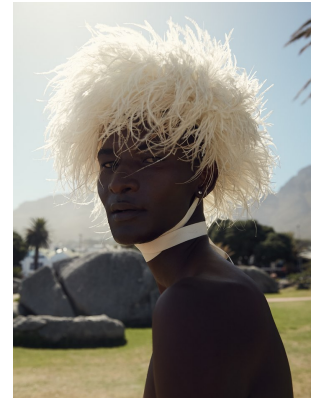

# BOSS MODELS

CAPE TOWN

## THAPELO MOFOKENG

Height: 185cm Chest: 85cm Waist: 70cm Suit: 33 Shoe: 9.5 UK Hair: Black Eyes: Brown