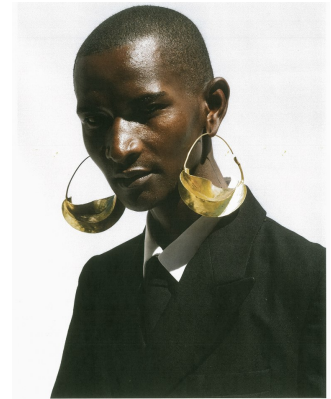

BOSS MODELS

CAPE TOWN

THAPELO MOFOKENG

Height: 185cm Chest: 85cm Waist: 70cm Suit: 33 Shoe: 9.5 UK Hair: Black Eyes: Brown

BOSS MODELS

CAPE TOWN

THAPELO MOFOKENG

Height: 185cm Chest: 85cm Waist: 70cm Suit: 33 Shoe: 9.5 UK Hair: Black Eyes: Brown

BOSS MODELS

CAPE TOWN

THAPELO MOFOKENG

Height: 185cm Chest: 85cm Waist: 70cm Suit: 33 Shoe: 9.5 UK Hair: Black Eyes: Brown