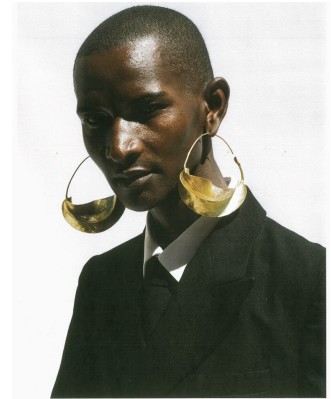

# BOSS MODELS

CAPE TOWN

## THAPELO MOFOKENG

Height: 185cm Chest: 85cm Waist: 70cm Suit: 33 Shoe: 9.5 UK Hair: Black Eyes: Brown