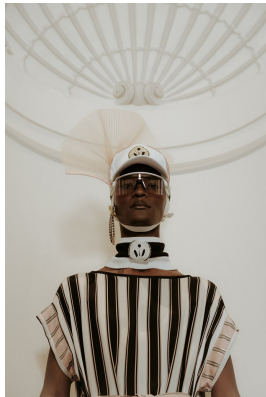

# BOSS MODELS

CAPE TOWN

## THAPELO MOFOKENG

Height: 185cm Chest: 85cm Waist: 70cm Suit: 33 Shoe: 9.5 UK Hair: Black Eyes: Brown