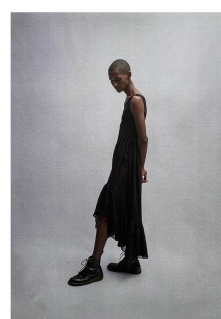

BOSS MODELS

CAPE TOWN

THAPELO MOFOKENG

Height: 185cm Chest: 85cm Waist: 70cm Suit: 33 Shoe: 9.5 UK Hair: Black Eyes: Brown

BOSS MODELS

CAPE TOWN

THAPELO MOFOKENG

Height: 185cm Chest: 85cm Waist: 70cm Suit: 33 Shoe: 9.5 UK Hair: Black Eyes: Brown

BOSS MODELS

CAPE TOWN

THAPELO MOFOKENG

Height: 185cm Chest: 85cm Waist: 70cm Suit: 33 Shoe: 9.5 UK Hair: Black Eyes: Brown