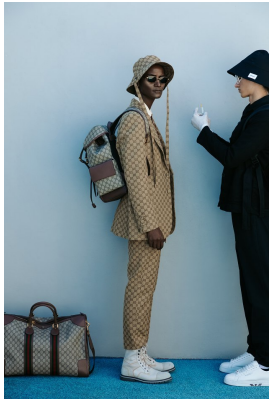

BOSS MODELS

CAPE TOWN

THAPELO MOFOKENG

Height: 185cm Chest: 85cm Waist: 70cm Suit: 33 Shoe: 9.5 UK Hair: Black Eyes: Brown

BOSS MODELS

CAPE TOWN

THAPELO MOFOKENG

Height: 185cm Chest: 85cm Waist: 70cm Suit: 33 Shoe: 9.5 UK Hair: Black Eyes: Brown

BOSS MODELS

CAPE TOWN

THAPELO MOFOKENG

Height: 185cm Chest: 85cm Waist: 70cm Suit: 33 Shoe: 9.5 UK Hair: Black Eyes: Brown