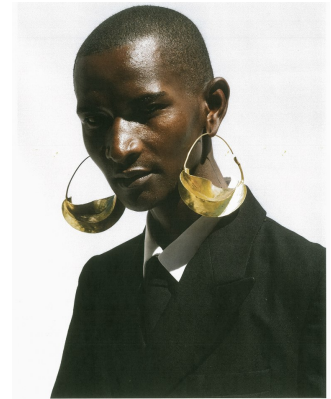

# BOSS MODELS

CAPE TOWN

THAPELO MOFOKENG

Height: 185cm Chest: 88cm Waist: 68cm Suit: 33 Shoe: 9.5 UK Hair: Black Eyes: Brown

# BOSS MODELS

CAPE TOWN

## THAPELO MOFOKENG

Height: 185cm Chest: 88cm Waist: 68cm Suit: 33 Shoe: 9.5 UK Hair: Black Eyes: Brown