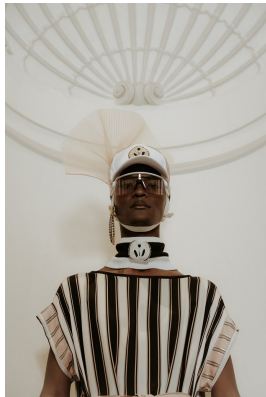

BOSS MODELS

CAPE TOWN

THAPELO MOFOKENG

Height: 185cm Chest: 85cm Waist: 70cm Suit: 33 Shoe: 9.5 UK Hair: Black Eyes: Brown

BOSS MODELS

CAPE TOWN

THAPELO MOFOKENG

Height: 185cm Chest: 85cm Waist: 70cm Suit: 33 Shoe: 9.5 UK Hair: Black Eyes: Brown

BOSS MODELS

CAPE TOWN

THAPELO MOFOKENG

Height: 185cm Chest: 85cm Waist: 70cm Suit: 33 Shoe: 9.5 UK Hair: Black Eyes: Brown