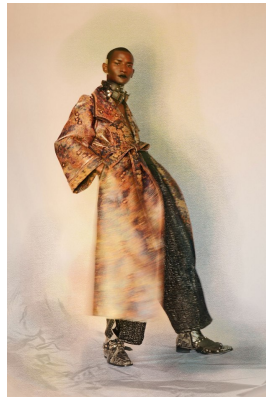

# BOSS MODELS

CAPE TOWN

## THAPELO MOFOKENG

Height: 185cm Chest: 85cm Waist: 70cm Suit: 33 Shoe: 9.5 UK Hair: Black Eyes: Brown