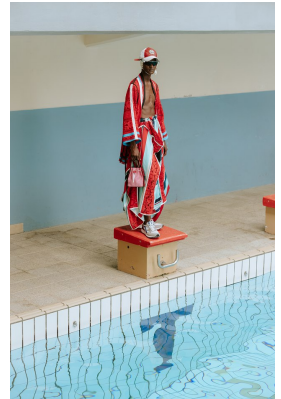

BOSS MODELS

CAPE TOWN

THAPELO MOFOKENG

Height: 185cm Chest: 85cm Waist: 70cm Suit: 33 Shoe: 9.5 UK Hair: Black Eyes: Brown

BOSS MODELS

CAPE TOWN

THAPELO MOFOKENG

Height: 185cm Chest: 85cm Waist: 70cm Suit: 33 Shoe: 9.5 UK Hair: Black Eyes: Brown

BOSS MODELS

CAPE TOWN

THAPELO MOFOKENG

Height: 185cm Chest: 85cm Waist: 70cm Suit: 33 Shoe: 9.5 UK Hair: Black Eyes: Brown