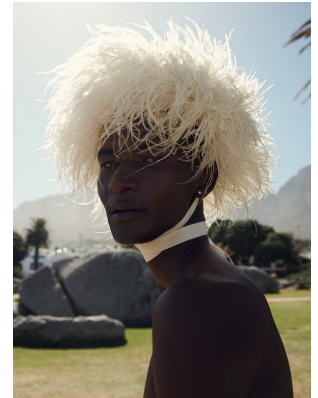

# BOSS MODELS

CAPE TOWN

THAPELO MOFOKENG

Height: 185cm Chest: 88cm Waist: 68cm Suit: 33 Shoe: 9.5 UK Hair: Black Eyes: Brown

# BOSS MODELS

CAPE TOWN

## THAPELO MOFOKENG

Height: 185cm Chest: 88cm Waist: 68cm Suit: 33 Shoe: 9.5 UK Hair: Black Eyes: Brown