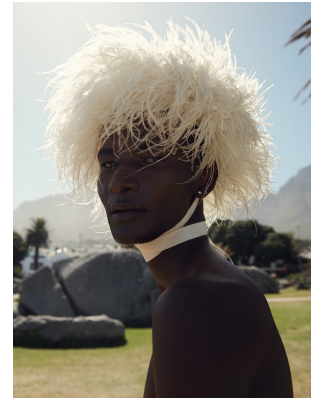

BOSS MODELS

CAPE TOWN

THAPELO MOFOKENG

Height: 185cm Chest: 85cm Waist: 70cm Suit: 33 Shoe: 9.5 UK Hair: Black Eyes: Brown

BOSS MODELS

CAPE TOWN

THAPELO MOFOKENG

Height: 185cm Chest: 85cm Waist: 70cm Suit: 33 Shoe: 9.5 UK Hair: Black Eyes: Brown

BOSS MODELS

CAPE TOWN

THAPELO MOFOKENG

Height: 185cm Chest: 85cm Waist: 70cm Suit: 33 Shoe: 9.5 UK Hair: Black Eyes: Brown