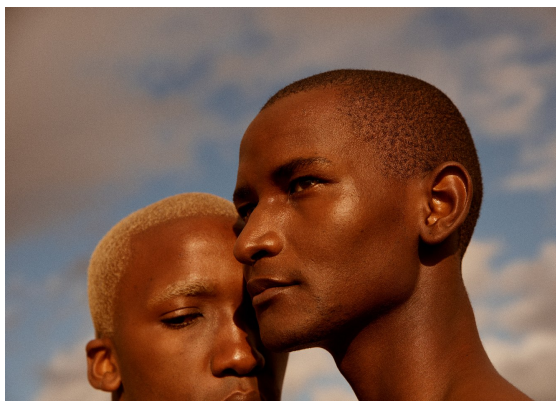

BOSS MODELS

CAPE TOWN

THAPELO MOFOKENG

Height: 185cm Chest: 85cm Waist: 70cm Suit: 33 Shoe: 9.5 UK Hair: Black Eyes: Brown

BOSS MODELS

CAPE TOWN

THAPELO MOFOKENG

Height: 185cm Chest: 85cm Waist: 70cm Suit: 33 Shoe: 9.5 UK Hair: Black Eyes: Brown

BOSS MODELS

CAPE TOWN

THAPELO MOFOKENG

Height: 185cm Chest: 85cm Waist: 70cm Suit: 33 Shoe: 9.5 UK Hair: Black Eyes: Brown