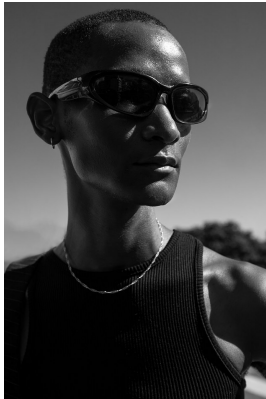

BOSS MODELS

CAPE TOWN

THAPELO MOFOKENG

Height: 185cm Chest: 85cm Waist: 70cm Suit: 33 Shoe: 9.5 UK Hair: Black Eyes: Brown

BOSS MODELS

CAPE TOWN

THAPELO MOFOKENG

Height: 185cm Chest: 85cm Waist: 70cm Suit: 33 Shoe: 9.5 UK Hair: Black Eyes: Brown

BOSS MODELS

CAPE TOWN

THAPELO MOFOKENG

Height: 185cm Chest: 85cm Waist: 70cm Suit: 33 Shoe: 9.5 UK Hair: Black Eyes: Brown