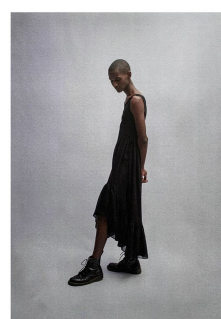

# BOSS MODELS

CAPE TOWN

## THAPELO MOFOKENG

Height: 185cm Chest: 85cm Waist: 70cm Suit: 33 Shoe: 9.5 UK Hair: Black Eyes: Brown