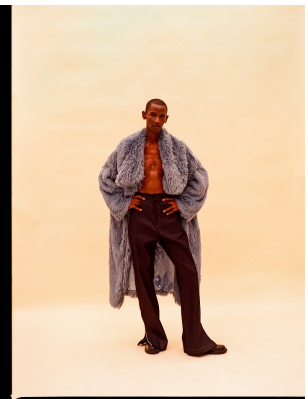

BOSS MODELS

CAPE TOWN

THAPELO MOFOKENG

Height: 185cm Chest: 85cm Waist: 70cm Suit: 33 Shoe: 9.5 UK Hair: Black Eyes: Brown

BOSS MODELS

CAPE TOWN

THAPELO MOFOKENG

Height: 185cm Chest: 85cm Waist: 70cm Suit: 33 Shoe: 9.5 UK Hair: Black Eyes: Brown

BOSS MODELS

CAPE TOWN

THAPELO MOFOKENG

Height: 185cm Chest: 85cm Waist: 70cm Suit: 33 Shoe: 9.5 UK Hair: Black Eyes: Brown