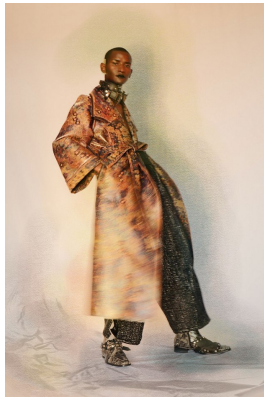

BOSS MODELS

CAPE TOWN

THAPELO MOFOKENG

Height: 185cm Chest: 85cm Waist: 70cm Suit: 33 Shoe: 9.5 UK Hair: Black Eyes: Brown

BOSS MODELS

CAPE TOWN

THAPELO MOFOKENG

Height: 185cm Chest: 85cm Waist: 70cm Suit: 33 Shoe: 9.5 UK Hair: Black Eyes: Brown

BOSS MODELS

CAPE TOWN

THAPELO MOFOKENG

Height: 185cm Chest: 85cm Waist: 70cm Suit: 33 Shoe: 9.5 UK Hair: Black Eyes: Brown