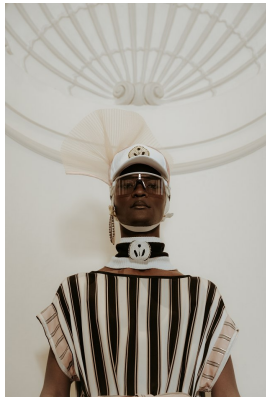

# BOSS MODELS

CAPE TOWN

THAPELO MOFOKENG

Height: 185cm Chest: 88cm Waist: 68cm Suit: 33 Shoe: 9.5 UK Hair: Black Eyes: Brown

# BOSS MODELS

CAPE TOWN

## THAPELO MOFOKENG

Height: 185cm Chest: 88cm Waist: 68cm Suit: 33 Shoe: 9.5 UK Hair: Black Eyes: Brown