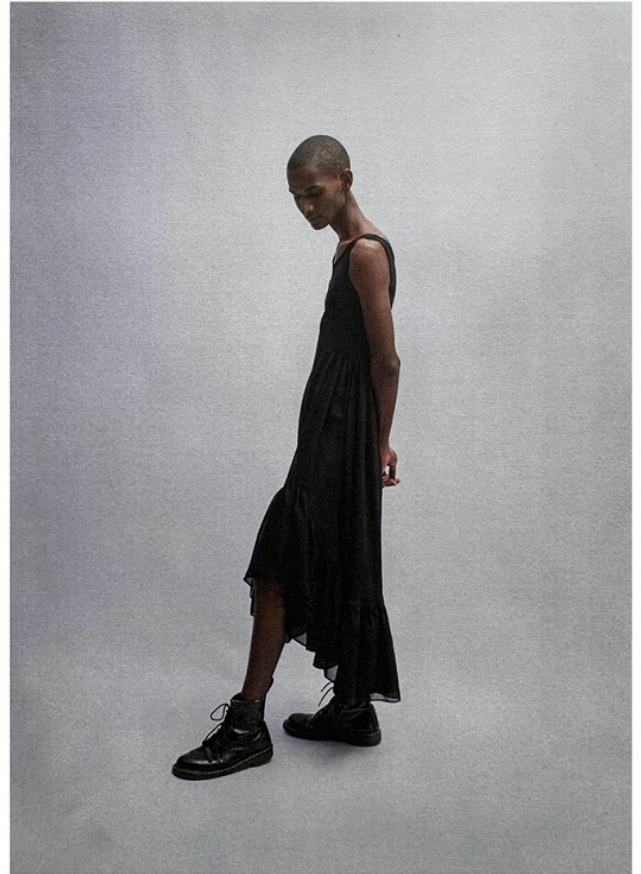

BOSS MODELS

CAPE TOWN

THAPELO MOFOKENG

Height: 185cm Chest: 85cm Waist: 70cm Suit: 33 Shoe: 9.5 UK Hair: Black Eyes: Brown