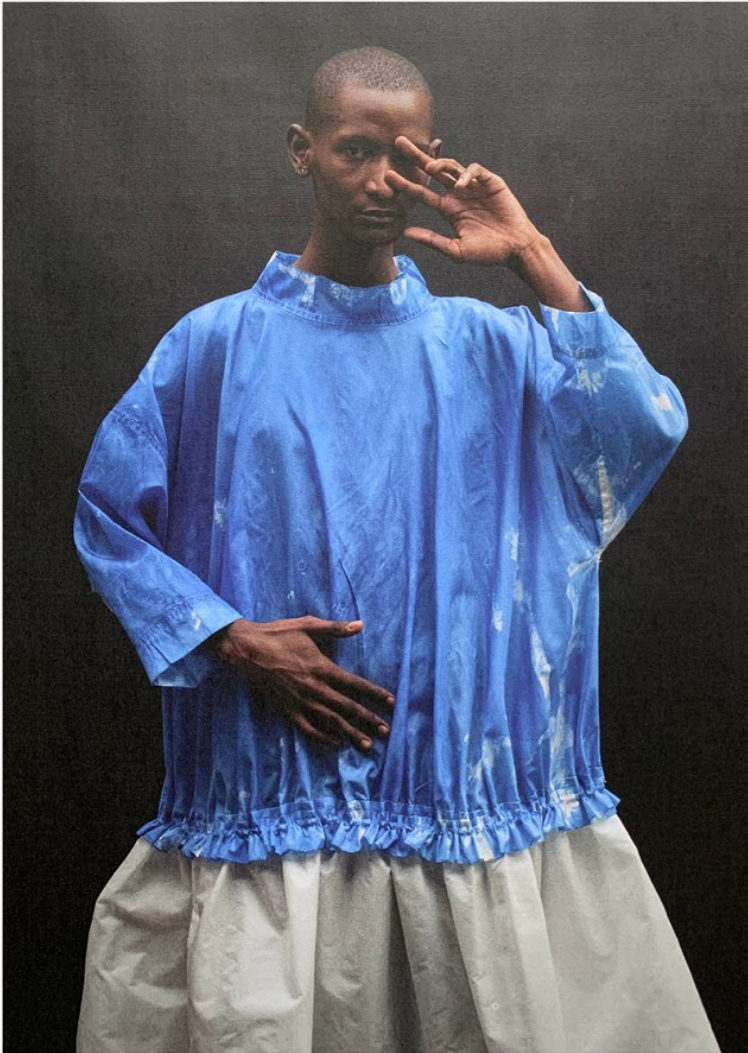

BOSS MODELS

CAPE TOWN

THAPELO MOFOKENG

Height: 185cm Chest: 85cm Waist: 70cm Suit: 33 Shoe: 9.5 UK Hair: Black Eyes: Brown