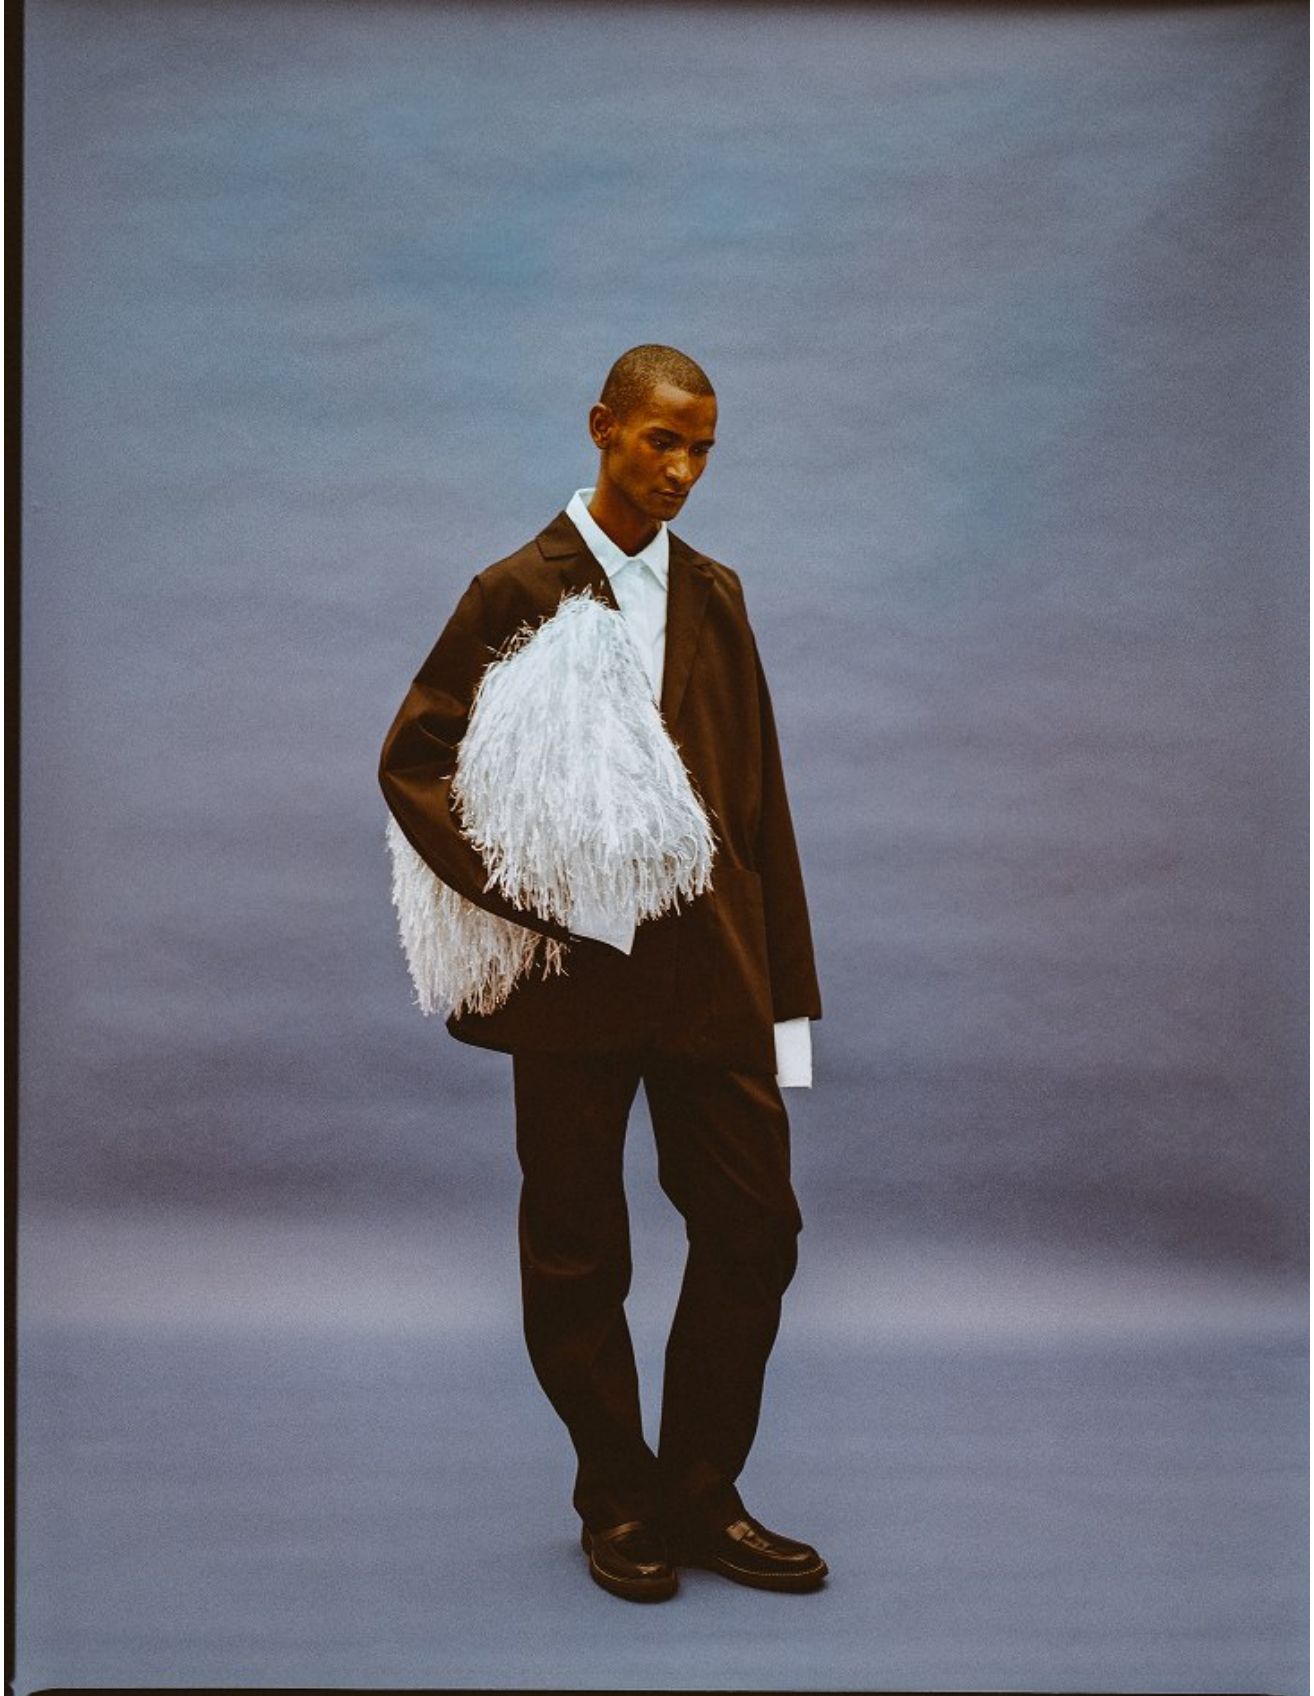

THAPELO MOFOKENG

BOSS MODELS

CAPE TOWN

Height: 185cm Chest: 85cm Waist: 70cm Suit: 33 Shoe: 9.5 UK Hair: Black Eyes: Brown