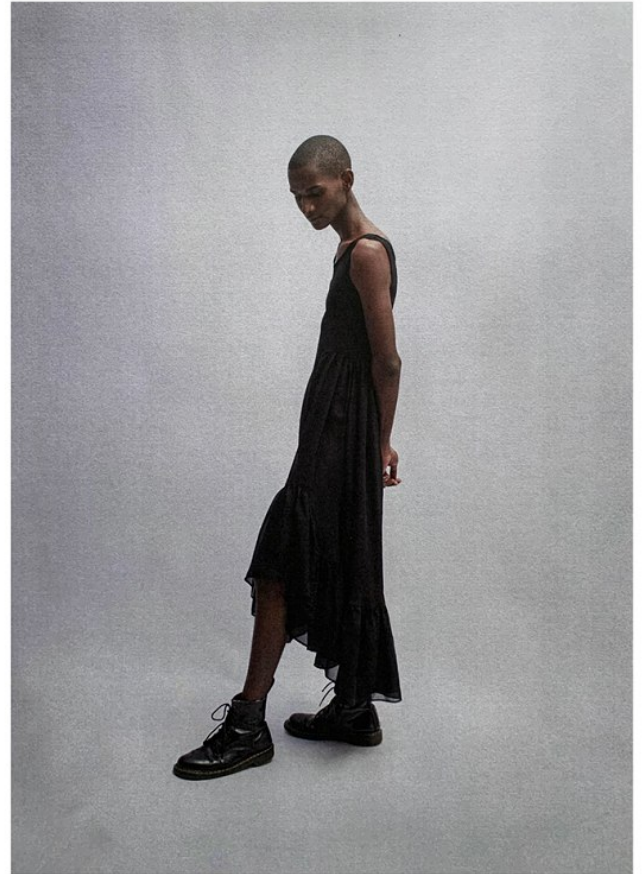

BOSS MODELS

CAPE TOWN

THAPELO MOFOKENG

Height: 185cm Chest: 85cm Waist: 70cm Suit: 33 Shoe: 9.5 UK Hair: Black Eyes: Brown