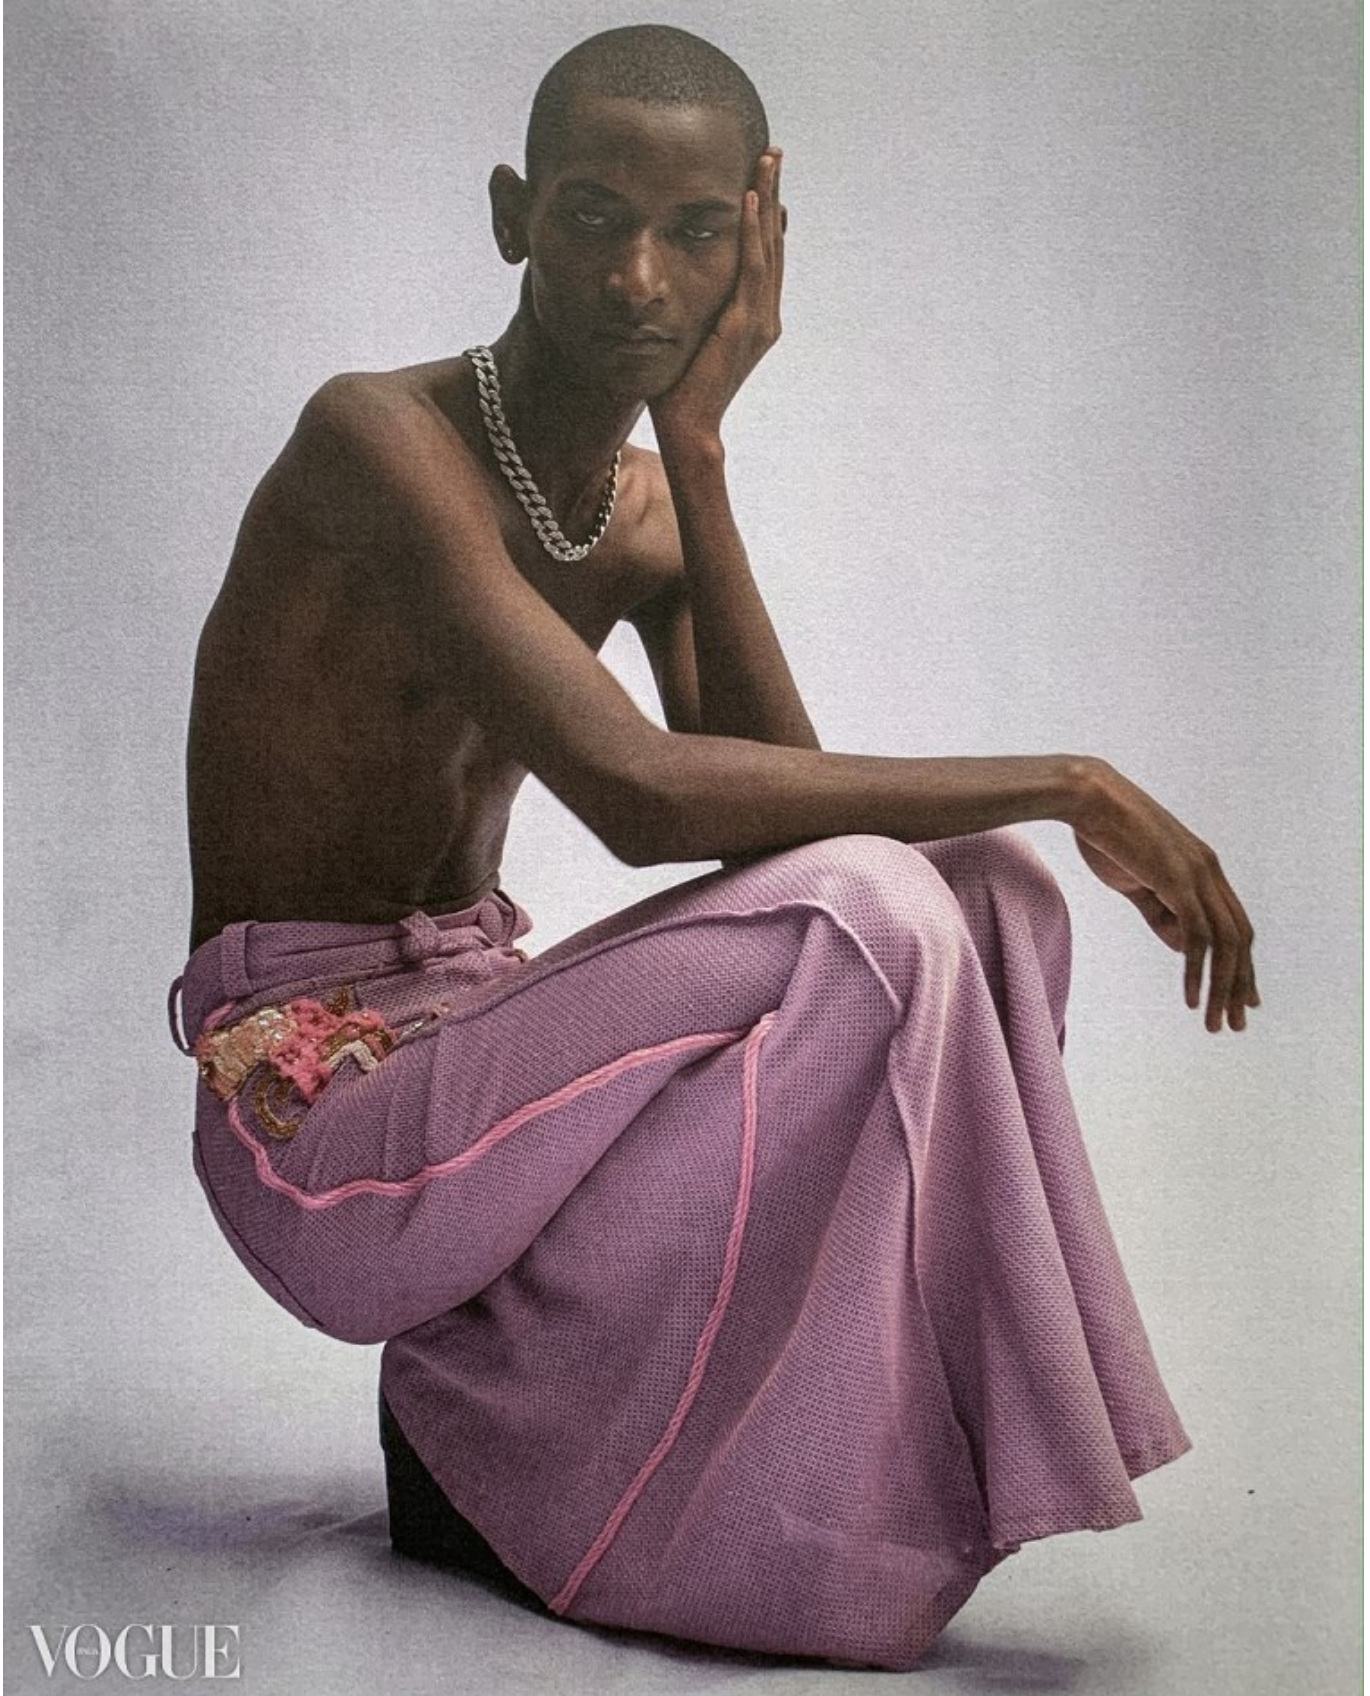

BOSS MODELS

CAPE TOWN

VOGUE

THAPELO MOFOKENG

Height: 185cm Chest: 85cm Waist: 70cm Suit: 33 Shoe: 9.5 UK Hair: Black Eyes: Brown