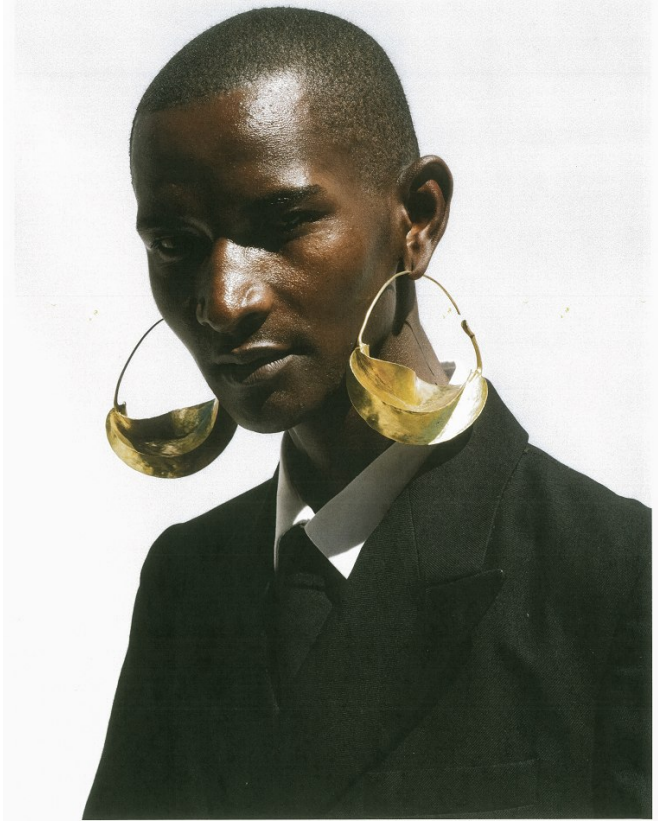

BOSS MODELS

CAPE TOWN

THAPELO MOFOKENG

Height: 185cm Chest: 85cm Waist: 70cm Suit: 33 Shoe: 9.5 UK Hair: Black Eyes: Brown