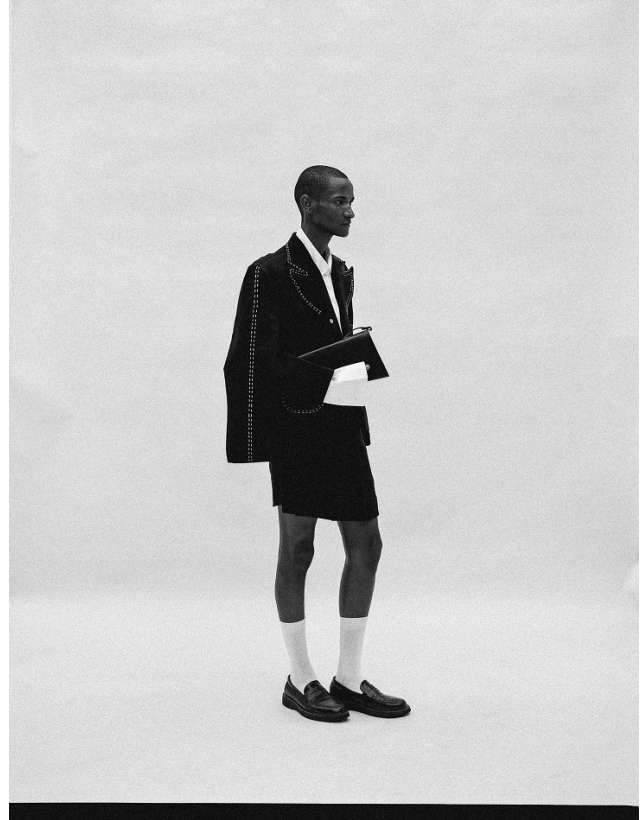

BOSS MODELS

CAPE TOWN

THAPELO MOFOKENG

Height: 185cm Chest: 85cm Waist: 70cm Suit: 33 Shoe: 9.5 UK Hair: Black Eyes: Brown

BOSS MODELS

CAPE TOWN

THAPELO MOFOKENG

Height: 185cm Chest: 85cm Waist: 70cm Suit: 33 Shoe: 9.5 UK Hair: Black Eyes: Brown