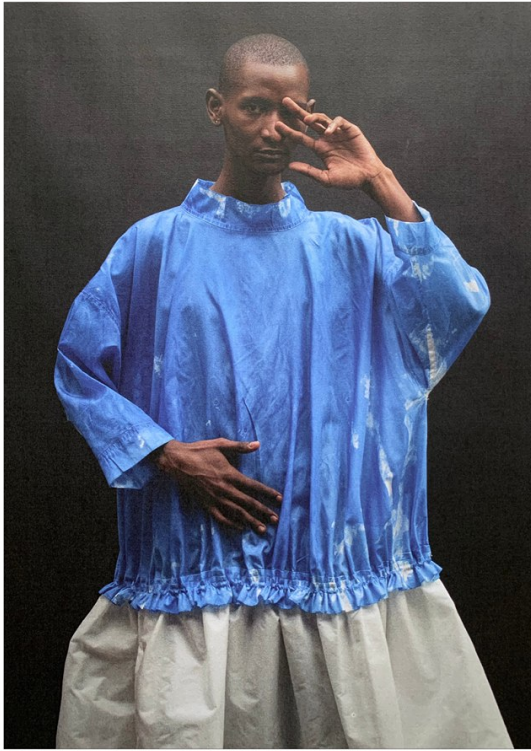

BOSS MODELS

CAPE TOWN

THAPELO MOFOKENG

Height: 185cm Chest: 85cm Waist: 70cm Suit: 33 Shoe: 9.5 UK Hair: Black Eyes: Brown

BOSS MODELS

CAPE TOWN

THAPELO MOFOKENG

Height: 185cm Chest: 85cm Waist: 70cm Suit: 33 Shoe: 9.5 UK Hair: Black Eyes: Brown