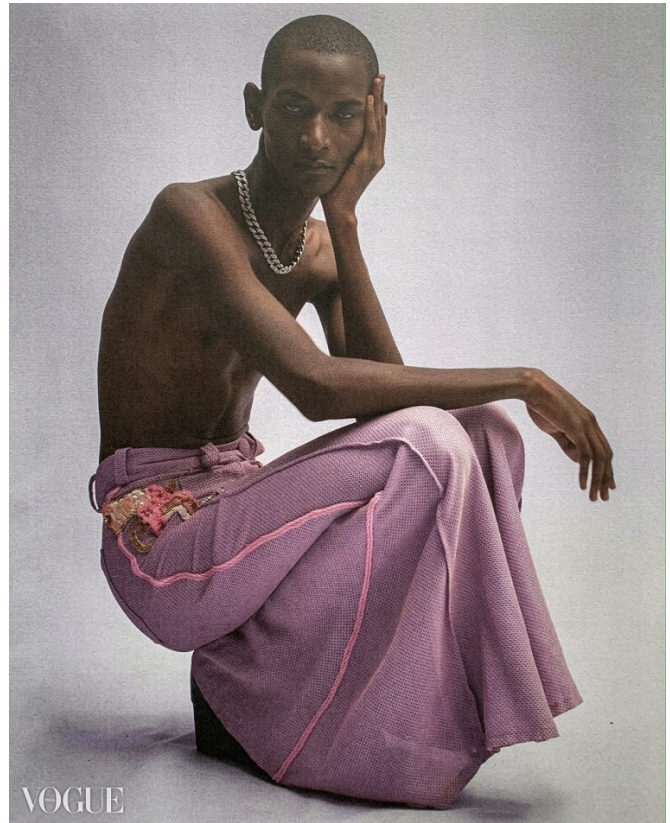

BOSS MODELS

CAPE TOWN

THAPELO MOFOKENG

Height: 185cm Chest: 85cm Waist: 70cm Suit: 33 Shoe: 9.5 UK Hair: Black Eyes: Brown

BOSS MODELS

CAPE TOWN

THAPELO MOFOKENG

Height: 185cm Chest: 85cm Waist: 70cm Suit: 33 Shoe: 9.5 UK Hair: Black Eyes: Brown