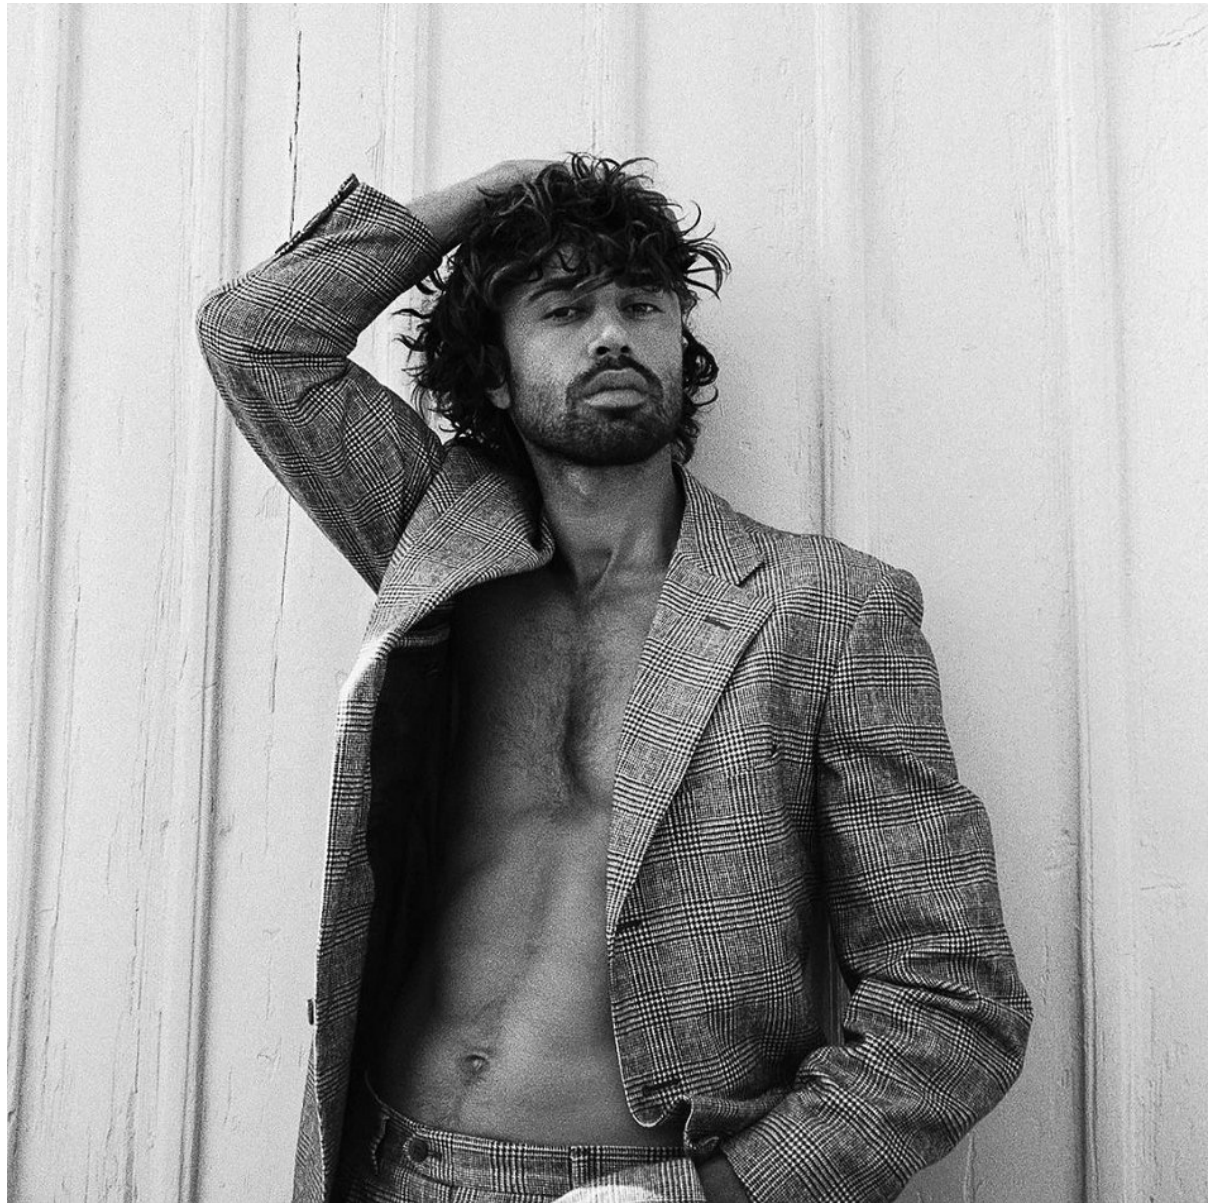

BOSS MODELS

CAPE TOWN

SERO DEMIR

Height: 185cm Chest: 96cm Waist: 81cm Suit: 40 R Shoe: 9 UK Hair: Dark Brown Eyes: Brown

BOSS MODELS

CAPE TOWN

SERO DEMIR

Height: 185cm Chest: 96cm Waist: 81cm Suit: 40 R Shoe: 9 UK Hair: Dark Brown Eyes: Brown