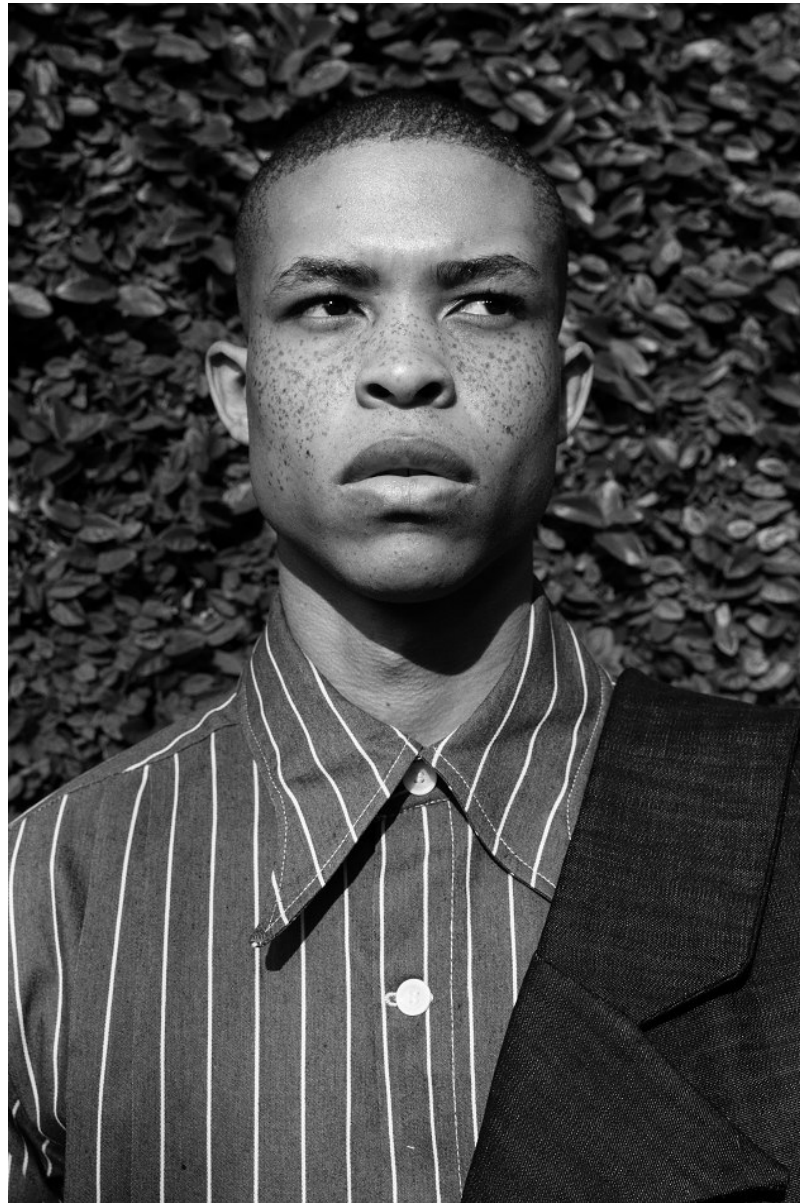

BOSS MODELS

CAPE TOWN

ATANG MALEBO

Height: 184cm Chest: 94cm Waist: 74cm Suit: 38 R Shoe: 10 UK Hair: Black Eyes: Brown

BOSS MODELS

CAPE TOWN

ATANG MALEBO

Height: 184cm Chest: 94cm Waist: 74cm Suit: 38 R Shoe: 10 UK Hair: Black Eyes: Brown