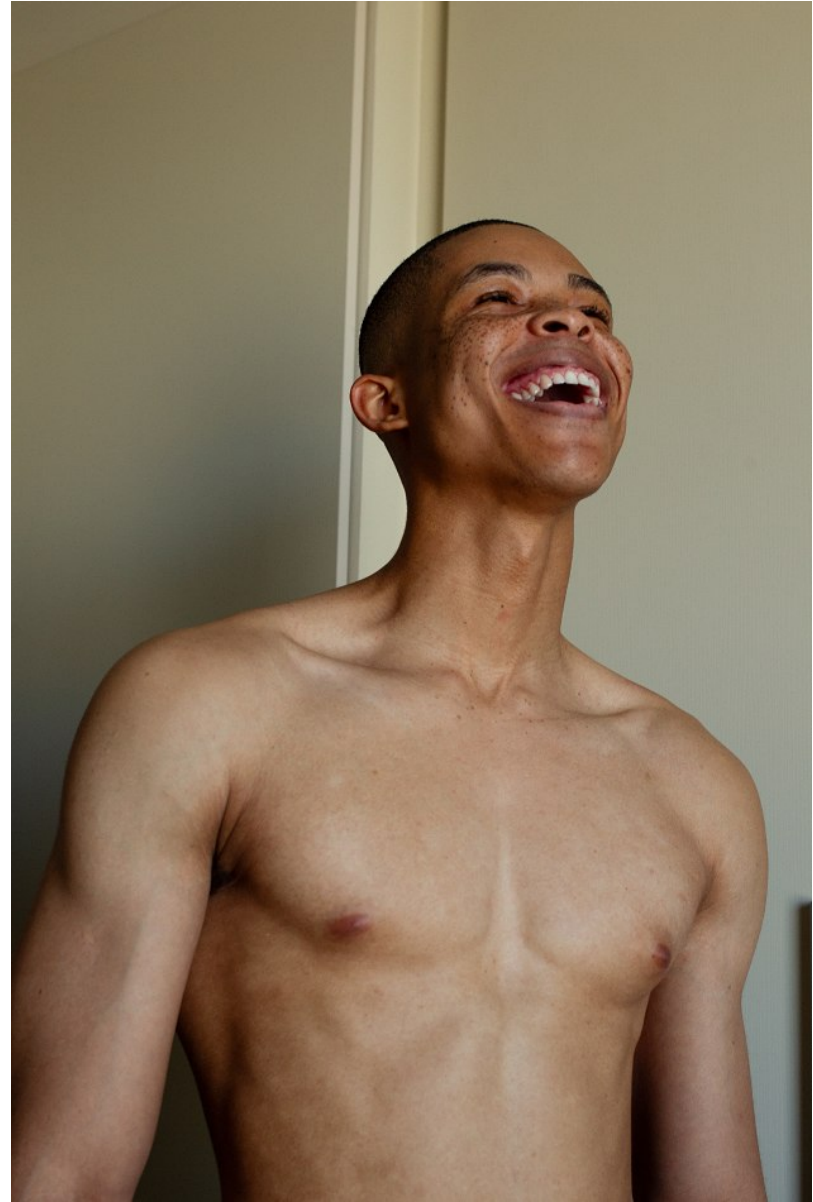

BOSS MODELS

CAPE TOWN

ATANG MALEBO

Height: 184cm Chest: 94cm Waist: 74cm Suit: 38 R Shoe: 10 UK Hair: Black Eyes: Brown

BOSS MODELS

CAPE TOWN

ATANG MALEBO

Height: 184cm Chest: 94cm Waist: 74cm Suit: 38 R Shoe: 10 UK Hair: Black Eyes: Brown

BOSS MODELS

CAPE TOWN

ATANG MALEBO

Height: 184cm Chest: 94cm Waist: 74cm Suit: 38 R Shoe: 10 UK Hair: Black Eyes: Brown