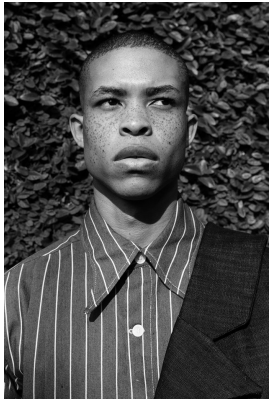

BOSS MODELS

CAPE TOWN

ATANG MALEBO

Height: 184cm Chest: 94cm Waist: 74cm Suit: 38 R Shoe: 10 UK Hair: Black Eyes: Brown