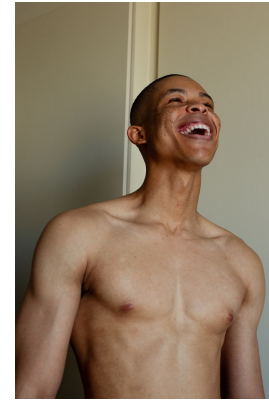

BOSS MODELS

CAPE TOWN

ATANG MALEBO

Height: 184cm Chest: 94cm Waist: 74cm Suit: 38 R Shoe: 10 UK Hair: Black Eyes: Brown