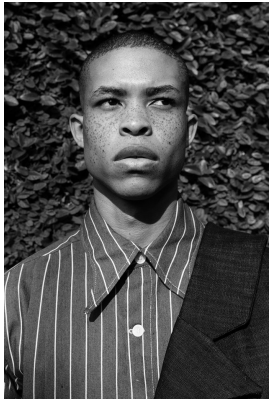

# BOSS MODELS

CAPE TOWN

## ATANG MALEBO

Height: 184cm Chest: 94cm Waist: 74cm Suit: 38 R Shoe: 10 UK Hair: Black Eyes: Brown