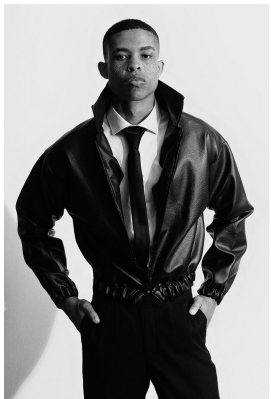

# BOSS MODELS

CAPE TOWN

## ATANG MALEBO

Height: 184cm Chest: 94cm Waist: 74cm Suit: 38 R Shoe: 10 UK Hair: Black Eyes: Brown