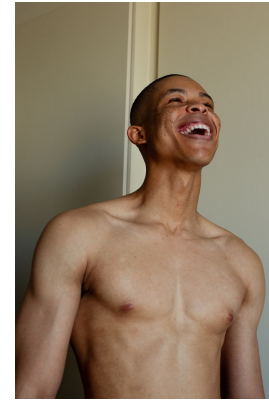

# BOSS MODELS

CAPE TOWN

## ATANG MALEBO

Height: 184cm Chest: 94cm Waist: 74cm Suit: 38 R Shoe: 10 UK Hair: Black Eyes: Brown