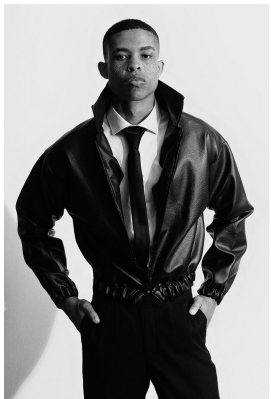

BOSS MODELS

CAPE TOWN

ATANG MALEBO

Height: 184cm Chest: 94cm Waist: 74cm Suit: 38 R Shoe: 10 UK Hair: Black Eyes: Brown