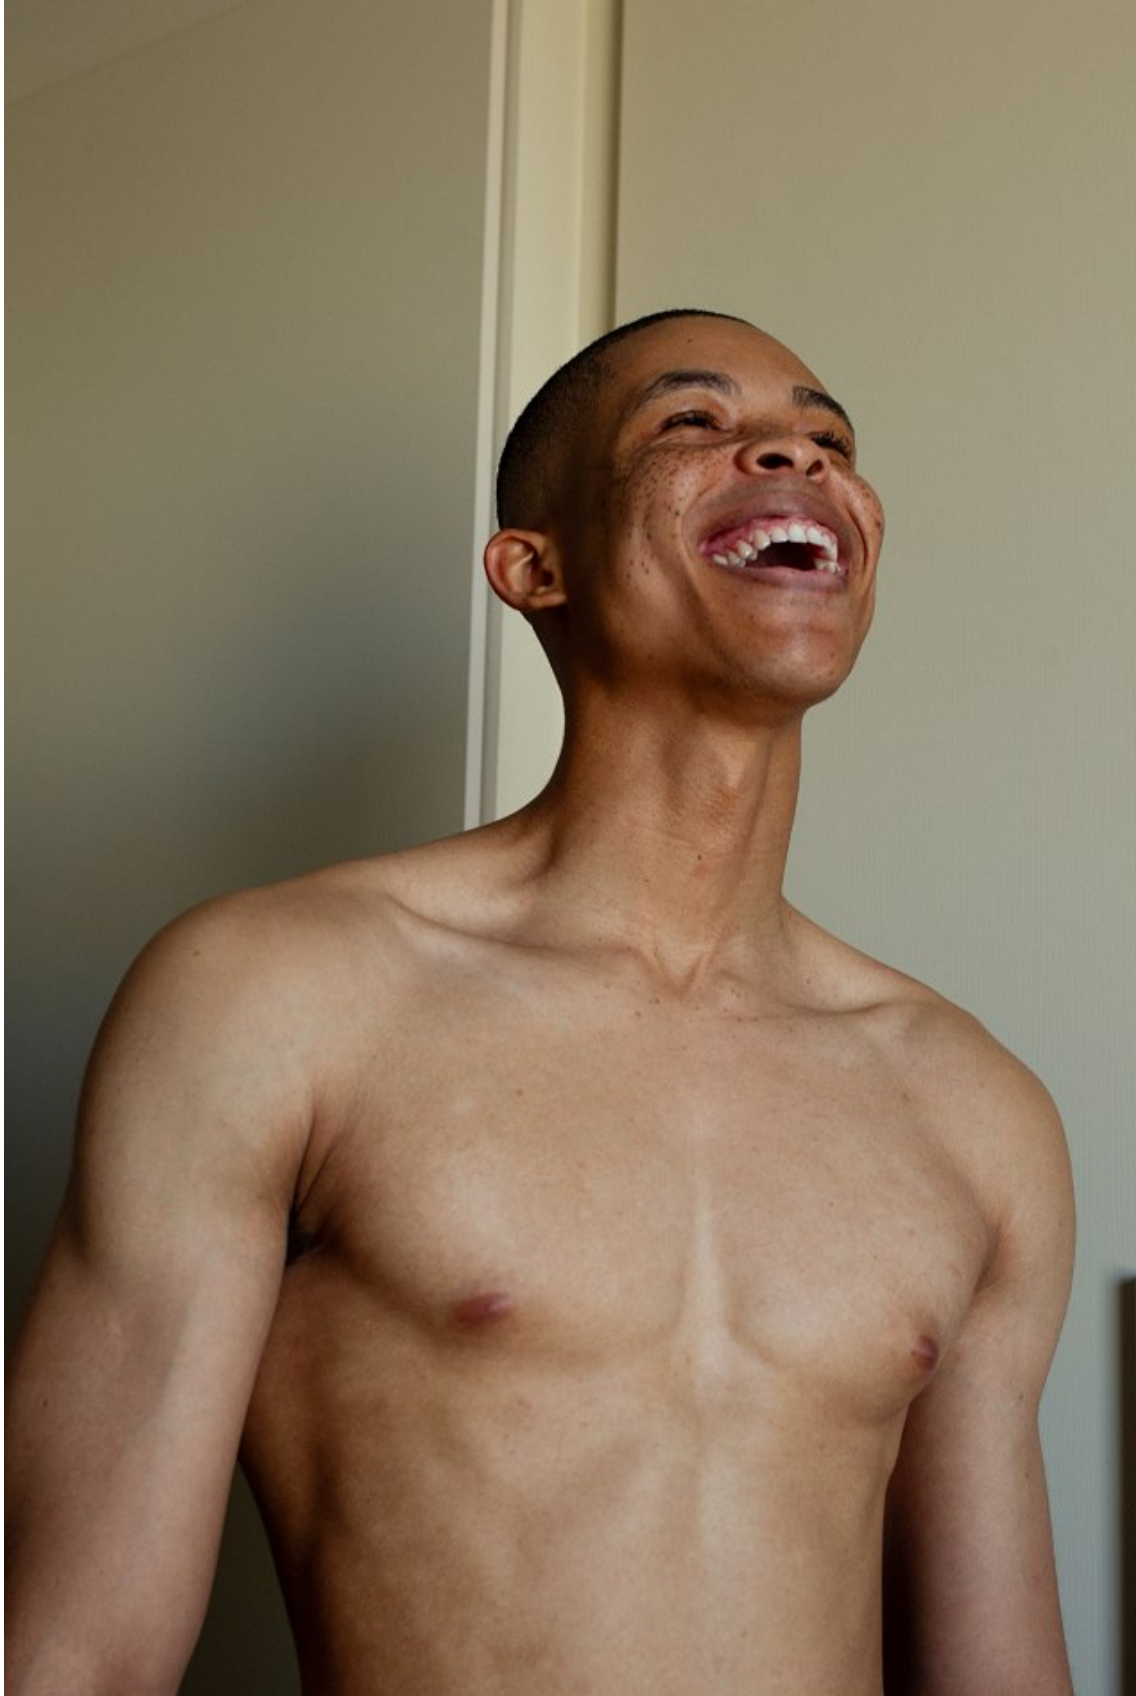

BOSS MODELS

CAPE TOWN

ATANG MALEBO

Height: 184cm Chest: 94cm Waist: 74cm Suit: 38 R Shoe: 10 UK Hair: Black Eyes: Brown

BOSS MODELS

CAPE TOWN

ATANG MALEBO

Height: 184cm Chest: 94cm Waist: 74cm Suit: 38 R Shoe: 10 UK Hair: Black Eyes: Brown

BOSS MODELS

CAPE TOWN

ATANG MALEBO

Height: 184cm Chest: 94cm Waist: 74cm Suit: 38 R Shoe: 10 UK Hair: Black Eyes: Brown

BOSS MODELS

CAPE TOWN

his

short . stories