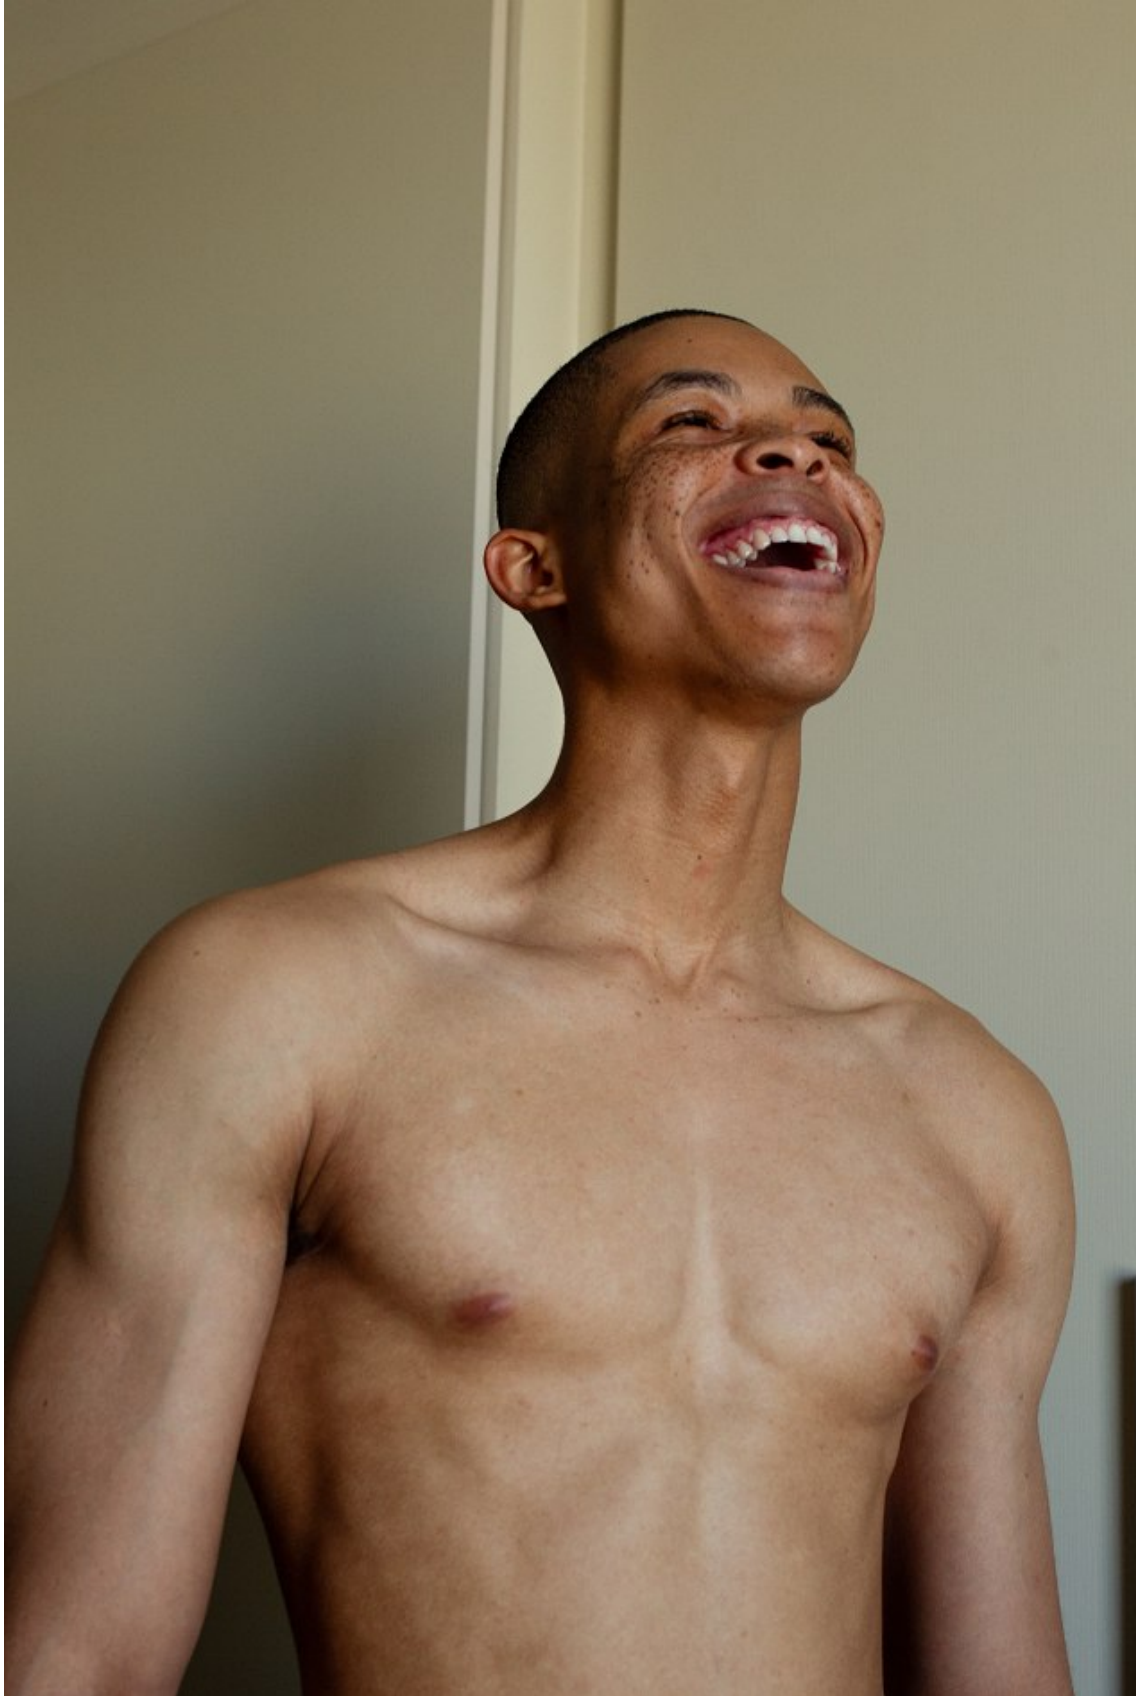

# BOSS MODELS

CAPE TOWN

ATANG MALEBO

Height: 184cm Chest: 94cm Waist: 74cm Suit: 38 R Shoe: 10 UK Hair: Black Eyes: Brown

# BOSS MODELS

CAPE TOWN

**ATANG MALEBO**

Height: 184cm Chest: 94cm Waist: 74cm Suit: 38 R Shoe: 10 UK Hair: Black Eyes: Brown