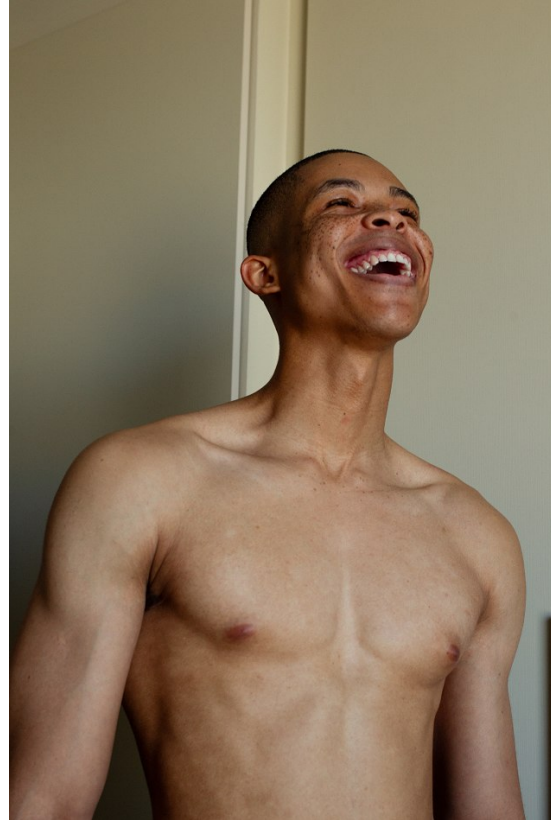

BOSS MODELS

CAPE TOWN

ATANG MALEBO

Height: 184cm Chest: 94cm Waist: 74cm Suit: 38 R Shoe: 10 UK Hair: Black Eyes: Brown

BOSS MODELS

CAPE TOWN

ATANG MALEBO

Height: 184cm Chest: 94cm Waist: 74cm Suit: 38 R Shoe: 10 UK Hair: Black Eyes: Brown

BOSS MODELS

CAPE TOWN

ATANG MALEBO

Height: 184cm Chest: 94cm Waist: 74cm Suit: 38 R Shoe: 10 UK Hair: Black Eyes: Brown