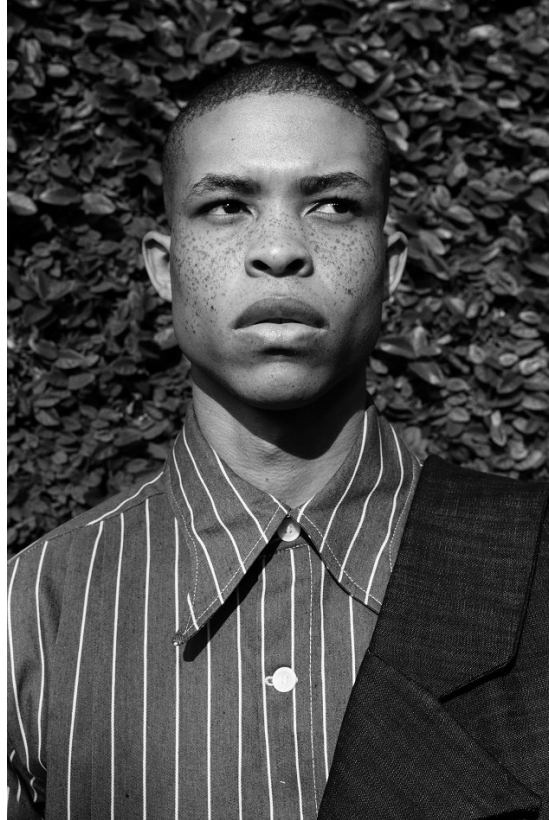

# BOSS MODELS

CAPE TOWN

## ATANG MALEBO

Height: 184cm Chest: 94cm Waist: 74cm Suit: 38 R Shoe: 10 UK Hair: Black Eyes: Brown