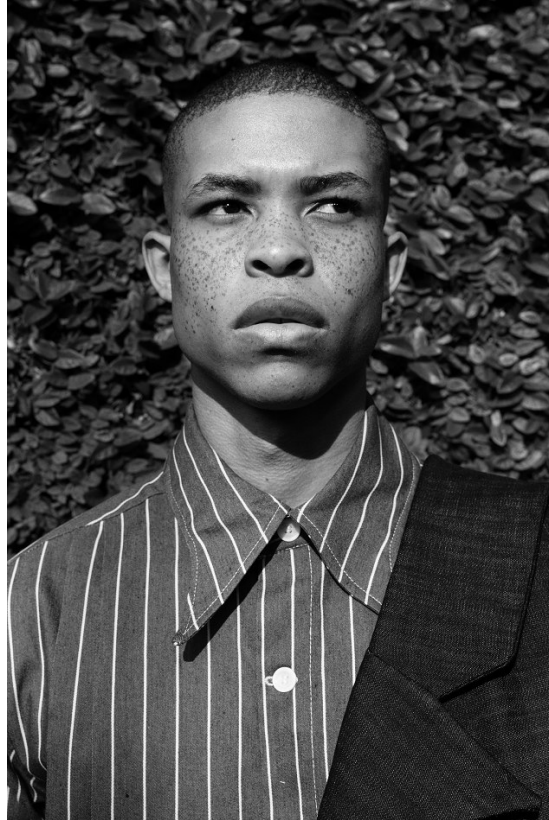

BOSS MODELS

CAPE TOWN

ATANG MALEBO

Height: 184cm Chest: 94cm Waist: 74cm Suit: 38 R Shoe: 10 UK Hair: Black Eyes: Brown

BOSS MODELS

CAPE TOWN

ATANG MALEBO

Height: 184cm Chest: 94cm Waist: 74cm Suit: 38 R Shoe: 10 UK Hair: Black Eyes: Brown

BOSS MODELS

CAPE TOWN

ATANG MALEBO

Height: 184cm Chest: 94cm Waist: 74cm Suit: 38 R Shoe: 10 UK Hair: Black Eyes: Brown