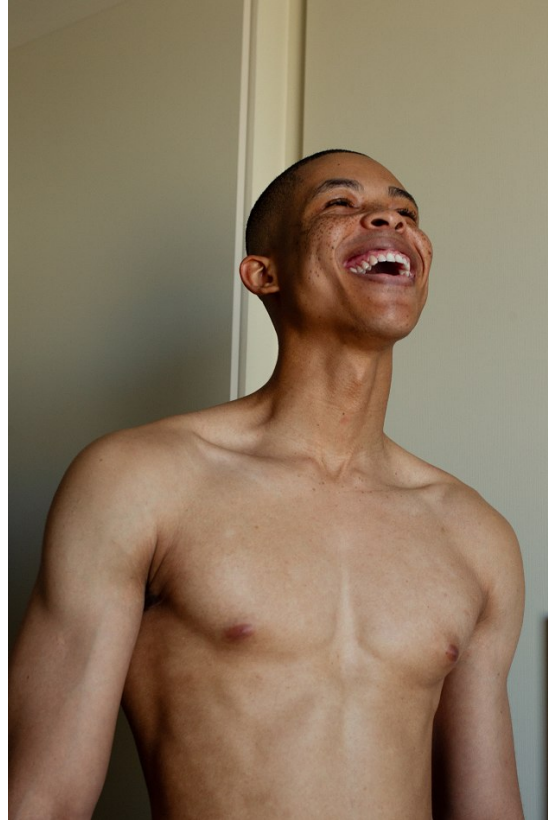

BOSS MODELS

CAPE TOWN

ATANG MALEBO

Height: 184cm Chest: 94cm Waist: 74cm Suit: 38 R Shoe: 10 UK Hair: Black Eyes: Brown

BOSS MODELS

CAPE TOWN

ATANG MALEBO

Height: 184cm Chest: 94cm Waist: 74cm Suit: 38 R Shoe: 10 UK Hair: Black Eyes: Brown

BOSS MODELS

CAPE TOWN

ATANG MALEBO

Height: 184cm Chest: 94cm Waist: 74cm Suit: 38 R Shoe: 10 UK Hair: Black Eyes: Brown