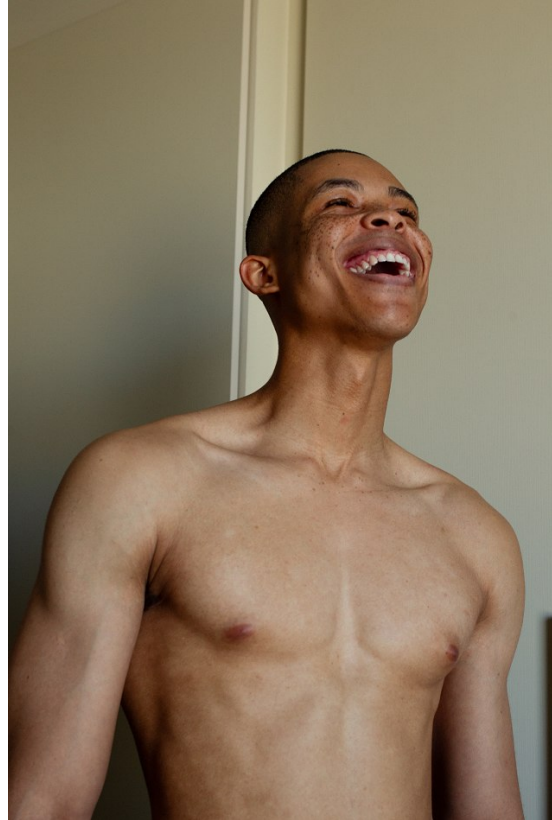

# BOSS MODELS

CAPE TOWN

## ATANG MALEBO

Height: 184cm Chest: 94cm Waist: 74cm Suit: 38 R Shoe: 10 UK Hair: Black Eyes: Brown