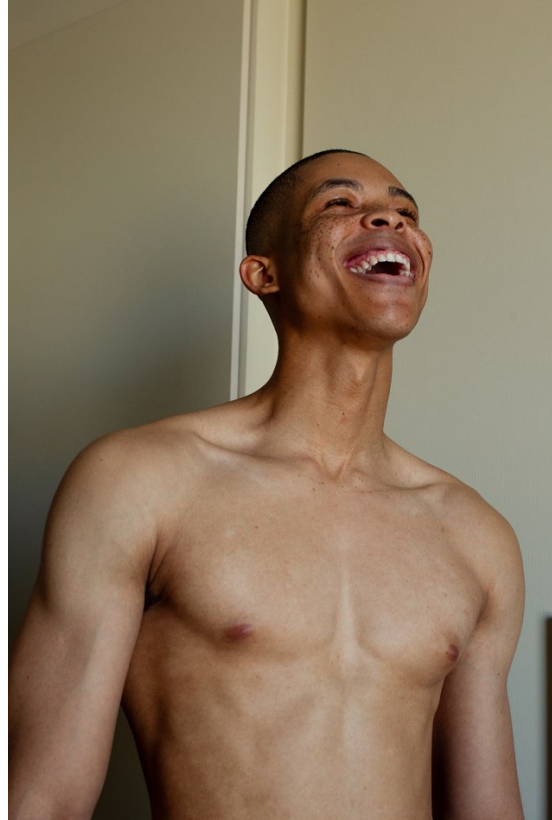

BOSS MODELS

CAPE TOWN

ATANG MALEBO

Height: 184cm Chest: 94cm Waist: 74cm Suit: 38 R Shoe: 10 UK Hair: Black Eyes: Brown

BOSS MODELS

CAPE TOWN

ATANG MALEBO

Height: 184cm Chest: 94cm Waist: 74cm Suit: 38 R Shoe: 10 UK Hair: Black Eyes: Brown

BOSS MODELS

CAPE TOWN

ATANG MALEBO

Height: 184cm Chest: 94cm Waist: 74cm Suit: 38 R Shoe: 10 UK Hair: Black Eyes: Brown