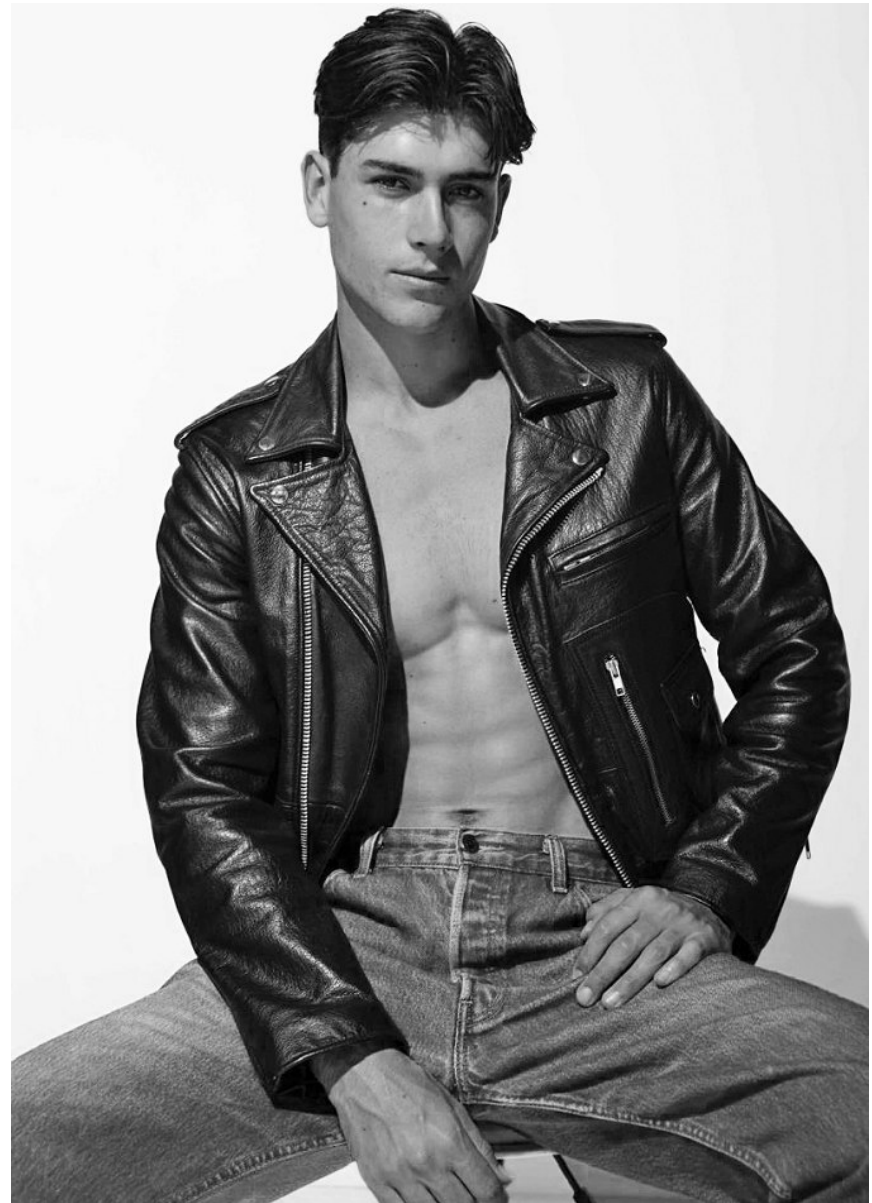

BOSS MODELS

CAPE TOWN

NICOLAS WISE

Height: 189cm Chest: 101cm Waist: 72cm Suit: 40 R Shoe: 9 UK Hair: Brown Eyes: Brown