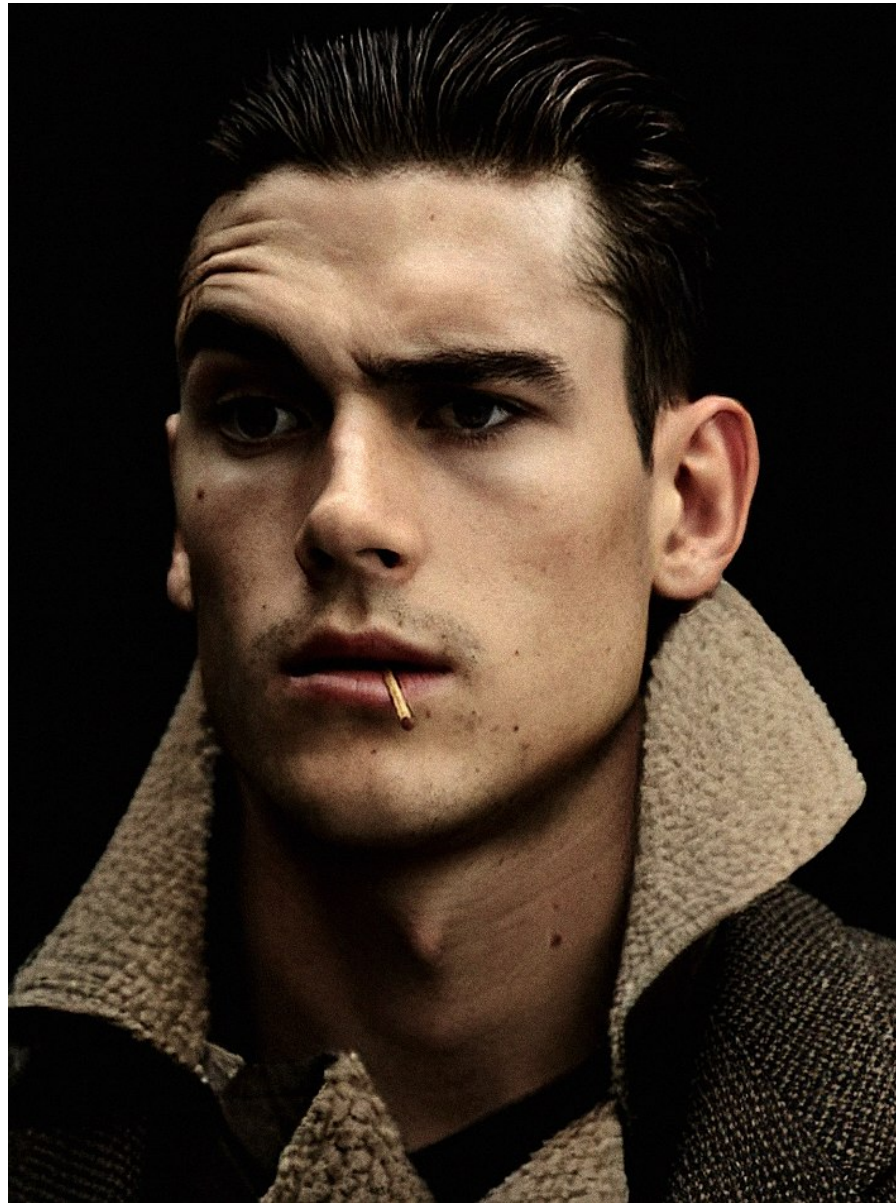

# BOSS MODELS

CAPE TOWN

NICOLAS WISE

Height: 189cm Chest: 101cm Waist: 72cm Suit: 40 R Shoe: 9 UK Hair: Brown Eyes: Brown