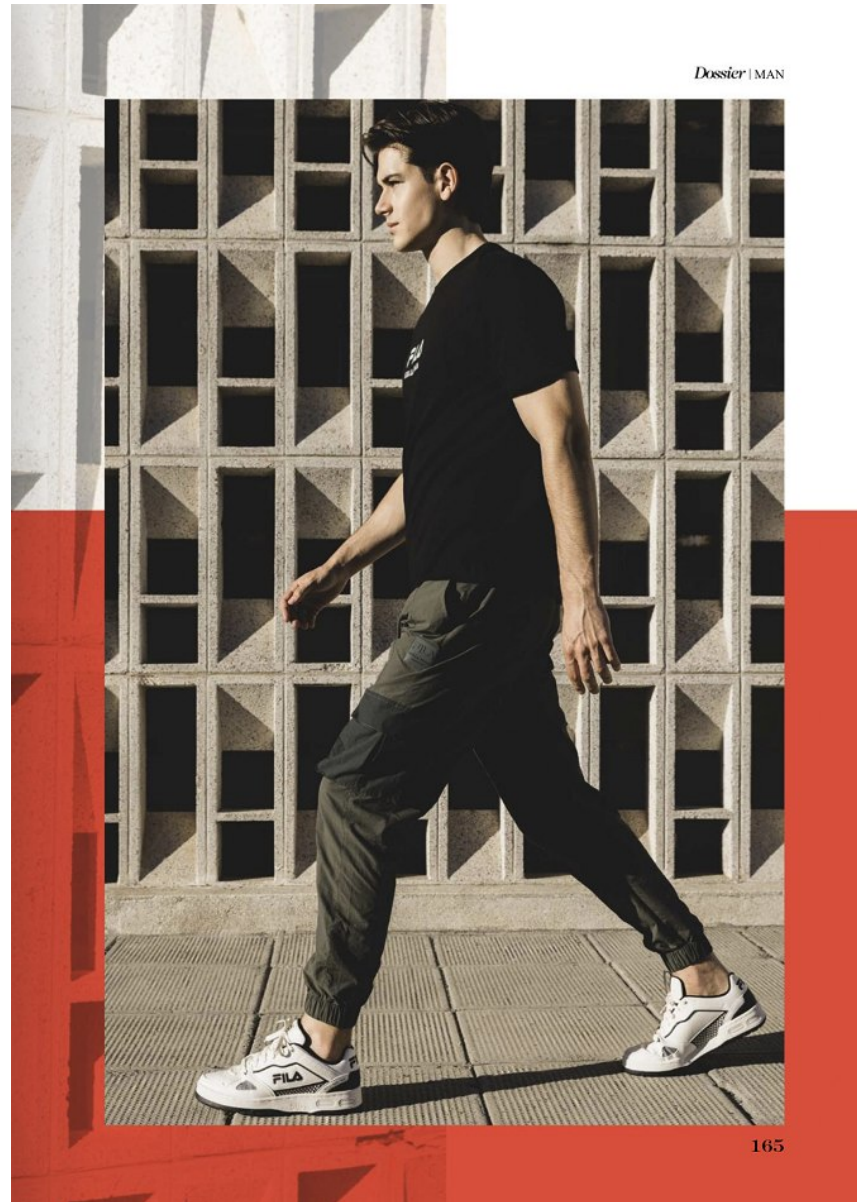

BOSS MODELS

CAPE TOWN

NICOLAS WISE

Height: 189cm Chest: 103cm Waist: 72cm Suit: 40 R Shoe: 9 UK Hair: Brown Eyes: Brown

BOSS MODELS

CAPE TOWN

NICOLAS WISE

Height: 189cm Chest: 103cm Waist: 72cm Suit: 40 R Shoe: 9 UK Hair: Brown Eyes: Brown

BOSS MODELS

CAPE TOWN

NICOLAS WISE

Height: 189cm Chest: 103cm Waist: 72cm Suit: 40 R Shoe: 9 UK Hair: Brown Eyes: Brown