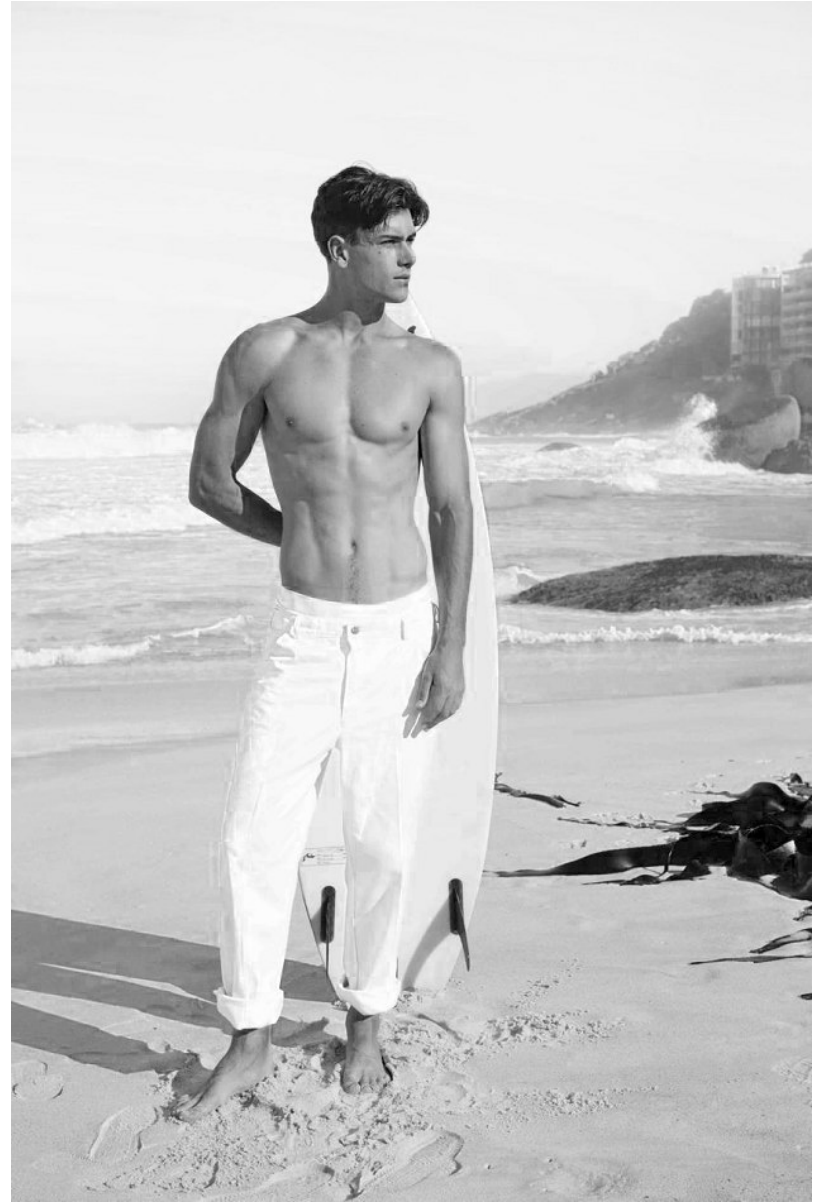

BOSS MODELS

CAPE TOWN

NICOLAS WISE

Height: 189cm Chest: 101cm Waist: 72cm Suit: 40 R Shoe: 9 UK Hair: Brown Eyes: Brown