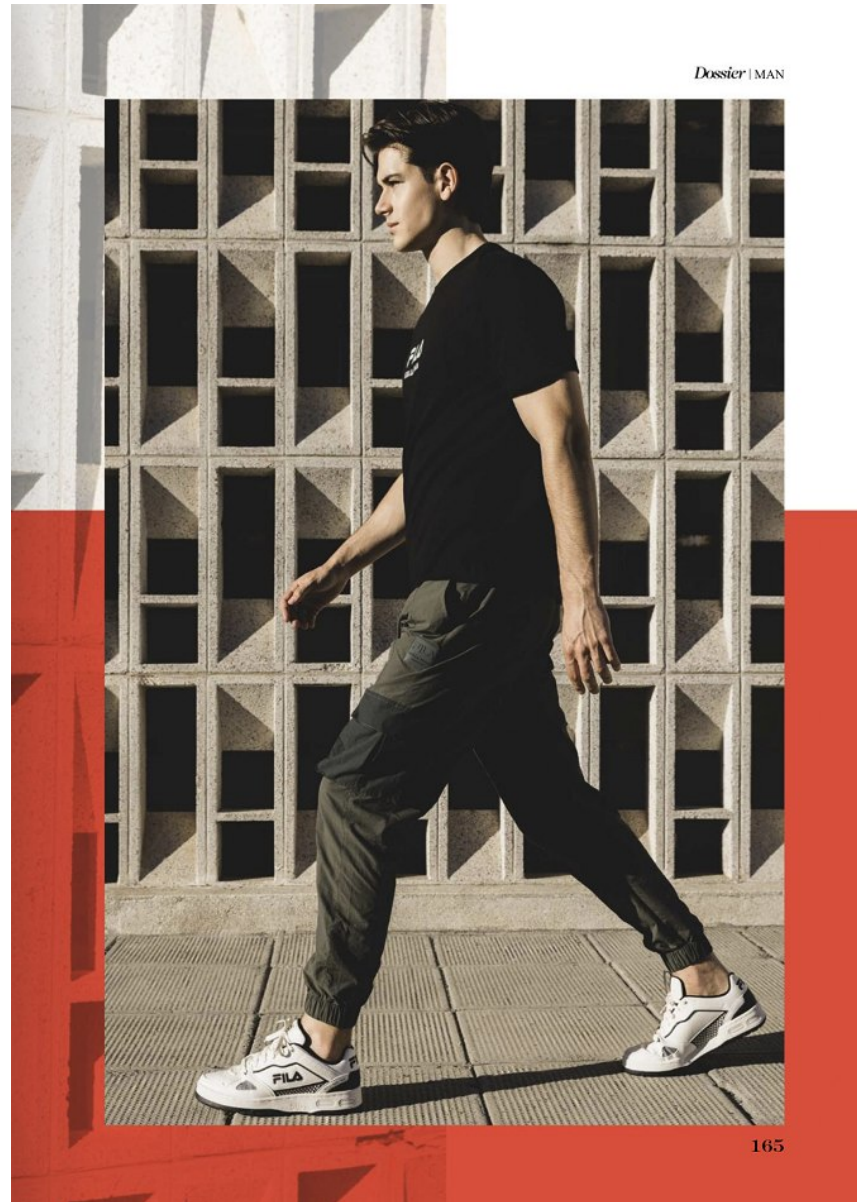

# BOSS MODELS

CAPE TOWN

NICOLAS WISE

Height: 189cm Chest: 101cm Waist: 72cm Suit: 40 R Shoe: 9 UK Hair: Brown Eyes: Brown