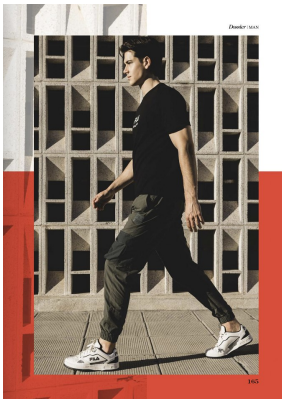

BOSS MODELS

CAPE TOWN

NICOLAS WISE

Height: 189cm Chest: 103cm Waist: 72cm Suit: 40 R Shoe: 9 UK Hair: Brown Eyes: Brown

BOSS MODELS

CAPE TOWN

NICOLAS WISE

Height: 189cm Chest: 103cm Waist: 72cm Suit: 40 R Shoe: 9 UK Hair: Brown Eyes: Brown