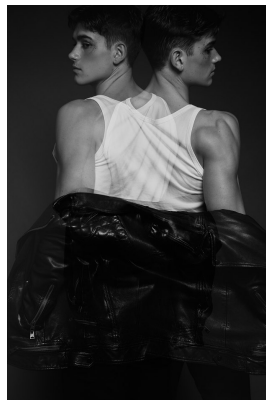

BOSS MODELS

CAPE TOWN

NICOLAS WISE

Height: 189cm Chest: 103cm Waist: 72cm Suit: 40 R Shoe: 9 UK Hair: Brown Eyes: Brown

BOSS MODELS

CAPE TOWN

NICOLAS WISE

Height: 189cm Chest: 103cm Waist: 72cm Suit: 40 R Shoe: 9 UK Hair: Brown Eyes: Brown