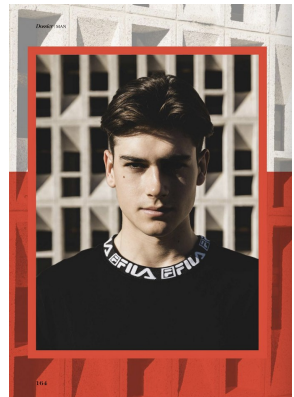

BOSS MODELS

CAPE TOWN

NICOLAS WISE

Height: 189cm Chest: 101cm Waist: 72cm Suit: 40 R Shoe: 9 UK Hair: Brown Eyes: Brown

BOSS MODELS

CAPE TOWN

NICOLAS WISE

Height: 189cm Chest: 101cm Waist: 72cm Suit: 40 R Shoe: 9 UK Hair: Brown Eyes: Brown