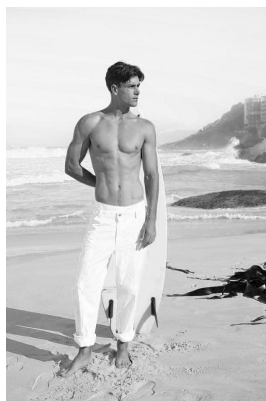

# BOSS MODELS

CAPE TOWN

## NICOLAS WISE

Height: 189cm Chest: 103cm Waist: 72cm Suit: 40 R Shoe: 9 UK Hair: Brown Eyes: Brown