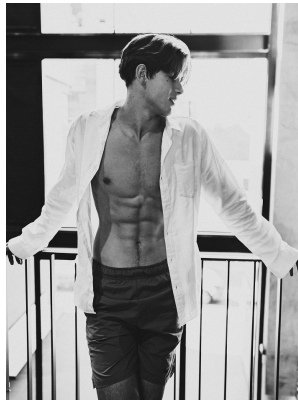

BOSS MODELS

CAPE TOWN

NICOLAS WISE

Height: 189cm Chest: 101cm Waist: 72cm Suit: 40 R Shoe: 9 UK Hair: Brown Eyes: Brown

BOSS MODELS

CAPE TOWN

NICOLAS WISE

Height: 189cm Chest: 101cm Waist: 72cm Suit: 40 R Shoe: 9 UK Hair: Brown Eyes: Brown