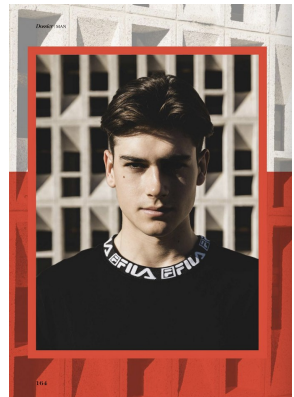

# BOSS MODELS

CAPE TOWN

## NICOLAS WISE

Height: 189cm Chest: 103cm Waist: 72cm Suit: 40 R Shoe: 9 UK Hair: Brown Eyes: Brown