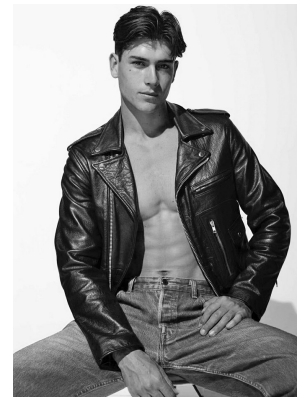

# BOSS MODELS

CAPE TOWN

## NICOLAS WISE

Height: 189cm Chest: 103cm Waist: 72cm Suit: 40 R Shoe: 9 UK Hair: Brown Eyes: Brown