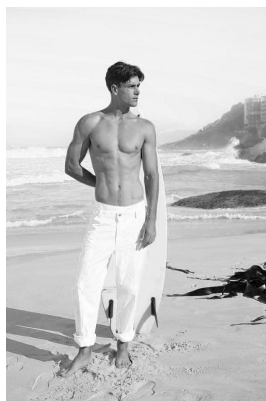

BOSS MODELS

CAPE TOWN

NICOLAS WISE

Height: 189cm Chest: 101cm Waist: 72cm Suit: 40 R Shoe: 9 UK Hair: Brown Eyes: Brown

BOSS MODELS

CAPE TOWN

NICOLAS WISE

Height: 189cm Chest: 101cm Waist: 72cm Suit: 40 R Shoe: 9 UK Hair: Brown Eyes: Brown