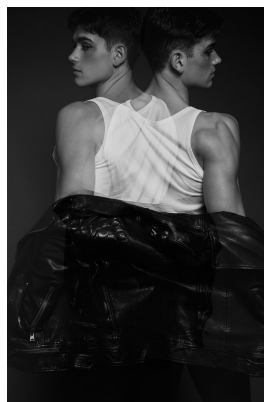

BOSS MODELS

CAPE TOWN

NICOLAS WISE

Height: 189cm Chest: 103cm Waist: 72cm Suit: 40 R Shoe: 9 UK Hair: Brown Eyes: Brown

BOSS MODELS

CAPE TOWN

NICOLAS WISE

Height: 189cm Chest: 103cm Waist: 72cm Suit: 40 R Shoe: 9 UK Hair: Brown Eyes: Brown