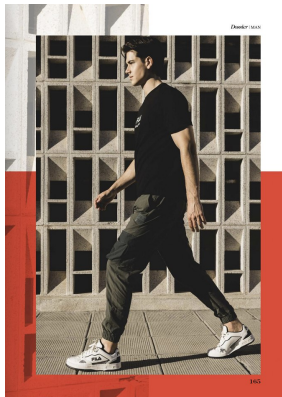

BOSS MODELS

CAPE TOWN

NICOLAS WISE

Height: 189cm Chest: 101cm Waist: 72cm Suit: 40 R Shoe: 9 UK Hair: Brown Eyes: Brown

BOSS MODELS

CAPE TOWN

NICOLAS WISE

Height: 189cm Chest: 101cm Waist: 72cm Suit: 40 R Shoe: 9 UK Hair: Brown Eyes: Brown