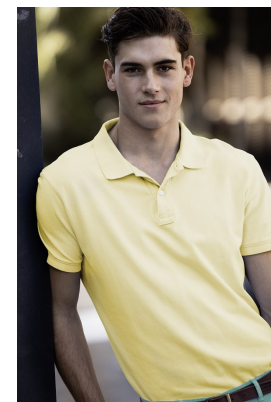

BOSS MODELS

CAPE TOWN

NICOLAS WISE

Height: 189cm Chest: 103cm Waist: 72cm Suit: 40 R Shoe: 9 UK Hair: Brown Eyes: Brown

BOSS MODELS

CAPE TOWN

NICOLAS WISE

Height: 189cm Chest: 103cm Waist: 72cm Suit: 40 R Shoe: 9 UK Hair: Brown Eyes: Brown