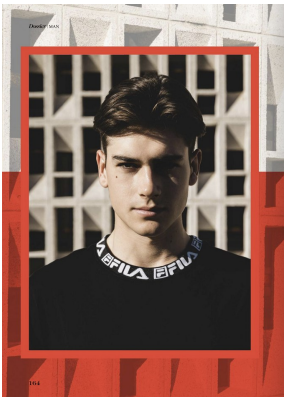

BOSS MODELS

CAPE TOWN

NICOLAS WISE

Height: 189cm Chest: 103cm Waist: 72cm Suit: 40 R Shoe: 9 UK Hair: Brown Eyes: Brown

BOSS MODELS

CAPE TOWN

NICOLAS WISE

Height: 189cm Chest: 103cm Waist: 72cm Suit: 40 R Shoe: 9 UK Hair: Brown Eyes: Brown