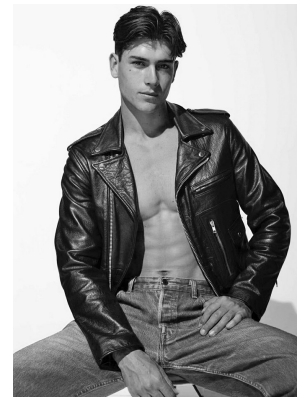

BOSS MODELS

CAPE TOWN

NICOLAS WISE

Height: 189cm Chest: 101cm Waist: 72cm Suit: 40 R Shoe: 9 UK Hair: Brown Eyes: Brown

BOSS MODELS

CAPE TOWN

NICOLAS WISE

Height: 189cm Chest: 101cm Waist: 72cm Suit: 40 R Shoe: 9 UK Hair: Brown Eyes: Brown