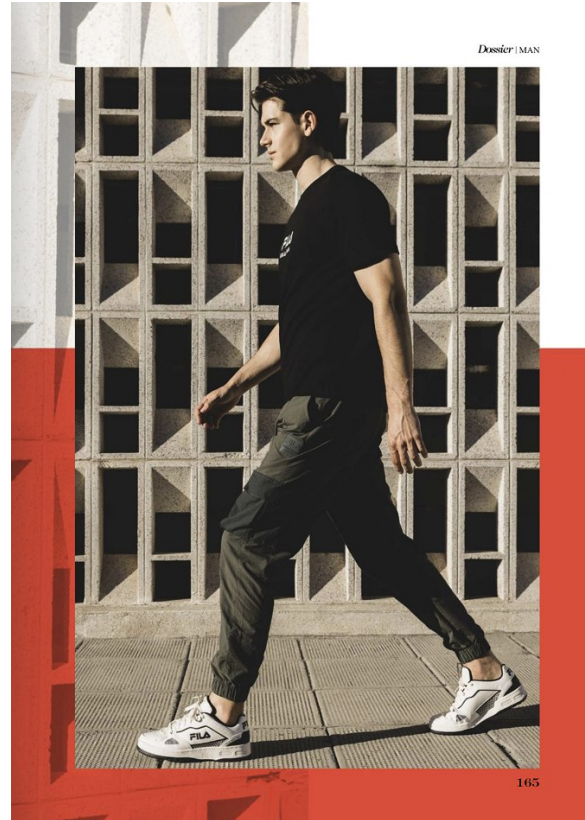

# BOSS MODELS

CAPE TOWN

NICOLAS WISE

Height: 189cm Chest: 103cm Waist: 72cm Suit: 40 R Shoe: 9 UK Hair: Brown Eyes: Brown

# BOSS MODELS

CAPE TOWN

## NICOLAS WISE

Height: 189cm Chest: 103cm Waist: 72cm Suit: 40 R Shoe: 9 UK Hair: Brown Eyes: Brown