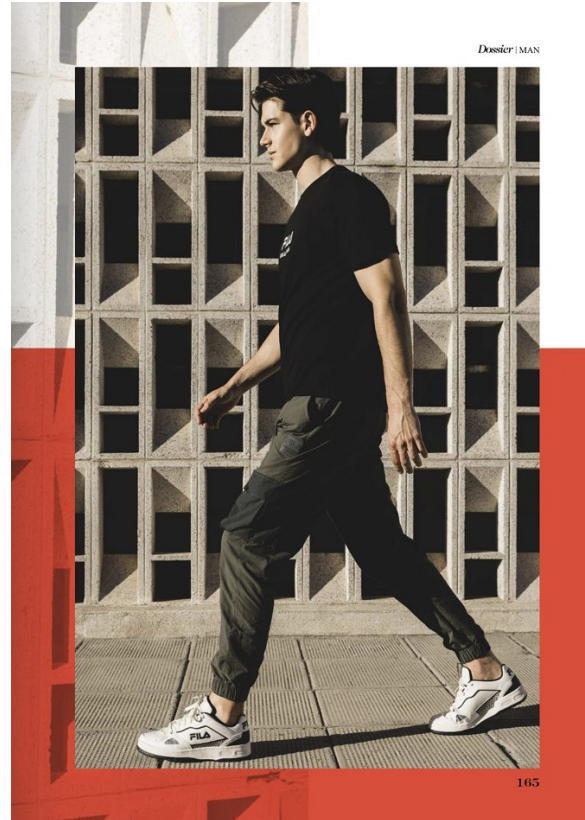

BOSS MODELS

CAPE TOWN

NICOLAS WISE

Height: 189cm Chest: 103cm Waist: 72cm Suit: 40 R Shoe: 9 UK Hair: Brown Eyes: Brown

BOSS MODELS

CAPE TOWN

NICOLAS WISE

Height: 189cm Chest: 103cm Waist: 72cm Suit: 40 R Shoe: 9 UK Hair: Brown Eyes: Brown