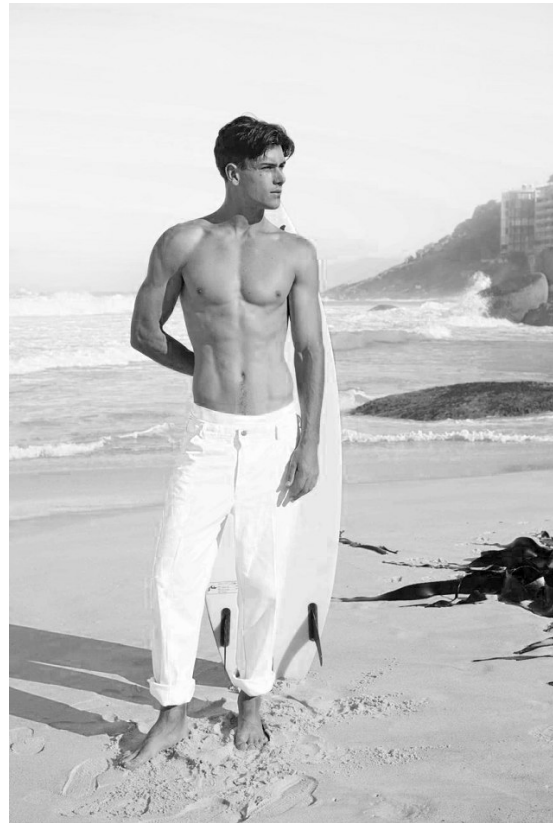

BOSS MODELS

CAPE TOWN

NICOLAS WISE

Height: 189cm Chest: 103cm Waist: 72cm Suit: 40 R Shoe: 9 UK Hair: Brown Eyes: Brown

BOSS MODELS

CAPE TOWN

NICOLAS WISE

Height: 189cm Chest: 103cm Waist: 72cm Suit: 40 R Shoe: 9 UK Hair: Brown Eyes: Brown