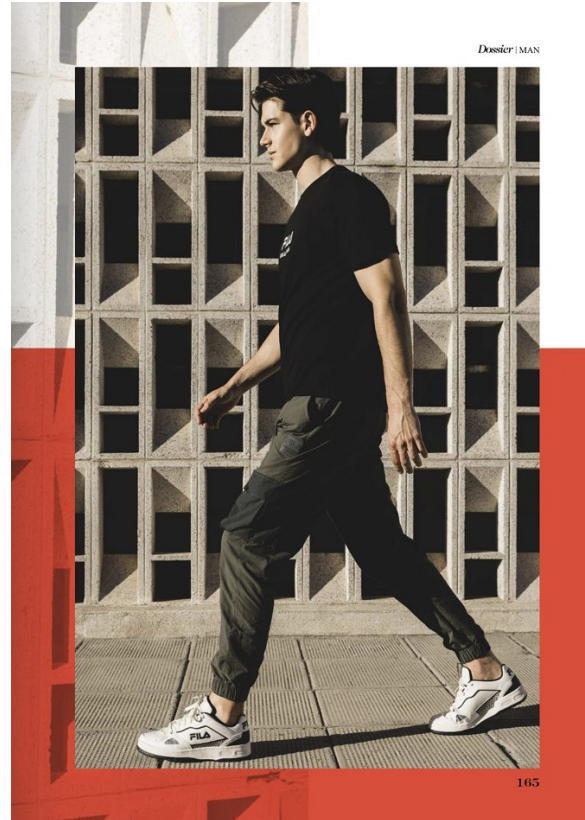

BOSS MODELS

CAPE TOWN

NICOLAS WISE

Height: 189cm Chest: 103cm Waist: 72cm Suit: 40 R Shoe: 9 UK Hair: Brown Eyes: Brown

BOSS MODELS

CAPE TOWN

NICOLAS WISE

Height: 189cm Chest: 103cm Waist: 72cm Suit: 40 R Shoe: 9 UK Hair: Brown Eyes: Brown

BOSS MODELS

CAPE TOWN

NICOLAS WISE

Height: 189cm Chest: 103cm Waist: 72cm Suit: 40 R Shoe: 9 UK Hair: Brown Eyes: Brown