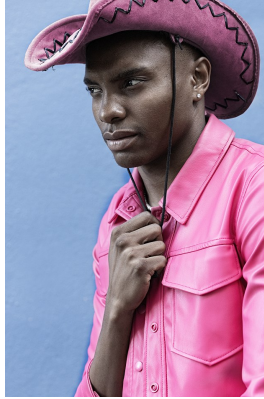

# BOSS MODELS

CAPE TOWN

## MPUMI

Height: 183cm Chest: 96cm Waist: 73cm Shoe: 8 UK Hair: Black Eyes: Black