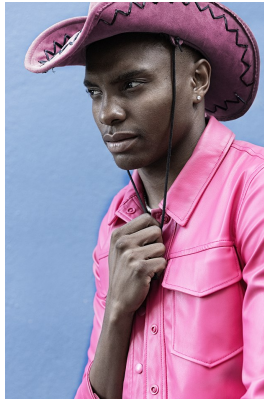

BOSS MODELS

CAPE TOWN

MPUMI

Height: 183cm Chest: 96cm Waist: 73cm Shoe: 8 UK Hair: Black Eyes: Black