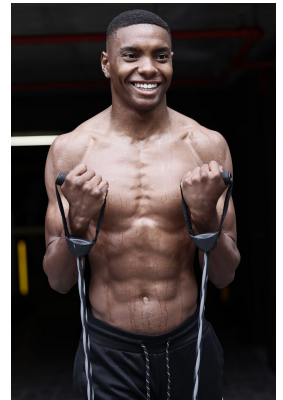

# BOSS MODELS

CAPE TOWN

## MPUMI

Height: 183cm Chest: 96cm Waist: 73cm Shoe: 8 UK Hair: Black Eyes: Black