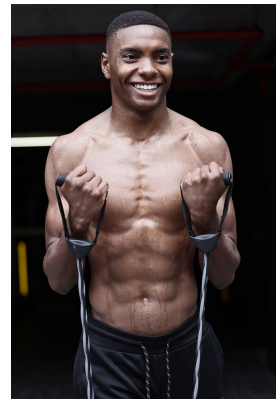

BOSS MODELS

CAPE TOWN

MPUMI

Height: 183cm Chest: 96cm Waist: 73cm Shoe: 8 UK Hair: Black Eyes: Black