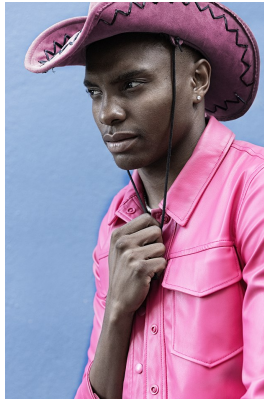

# BOSS MODELS

CAPE TOWN

## MPUMI

Height: 183cm Chest: 96cm Waist: 73cm Shoe: 8 UK Hair: Black Eyes: Black