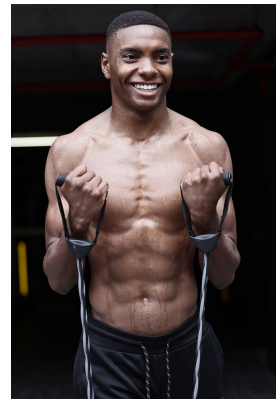

# BOSS MODELS

CAPE TOWN

## MPUMI

Height: 183cm Chest: 96cm Waist: 73cm Shoe: 8 UK Hair: Black Eyes: Black