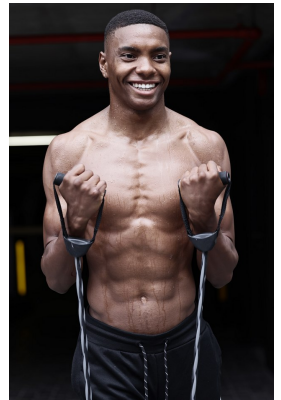

# BOSS MODELS

CAPE TOWN

## MPUMI

Height: 183cm Chest: 96cm Waist: 73cm Shoe: 8 UK Hair: Black Eyes: Black