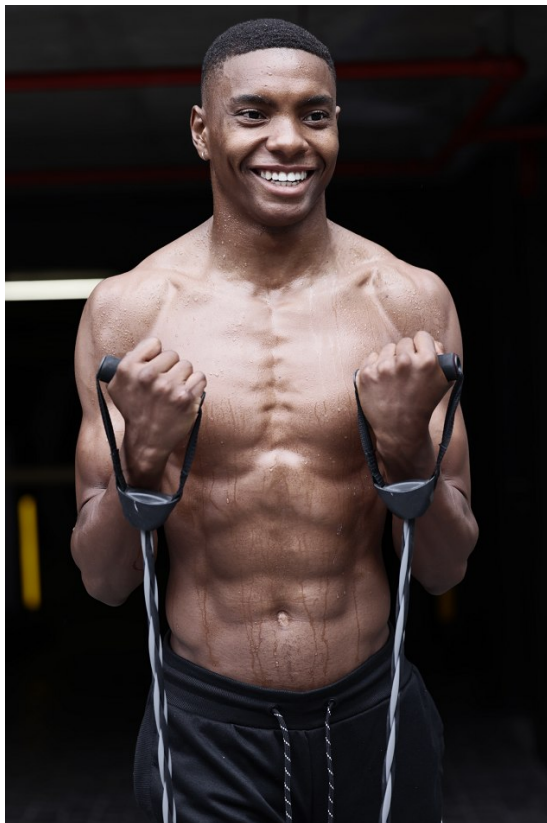

BOSS MODELS

CAPE TOWN

MPUMI

Height: 183cm Chest: 96cm Waist: 73cm Shoe: 8 UK Hair: Black Eyes: Black

BOSS MODELS

CAPE TOWN

MPUMI

Height: 183cm Chest: 96cm Waist: 73cm Shoe: 8 UK Hair: Black Eyes: Black