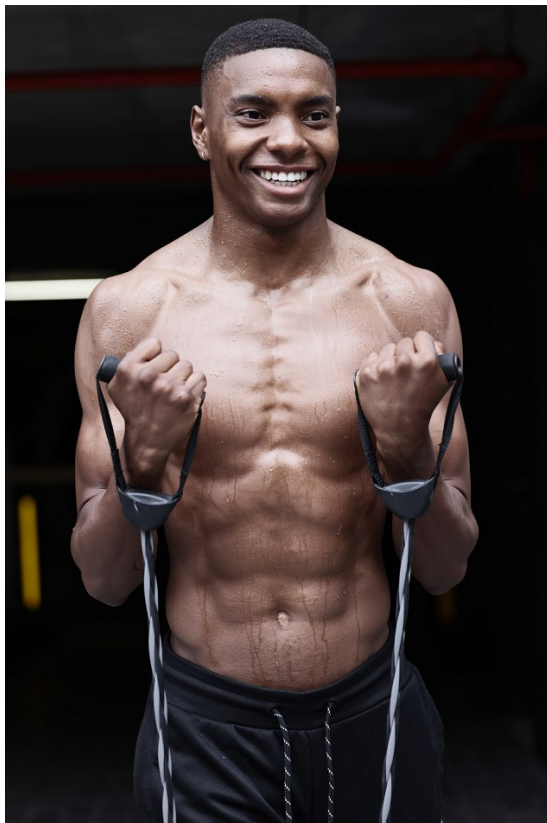

BOSS MODELS

CAPE TOWN

MPUMI

Height: 183cm Chest: 96cm Waist: 73cm Shoe: 8 UK Hair: Black Eyes: Black