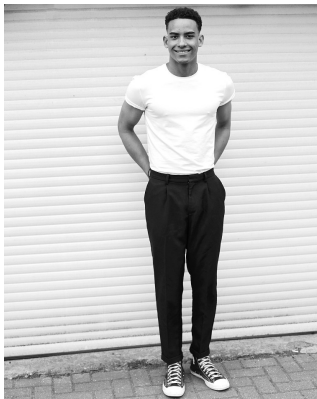

BOSS MODELS

CAPE TOWN

OLIVER MAYALL

Height: 188cm Chest: 96cm Waist: 75cm Suit: 38 L Shoe: 9 UK Hair: Brown Eyes: Brown

BOSS MODELS

CAPE TOWN

OLIVER MAYALL

Height: 188cm Chest: 96cm Waist: 75cm Suit: 38 L Shoe: 9 UK Hair: Brown Eyes: Brown

BOSS MODELS

CAPE TOWN

OLIVER MAYALL

Height: 188cm Chest: 96cm Waist: 75cm Suit: 38 L Shoe: 9 UK Hair: Brown Eyes: Brown