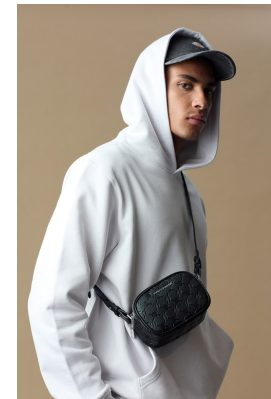

BOSS MODELS

CAPE TOWN

OLIVER MAYALL

Height: 187cm Chest: 97cm Waist: 77cm Suit: 38 L Shoe: 9 UK Hair: Brown Eyes: Brown

BOSS MODELS

CAPE TOWN

OLIVER MAYALL

Height: 187cm Chest: 97cm Waist: 77cm Suit: 38 L Shoe: 9 UK Hair: Brown Eyes: Brown

BOSS MODELS

CAPE TOWN

OLIVER MAYALL

Height: 187cm Chest: 97cm Waist: 77cm Suit: 38 L Shoe: 9 UK Hair: Brown Eyes: Brown