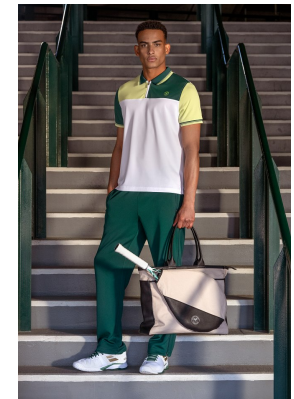

BOSS MODELS

CAPE TOWN

OLIVER MAYALL

Height: 187cm Chest: 97cm Waist: 77cm Suit: 38 L Shoe: 9 UK Hair: Brown Eyes: Brown

BOSS MODELS

CAPE TOWN

OLIVER MAYALL

Height: 187cm Chest: 97cm Waist: 77cm Suit: 38 L Shoe: 9 UK Hair: Brown Eyes: Brown

BOSS MODELS

CAPE TOWN

OLIVER MAYALL

Height: 187cm Chest: 97cm Waist: 77cm Suit: 38 L Shoe: 9 UK Hair: Brown Eyes: Brown