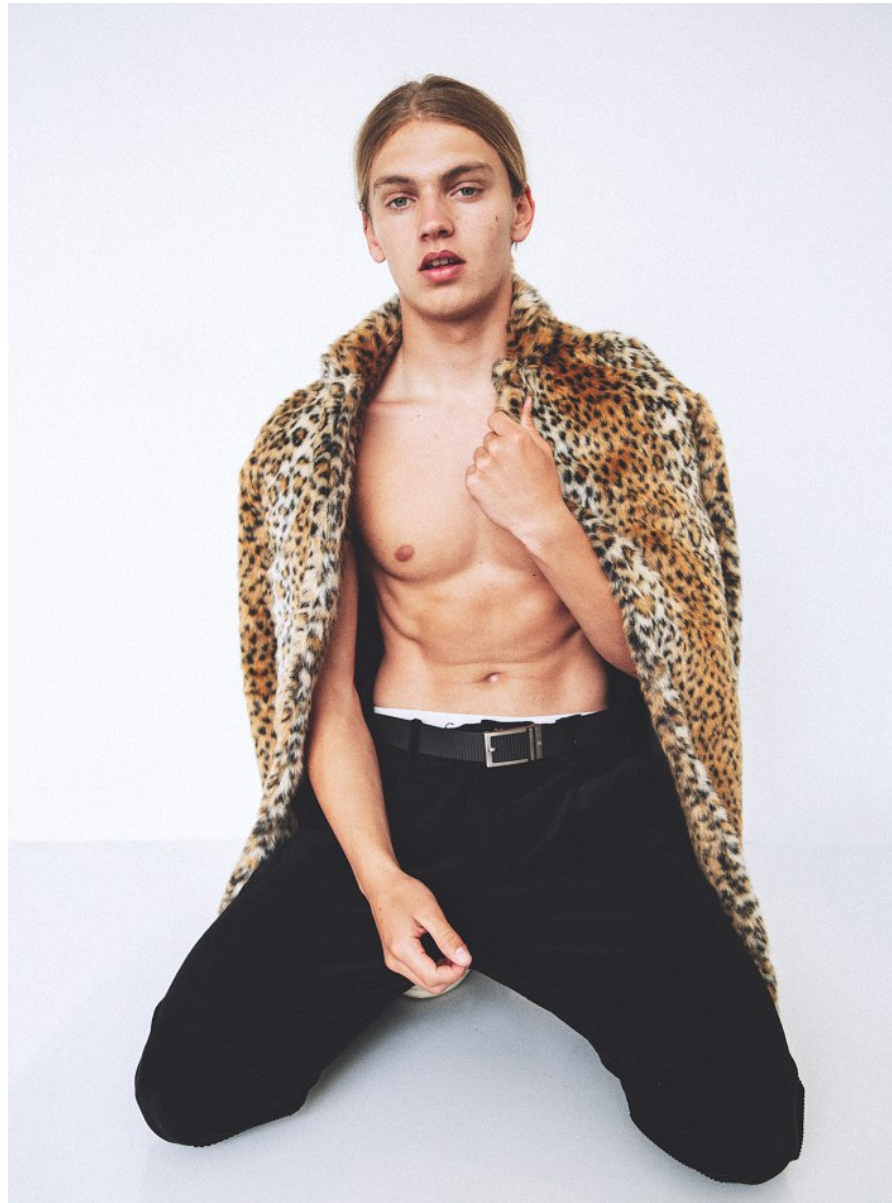

BOSS MODELS

CAPE TOWN

ROURKE

Height: 180cm Chest: 106cm Waist: 87cm Suit: 42 R Shoe: 9 UK Hair: Blonde Eyes: Blue/Green

BOSS MODELS

CAPE TOWN

ROURKE

Height: 180cm Chest: 106cm Waist: 87cm Suit: 42 R Shoe: 9 UK Hair: Blonde Eyes: Blue/Green