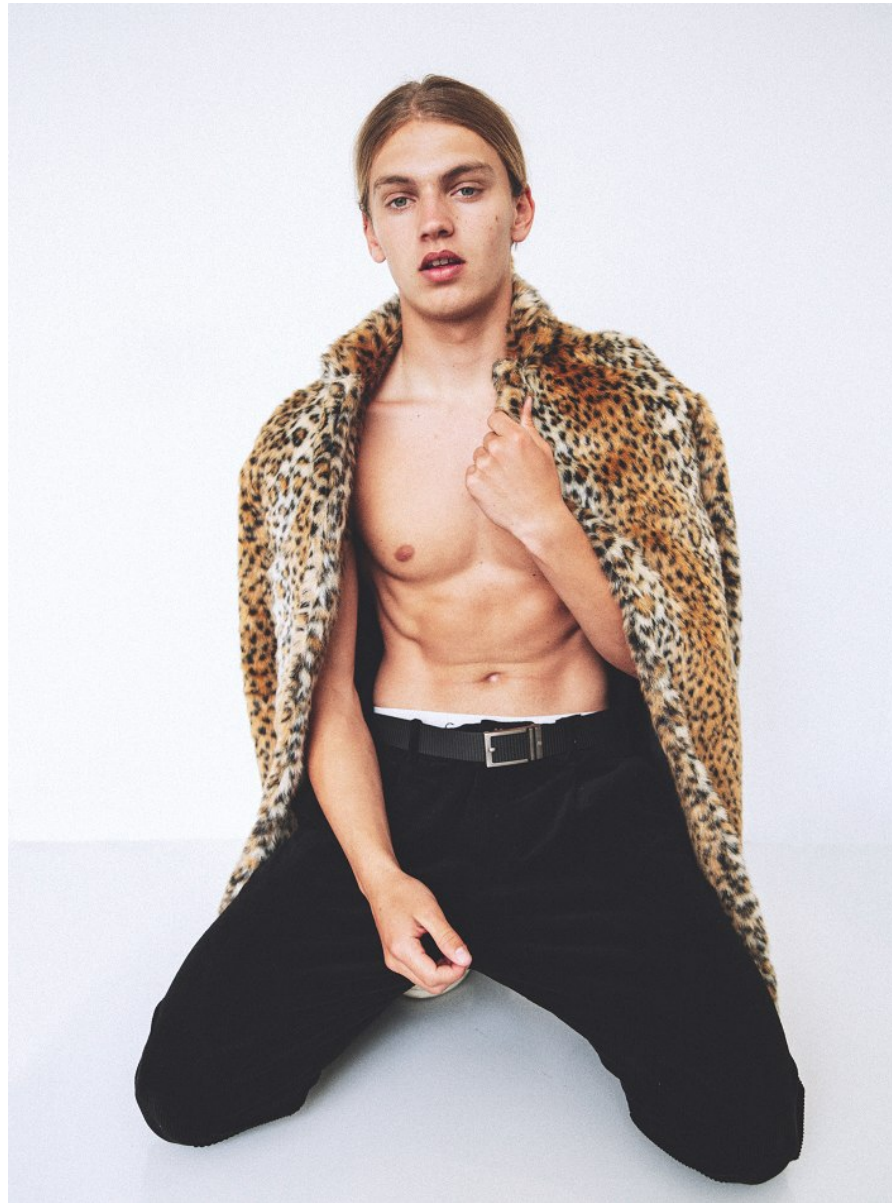

# BOSS MODELS

CAPE TOWN

ROURKE

Height: 180cm Chest: 101cm Waist: 78cm Suit: 40 R Shoe: 9 UK Hair: Blonde Eyes: Blue/Green