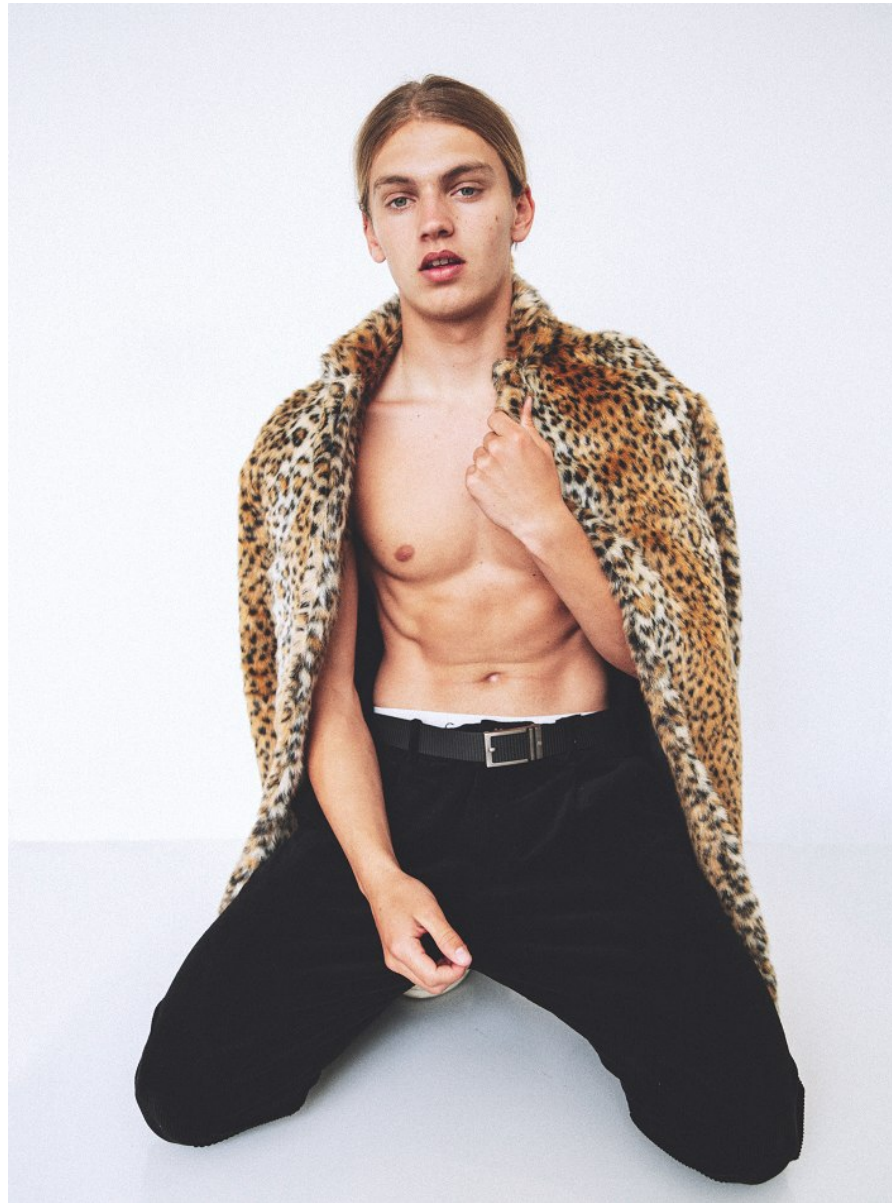

# BOSS MODELS

CAPE TOWN

ROURKE

Height: 180cm Chest: 101cm Waist: 78cm Suit: 40 R Shoe: 9 UK Hair: Blonde Eyes: Blue/Green

# BOSS MODELS

CAPE TOWN