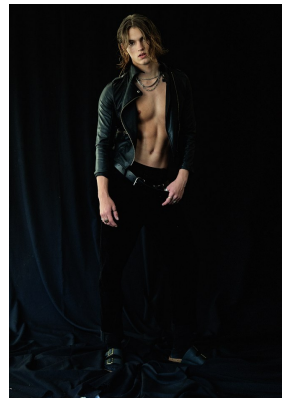

# BOSS MODELS

CAPE TOWN

## ROURKE

Height: 180cm Chest: 101cm Waist: 78cm Suit: 40 R Shoe: 9 UK Hair: Blonde Eyes: Blue/Green