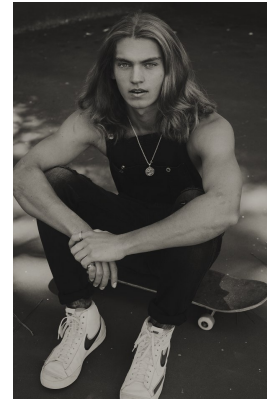

BOSS MODELS

CAPE TOWN

ROURKE

Height: 180cm Chest: 101cm Waist: 78cm Suit: 40 R Shoe: 9 UK Hair: Blonde Eyes: Blue/Green

BOSS MODELS

CAPE TOWN

ROURKE

Height: 180cm Chest: 101cm Waist: 78cm Suit: 40 R Shoe: 9 UK Hair: Blonde Eyes: Blue/Green