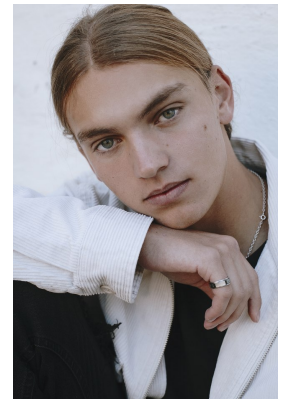

# BOSS MODELS

CAPE TOWN

## ROURKE

Height: 180cm Chest: 106cm Waist: 87cm Suit: 42 R Shoe: 9 UK Hair: Blonde Eyes: Blue/Green