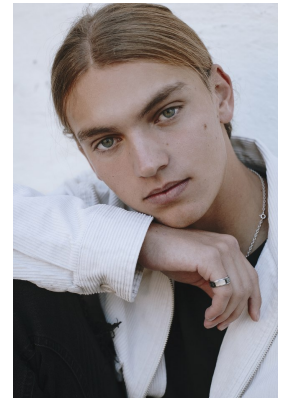

# BOSS MODELS

CAPE TOWN

## ROURKE

Height: 180cm Chest: 101cm Waist: 78cm Suit: 40 R Shoe: 9 UK Hair: Blonde Eyes: Blue/Green