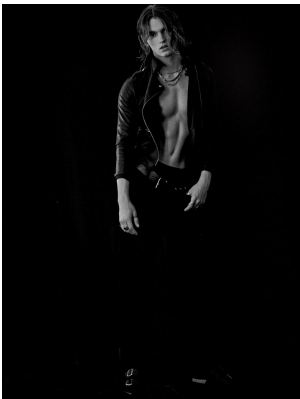

# BOSS MODELS

CAPE TOWN

## ROURKE

Height: 180cm Chest: 106cm Waist: 87cm Suit: 42 R Shoe: 9 UK Hair: Blonde Eyes: Blue/Green