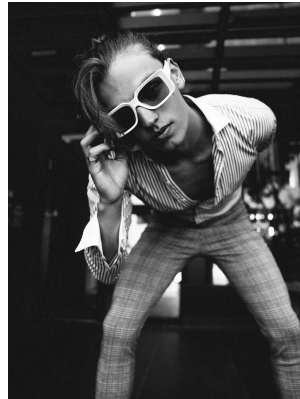

# BOSS MODELS

CAPE TOWN

## ROURKE

Height: 180cm Chest: 106cm Waist: 87cm Suit: 42 R Shoe: 9 UK Hair: Blonde Eyes: Blue/Green