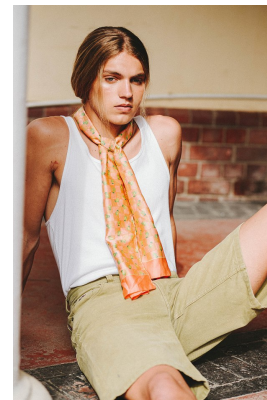

BOSS MODELS

CAPE TOWN

ROURKE

Height: 180cm Chest: 101cm Waist: 78cm Suit: 40 R Shoe: 9 UK Hair: Blonde Eyes: Blue/Green

BOSS MODELS

CAPE TOWN

ROURKE

Height: 180cm Chest: 101cm Waist: 78cm Suit: 40 R Shoe: 9 UK Hair: Blonde Eyes: Blue/Green