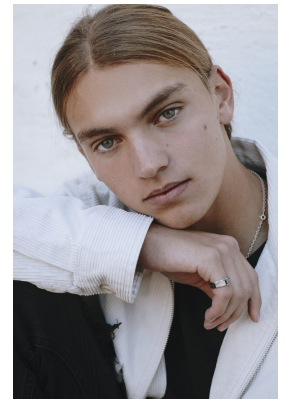

BOSS MODELS

CAPE TOWN

ROURKE

Height: 180cm Chest: 101cm Waist: 78cm Suit: 40 R Shoe: 9 UK Hair: Blonde Eyes: Blue/Green

BOSS MODELS

CAPE TOWN

ROURKE

Height: 180cm Chest: 101cm Waist: 78cm Suit: 40 R Shoe: 9 UK Hair: Blonde Eyes: Blue/Green