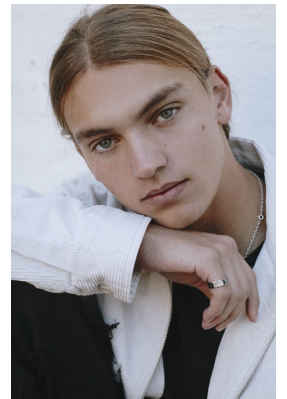

BOSS MODELS

CAPE TOWN

ROURKE

Height: 180cm Chest: 101cm Waist: 78cm Suit: 40 R Shoe: 9 UK Hair: Blonde Eyes: Blue/Green

BOSS MODELS

CAPE TOWN

ROURKE

Height: 180cm Chest: 101cm Waist: 78cm Suit: 40 R Shoe: 9 UK Hair: Blonde Eyes: Blue/Green