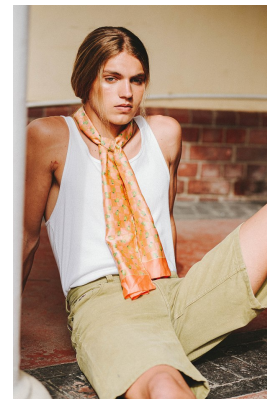

BOSS MODELS

CAPE TOWN

ROURKE

Height: 180cm Chest: 101cm Waist: 78cm Suit: 40 R Shoe: 9 UK Hair: Blonde Eyes: Blue/Green

BOSS MODELS

CAPE TOWN

ROURKE

Height: 180cm Chest: 101cm Waist: 78cm Suit: 40 R Shoe: 9 UK Hair: Blonde Eyes: Blue/Green