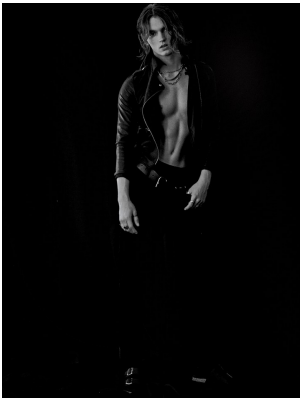

# BOSS MODELS

CAPE TOWN

## ROURKE

Height: 180cm Chest: 101cm Waist: 78cm Suit: 40 R Shoe: 9 UK Hair: Blonde Eyes: Blue/Green