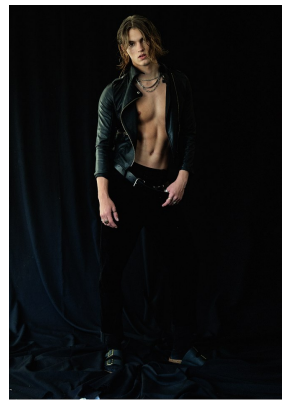

# BOSS MODELS

CAPE TOWN

## ROURKE

Height: 180cm Chest: 106cm Waist: 87cm Suit: 42 R Shoe: 9 UK Hair: Blonde Eyes: Blue/Green