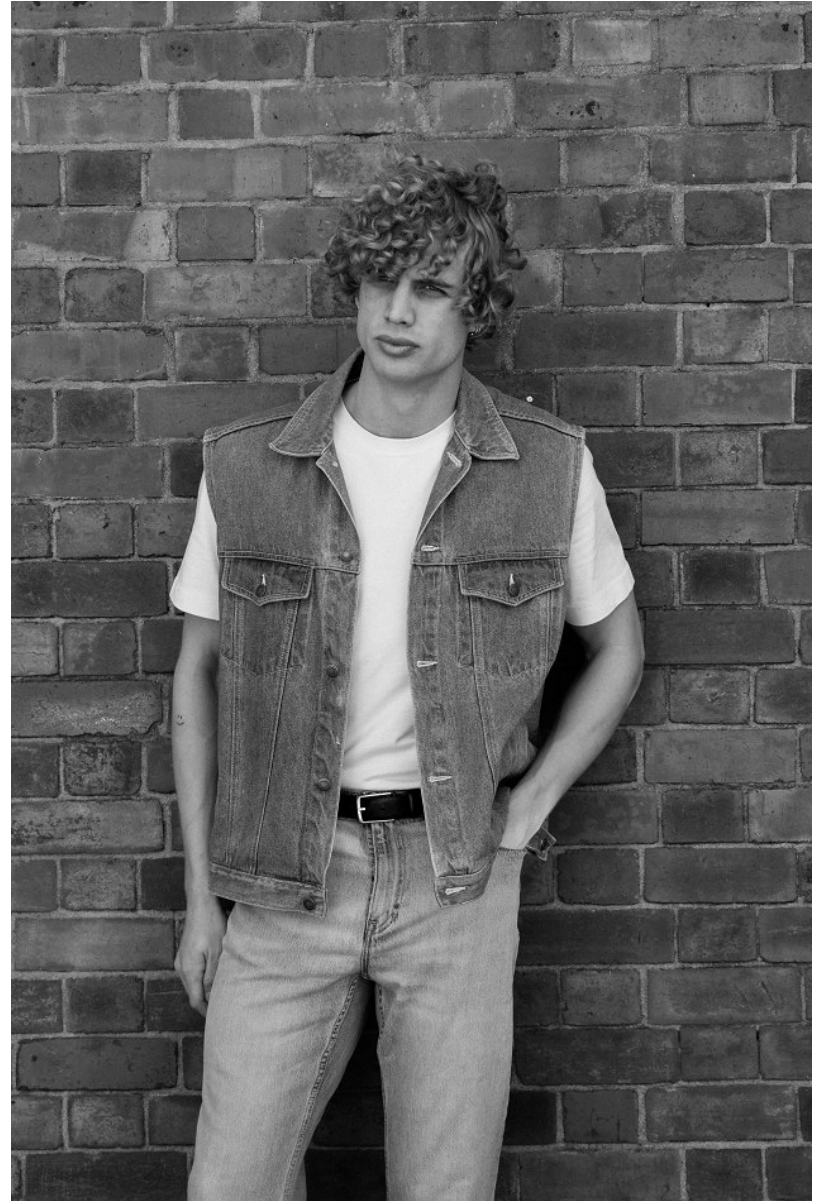

BOSS MODELS

CAPE TOWN

BRENDAN RODGERS

Height: 193cm Chest: 103cm Waist: 81cm Shoe: 11 UK Hair: Blonde Eyes: Blue