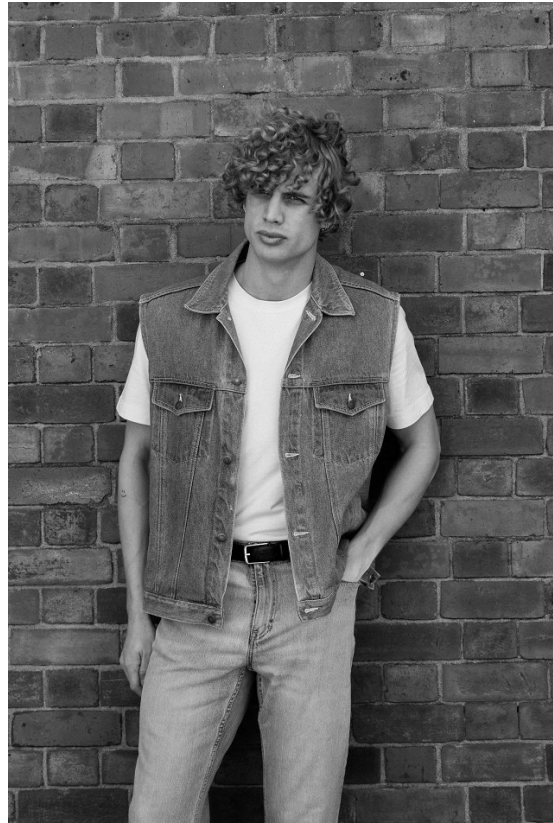

BOSS MODELS

CAPE TOWN

BRENDAN RODGERS

Height: 193cm Chest: 103cm Waist: 81cm Shoe: 11 UK Hair: Blonde Eyes: Blue

BOSS MODELS

CAPE TOWN

BRENDAN RODGERS

Height: 193cm Chest: 103cm Waist: 81cm Shoe: 11 UK Hair: Blonde Eyes: Blue