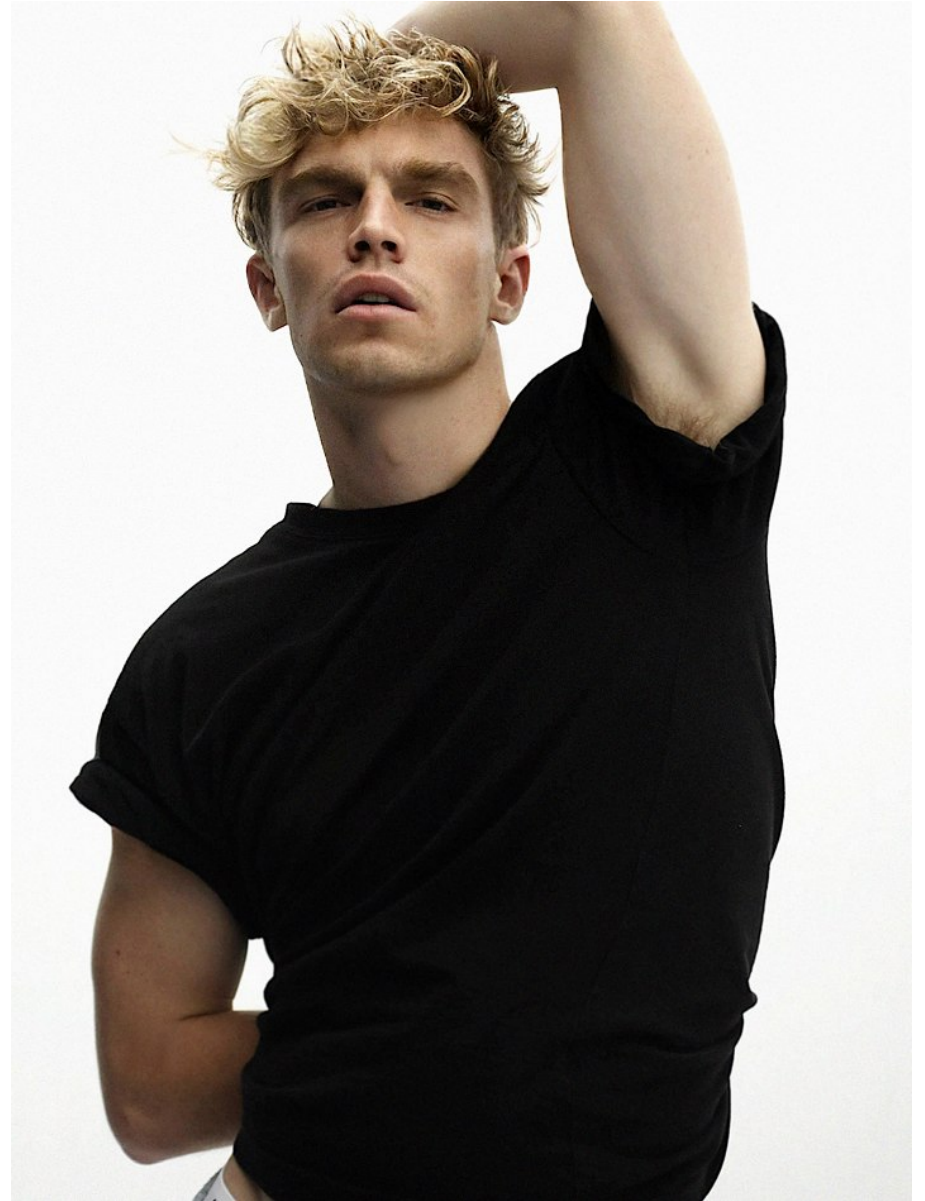

BOSS MODELS

CAPE TOWN

FINN OFFERMAN

Height: 183cm Chest: 96cm Waist: 78cm Suit: 38 R Shoe: 8.5 UK Hair: Blonde Eyes: Blue/Green