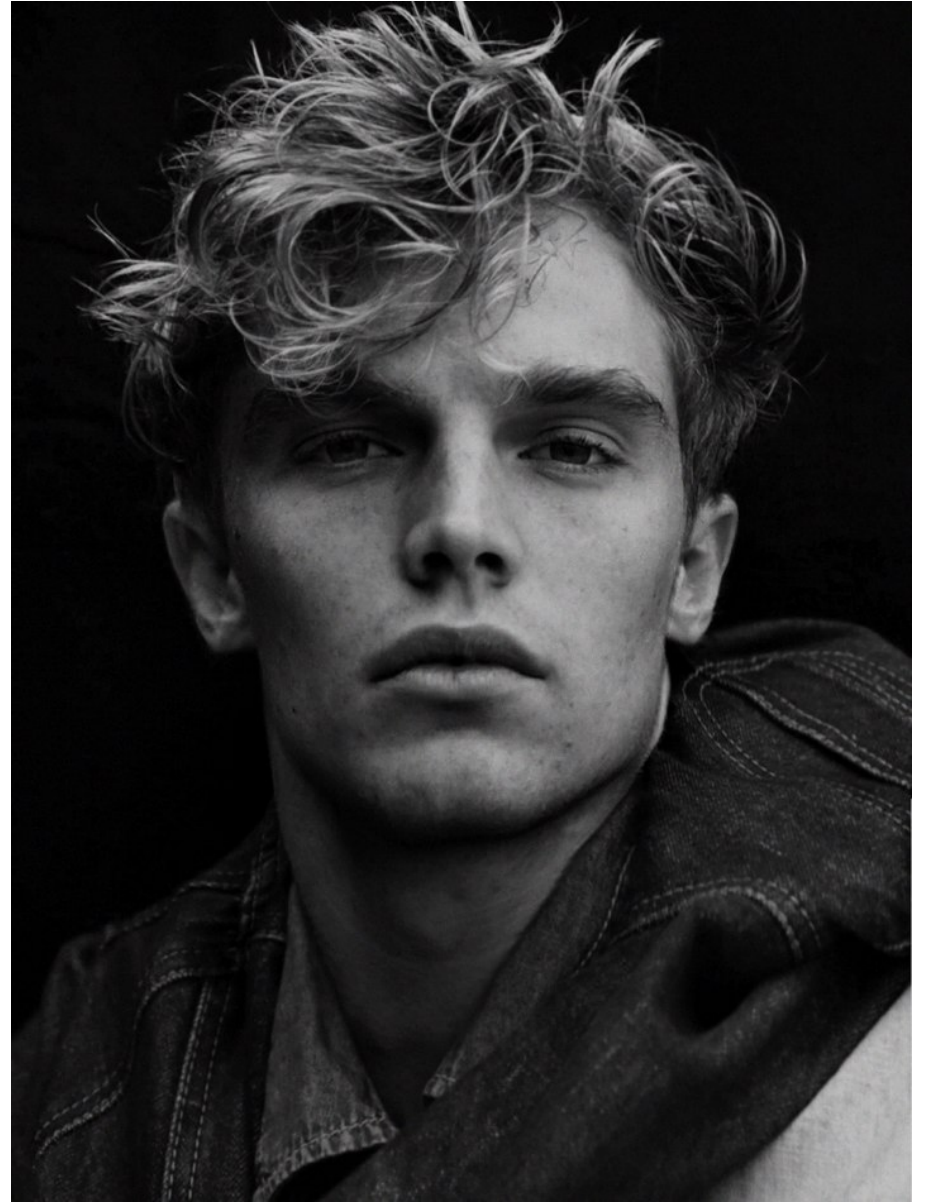

BOSS MODELS

CAPE TOWN

FINN OFFERMAN

Height: 183cm Chest: 96cm Waist: 78cm Suit: 38 R Shoe: 8.5 UK Hair: Blonde Eyes: Blue/Green