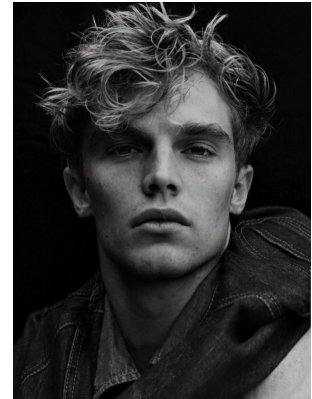

# BOSS MODELS

CAPE TOWN

## FINN OFFERMAN

Height: 183cm Chest: 96cm Waist: 78cm Suit: 38 R Shoe: 8.5 UK Hair: Blonde Eyes: Blue/Green