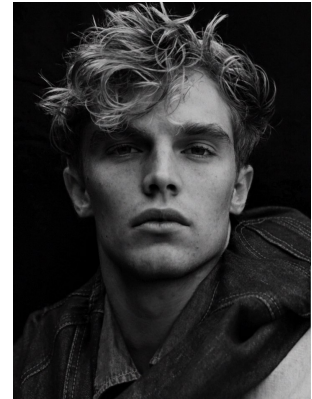

BOSS MODELS

CAPE TOWN

FINN OFFERMAN

Height: 183cm Chest: 96cm Waist: 78cm Suit: 38 R Shoe: 8.5 UK Hair: Blonde Eyes: Blue/Green

BOSS MODELS

CAPE TOWN

FINN OFFERMAN

Height: 183cm Chest: 96cm Waist: 78cm Suit: 38 R Shoe: 8.5 UK Hair: Blonde Eyes: Blue/Green