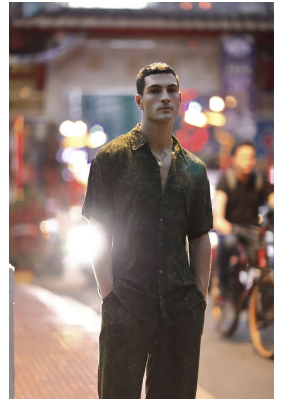

BOSS MODELS

CAPE TOWN

DREW NEROS

Height: 185cm Chest: 102cm Waist: 78cm Suit: 40 R Shoe: 10.5 UK Hair: Black Eyes: Brown

BOSS MODELS

CAPE TOWN

DREW NEROS

Height: 185cm Chest: 102cm Waist: 78cm Suit: 40 R Shoe: 10.5 UK Hair: Black Eyes: Brown

BOSS MODELS

CAPE TOWN

DREW NEROS

Height: 185cm Chest: 102cm Waist: 78cm Suit: 40 R Shoe: 10.5 UK Hair: Black Eyes: Brown