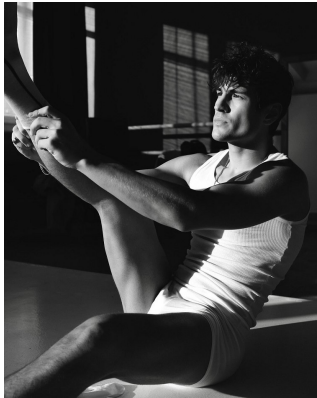

BOSS MODELS

CAPE TOWN

DREW NEROS

Height: 185cm Chest: 102cm Waist: 78cm Suit: 40 R Shoe: 10.5 UK Hair: Black Eyes: Brown

BOSS MODELS

CAPE TOWN

DREW NEROS

Height: 185cm Chest: 102cm Waist: 78cm Suit: 40 R Shoe: 10.5 UK Hair: Black Eyes: Brown

BOSS MODELS

CAPE TOWN

DREW NEROS

Height: 185cm Chest: 102cm Waist: 78cm Suit: 40 R Shoe: 10.5 UK Hair: Black Eyes: Brown