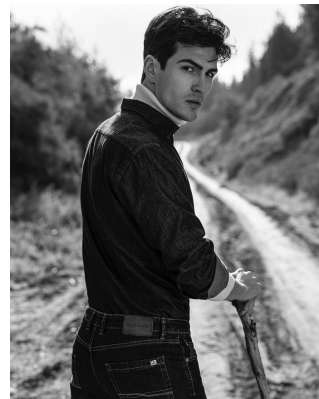

BOSS MODELS

CAPE TOWN

DREW NEROS

Height: 185cm Chest: 96cm Waist: 79cm Shoe: 11 UK Hair: Black Eyes: Brown

BOSS MODELS

CAPE TOWN

DREW NEROS

Height: 185cm Chest: 96cm Waist: 79cm Shoe: 11 UK Hair: Black Eyes: Brown