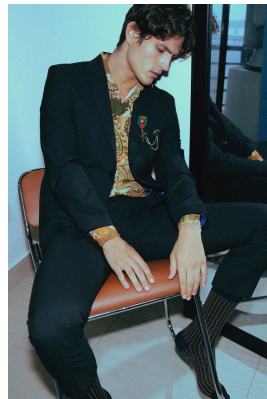

BOSS MODELS

CAPE TOWN

DREW NEROS

Height: 185cm Chest: 96cm Waist: 79cm Shoe: 11 UK Hair: Black Eyes: Brown

BOSS MODELS

CAPE TOWN

DREW NEROS

Height: 185cm Chest: 96cm Waist: 79cm Shoe: 11 UK Hair: Black Eyes: Brown