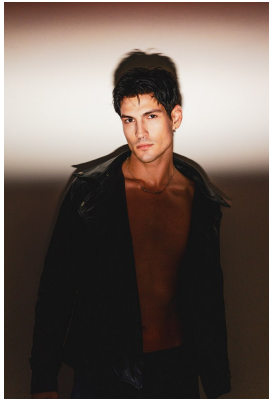

BOSS MODELS

CAPE TOWN

DREW NEROS

Height: 185cm Chest: 96cm Waist: 79cm Shoe: 11 UK Hair: Black Eyes: Brown

BOSS MODELS

CAPE TOWN

DREW NEROS

Height: 185cm Chest: 96cm Waist: 79cm Shoe: 11 UK Hair: Black Eyes: Brown