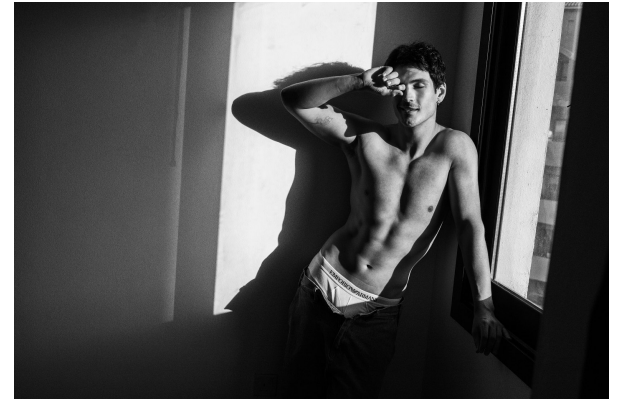

BOSS MODELS

CAPE TOWN

DREW NEROS

Height: 185cm Chest: 96cm Waist: 79cm Shoe: 11 UK Hair: Black Eyes: Brown

BOSS MODELS

CAPE TOWN

DREW NEROS

Height: 185cm Chest: 96cm Waist: 79cm Shoe: 11 UK Hair: Black Eyes: Brown