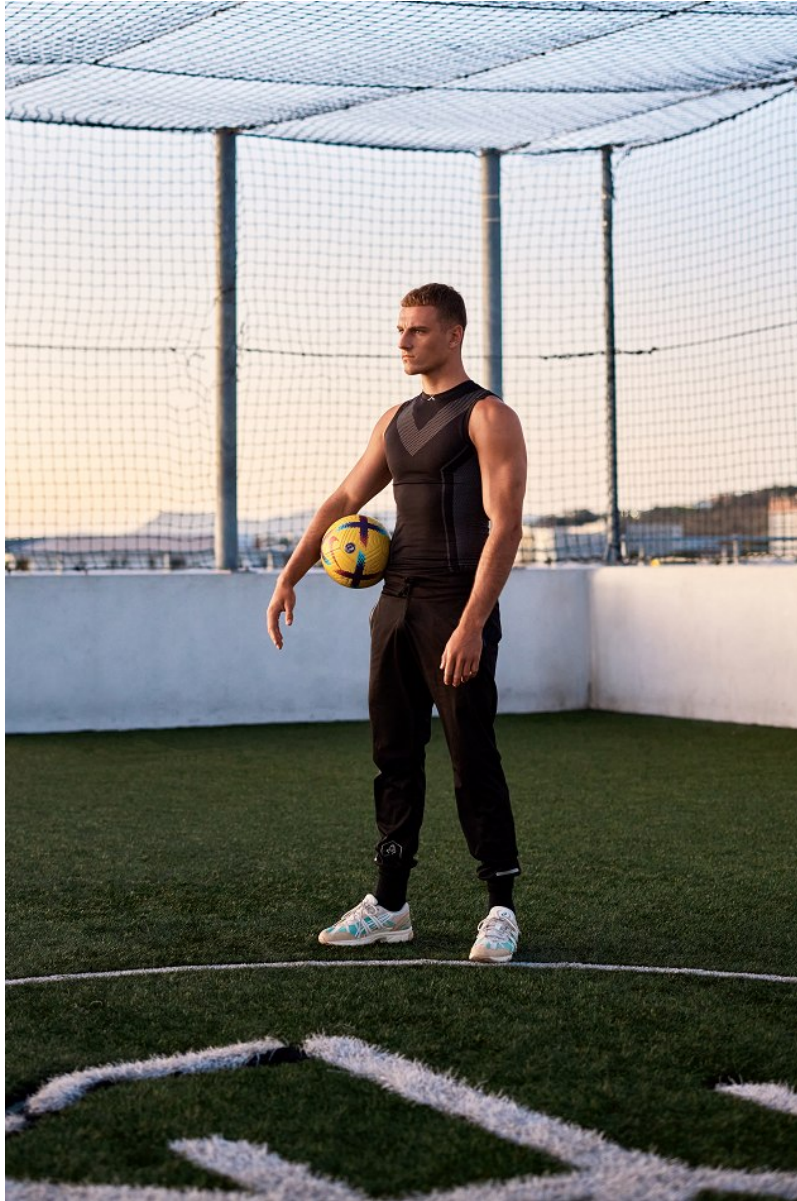

BOSS MODELS

CAPE TOWN

JOSHUA VALERGA

Height: 189cm Chest: 98cm Waist: 79cm Suit: 39 R Shoe: 11 UK Hair: Brown Eyes: Blue

BOSS MODELS

CAPE TOWN

JOSHUA VALERGA

Height: 189cm Chest: 98cm Waist: 79cm Suit: 39 R Shoe: 11 UK Hair: Brown Eyes: Blue