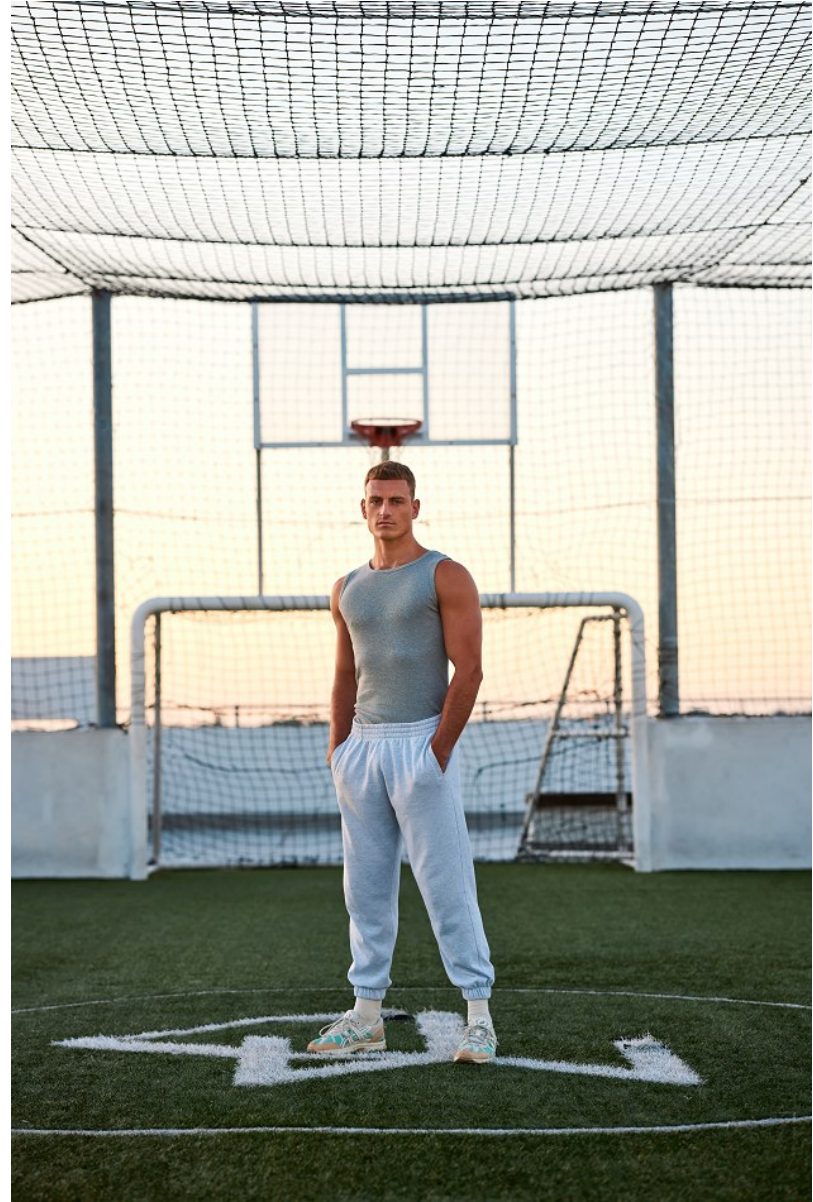

BOSS MODELS

CAPE TOWN

JOSHUA VALERGA

Height: 189cm Chest: 98cm Waist: 79cm Suit: 39 R Shoe: 11 UK Hair: Brown Eyes: Blue