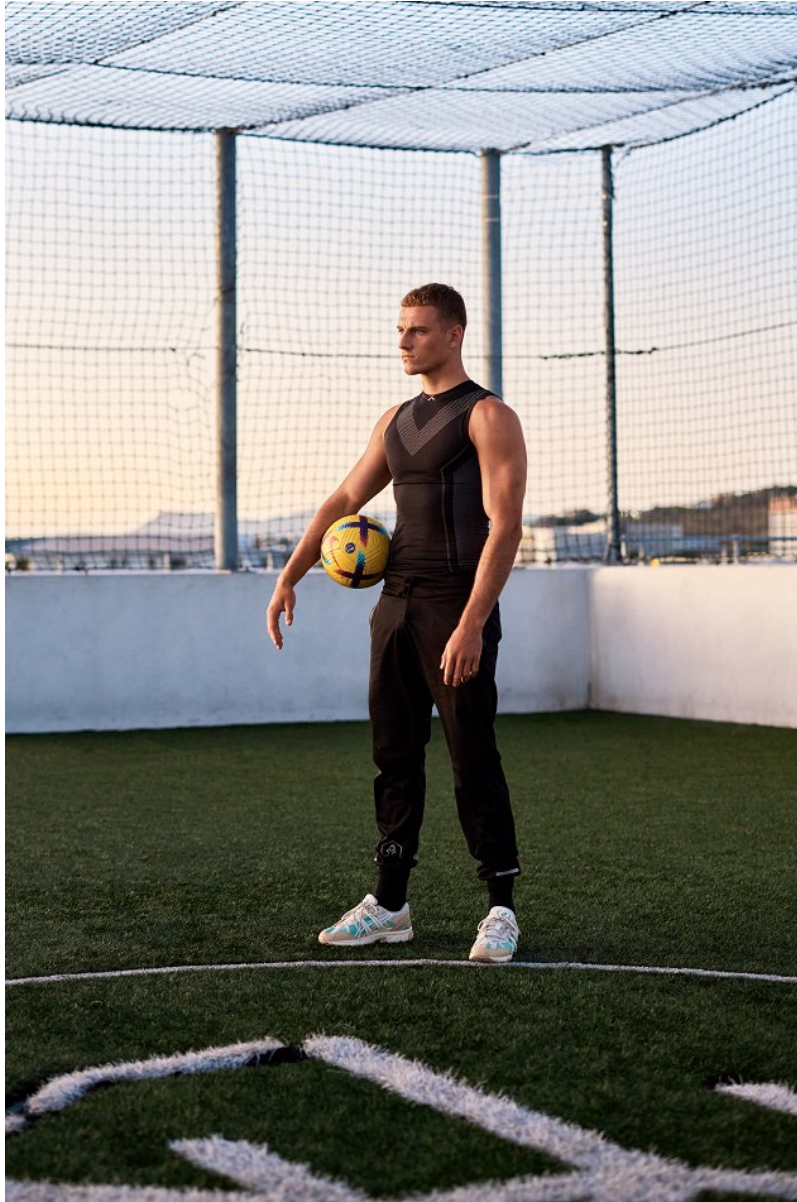

BOSS MODELS

CAPE TOWN

JOSHUA VALERGA

Height: 189cm Chest: 98cm Waist: 79cm Suit: 39 R Shoe: 11 UK Hair: Brown Eyes: Blue

BOSS MODELS

CAPE TOWN

JOSHUA VALERGA

Height: 189cm Chest: 98cm Waist: 79cm Suit: 39 R Shoe: 11 UK Hair: Brown Eyes: Blue