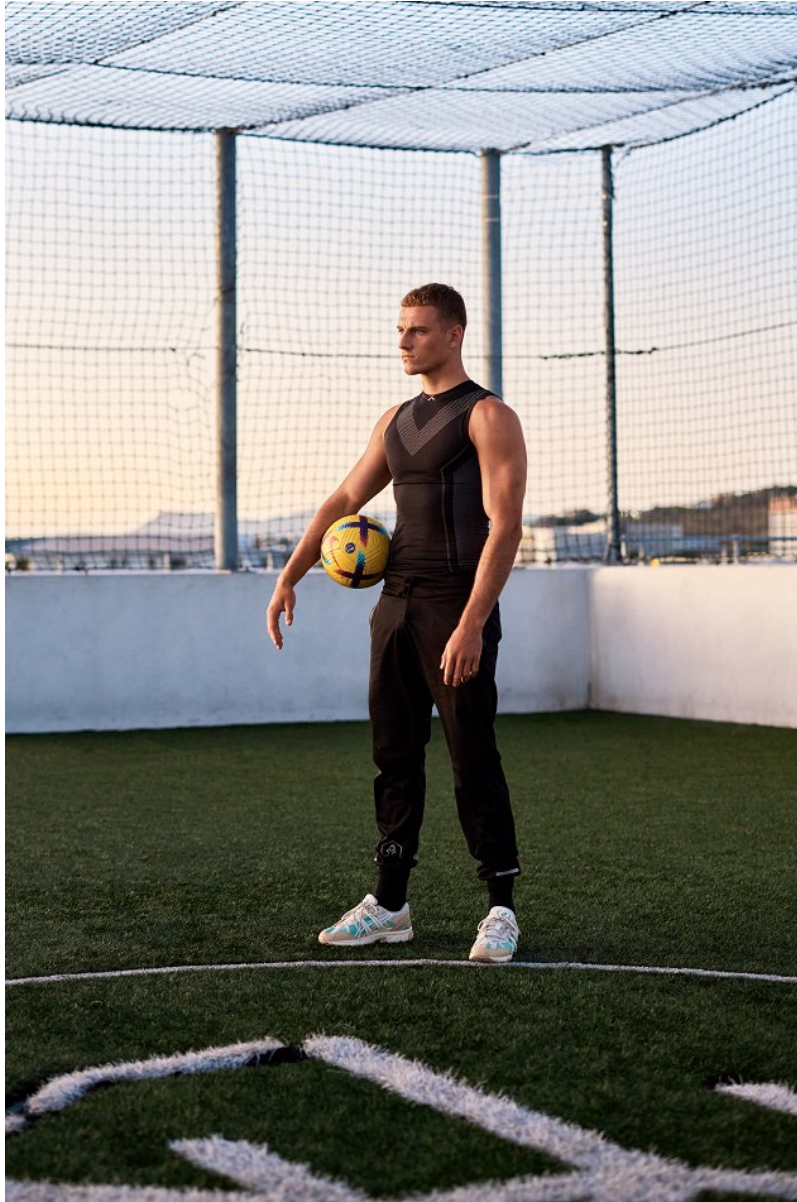

JOSHUA VALERGA

BOSS MODELS

CAPE TOWN

JOSHUA VALERGA

Height: 189cm Chest: 98cm Waist: 79cm Suit: 39 R Shoe: 11 UK Hair: Brown Eyes: Blue