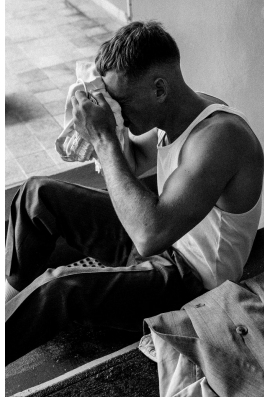

BOSS MODELS

CAPE TOWN

JOSHUA VALERGA

Height: 189cm Chest: 98cm Waist: 79cm Suit: 39 R Shoe: 11 UK Hair: Brown Eyes: Blue

BOSS MODELS

CAPE TOWN

JOSHUA VALERGA

Height: 189cm Chest: 98cm Waist: 79cm Suit: 39 R Shoe: 11 UK Hair: Brown Eyes: Blue