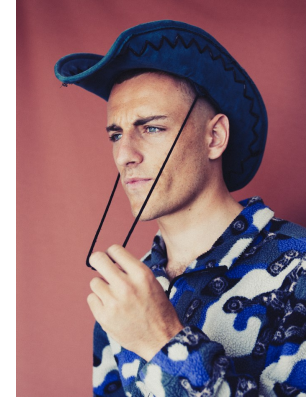

BOSS MODELS

CAPE TOWN

JOSHUA VALERGA

Height: 189cm Chest: 98cm Waist: 79cm Suit: 39 R Shoe: 11 UK Hair: Brown Eyes: Blue

BOSS MODELS

CAPE TOWN

JOSHUA VALERGA

Height: 189cm Chest: 98cm Waist: 79cm Suit: 39 R Shoe: 11 UK Hair: Brown Eyes: Blue