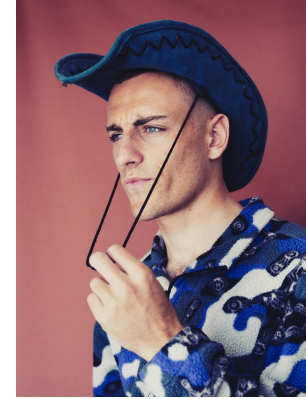

BOSS MODELS

CAPE TOWN

JOSHUA VALERGA

Height: 189cm Chest: 98cm Waist: 79cm Suit: 39 R Shoe: 11 UK Hair: Brown Eyes: Blue

BOSS MODELS

CAPE TOWN

JOSHUA VALERGA

Height: 189cm Chest: 98cm Waist: 79cm Suit: 39 R Shoe: 11 UK Hair: Brown Eyes: Blue