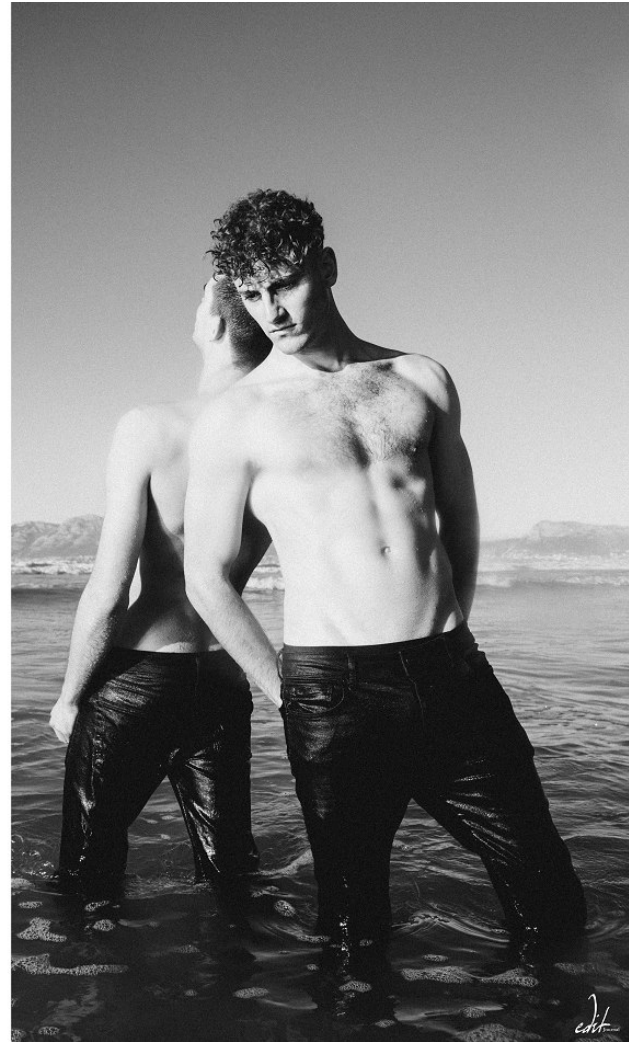

BOSS MODELS

CAPE TOWN

JOSHUA VALERGA

Height: 189cm Chest: 98cm Waist: 79cm Suit: 39 R Shoe: 11 UK Hair: Brown Eyes: Blue