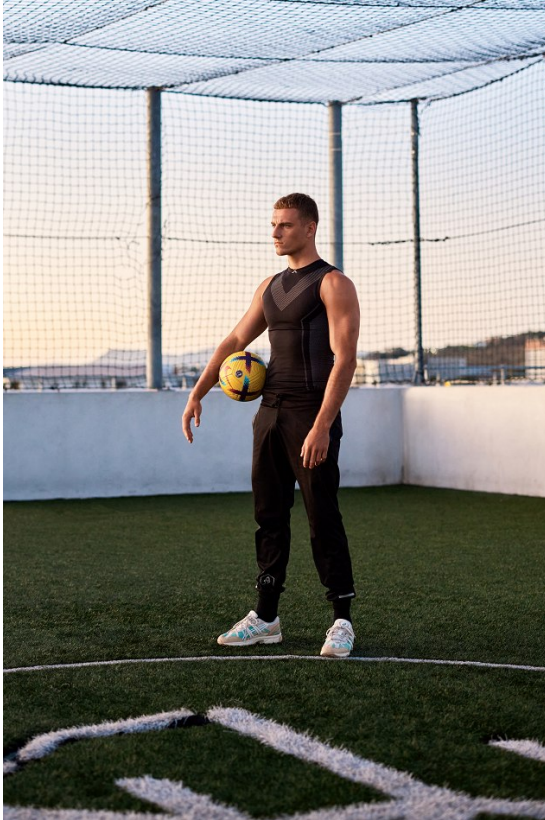

BOSS MODELS

CAPE TOWN

JOSHUA VALERGA

Height: 189cm Chest: 98cm Waist: 79cm Suit: 39 R Shoe: 11 UK Hair: Brown Eyes: Blue

BOSS MODELS

CAPE TOWN

JOSHUA VALERGA

Height: 189cm Chest: 98cm Waist: 79cm Suit: 39 R Shoe: 11 UK Hair: Brown Eyes: Blue

BOSS MODELS

CAPE TOWN

JOSHUA VALERGA

Height: 189cm Chest: 98cm Waist: 79cm Suit: 39 R Shoe: 11 UK Hair: Brown Eyes: Blue