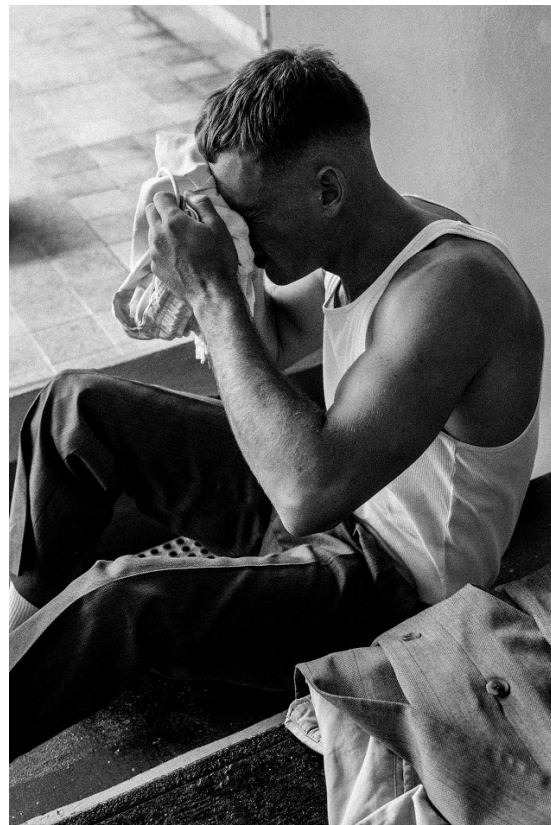

BOSS MODELS

CAPE TOWN

JOSHUA VALERGA

Height: 189cm Chest: 98cm Waist: 79cm Suit: 39 R Shoe: 11 UK Hair: Brown Eyes: Blue

BOSS MODELS

CAPE TOWN

JOSHUA VALERGA

Height: 189cm Chest: 98cm Waist: 79cm Suit: 39 R Shoe: 11 UK Hair: Brown Eyes: Blue

BOSS MODELS

CAPE TOWN

JOSHUA VALERGA

Height: 189cm Chest: 98cm Waist: 79cm Suit: 39 R Shoe: 11 UK Hair: Brown Eyes: Blue