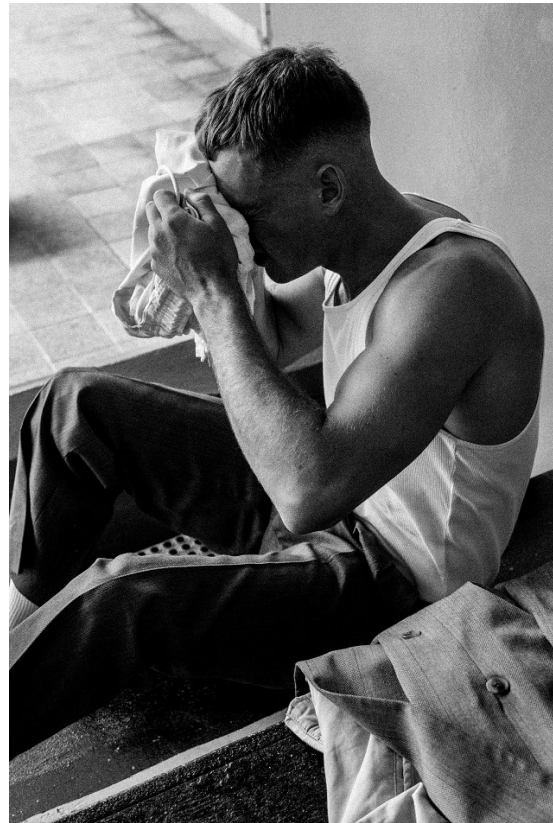

BOSS MODELS

CAPE TOWN

JOSHUA VALERGA

Height: 189cm Chest: 98cm Waist: 79cm Suit: 39 R Shoe: 11 UK Hair: Brown Eyes: Blue

BOSS MODELS

CAPE TOWN

JOSHUA VALERGA

Height: 189cm Chest: 98cm Waist: 79cm Suit: 39 R Shoe: 11 UK Hair: Brown Eyes: Blue

BOSS MODELS

CAPE TOWN

JOSHUA VALERGA

Height: 189cm Chest: 98cm Waist: 79cm Suit: 39 R Shoe: 11 UK Hair: Brown Eyes: Blue