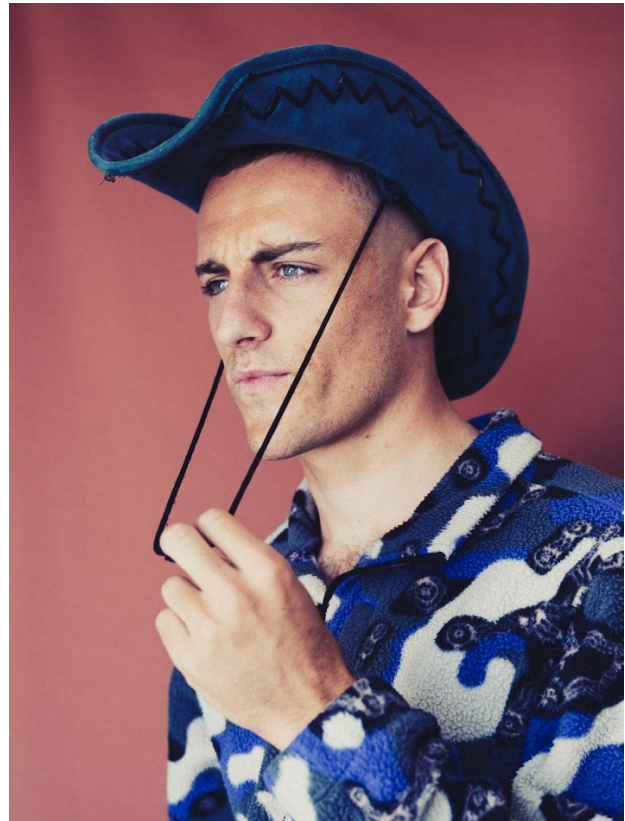

BOSS MODELS

CAPE TOWN

JOSHUA VALERGA

Height: 189cm Chest: 98cm Waist: 79cm Suit: 39 R Shoe: 11 UK Hair: Brown Eyes: Blue

BOSS MODELS

CAPE TOWN

JOSHUA VALERGA

Height: 189cm Chest: 98cm Waist: 79cm Suit: 39 R Shoe: 11 UK Hair: Brown Eyes: Blue

BOSS MODELS

CAPE TOWN

JOSHUA VALERGA

Height: 189cm Chest: 98cm Waist: 79cm Suit: 39 R Shoe: 11 UK Hair: Brown Eyes: Blue