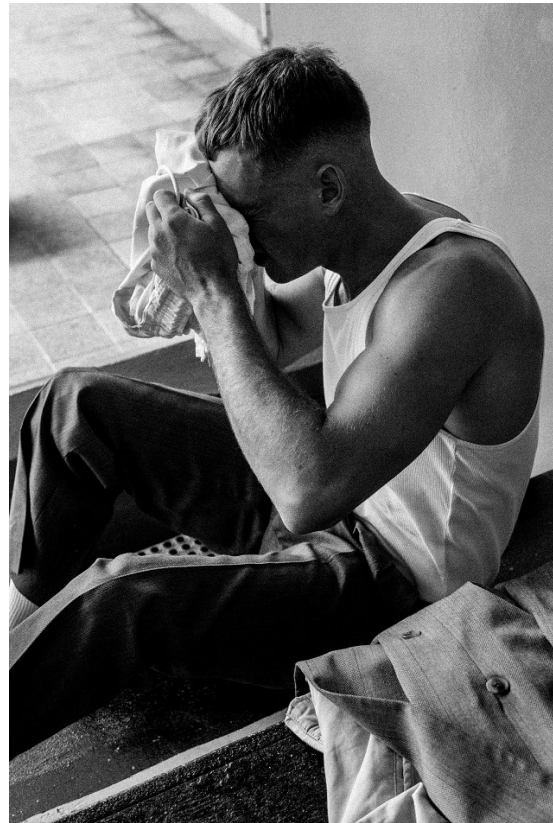

# BOSS MODELS

CAPE TOWN

JOSHUA VALERGA

Height: 189cm Chest: 98cm Waist: 79cm Suit: 39 R Shoe: 11 UK Hair: Brown Eyes: Blue