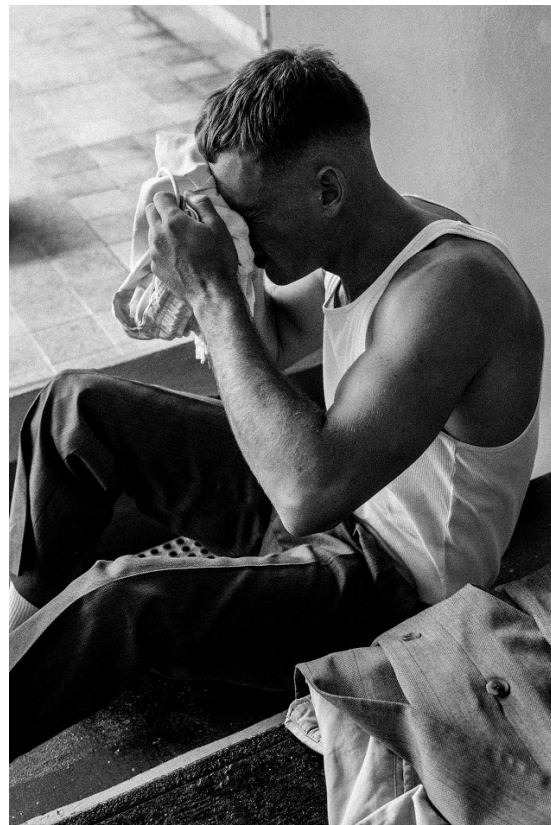

# BOSS MODELS

CAPE TOWN

JOSHUA VALERGA

Height: 189cm Chest: 98cm Waist: 79cm Suit: 39 R Shoe: 11 UK Hair: Brown Eyes: Blue