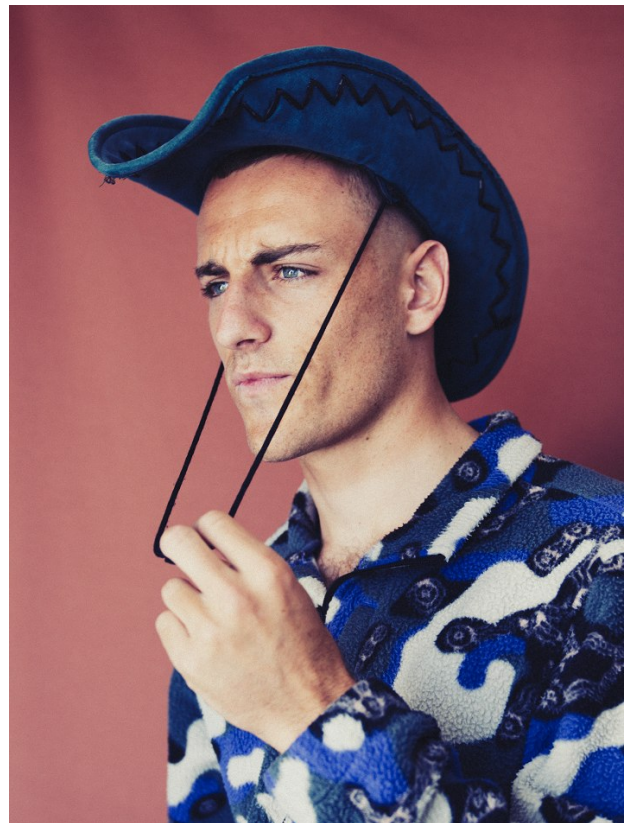

BOSS MODELS

CAPE TOWN

JOSHUA VALERGA

Height: 189cm Chest: 98cm Waist: 79cm Suit: 39 R Shoe: 11 UK Hair: Brown Eyes: Blue