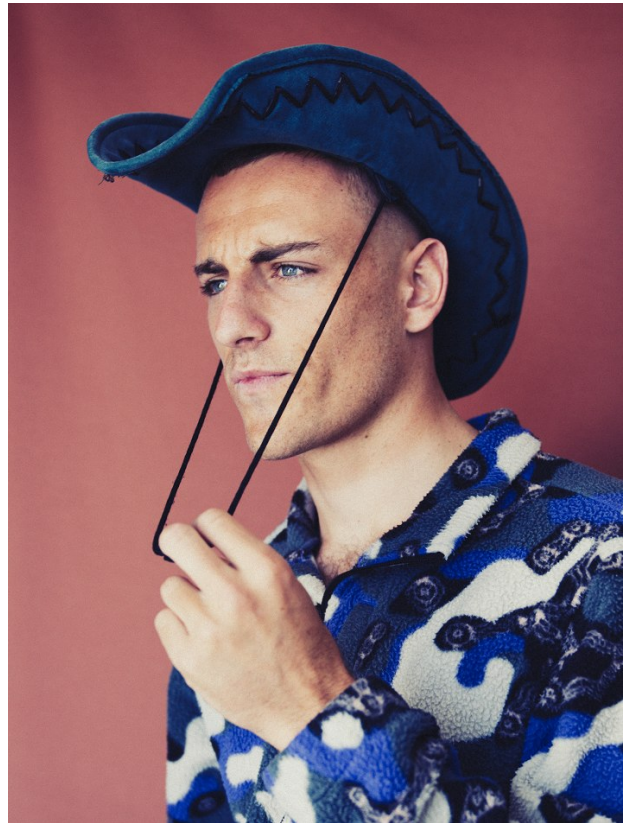

BOSS MODELS

CAPE TOWN

JOSHUA VALERGA

Height: 189cm Chest: 98cm Waist: 79cm Suit: 39 R Shoe: 11 UK Hair: Brown Eyes: Blue

BOSS MODELS

CAPE TOWN

JOSHUA VALERGA

Height: 189cm Chest: 98cm Waist: 79cm Suit: 39 R Shoe: 11 UK Hair: Brown Eyes: Blue

BOSS MODELS

CAPE TOWN

JOSHUA VALERGA

Height: 189cm Chest: 98cm Waist: 79cm Suit: 39 R Shoe: 11 UK Hair: Brown Eyes: Blue