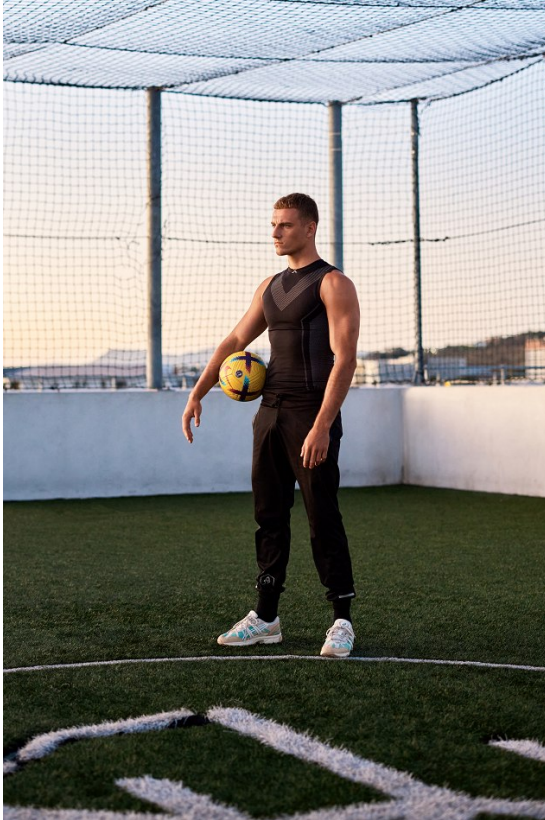

# BOSS MODELS

CAPE TOWN

JOSHUA VALERGA

Height: 189cm Chest: 98cm Waist: 79cm Suit: 39 R Shoe: 11 UK Hair: Brown Eyes: Blue