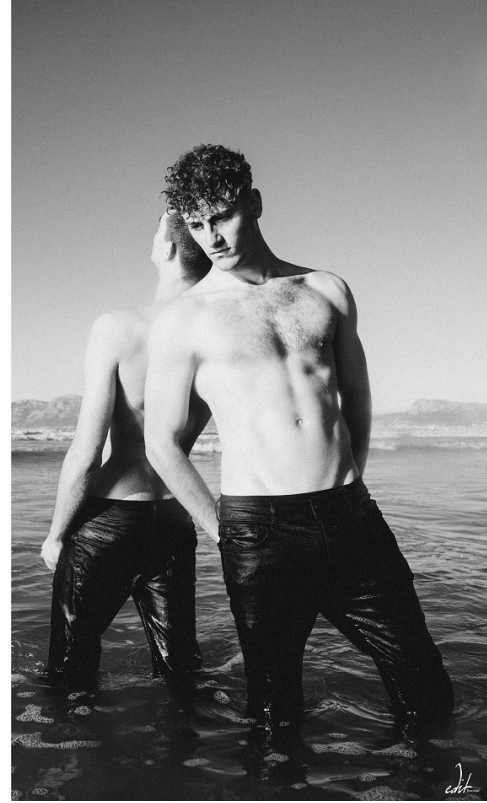

# BOSS MODELS

CAPE TOWN

JOSHUA VALERGA

Height: 189cm Chest: 98cm Waist: 79cm Suit: 39 R Shoe: 11 UK Hair: Brown Eyes: Blue