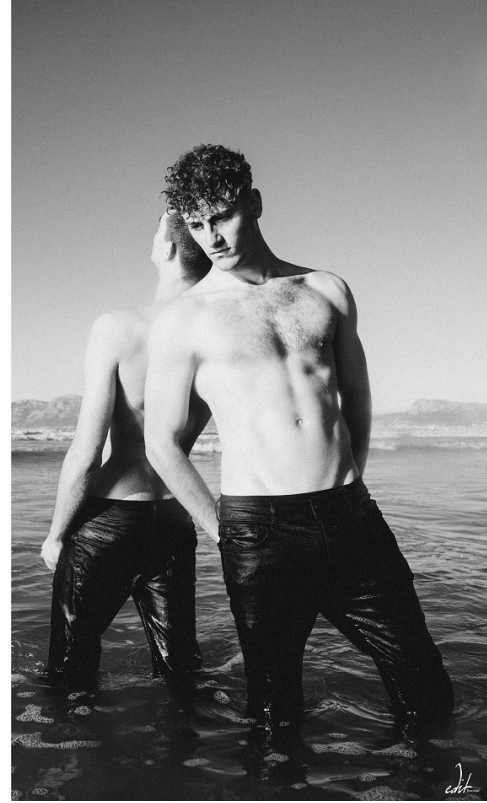

BOSS MODELS

CAPE TOWN

JOSHUA VALERGA

Height: 189cm Chest: 98cm Waist: 79cm Suit: 39 R Shoe: 11 UK Hair: Brown Eyes: Blue