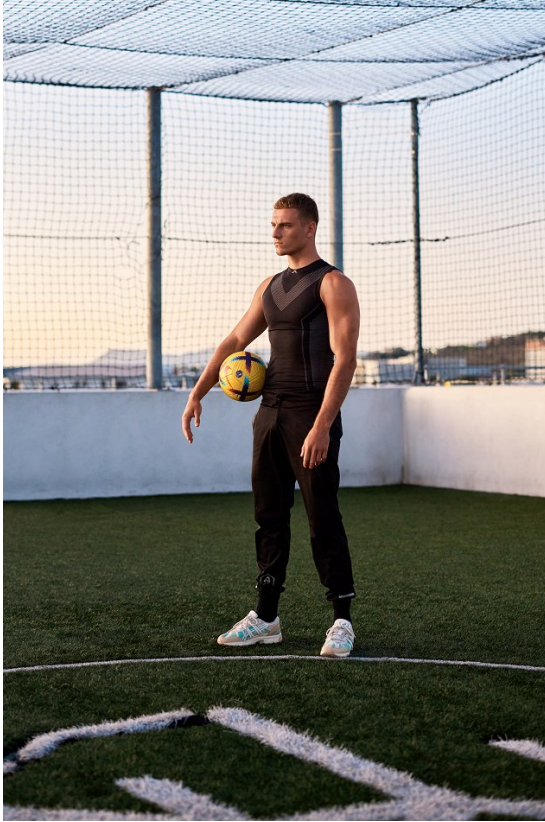

BOSS MODELS

CAPE TOWN

JOSHUA VALERGA

Height: 189cm Chest: 98cm Waist: 79cm Suit: 39 R Shoe: 11 UK Hair: Brown Eyes: Blue

BOSS MODELS

CAPE TOWN

JOSHUA VALERGA

Height: 189cm Chest: 98cm Waist: 79cm Suit: 39 R Shoe: 11 UK Hair: Brown Eyes: Blue

BOSS MODELS

CAPE TOWN

JOSHUA VALERGA

Height: 189cm Chest: 98cm Waist: 79cm Suit: 39 R Shoe: 11 UK Hair: Brown Eyes: Blue