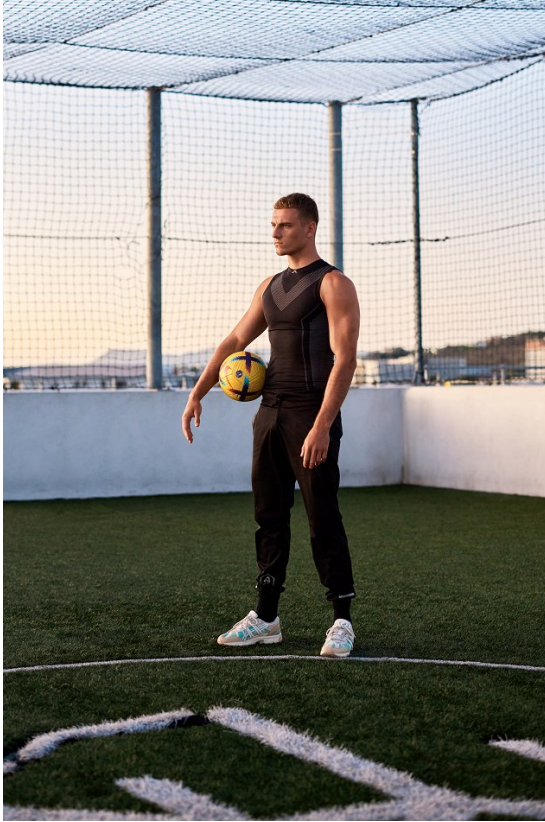

# BOSS MODELS

CAPE TOWN

JOSHUA VALERGA

Height: 189cm Chest: 98cm Waist: 79cm Suit: 39 R Shoe: 11 UK Hair: Brown Eyes: Blue