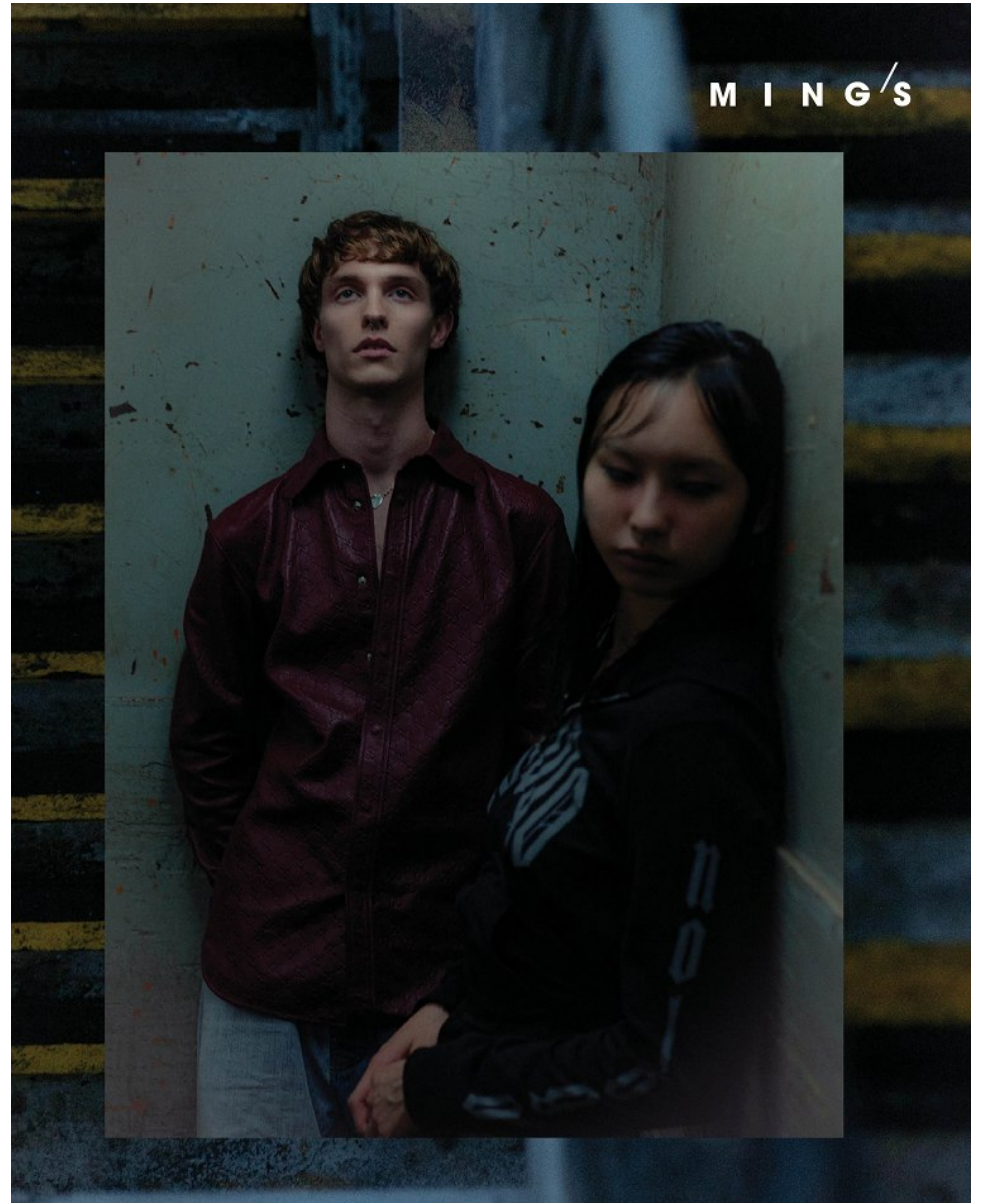

BOSS MODELS

CAPE TOWN

TYRON NESS

Height: 188cm Chest: 90cm Waist: 71cm Suit: 36 L Shoe: 10.5 UK Hair: Light Brown Eyes: Blue