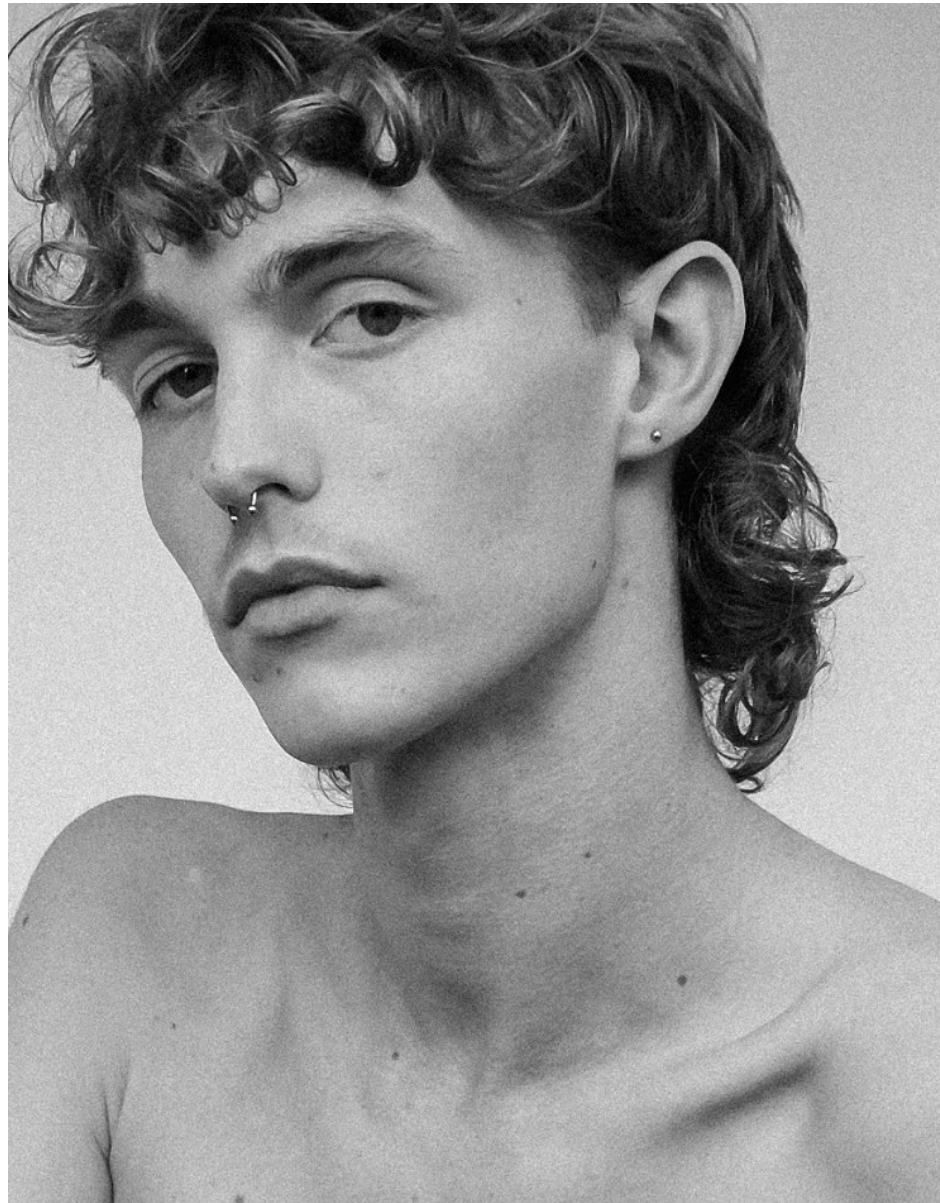

BOSS MODELS

CAPE TOWN

TYRON NESS

Height: 188cm Chest: 90cm Waist: 71cm Suit: 36 L Shoe: 10.5 UK Hair: Light Brown Eyes: Blue

BOSS MODELS

CAPE TOWN

*S.L. Coat in Baby Cashmere double
*Pesto® Turtleneck in Cashmere And Supra Viscio Wool
*Reign® Pants WASH® in Wool And Cashmere Flannel
All from **LORO PIANA**

SPECIAL

TIME TRAVELER

styling - Calvin Wong
photo - Ivan Wong
hair - Keith We
makeup - Chi Fong
styling assistant - Alaxia
wardrobe - Loro Piana

090

TYRON NESS

Height: 188cm Chest: 90cm Waist: 71cm Suit: 36 L Shoe: 10.5 UK Hair: Light Brown Eyes: Blue