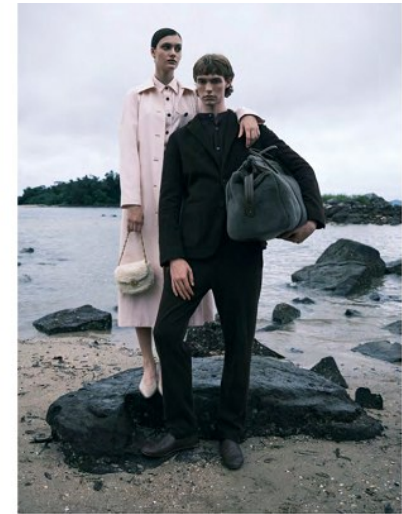

"Sherman" Coat in Silk
"Annalisa" Shirt in Silk
"Rommy" Shirt in Silk
Gemma Satch Bag in Kora Boucle (Vanilla Chai)
All from **LORO PIANA**

061

TYRON NESS

Height: 188cm Chest: 90cm Waist: 71cm Suit: 36 L Shoe: 10.5 UK Hair: Light Brown Eyes: Blue