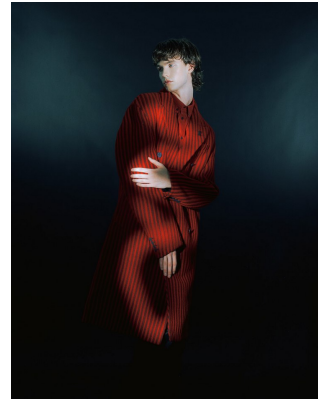

BOSS MODELS

CAPE TOWN

TYRON NESS

Height: 188cm Chest: 90cm Waist: 71cm Suit: 36 L Shoe: 10.5 UK Hair: Light Brown Eyes: Blue

BOSS MODELS

CAPE TOWN

TYRON NESS

Height: 188cm Chest: 90cm Waist: 71cm Suit: 36 L Shoe: 10.5 UK Hair: Light Brown Eyes: Blue

BOSS MODELS

CAPE TOWN

TYRON NESS

Height: 188cm Chest: 90cm Waist: 71cm Suit: 36 L Shoe: 10.5 UK Hair: Light Brown Eyes: Blue