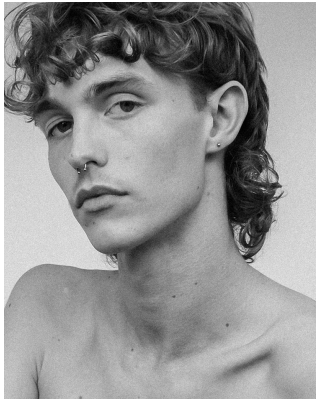

BOSS MODELS

CAPE TOWN

TYRON NESS

Height: 188cm Chest: 90cm Waist: 71cm Suit: 36 L Shoe: 10.5 UK Hair: Light Brown Eyes: Blue

BOSS MODELS

CAPE TOWN

TYRON NESS

Height: 188cm Chest: 90cm Waist: 71cm Suit: 36 L Shoe: 10.5 UK Hair: Light Brown Eyes: Blue

BOSS MODELS

CAPE TOWN

TYRON NESS

Height: 188cm Chest: 90cm Waist: 71cm Suit: 36 L Shoe: 10.5 UK Hair: Light Brown Eyes: Blue