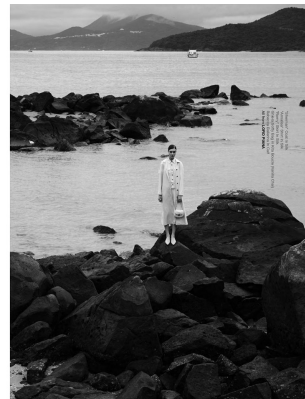

BOSS MODELS

CAPE TOWN

TYRON NESS

Height: 188cm Chest: 90cm Waist: 71cm Suit: 36 L Shoe: 10.5 UK Hair: Light Brown Eyes: Blue

BOSS MODELS

CAPE TOWN

TYRON NESS

Height: 188cm Chest: 90cm Waist: 71cm Suit: 36 L Shoe: 10.5 UK Hair: Light Brown Eyes: Blue

BOSS MODELS

CAPE TOWN

TYRON NESS

Height: 188cm Chest: 90cm Waist: 71cm Suit: 36 L Shoe: 10.5 UK Hair: Light Brown Eyes: Blue