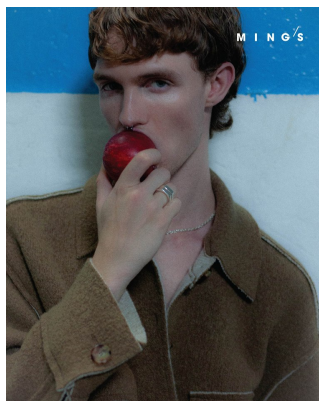

BOSS MODELS

CAPE TOWN

TYRON NESS

Height: 188cm Chest: 90cm Waist: 71cm Suit: 36 L Shoe: 10.5 UK Hair: Light Brown Eyes: Blue

BOSS MODELS

CAPE TOWN

TYRON NESS

Height: 188cm Chest: 90cm Waist: 71cm Suit: 36 L Shoe: 10.5 UK Hair: Light Brown Eyes: Blue

BOSS MODELS

CAPE TOWN

TYRON NESS

Height: 188cm Chest: 90cm Waist: 71cm Suit: 36 L Shoe: 10.5 UK Hair: Light Brown Eyes: Blue