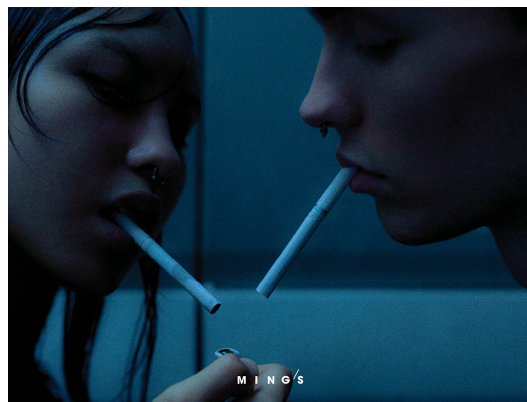

BOSS MODELS

CAPE TOWN

TYRON NESS

Height: 188cm Chest: 90cm Waist: 71cm Suit: 36 L Shoe: 10.5 UK Hair: Light Brown Eyes: Blue

BOSS MODELS

CAPE TOWN

TYRON NESS

Height: 188cm Chest: 90cm Waist: 71cm Suit: 36 L Shoe: 10.5 UK Hair: Light Brown Eyes: Blue

BOSS MODELS

CAPE TOWN

TYRON NESS

Height: 188cm Chest: 90cm Waist: 71cm Suit: 36 L Shoe: 10.5 UK Hair: Light Brown Eyes: Blue