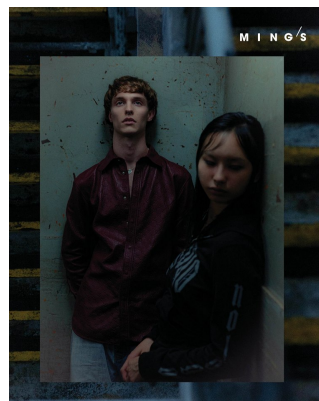

BOSS MODELS

CAPE TOWN

TYRON NESS

Height: 188cm Chest: 90cm Waist: 71cm Suit: 36 L Shoe: 10.5 UK Hair: Light Brown Eyes: Blue

BOSS MODELS

CAPE TOWN

TYRON NESS

Height: 188cm Chest: 90cm Waist: 71cm Suit: 36 L Shoe: 10.5 UK Hair: Light Brown Eyes: Blue

BOSS MODELS

CAPE TOWN

TYRON NESS

Height: 188cm Chest: 90cm Waist: 71cm Suit: 36 L Shoe: 10.5 UK Hair: Light Brown Eyes: Blue