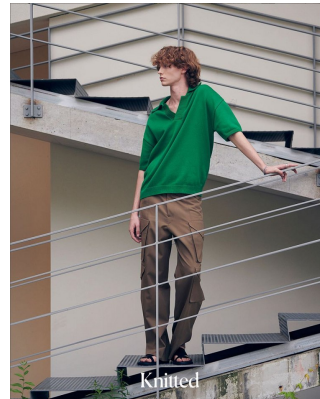

BOSS MODELS

CAPE TOWN

TYRON NESS

Height: 188cm Chest: 90cm Waist: 71cm Suit: 36 L Shoe: 10.5 UK Hair: Light Brown Eyes: Blue

BOSS MODELS

CAPE TOWN

TYRON NESS

Height: 188cm Chest: 90cm Waist: 71cm Suit: 36 L Shoe: 10.5 UK Hair: Light Brown Eyes: Blue

BOSS MODELS

CAPE TOWN

TYRON NESS

Height: 188cm Chest: 90cm Waist: 71cm Suit: 36 L Shoe: 10.5 UK Hair: Light Brown Eyes: Blue