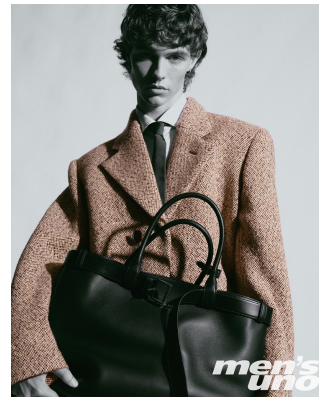

BOSS MODELS

CAPE TOWN

TYRON NESS

Height: 188cm Chest: 90cm Waist: 71cm Suit: 36 L Shoe: 10.5 UK Hair: Light Brown Eyes: Blue

BOSS MODELS

CAPE TOWN

TYRON NESS

Height: 188cm Chest: 90cm Waist: 71cm Suit: 36 L Shoe: 10.5 UK Hair: Light Brown Eyes: Blue

BOSS MODELS

CAPE TOWN

TYRON NESS

Height: 188cm Chest: 90cm Waist: 71cm Suit: 36 L Shoe: 10.5 UK Hair: Light Brown Eyes: Blue