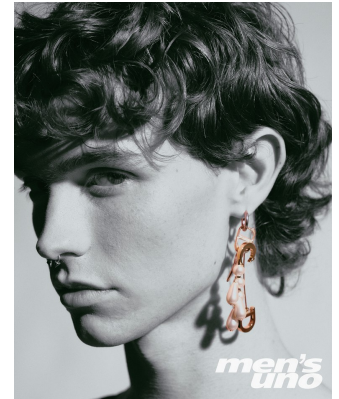

BOSS MODELS

CAPE TOWN

TYRON NESS

Height: 188cm Chest: 90cm Waist: 71cm Suit: 36 L Shoe: 10.5 UK Hair: Light Brown Eyes: Blue

BOSS MODELS

CAPE TOWN

TYRON NESS

Height: 188cm Chest: 90cm Waist: 71cm Suit: 36 L Shoe: 10.5 UK Hair: Light Brown Eyes: Blue

BOSS MODELS

CAPE TOWN

TYRON NESS

Height: 188cm Chest: 90cm Waist: 71cm Suit: 36 L Shoe: 10.5 UK Hair: Light Brown Eyes: Blue