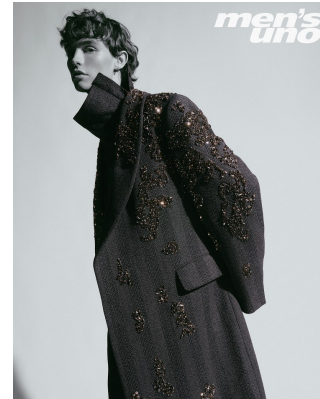

BOSS MODELS

CAPE TOWN

TYRON NESS

Height: 188cm Chest: 90cm Waist: 71cm Suit: 36 L Shoe: 10.5 UK Hair: Light Brown Eyes: Blue

BOSS MODELS

CAPE TOWN

TYRON NESS

Height: 188cm Chest: 90cm Waist: 71cm Suit: 36 L Shoe: 10.5 UK Hair: Light Brown Eyes: Blue

BOSS MODELS

CAPE TOWN

TYRON NESS

Height: 188cm Chest: 90cm Waist: 71cm Suit: 36 L Shoe: 10.5 UK Hair: Light Brown Eyes: Blue