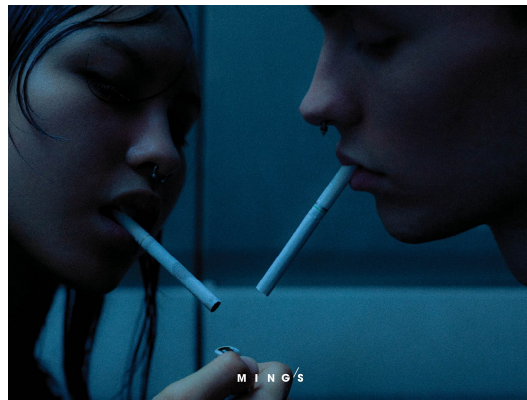

# BOSS MODELS

CAPE TOWN

## TYRON NESS

Height: 188cm Chest: 90cm Waist: 71cm Suit: 36 L Shoe: 10.5 UK Hair: Light Brown Eyes: Blue