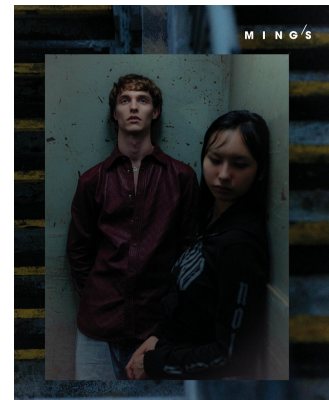

# BOSS MODELS

CAPE TOWN

## TYRON NESS

Height: 188cm Chest: 90cm Waist: 71cm Suit: 36 L Shoe: 10.5 UK Hair: Light Brown Eyes: Blue