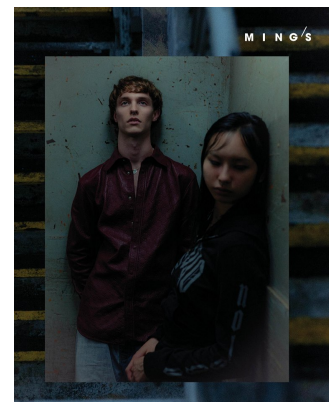

BOSS MODELS

CAPE TOWN

TYRON NESS

Height: 188cm Chest: 90cm Waist: 71cm Suit: 36 L Shoe: 10.5 UK Hair: Light Brown Eyes: Blue

BOSS MODELS

CAPE TOWN

TYRON NESS

Height: 188cm Chest: 90cm Waist: 71cm Suit: 36 L Shoe: 10.5 UK Hair: Light Brown Eyes: Blue

BOSS MODELS

CAPE TOWN

TYRON NESS

Height: 188cm Chest: 90cm Waist: 71cm Suit: 36 L Shoe: 10.5 UK Hair: Light Brown Eyes: Blue