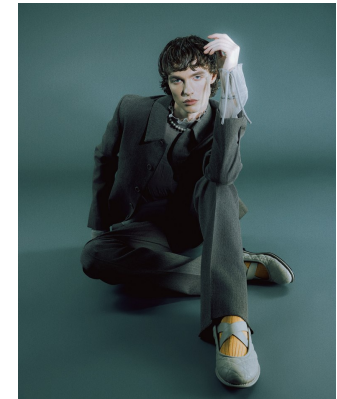

BOSS MODELS

CAPE TOWN

TYRON NESS

Height: 188cm Chest: 90cm Waist: 71cm Suit: 36 L Shoe: 10.5 UK Hair: Light Brown Eyes: Blue

BOSS MODELS

CAPE TOWN

TYRON NESS

Height: 188cm Chest: 90cm Waist: 71cm Suit: 36 L Shoe: 10.5 UK Hair: Light Brown Eyes: Blue

BOSS MODELS

CAPE TOWN

TYRON NESS

Height: 188cm Chest: 90cm Waist: 71cm Suit: 36 L Shoe: 10.5 UK Hair: Light Brown Eyes: Blue