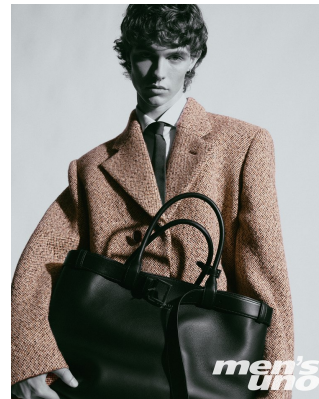

# BOSS MODELS

CAPE TOWN

## TYRON NESS

Height: 188cm Chest: 90cm Waist: 71cm Suit: 36 L Shoe: 10.5 UK Hair: Light Brown Eyes: Blue