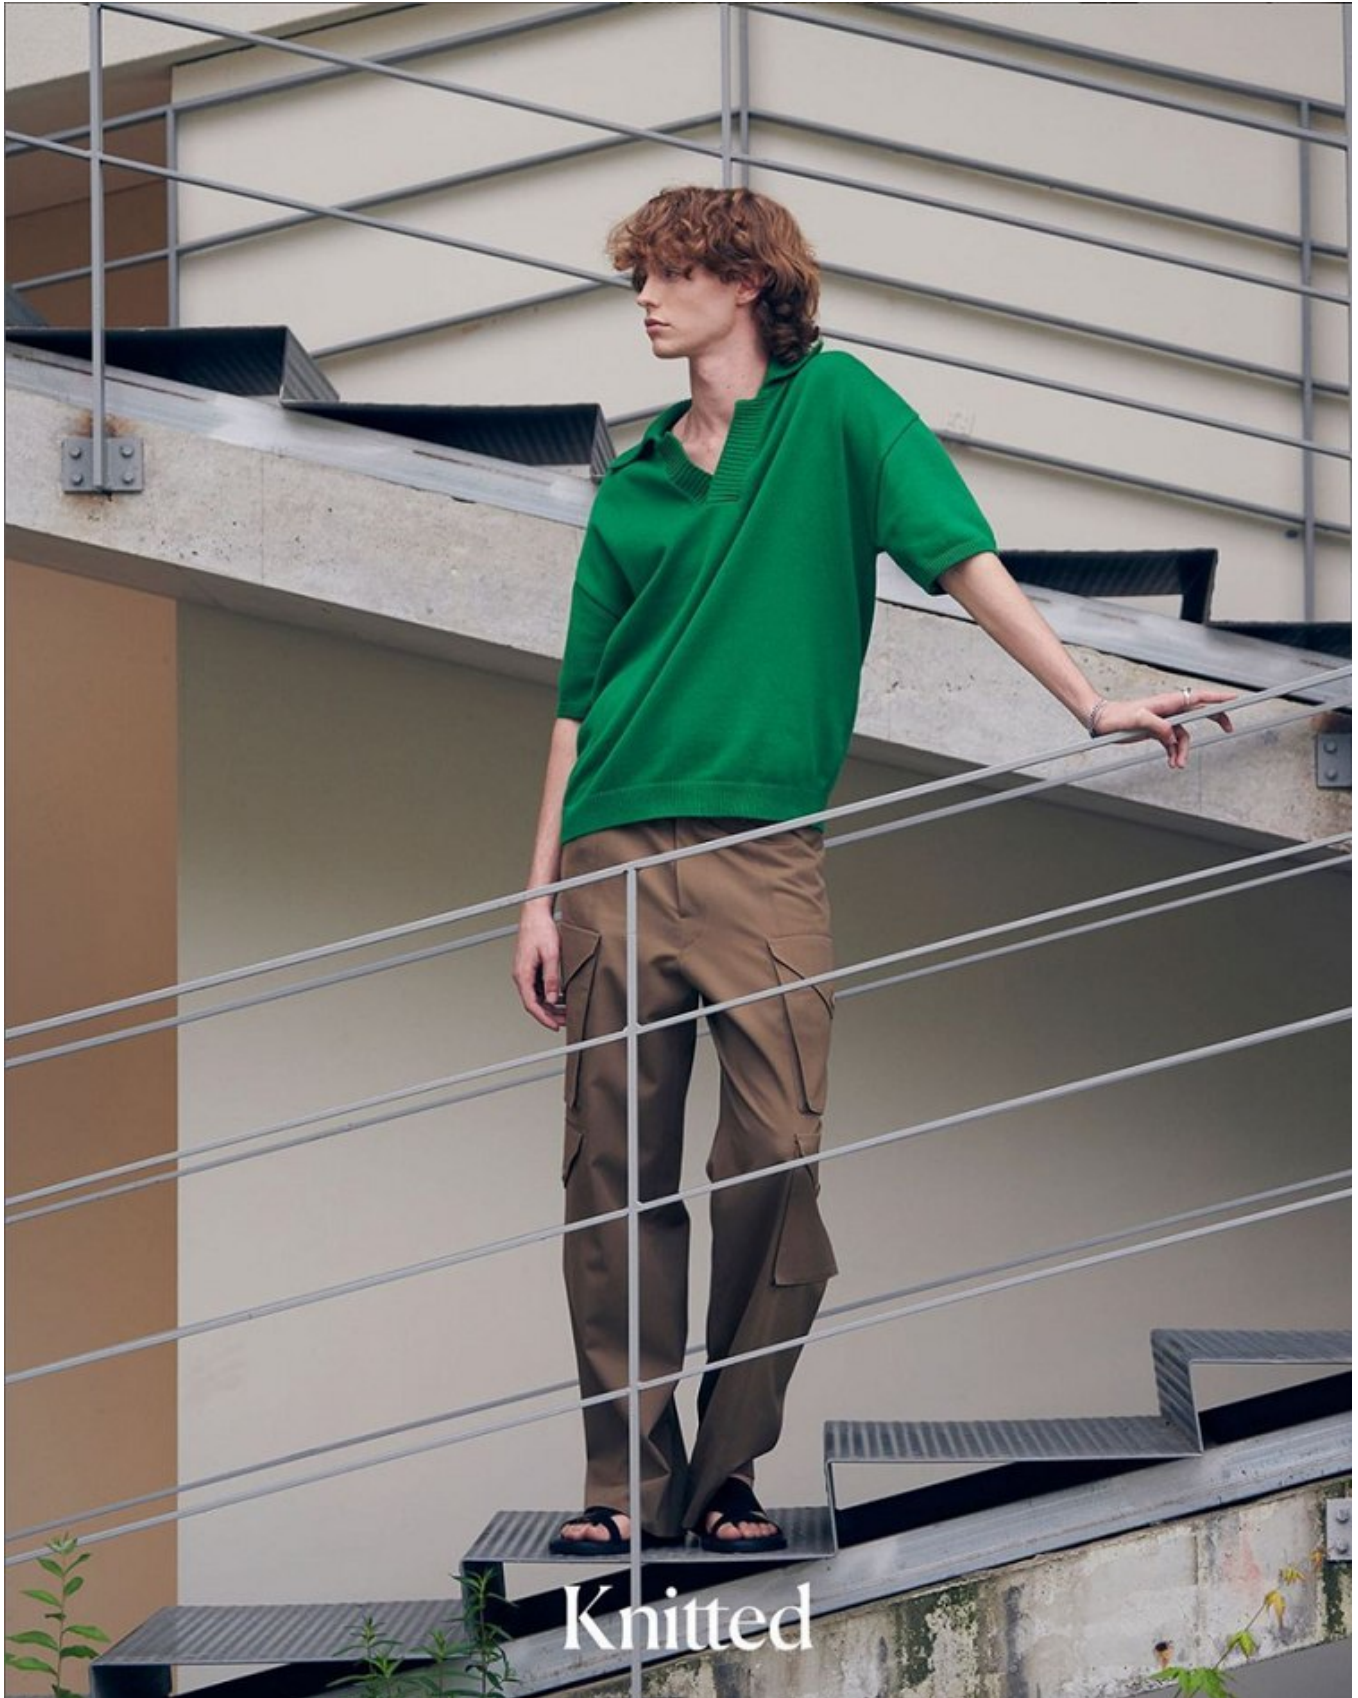

BOSS MODELS

CAPE TOWN

TYRON NESS

Height: 188cm Chest: 90cm Waist: 71cm Suit: 36 L Shoe: 10.5 UK Hair: Light Brown Eyes: Blue

BOSS MODELS

CAPE TOWN

TYRON NESS

Height: 188cm Chest: 90cm Waist: 71cm Suit: 36 L Shoe: 10.5 UK Hair: Light Brown Eyes: Blue