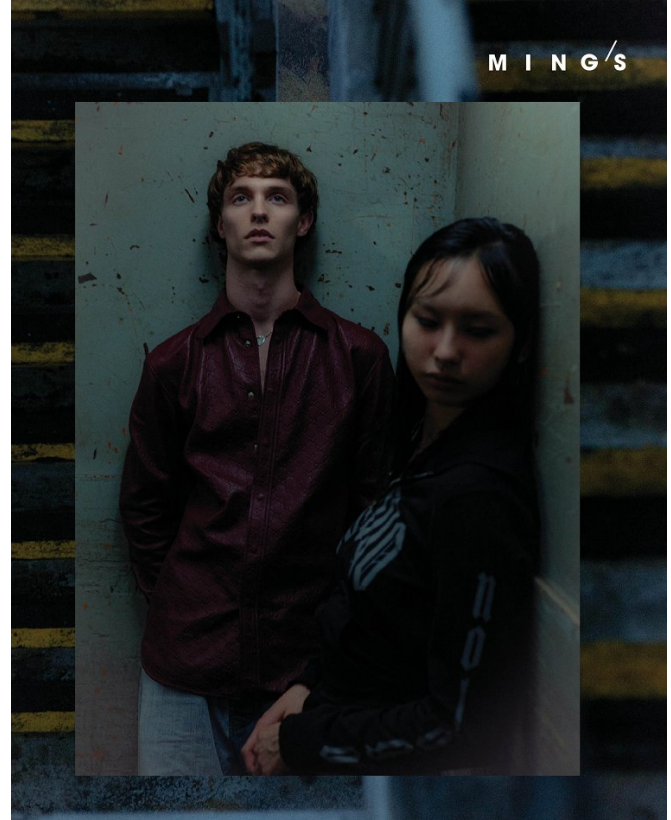

BOSS MODELS

CAPE TOWN

TYRON NESS

Height: 188cm Chest: 90cm Waist: 71cm Suit: 36 L Shoe: 10.5 UK Hair: Light Brown Eyes: Blue